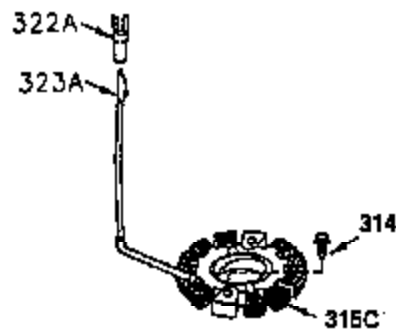

ILLUSTRATION SHOWS TYPICAL PARTS ONLY. ORDER PART NUMBER. PARTS NOT LISTED ARE SUPPLIED BY OEM.

VIEW 3 OF 3

Ref #	Part Number	Qty	Description
16	35520	1	Governor Lever
17	29916	1	Governor Lever Clamp
18	650548	1	Screw, 8-32 x 5/16"
19	35945	1	Extension Spring
28	30322	1	Lock Nut, 8-32
35	29826	1	Screw, 10-32 x 3/4"
36	29918	1	Lock Washer
37	29216	1	Lock Nut, 10-32
92	650880	1	Lock Washer
93	650881	1	Flywheel Nut
186	35522	1	Governor Link
200	36233	1	Control Bracket (Incl. 203 & 204)
203	36482	1	Compression Spring
204	650777	1	Screw, 6-32 x 21/32"
209	650902	2	Screw, 10-32 x 7/16"
210	27793	2	Conduit Clip
211	28942	2	Screw, 10-32 x 3/8"
238	650875	2	Screw, 10-32 x 5-1/4"
245A	35404	1	Air Cleaner Filter
260	35964	1	Blower Housing
261	30063	2	Screw, Torx T-30, 1/4-20 x 1/2"
286	35962	1	Cup & Screen
314	650873	2	Screw, 1/4-20 x 3/4"
315	611104	1	Alternator Coil (3/5 Split)(Incl.321, 322,323)
321	611161	1	Diode
322	611142	1	Connector Body
323	611118	2	Terminal