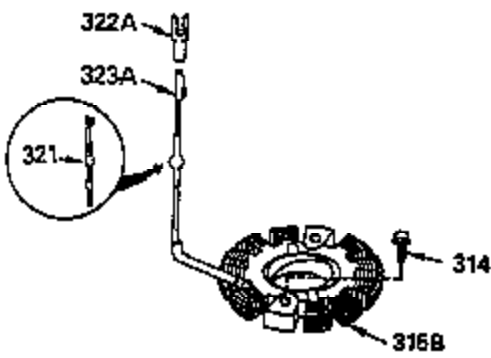

ILLUSTRATION SHOWS TYPICAL PARTS ONLY. ORDER PART NUMBER. PARTS NOT LISTED ARE SUPPLIED BY OEM.

VIEW 3 OF 3

Ref #	Part Number	Qty	Description
16	35520	1	Governor Lever
17	29916	1	Governor Lever Clamp
18	650548	1	Screw, 8-32 x 5/16"
19	35945	1	Extension Spring
28	30322	1	Lock Nut, 8-32
35	29826	1	Screw, 10-32 x 3/4"
36	29918	1	Lock Washer
37	29216	1	Lock Nut, 10-32
92	650880	1	Lock Washer
93	650881	1	Flywheel Nut
186	35522	1	Governor Link
200	36233	1	Control Bracket (Incl. 203 & 204)
203	36482	1	Compression Spring
204	650777	1	Screw, 6-32 x 21/32"
209	650902	2	Screw, 10-32 x 7/16"
210	27793	2	Conduit Clip
211	28942	2	Screw, 10-32 x 3/8"
238	650875	2	Screw, 10-32 x 5-1/4"
245A	35404	1	Air Cleaner Filter
260	35964	1	Blower Housing
261	30063	2	Screw, Torx T-30, 1/4-20 x 1/2"
286	35962	1	Cup & Screen
314	650873	2	Screw, 1/4-20 x 3/4"
315	611104	1	Alternator Coil (3/5 Split)(Incl.321, 322,323)
321	611161	1	Diode
322	611142	1	Connector Body
323	611118	2	Terminal