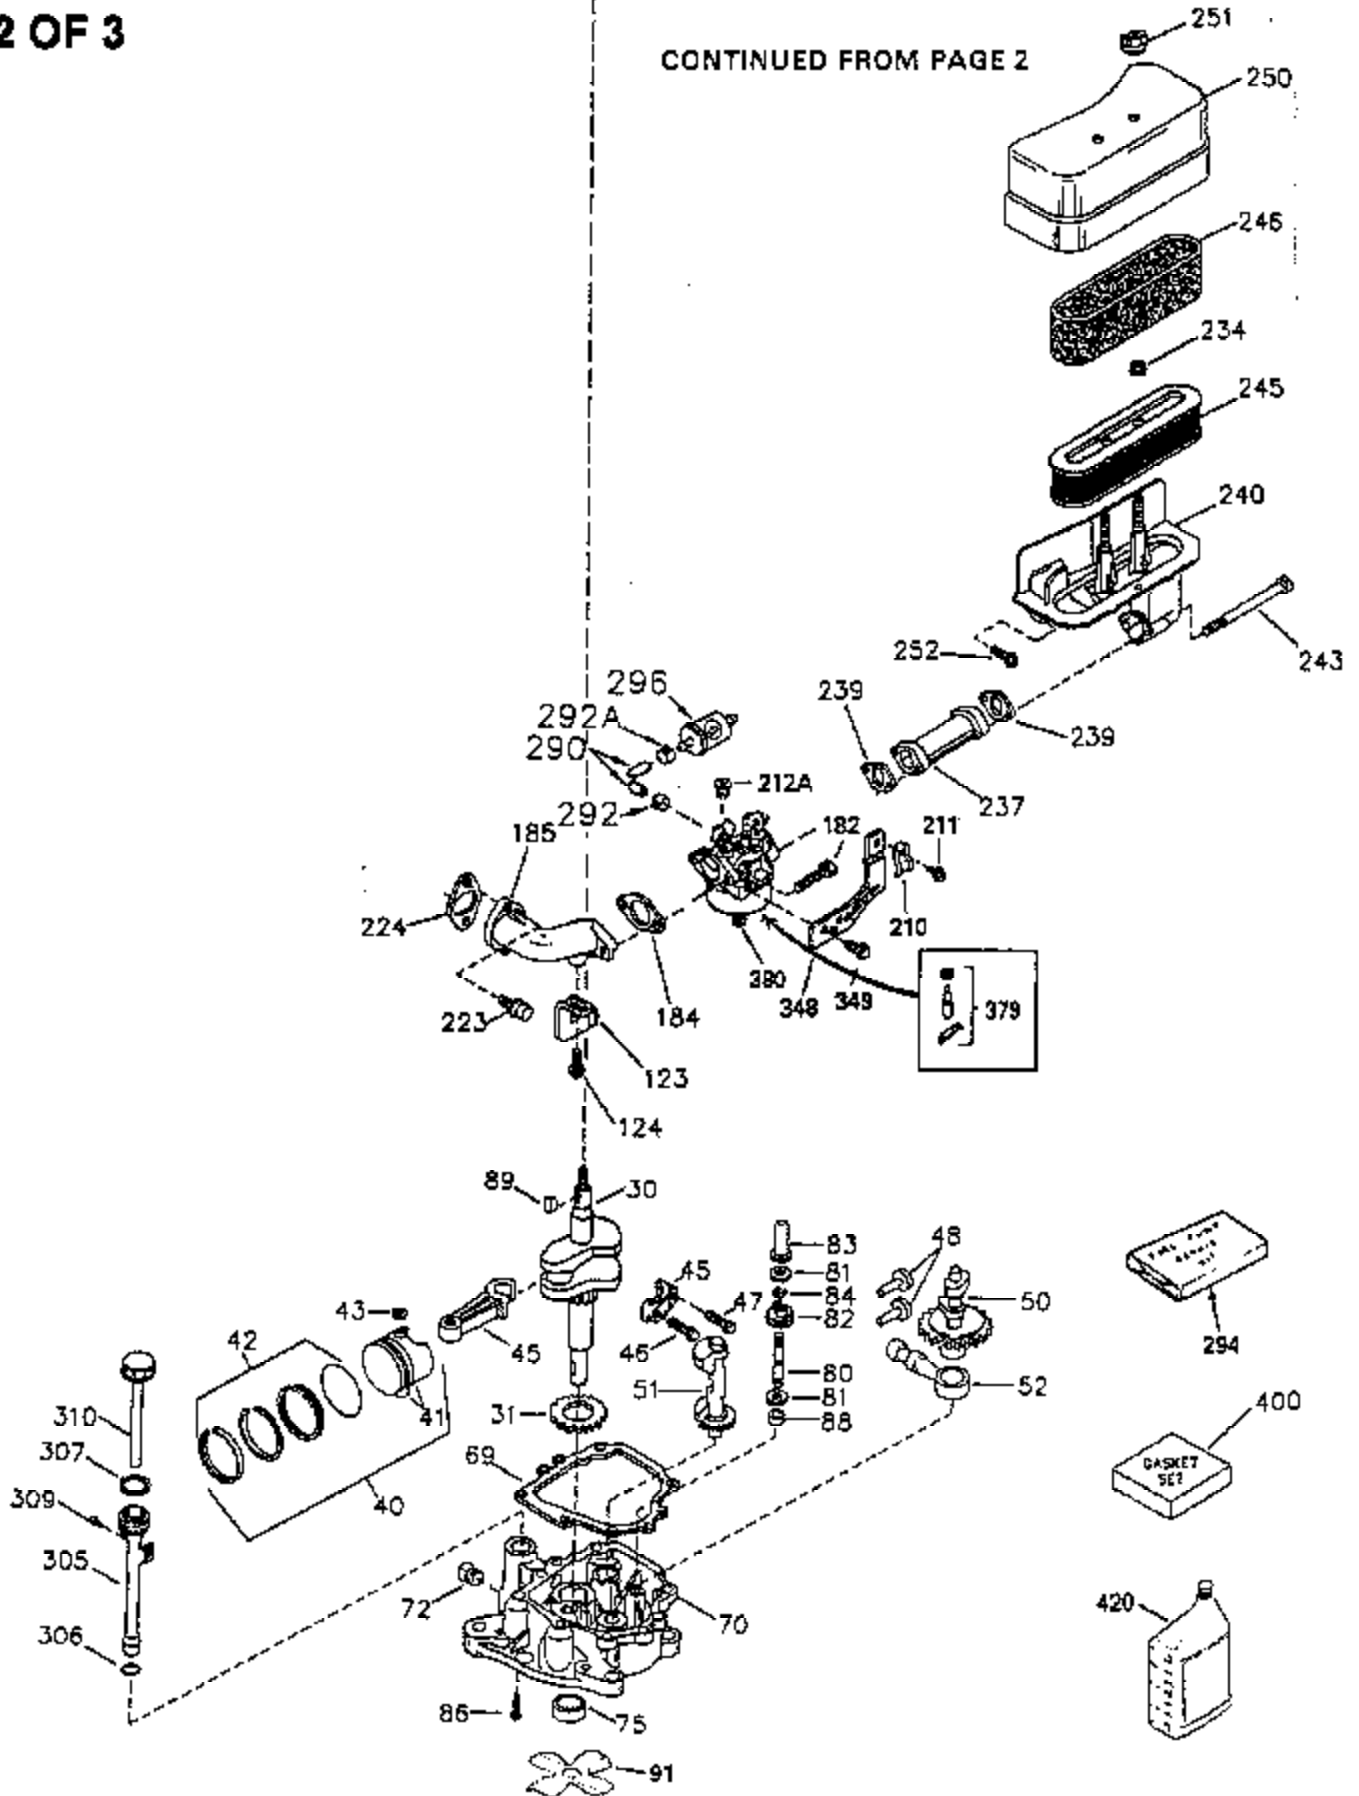

ILLUSTRATION SHOWS TYPICAL PARTS ONLY. ORDER BY PART NUMBER. PARTS NOT LISTED ARE SUPPLIED BY DEM.

VIEW 2 OF 3

CONTINUED FROM PAGE 2

Ref #	Part Number	Qty	Description
28	30322	1	Lock Nut, 8-32
30	35336B	1	Crankshaft
31	35327	1	Counterbalance Gear
40	35776	1	Piston, Pin & Ring Set (Std.)
40	35777	1	Piston, Pin & Ring Set (.010" OS)
40	35778	1	Piston, Pin & Ring Set (.020" OS)
41	35773	1	Piston & Pin Ass'y. (Std.) (Incl. 43)
41	35774	1	Piston & Pin Ass'y. (.010" OS) (Incl. 43)
41	35775	1	Piston & Pin Ass'y. (.020" OS) (Incl. 43)
42	35779	1	Ring Set (Std.)
42	35780	1	Ring Set (.010" OS)
42	35781	1	Ring Set (.020" OS)
43	35772	2	Piston Pin Retaining Ring
45	35330A	1	Connecting Rod Ass'y. (Incl. 46 & 47)
46	650908	1	Connecting Rod Bolt
47	650882	1	Connecting Rod Bolt
48	35313	2	Valve Lifter
50	35939	1	Camshaft (MCR)
51	35315A	1	Counterbalance Weight
52	31356	1	Oil Pump Ass'y.
69	35317	1	* Mounting Flange Gasket
70	35970	1	Mounting Flange (Incl. 72, 75 & 80)
72	31927	1	Oil Drain Plug
75	35319	1	Oil Seal
80	35712	1	Governor Shaft
81	35479	2	Washer
82	35321	1	Governor Gear Ass'y.
83	35322	1	Governor Spool
84	29193	1	Retaining Ring
86	650833	7	Screw, 1/4-20 x 1-3/16"
88	31707A	1	Spacer
89	32589	1	Flywheel Key
123	35288	1	Intake Pipe Brace
124	650738	2	Screw, 1/4-20 x 5/8"
182	650517	2	Screw, 1/4-20 x 27/32"
184	33263	1	* Carburetor To Intake Pipe Gasket
185	35955	1	Intake Pipe
210	27793	2	Conduit Clip
211	28942	2	Screw, 10-32 x 3/8"
223	792028	2	Screw, 5/16-18 x 7/8"
224	35958	1	* Intake Pipe Gasket
234	650825	2	Nut & Lock Washer, 1/4-20
237	35286	1	Air Cleaner Adapter
238	650875	2	Screw, 10-32 x 5-1/4"
239	33629	2	* Air Cleaner Gasket
240	35960	1	Air Cleaner Body (Incl. 239)
245A	35404	1	Air Cleaner Filter
245	35403	1	Air Cleaner Filter (Incl. 234)
250	35961	1	Air Cleaner Cover
251	650886	2	Wing Nut, 1/4-20
252	650887	1	Screw, 1/4-20 x 1"
261	30063	2	Screw, Torx T-30, 1/4-20 x 1/2"
290	34357	1	Fuel Line
292	26460	2	Fuel Line Clamp
296	34279B	1	Fuel Filter (Incl. 292)
305	35972	1	Oil Fill Tube
306	34265	1	* "O" Ring
307	35499	1	"O" Ring