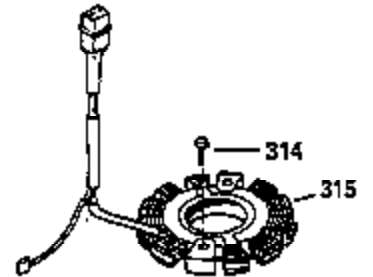

ILLUSTRATION SHOWS TYPICAL PARTS ONLY. ORDER PART NUMBER. PARTS NOT LISTED ARE SUPPLIED BY OEM.

VIEW 3 OF 3

Ref #	Part Number	Qty	Description
16	35520	1	Governor Lever
17	29916	1	Governor Lever Clamp
18	650548	1	Screw, 8-32 x 5/16"
19	35945	1	Extension Spring
28	30322	1	Lock Nut, 8-32
35	29826	1	Screw, 10-32 x 3/4"
36	29918	1	Lock Washer
37	29216	1	Lock Nut, 10-32
92	650880	1	Lock Washer
93	650881	1	Flywheel Nut
186	35522	1	Governor Link
200	36233	1	Control Bracket (Incl. 203 & 204)
203	36482	1	Compression Spring
204	650777	1	Screw, 6-32 x 21/32"
209	650902	2	Screw, 10-32 x 7/16"
210	27793	2	Conduit Clip
211	28942	2	Screw, 10-32 x 3/8"
238	650875	2	Screw, 10-32 x 5-1/4"
245A	35404	1	Air Cleaner Filter
260	35964	1	Blower Housing
261	30063	2	Screw, Torx T-30, 1/4-20 x 1/2"
286	35962	1	Cup & Screen
314	650873	2	Screw, 1/4-20 x 3/4"
315	611104	1	Alternator Coil (3/5 Split)(Incl.321, 322,323)
321	611161	1	Diode
322	611142	1	Connector Body
323	611118	2	Terminal