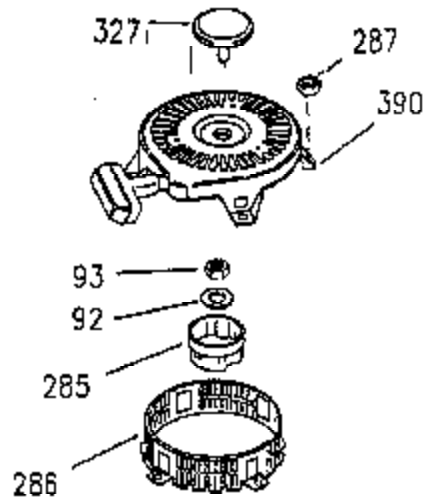

ILLUSTRATION SHOWS TYPICAL PARTS ONLY. ORDER PART NUMBER. PARTS NOT LISTED ARE SUPPLIED BY OEM.

VIEW 3 OF 3

Ref #	Part Number	Qty	Description
16	35520	1	Governor Lever
17	29916	1	Governor Lever Clamp
18	650548	1	Screw, 8-32 x 5/16"
19	35945	1	Extension Spring
28	30322	1	Lock Nut, 8-32
35	29826	1	Screw, 10-32 x 3/4"
36	29918	1	Lock Washer
37	29216	1	Lock Nut, 10-32
92	650880	1	Lock Washer
93	650881	1	Flywheel Nut
186	35522	1	Governor Link
200	36233	1	Control Bracket (Incl. 203 & 204)
203	36482	1	Compression Spring
204	650777	1	Screw, 6-32 x 21/32"
209	650902	2	Screw, 10-32 x 7/16"
210	27793	2	Conduit Clip
211	28942	2	Screw, 10-32 x 3/8"
238	650875	2	Screw, 10-32 x 5-1/4"
245A	35404	1	Air Cleaner Filter
260	35964	1	Blower Housing
261	30063	2	Screw, Torx T-30, 1/4-20 x 1/2"
286	35962	1	Cup & Screen
314	650873	2	Screw, 1/4-20 x 3/4"
315	611104	1	Alternator Coil (3/5 Split)(Incl.321, 322,323)
321	611161	1	Diode
322	611142	1	Connector Body
323	611118	2	Terminal