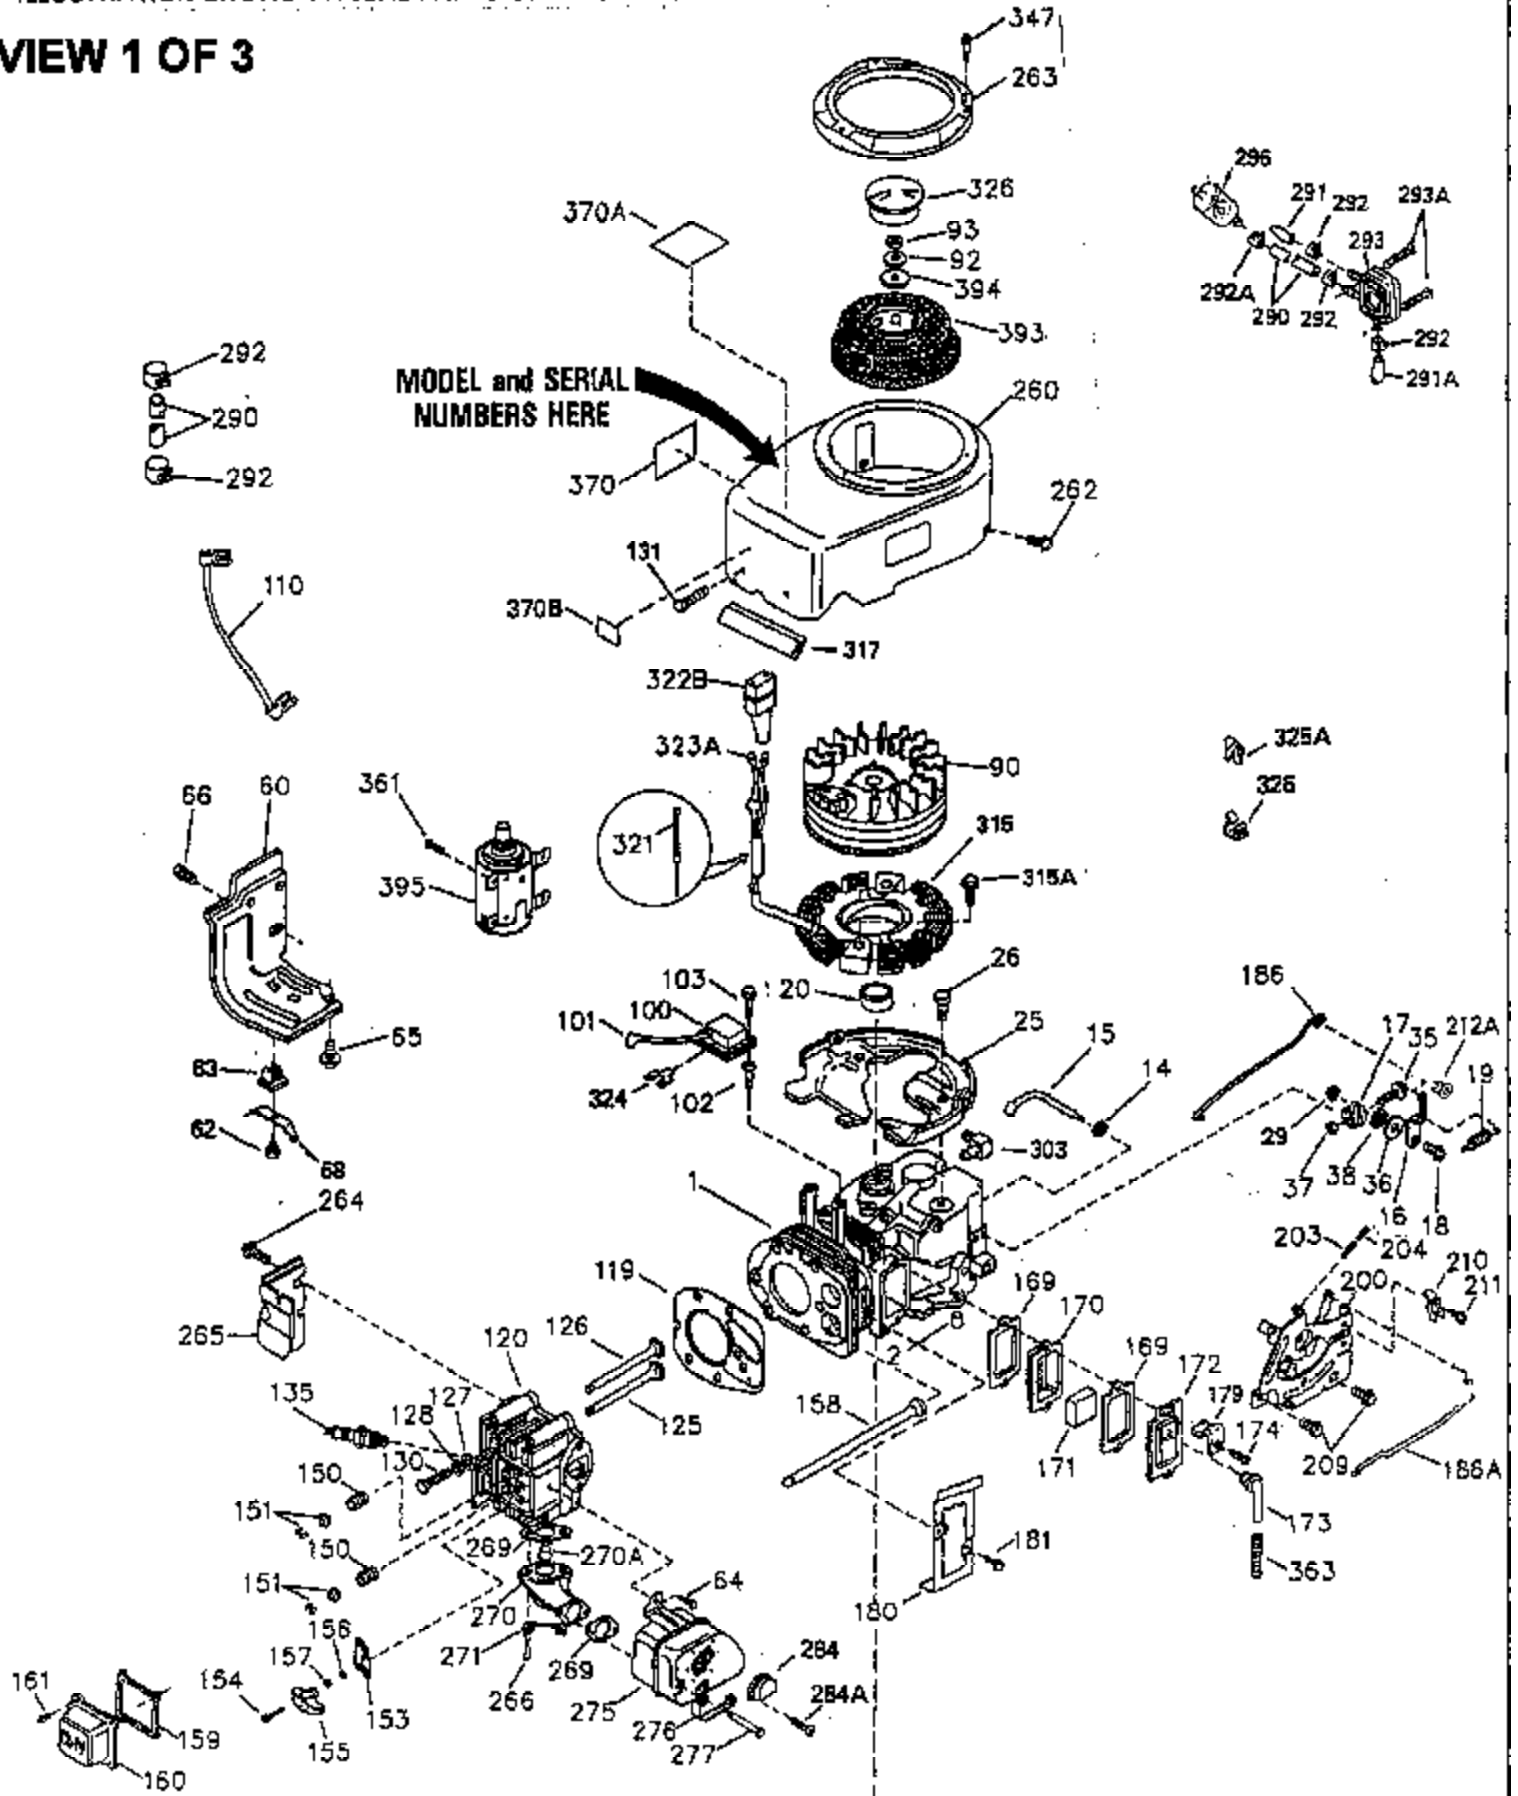

# VIEW 1 OF 3

CONTINUED TO PAGE 3

Ref #	Part Number	Qty	Description
1	35943	1	Cylinder (Incl. 2 & 20)
2	27652	2	Dowel Pin
14	28277	2	Washer
15	35324	1	Governor Rod
16	35520	1	Governor Lever
17	29916	1	Governor Lever Clamp
18	650548	1	Screw, 8-32 x 5/16"
19	35945	1	Extension Spring
20	35319	1	Oil Seal
25	35326	1	Blower Housing Baffle
26	650561	2	Screw, 1/4-20 x 5/8"
28	30322	1	Lock Nut, 8-32
35	29826	1	Screw, 10-32 x 3/4"
36	29918	1	Lock Washer
37	29216	1	Lock Nut, 10-32
38	29642	1	Retaining Ring
60	35316A	1	Blower Housing Extension
64	30063	2	Screw, Torx T-30, 1/4-20 x 1/2"
65	650128	1	Screw, 10-24 x 1/2"
90	611094	1	Flywheel (W/Ring Gear)
92	650880	1	Lock Washer
93	650881	1	Flywheel Nut
100	35135	1	Solid State Ignition
101	610118	1	Spark Plug Cover
102	650872	2	Solid State Mounting Stud
103	650814	2	Screw, Torx T-15, 10-24 x 1"
110	36225	1	Ground Wire
119	35946	1	* Cylinder Head Gasket
120	35948	1	Cylinder Head
125	35308	1	Exhaust Valve (Std.)
125	35433	1	Exhaust Valve (1/32" OS)
126	35309	1	Intake Valve (Std.)
126	35432	1	Intake Valve (1/32" OS)
127	650691	6	Washer
128	650690	6	Belleville Washer
130	650946	6	Screw, 5/16-18 x 2-45/64"
135	34645	1	Resistor Spark Plug (RN4C)
150	33507	2	Valve Spring
151	33508	2	Valve Spring Keeper
153	35949	1	Push Rod Guide
154	650945	1	Rocker Arm Stud
155	35950	1	Rocker Arm
156	650890	2	Lock Washer
157	650947	1	Lock Nut, 5/16-24
158	35951	2	Push Rod
159	35952	1	* Rocker Arm Cover Gasket
160	35953	1	Rocker Arm Housing
161	30063	4	Screw, Torx T-30, 1/4-20 x 1/2"
169	27896A	2	* Valve Cover Gasket
170	28423	1	Breather Body
171	28424	1	Breather Element
172	28425	1	Valve Cover
173	35350	1	Breather Tube
174	650128	2	Screw, 10-24 x 1/2"
180	35954	1	Blower Housing Extension
181	30200	2	Screw, 10-24 x 9/16"
186	35522	1	Governor Link
200	36233	1	Control Bracket (Incl. 203 & 204)