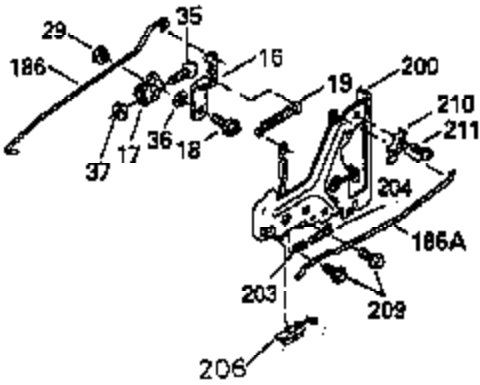

ILLUSTRATION SHOWS TYPICAL PARTS ONLY. ORDER PART NUMBER. PARTS NOT LISTED ARE SUPPLIED BY OEM.

VIEW 3 OF 3

Ref #	Part Number	Qty	Description
16	35520	1	Governor Lever
17	29916	1	Governor Lever Clamp
18	650548	1	Screw, 8-32 x 5/16"
19	35945	1	Extension Spring
28	30322	1	Lock Nut, 8-32
35	29826	1	Screw, 10-32 x 3/4"
36	29918	1	Lock Washer
37	29216	1	Lock Nut, 10-32
92	650880	1	Lock Washer
93	650881	1	Flywheel Nut
186	35522	1	Governor Link
200	36233	1	Control Bracket (Incl. 203 & 204)
203	36482	1	Compression Spring
204	650777	1	Screw, 6-32 x 21/32"
209	650902	2	Screw, 10-32 x 7/16"
210	27793	2	Conduit Clip
211	28942	2	Screw, 10-32 x 3/8"
238	650875	2	Screw, 10-32 x 5-1/4"
245A	35404	1	Air Cleaner Filter
260	35964	1	Blower Housing
261	30063	2	Screw, Torx T-30, 1/4-20 x 1/2"
286	35962	1	Cup & Screen
314	650873	2	Screw, 1/4-20 x 3/4"
315	611104	1	Alternator Coil (3/5 Split)(Incl.321, 322,323)
321	611161	1	Diode
322	611142	1	Connector Body
323	611118	2	Terminal