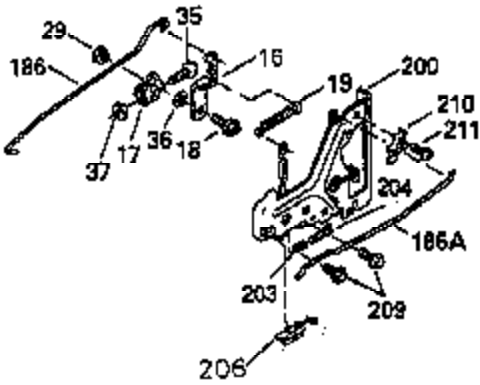

ILLUSTRATION SHOWS TYPICAL PARTS ONLY. ORDER PART NUMBER. PARTS NOT LISTED ARE SUPPLIED BY OEM.

VIEW 3 OF 3

Ref #	Part Number	Qty	Description
	16 35520	1	Governor Lever
	17 29916	1	Governor Lever Clamp
	18 650548	1	Screw, 8-32 x 5/16"
	19 35945	1	Extension Spring
	28 30322	1	Lock Nut, 8-32
	35 29826	1	Screw, 10-32 x 3/4"
	36 29918	1	Lock Washer
	37 29216	1	Lock Nut, 10-32
	92 650880	1	Lock Washer
	93 650881	1	Flywheel Nut
186A	35957	1	Choke Link
186	35522	1	Governor Link
200	35956	1	Control Bracket (Incl. 203 & 204)
203	33802	1	Compression Spring
204	650777	1	Screw, 6-32 x 21/32"
209	650902	2	Screw, 10-32 x 7/16"
210	27793	1	Conduit Clip
211	28942	1	Screw, 10-32 x 3/8"
238	650875	2	Screw, 10-32 x 5-1/4"
245A	35404	1	Air Cleaner Filter
260	35964	1	Blower Housing
261	30063	2	Screw, Torx T-30, 1/4-20 x 1/2"
286	35962	1	Cup & Screen
314	650873	2	Screw, 1/4-20 x 3/4"
315	611116	1	Alternator Coil (3 Amp DC)(Incl. 321, 322,323)
321	611161	1	Diode
322	611117	1	Connector Body
323	611118	1	Terminal