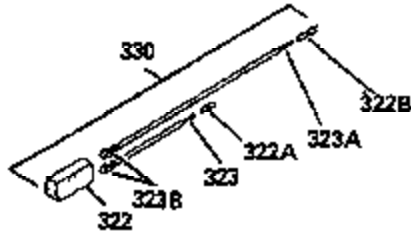

ILLUSTRATION SHOWS TYPICAL PARTS ONLY. ORDER PART NUMBER. PARTS NOT LISTED ARE SUPPLIED BY OEM.

VIEW 3 OF 3

Ref #	Part Number	Qty	Description
	16 35520	1	Governor Lever
	17 29916	1	Governor Lever Clamp
	18 650548	1	Screw, 8-32 x 5/16"
	19 35945	1	Extension Spring
	28 30322	1	Lock Nut, 8-32
	35 29826	1	Screw, 10-32 x 3/4"
	36 29918	1	Lock Washer
	37 29216	1	Lock Nut, 10-32
	92 650880	1	Lock Washer
	93 650881	1	Flywheel Nut
186A	35957	1	Choke Link
186	35522	1	Governor Link
200	35956	1	Control Bracket (Incl. 203 & 204)
203	33802	1	Compression Spring
204	650777	1	Screw, 6-32 x 21/32"
209	650902	2	Screw, 10-32 x 7/16"
210	27793	1	Conduit Clip
211	28942	1	Screw, 10-32 x 3/8"
238	650875	2	Screw, 10-32 x 5-1/4"
245A	35404	1	Air Cleaner Filter
260	35964	1	Blower Housing
261	30063	2	Screw, Torx T-30, 1/4-20 x 1/2"
286	35962	1	Cup & Screen
314	650873	2	Screw, 1/4-20 x 3/4"
315	611116	1	Alternator Coil (3 Amp DC)(Incl. 321, 322,323)
321	611161	1	Diode
322	611117	1	Connector Body
323	611118	1	Terminal