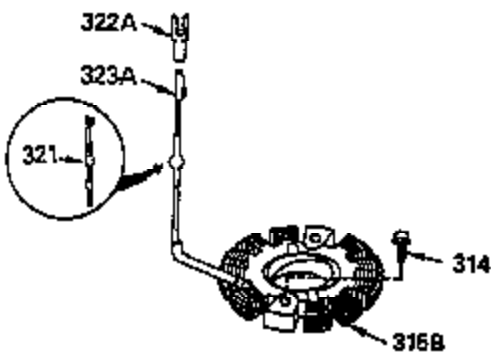

ILLUSTRATION SHOWS TYPICAL PARTS ONLY. ORDER PART NUMBER. PARTS NOT LISTED ARE SUPPLIED BY OEM.

VIEW 3 OF 3

Ref #	Part Number	Qty	Description
	16 35520	1	Governor Lever
	17 29916	1	Governor Lever Clamp
	18 650548	1	Screw, 8-32 x 5/16"
	19 35945	1	Extension Spring
	28 30322	1	Lock Nut, 8-32
	35 29826	1	Screw, 10-32 x 3/4"
	36 29918	1	Lock Washer
	37 29216	1	Lock Nut, 10-32
	92 650880	1	Lock Washer
	93 650881	1	Flywheel Nut
186A	35957	1	Choke Link
186	35522	1	Governor Link
200	35956	1	Control Bracket (Incl. 203 & 204)
203	33802	1	Compression Spring
204	650777	1	Screw, 6-32 x 21/32"
209	650902	2	Screw, 10-32 x 7/16"
210	27793	1	Conduit Clip
211	28942	1	Screw, 10-32 x 3/8"
238	650875	2	Screw, 10-32 x 5-1/4"
245A	35404	1	Air Cleaner Filter
260	35964	1	Blower Housing
261	30063	2	Screw, Torx T-30, 1/4-20 x 1/2"
286	35962	1	Cup & Screen
314	650873	2	Screw, 1/4-20 x 3/4"
315	611116	1	Alternator Coil (3 Amp DC)(Incl. 321, 322,323)
321	611161	1	Diode
322	611117	1	Connector Body
323	611118	1	Terminal