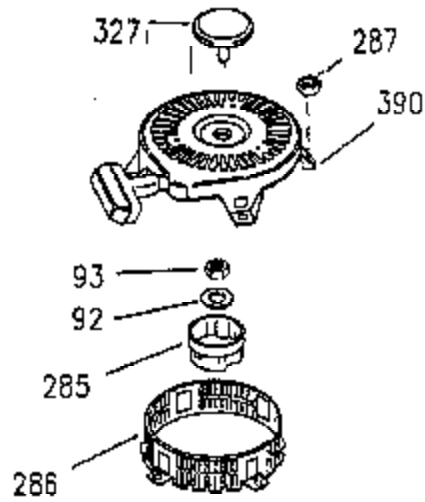

ILLUSTRATION SHOWS TYPICAL PARTS ONLY. ORDER PART NUMBER. PARTS NOT LISTED ARE SUPPLIED BY OEM.

VIEW 3 OF 3

Ref #	Part Number	Qty	Description
	16 35520	1	Governor Lever
	17 29916	1	Governor Lever Clamp
	18 650548	1	Screw, 8-32 x 5/16"
	19 35945	1	Extension Spring
	28 30322	1	Lock Nut, 8-32
	35 29826	1	Screw, 10-32 x 3/4"
	36 29918	1	Lock Washer
	37 29216	1	Lock Nut, 10-32
	92 650880	1	Lock Washer
	93 650881	1	Flywheel Nut
186A	35957	1	Choke Link
186	35522	1	Governor Link
200	35956	1	Control Bracket (Incl. 203 & 204)
203	33802	1	Compression Spring
204	650777	1	Screw, 6-32 x 21/32"
209	650902	2	Screw, 10-32 x 7/16"
210	27793	1	Conduit Clip
211	28942	1	Screw, 10-32 x 3/8"
238	650875	2	Screw, 10-32 x 5-1/4"
245A	35404	1	Air Cleaner Filter
260	35964	1	Blower Housing
261	30063	2	Screw, Torx T-30, 1/4-20 x 1/2"
286	35962	1	Cup & Screen
314	650873	2	Screw, 1/4-20 x 3/4"
315	611116	1	Alternator Coil (3 Amp DC)(Incl. 321, 322,323)
321	611161	1	Diode
322	611117	1	Connector Body
323	611118	1	Terminal