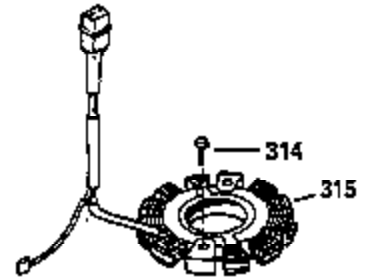

ILLUSTRATION SHOWS TYPICAL PARTS ONLY. ORDER PART NUMBER. PARTS NOT LISTED ARE SUPPLIED BY OEM.

VIEW 3 OF 3

Ref #	Part Number	Qty	Description
	16 35520	1	Governor Lever
	17 29916	1	Governor Lever Clamp
	18 650548	1	Screw, 8-32 x 5/16"
	19 35945	1	Extension Spring
	28 30322	1	Lock Nut, 8-32
	35 29826	1	Screw, 10-32 x 3/4"
	36 29918	1	Lock Washer
	37 29216	1	Lock Nut, 10-32
	92 650880	1	Lock Washer
	93 650881	1	Flywheel Nut
186A	35957	1	Choke Link
186	35522	1	Governor Link
200	35956	1	Control Bracket (Incl. 203 & 204)
203	33802	1	Compression Spring
204	650777	1	Screw, 6-32 x 21/32"
209	650902	2	Screw, 10-32 x 7/16"
210	27793	1	Conduit Clip
211	28942	1	Screw, 10-32 x 3/8"
238	650875	2	Screw, 10-32 x 5-1/4"
245A	35404	1	Air Cleaner Filter
260	35964	1	Blower Housing
261	30063	2	Screw, Torx T-30, 1/4-20 x 1/2"
286	35962	1	Cup & Screen
314	650873	2	Screw, 1/4-20 x 3/4"
315	611116	1	Alternator Coil (3 Amp DC)(Incl. 321, 322,323)
321	611161	1	Diode
322	611117	1	Connector Body
323	611118	1	Terminal