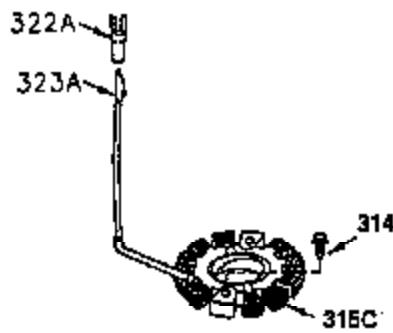

ILLUSTRATION SHOWS TYPICAL PARTS ONLY. ORDER PART NUMBER. PARTS NOT LISTED ARE SUPPLIED BY OEM.

VIEW 3 OF 3

Ref #	Part Number	Qty	Description
	16 35520	1	Governor Lever
	17 29916	1	Governor Lever Clamp
	18 650548	1	Screw, 8-32 x 5/16"
	19 35945	1	Extension Spring
	28 30322	1	Lock Nut, 8-32
	35 29826	1	Screw, 10-32 x 3/4"
	36 29918	1	Lock Washer
	37 29216	1	Lock Nut, 10-32
	92 650880	1	Lock Washer
	93 650881	1	Flywheel Nut
186A	35957	1	Choke Link
186	35522	1	Governor Link
200	35956	1	Control Bracket (Incl. 203 & 204)
203	33802	1	Compression Spring
204	650777	1	Screw, 6-32 x 21/32"
209	650902	2	Screw, 10-32 x 7/16"
210	27793	1	Conduit Clip
211	28942	1	Screw, 10-32 x 3/8"
238	650875	2	Screw, 10-32 x 5-1/4"
245A	35404	1	Air Cleaner Filter
260	35964	1	Blower Housing
261	30063	2	Screw, Torx T-30, 1/4-20 x 1/2"
286	35962	1	Cup & Screen
314	650873	2	Screw, 1/4-20 x 3/4"
315	611116	1	Alternator Coil (3 Amp DC)(Incl. 321, 322,323)
321	611161	1	Diode
322	611117	1	Connector Body
323	611118	1	Terminal