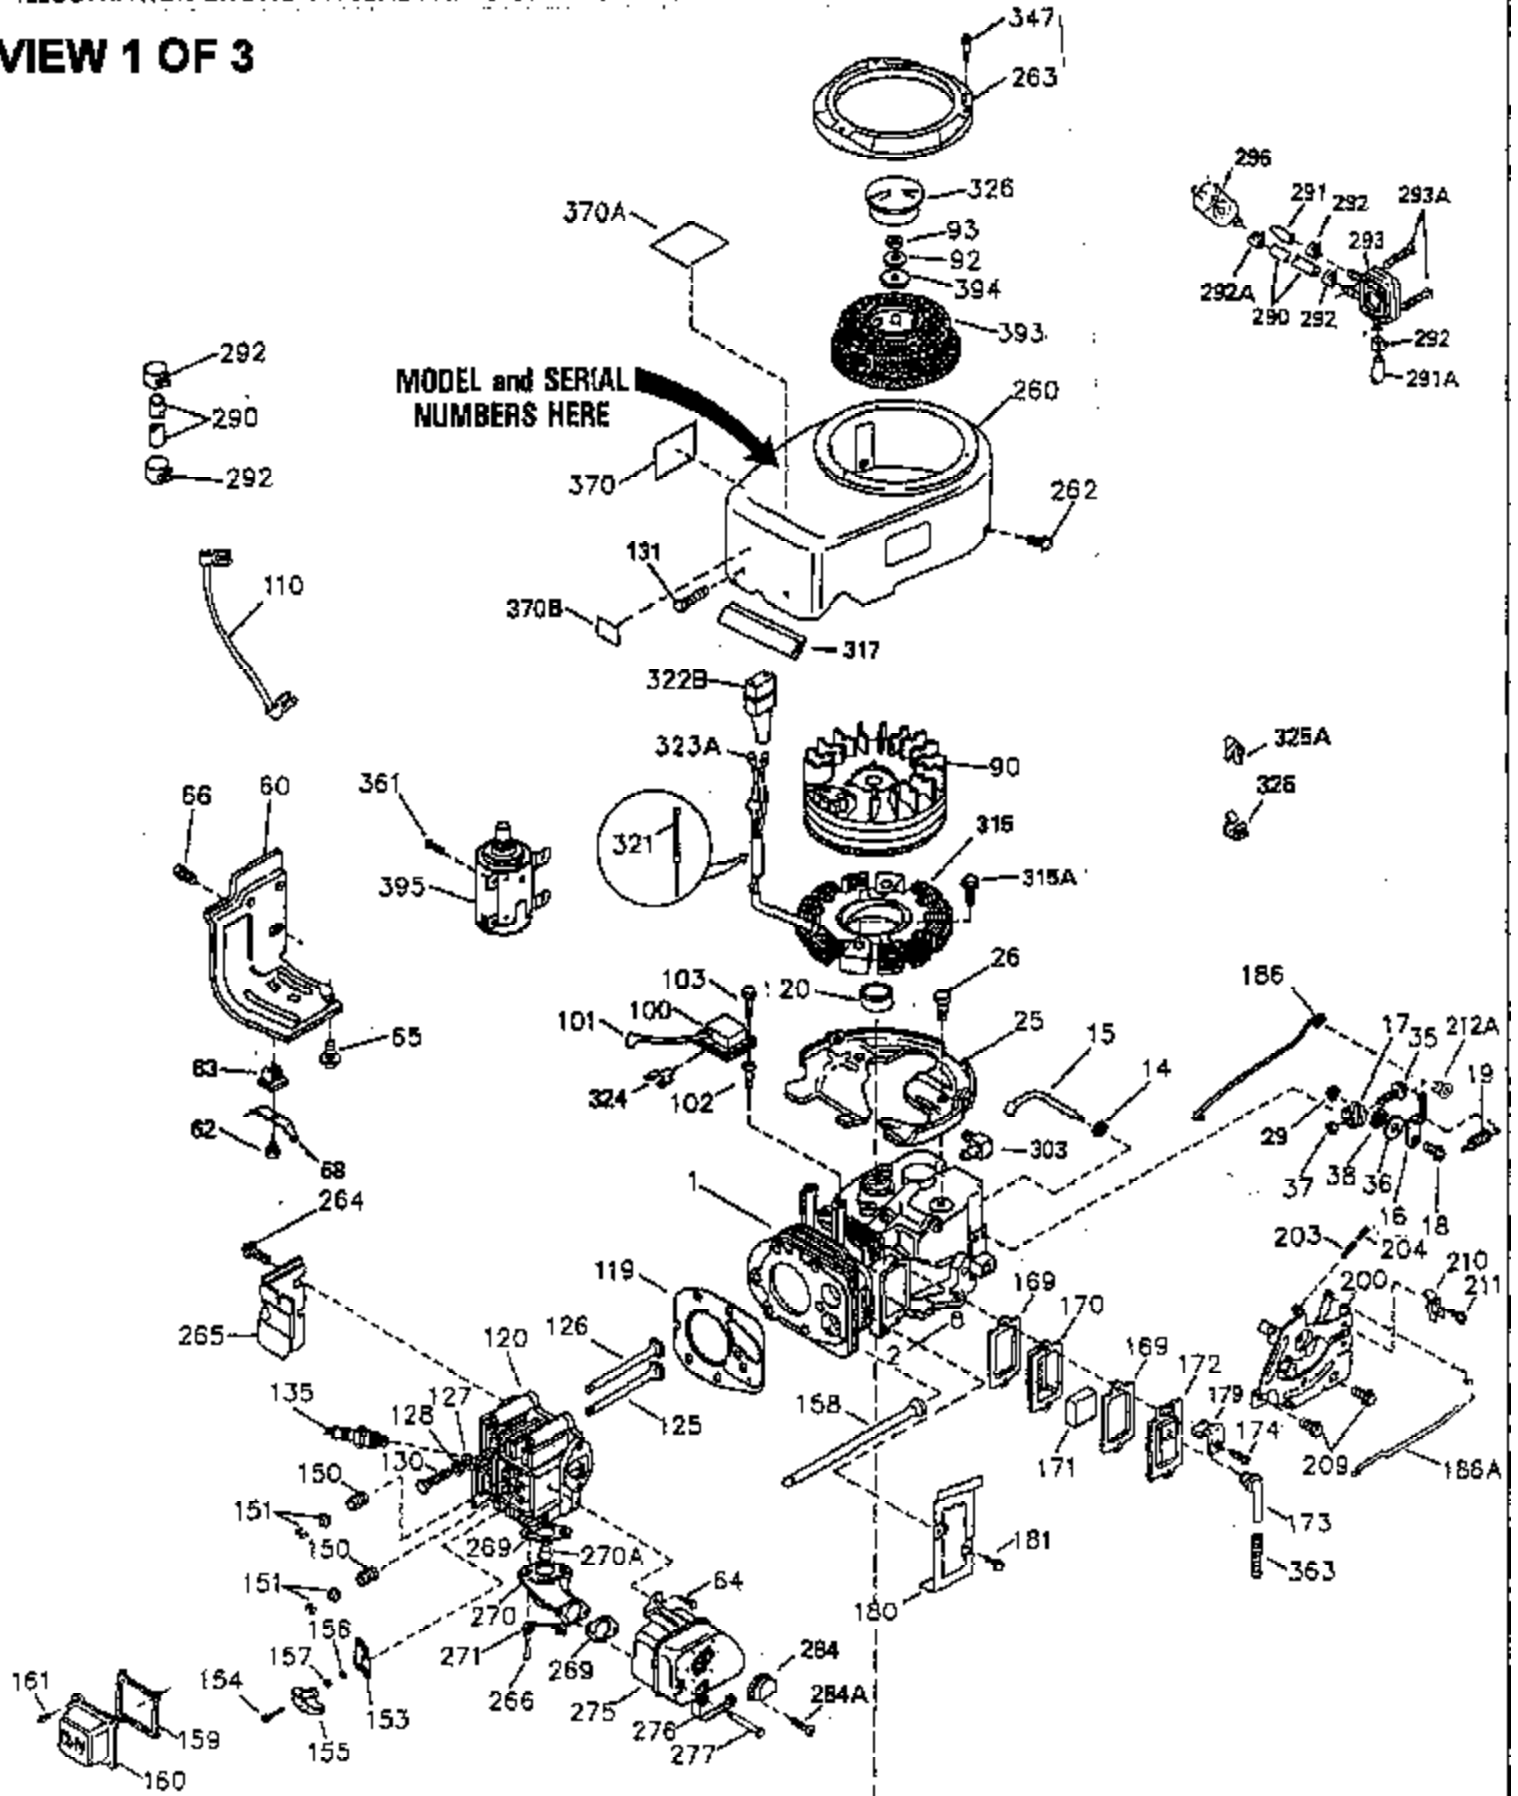

ILLUSTRATION SHOWS TYPICAL PARTS ONLY. ORDER BY PART NUMBER. PARTS NOT LISTED ARE SUPPLIED BY OEM.

VIEW 1 OF 3

CONTINUED TO PAGE 3