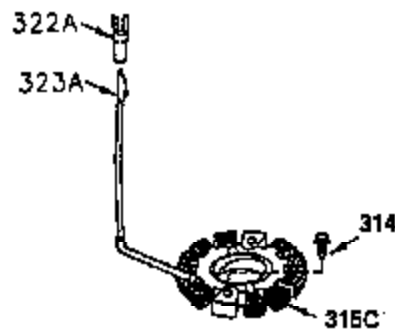

ILLUSTRATION SHOWS TYPICAL PARTS ONLY. ORDER PART NUMBER. PARTS NOT LISTED ARE SUPPLIED BY OEM.

VIEW 3 OF 3

Ref #	Part Number	Qty	Description
	16 35520	1	Governor Lever
	17 29916	1	Governor Lever Clamp
	18 650548	1	Screw, 8-32 x 5/16"
	19 35945	1	Extension Spring
	28 30322	1	Lock Nut, 8-32
	35 29826	1	Screw, 10-32 x 3/4"
	36 29918	1	Lock Washer
	37 29216	1	Lock Nut, 10-32
	92 650880	1	Lock Washer
	93 650881	1	Flywheel Nut
186A	35957	1	Choke Link
186	35522	1	Governor Link
200	35956	1	Control Bracket (Incl. 203 & 204)
203	33802	1	Compression Spring
204	650777	1	Screw, 6-32 x 21/32"
209	650902	2	Screw, 10-32 x 7/16"
210	27793	1	Conduit Clip
211	28942	1	Screw, 10-32 x 3/8"
238	650875	2	Screw, 10-32 x 5-1/4"
245A	35404	1	Air Cleaner Filter
260	36252	1	Blower Housing
261	30063	2	Screw, Torx T-30, 1/4-20 x 1/2"
281	33013	1	Starter Bubble Cover
282	650760	1	Screw, 8-32 x 3/8"
285	35985	1	Starter Cup
286	35446	1	Starter Screen
287	29752	4	Nut & Lock Washer, 1/4-28
298	28763	2	Screw, 10-32 x 35/64"
300	33583B	1	Fuel Tank (Incl. 292 & 301)
301	35355	1	Fuel Cap
308	35437	1	Fill Tube Clip
390	590671	1	Rewind Starter