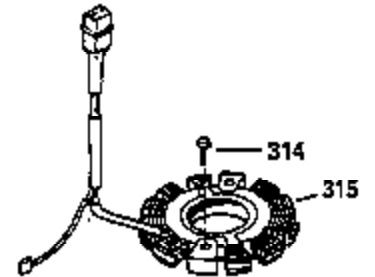

ILLUSTRATION SHOWS TYPICAL PARTS ONLY. ORDER PART NUMBER. PARTS NOT LISTED ARE SUPPLIED BY OEM.

VIEW 3 OF 3

Ref #	Part Number	Qty	Description
	16 35520	1	Governor Lever
	17 29916	1	Governor Lever Clamp
	18 650548	1	Screw, 8-32 x 5/16"
	19 35945	1	Extension Spring
	28 30322	1	Lock Nut, 8-32
	35 29826	1	Screw, 10-32 x 3/4"
	36 29918	1	Lock Washer
	37 29216	1	Lock Nut, 10-32
	92 650880	1	Lock Washer
	93 650881	1	Flywheel Nut
186A	35957	1	Choke Link
186	35522	1	Governor Link
200	35956	1	Control Bracket (Incl. 203 & 204)
203	33802	1	Compression Spring
204	650777	1	Screw, 6-32 x 21/32"
209	650902	2	Screw, 10-32 x 7/16"
210	27793	1	Conduit Clip
211	28942	1	Screw, 10-32 x 3/8"
238	650875	2	Screw, 10-32 x 5-1/4"
245A	35404	1	Air Cleaner Filter
260	36252	1	Blower Housing
261	30063	2	Screw, Torx T-30, 1/4-20 x 1/2"
281	33013	1	Starter Bubble Cover
282	650760	1	Screw, 8-32 x 3/8"
285	35985	1	Starter Cup
286	35446	1	Starter Screen
287	29752	4	Nut & Lock Washer, 1/4-28
298	28763	2	Screw, 10-32 x 35/64"
300	33583B	1	Fuel Tank (Incl. 292 & 301)
301	35355	1	Fuel Cap
308	35437	1	Fill Tube Clip
390	590671	1	Rewind Starter