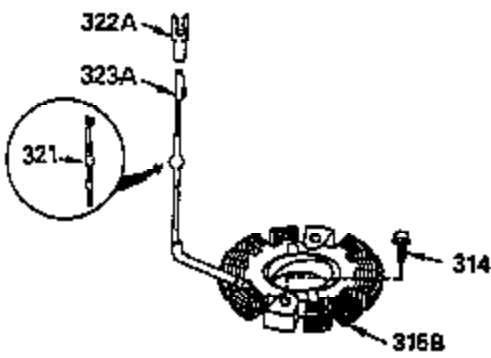

ILLUSTRATION SHOWS TYPICAL PARTS ONLY. ORDER PART NUMBER. PARTS NOT LISTED ARE SUPPLIED BY OEM.

VIEW 3 OF 3

Ref #	Part Number	Qty	Description
	16 35520	1	Governor Lever
	17 29916	1	Governor Lever Clamp
	18 650548	1	Screw, 8-32 x 5/16"
	19 35945	1	Extension Spring
	28 30322	1	Lock Nut, 8-32
	35 29826	1	Screw, 10-32 x 3/4"
	36 29918	1	Lock Washer
	37 29216	1	Lock Nut, 10-32
	92 650880	1	Lock Washer
	93 650881	1	Flywheel Nut
186A	35957	1	Choke Link
186	35522	1	Governor Link
200	35956	1	Control Bracket (Incl. 203 & 204)
203	33802	1	Compression Spring
204	650777	1	Screw, 6-32 x 21/32"
209	650902	2	Screw, 10-32 x 7/16"
210	27793	1	Conduit Clip
211	28942	1	Screw, 10-32 x 3/8"
238	650875	2	Screw, 10-32 x 5-1/4"
245A	35404	1	Air Cleaner Filter
260	36252	1	Blower Housing
261	30063	2	Screw, Torx T-30, 1/4-20 x 1/2"
281	33013	1	Starter Bubble Cover
282	650760	1	Screw, 8-32 x 3/8"
285	35985	1	Starter Cup
286	35446	1	Starter Screen
287	29752	4	Nut & Lock Washer, 1/4-28
298	28763	2	Screw, 10-32 x 35/64"
300	33583B	1	Fuel Tank (Incl. 292 & 301)
301	35355	1	Fuel Cap
308	35437	1	Fill Tube Clip
390	590671	1	Rewind Starter