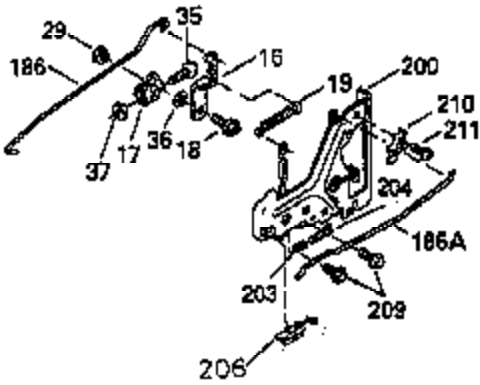

ILLUSTRATION SHOWS TYPICAL PARTS ONLY. ORDER PART NUMBER. PARTS NOT LISTED ARE SUPPLIED BY OEM.

VIEW 3 OF 3

Ref #	Part Number	Qty	Description
	16 35520	1	Governor Lever
	17 29916	1	Governor Lever Clamp
	18 650548	1	Screw, 8-32 x 5/16"
	19 35945	1	Extension Spring
	28 30322	1	Lock Nut, 8-32
	35 29826	1	Screw, 10-32 x 3/4"
	36 29918	1	Lock Washer
	37 29216	1	Lock Nut, 10-32
	92 650880	1	Lock Washer
	93 650881	1	Flywheel Nut
186A	35957	1	Choke Link
186	35522	1	Governor Link
200	35956	1	Control Bracket (Incl. 203 & 204)
203	33802	1	Compression Spring
204	650777	1	Screw, 6-32 x 21/32"
209	650902	2	Screw, 10-32 x 7/16"
210	27793	1	Conduit Clip
211	28942	1	Screw, 10-32 x 3/8"
238	650875	2	Screw, 10-32 x 5-1/4"
245A	35404	1	Air Cleaner Filter
260	36252	1	Blower Housing
261	30063	2	Screw, Torx T-30, 1/4-20 x 1/2"
281	33013	1	Starter Bubble Cover
282	650760	1	Screw, 8-32 x 3/8"
285	35985	1	Starter Cup
286	35446	1	Starter Screen
287	29752	4	Nut & Lock Washer, 1/4-28
298	28763	2	Screw, 10-32 x 35/64"
300	33583B	1	Fuel Tank (Incl. 292 & 301)
301	35355	1	Fuel Cap
308	35437	1	Fill Tube Clip
390	590671	1	Rewind Starter