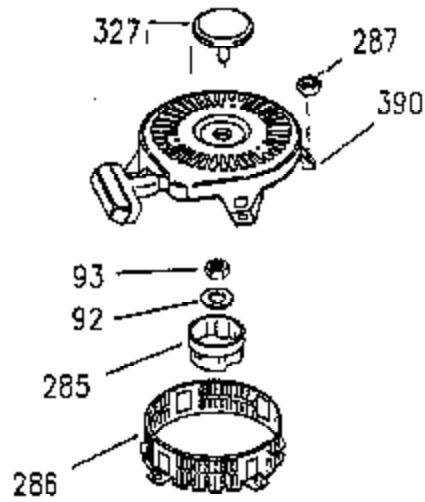

ILLUSTRATION SHOWS TYPICAL PARTS ONLY. ORDER PART NUMBER. PARTS NOT LISTED ARE SUPPLIED BY OEM.

VIEW 3 OF 3

Ref #	Part Number	Qty	Description
	16 35520	1	Governor Lever
	17 29916	1	Governor Lever Clamp
	18 650548	1	Screw, 8-32 x 5/16"
	19 35945	1	Extension Spring
	28 30322	1	Lock Nut, 8-32
	35 29826	1	Screw, 10-32 x 3/4"
	36 29918	1	Lock Washer
	37 29216	1	Lock Nut, 10-32
	92 650880	1	Lock Washer
	93 650881	1	Flywheel Nut
186A	35957	1	Choke Link
186	35522	1	Governor Link
200	35956	1	Control Bracket (Incl. 203 & 204)
203	33802	1	Compression Spring
204	650777	1	Screw, 6-32 x 21/32"
209	650902	2	Screw, 10-32 x 7/16"
210	27793	1	Conduit Clip
211	28942	1	Screw, 10-32 x 3/8"
238	650875	2	Screw, 10-32 x 5-1/4"
245A	35404	1	Air Cleaner Filter
260	36252	1	Blower Housing
261	30063	2	Screw, Torx T-30, 1/4-20 x 1/2"
281	33013	1	Starter Bubble Cover
282	650760	1	Screw, 8-32 x 3/8"
285	35985	1	Starter Cup
286	35446	1	Starter Screen
287	29752	4	Nut & Lock Washer, 1/4-28
298	28763	2	Screw, 10-32 x 35/64"
300	33583B	1	Fuel Tank (Incl. 292 & 301)
301	35355	1	Fuel Cap
308	35437	1	Fill Tube Clip
390	590671	1	Rewind Starter