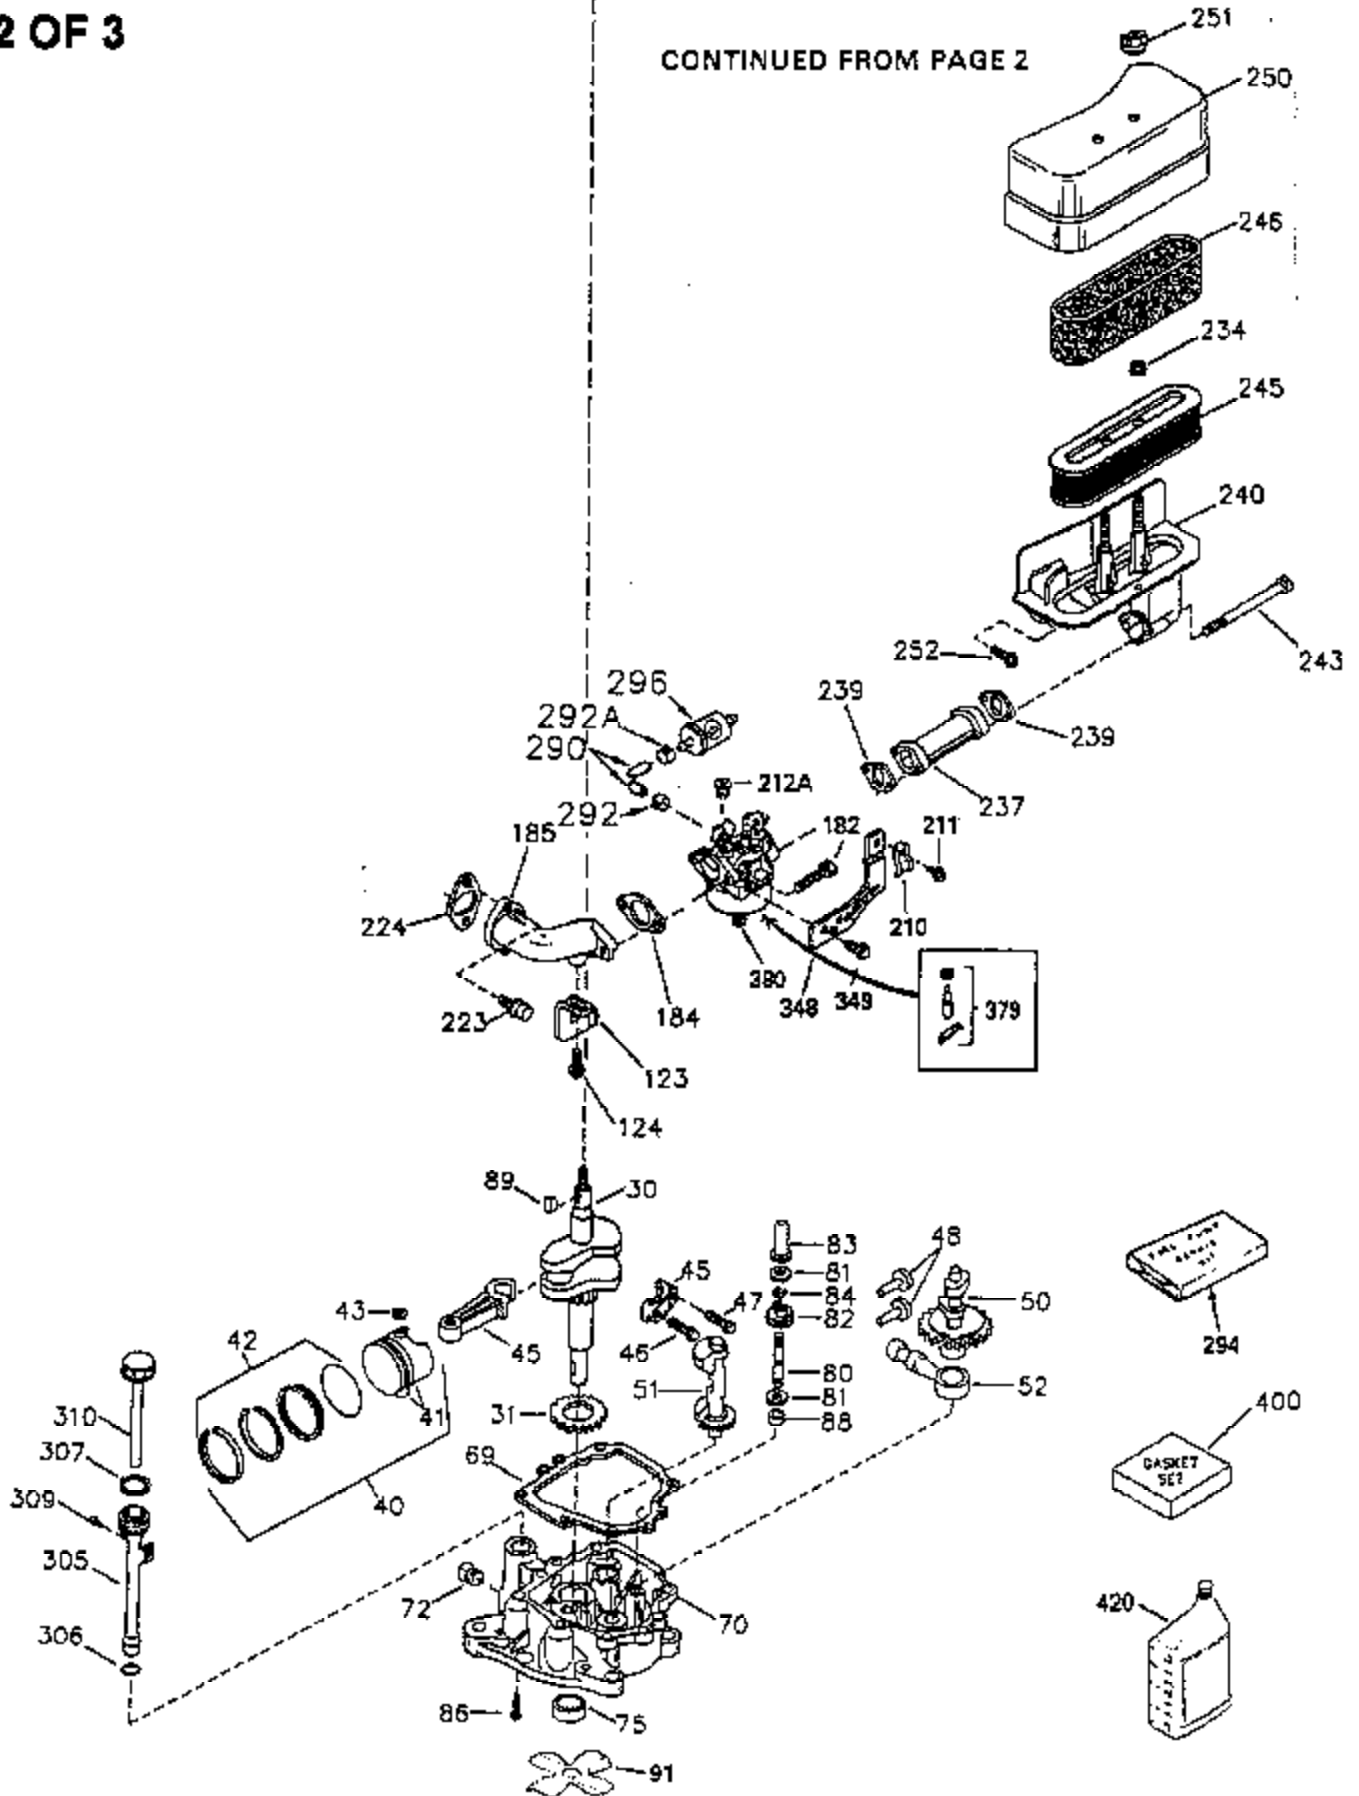

ILLUSTRATION SHOWS TYPICAL PARTS ONLY. ORDER BY PART NUMBER. PARTS NOT LISTED ARE SUPPLIED BY DEM.

VIEW 2 OF 3

CONTINUED FROM PAGE 2

Ref #	Part Number	Qty	Description
28	30322	1	Lock Nut, 8-32
30	35336B	1	Crankshaft
31	35327	1	Counterbalance Gear
40	35776	1	Piston, Pin & Ring Set (Std.)
40	35777	1	Piston, Pin & Ring Set (.010" OS)
40	35778	1	Piston, Pin & Ring Set (.020" OS)
41	35773	1	Piston & Pin Ass'y. (Std.) (Incl. 43)
41	35774	1	Piston & Pin Ass'y. (.010" OS) (Incl. 43)
41	35775	1	Piston & Pin Ass'y. (.020" OS) (Incl. 43)
42	35779	1	Ring Set (Std.)
42	35780	1	Ring Set (.010" OS)
42	35781	1	Ring Set (.020" OS)
43	35772	2	Piston Pin Retaining Ring
45	35330A	1	Connecting Rod Ass'y. (Incl. 46 & 47)
46	650908	1	Connecting Rod Bolt
47	650882	1	Connecting Rod Bolt
48	35313	2	Valve Lifter
50	35939	1	Camshaft (MCR)
51	35315A	1	Counterbalance Weight
52	31356	1	Oil Pump Ass'y.
69	35317	1	* Mounting Flange Gasket
70	35711A	1	Mounting Flange (Incl. 72, 75 & 80)
72	31927	1	Oil Drain Plug
75	35319	1	Oil Seal
80	35712	1	Governor Shaft
81	35479	2	Washer
82	35321	1	Governor Gear Ass'y.
83	35322	1	Governor Spool
84	29193	1	Retaining Ring
86	650833	7	Screw, 1/4-20 x 1-3/16"
88	31707A	1	Spacer
89	32589	1	Flywheel Key
123	35288	1	Intake Pipe Brace
124	650738	2	Screw, 1/4-20 x 5/8"
182	650517	2	Screw, 1/4-20 x 27/32"
184	33263	1	* Carburetor To Intake Pipe Gasket
185	35955	1	Intake Pipe
210	27793	1	Conduit Clip
211	28942	1	Screw, 10-32 x 3/8"
223	792028	2	Screw, 5/16-18 x 7/8"
224	35958	1	* Intake Pipe Gasket
234	650825	2	Nut & Lock Washer, 1/4-20
237	35286	1	Air Cleaner Adapter
238	650875	2	Screw, 10-32 x 5-1/4"
239	33629	2	* Air Cleaner Gasket
240	35960	1	Air Cleaner Body (Incl. 239)
245	35403	1	Air Cleaner Filter (Incl. 234)
245A	35404	1	Air Cleaner Filter
250	35961	1	Air Cleaner Cover
251	650886	2	Wing Nut, 1/4-20
252	650887	1	Screw, 1/4-20 x 1"
261	30063	2	Screw, Torx T-30, 1/4-20 x 1/2"
281	33013	1	Starter Bubble Cover
282	650760	1	Screw, 8-32 x 3/8"
290	30705	1	Fuel Line
292	26460	2	Fuel Line Clamp
298	28763	2	Screw, 10-32 x 35/64"
300	33583B	1	Fuel Tank (Incl. 292 & 301)