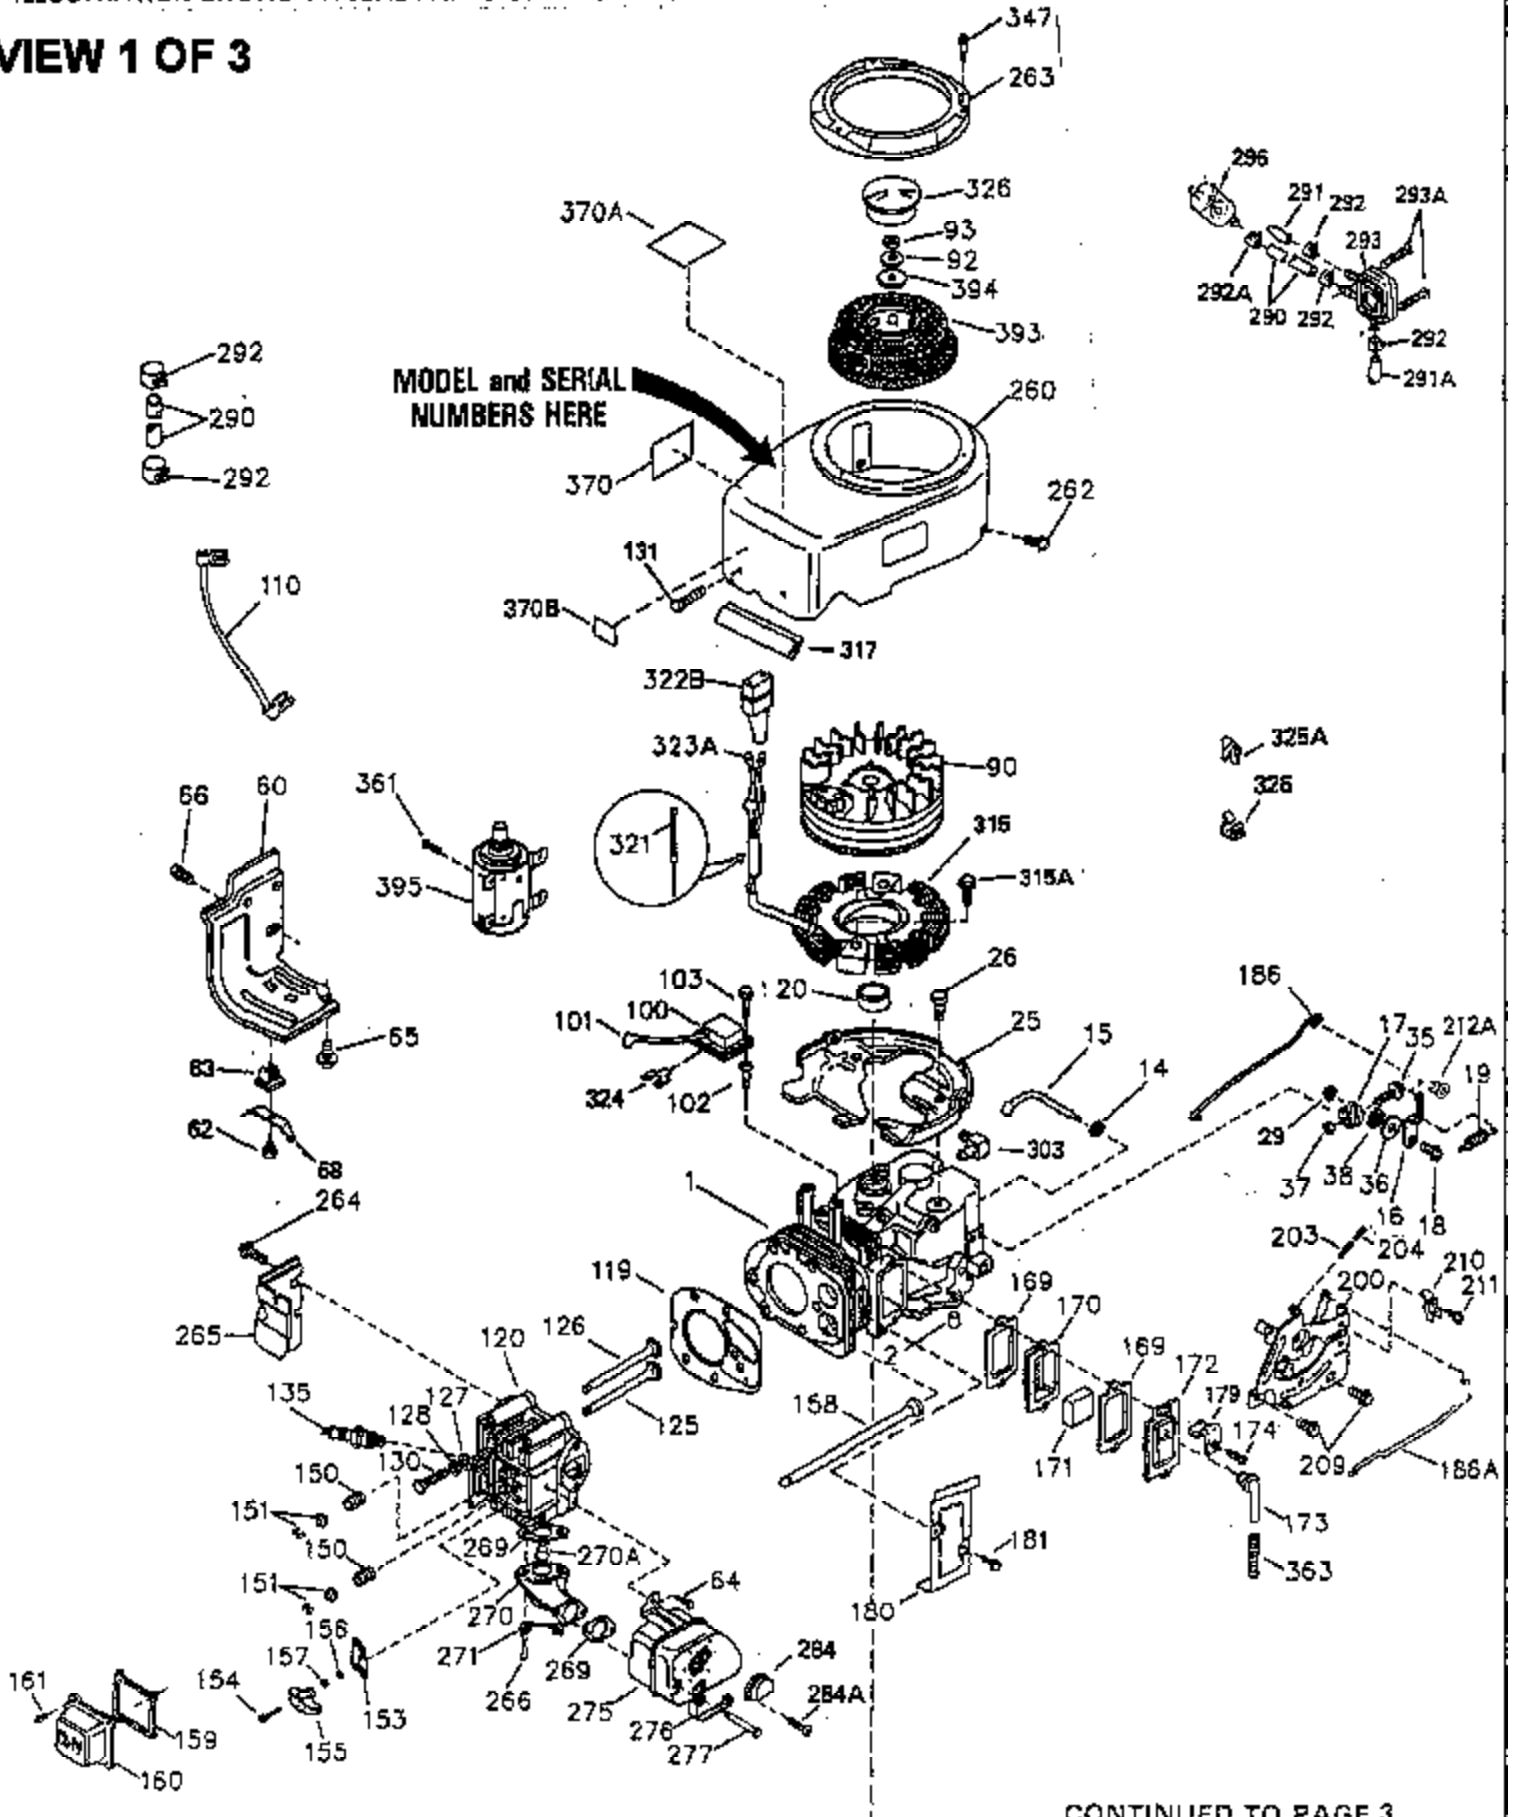

ILLUSTRATION SHOWS TYPICAL PARTS ONLY. ORDER BY PART NUMBER. PARTS NOT LISTED ARE SUPPLIED BY OEM.

VIEW 1 OF 3

CONTINUED TO PAGE 3

Ref #	Part Number	Qty	Description
1	35943	1	Cylinder (Incl. 2 & 20)
2	27652	2	Dowel Pin
14	28277	2	Washer
15	35324	1	Governor Rod
16	35520	1	Governor Lever
17	29916	1	Governor Lever Clamp
18	650548	1	Screw, 8-32 x 5/16"
19	35945	1	Extension Spring
20	35319	1	Oil Seal
25	35326	1	Blower Housing Baffle
26	650561	2	Screw, 1/4-20 x 5/8"
28	30322	1	Lock Nut, 8-32
35	29826	1	Screw, 10-32 x 3/4"
36	29918	1	Lock Washer
37	29216	1	Lock Nut, 10-32
38	29642	1	Retaining Ring
60	35316A	1	Blower Housing Extension
62	650760	1	Screw, 8-32 x 3/8"
63	28545	1	Grommet
64	30063	2	Screw, Torx T-30, 1/4-20 x 1/2"
65	650128	1	Screw, 10-24 x 1/2"
68	33356	1	Ground Terminal
90	611090	1	Flywheel
92	650880	1	Lock Washer
93	650881	1	Flywheel Nut
100	35135	1	Solid State Ignition
101	610118	1	Spark Plug Cover
102	650872	2	Solid State Mounting Stud
103	650814	2	Screw, Torx T-15, 10-24 x 1"
110	35183	1	Ground Wire
119	35946	1	* Cylinder Head Gasket
120	35948	1	Cylinder Head
125	35308	1	Exhaust Valve (Std.)
125	35433	1	Exhaust Valve (1/32" OS)
126	35309	1	Intake Valve (Std.)
126	35432	1	Intake Valve (1/32" OS)
127	650691	6	Washer
128	650690	6	Belleville Washer
130	650946	6	Screw, 5/16-18 x 2-45/64"
135	34645	1	Resistor Spark Plug (RN4C)
150	33507	2	Valve Spring
151	33508	2	Valve Spring Keeper
153	35949	1	Push Rod Guide
154	650945	1	Rocker Arm Stud
155	35950	1	Rocker Arm
156	650890	2	Lock Washer
157	650947	1	Lock Nut, 5/16-24
158	35951	2	Push Rod
159	35952	1	* Rocker Arm Cover Gasket
160	35953	1	Rocker Arm Housing
161	30063	4	Screw, Torx T-30, 1/4-20 x 1/2"
169	27896A	2	* Valve Cover Gasket
170	28423	1	Breather Body
171	28424	1	Breather Element
172	28425	1	Valve Cover
173	35350	1	Breather Tube
174	650128	2	Screw, 10-24 x 1/2"
180	35954	1	Blower Housing Extension