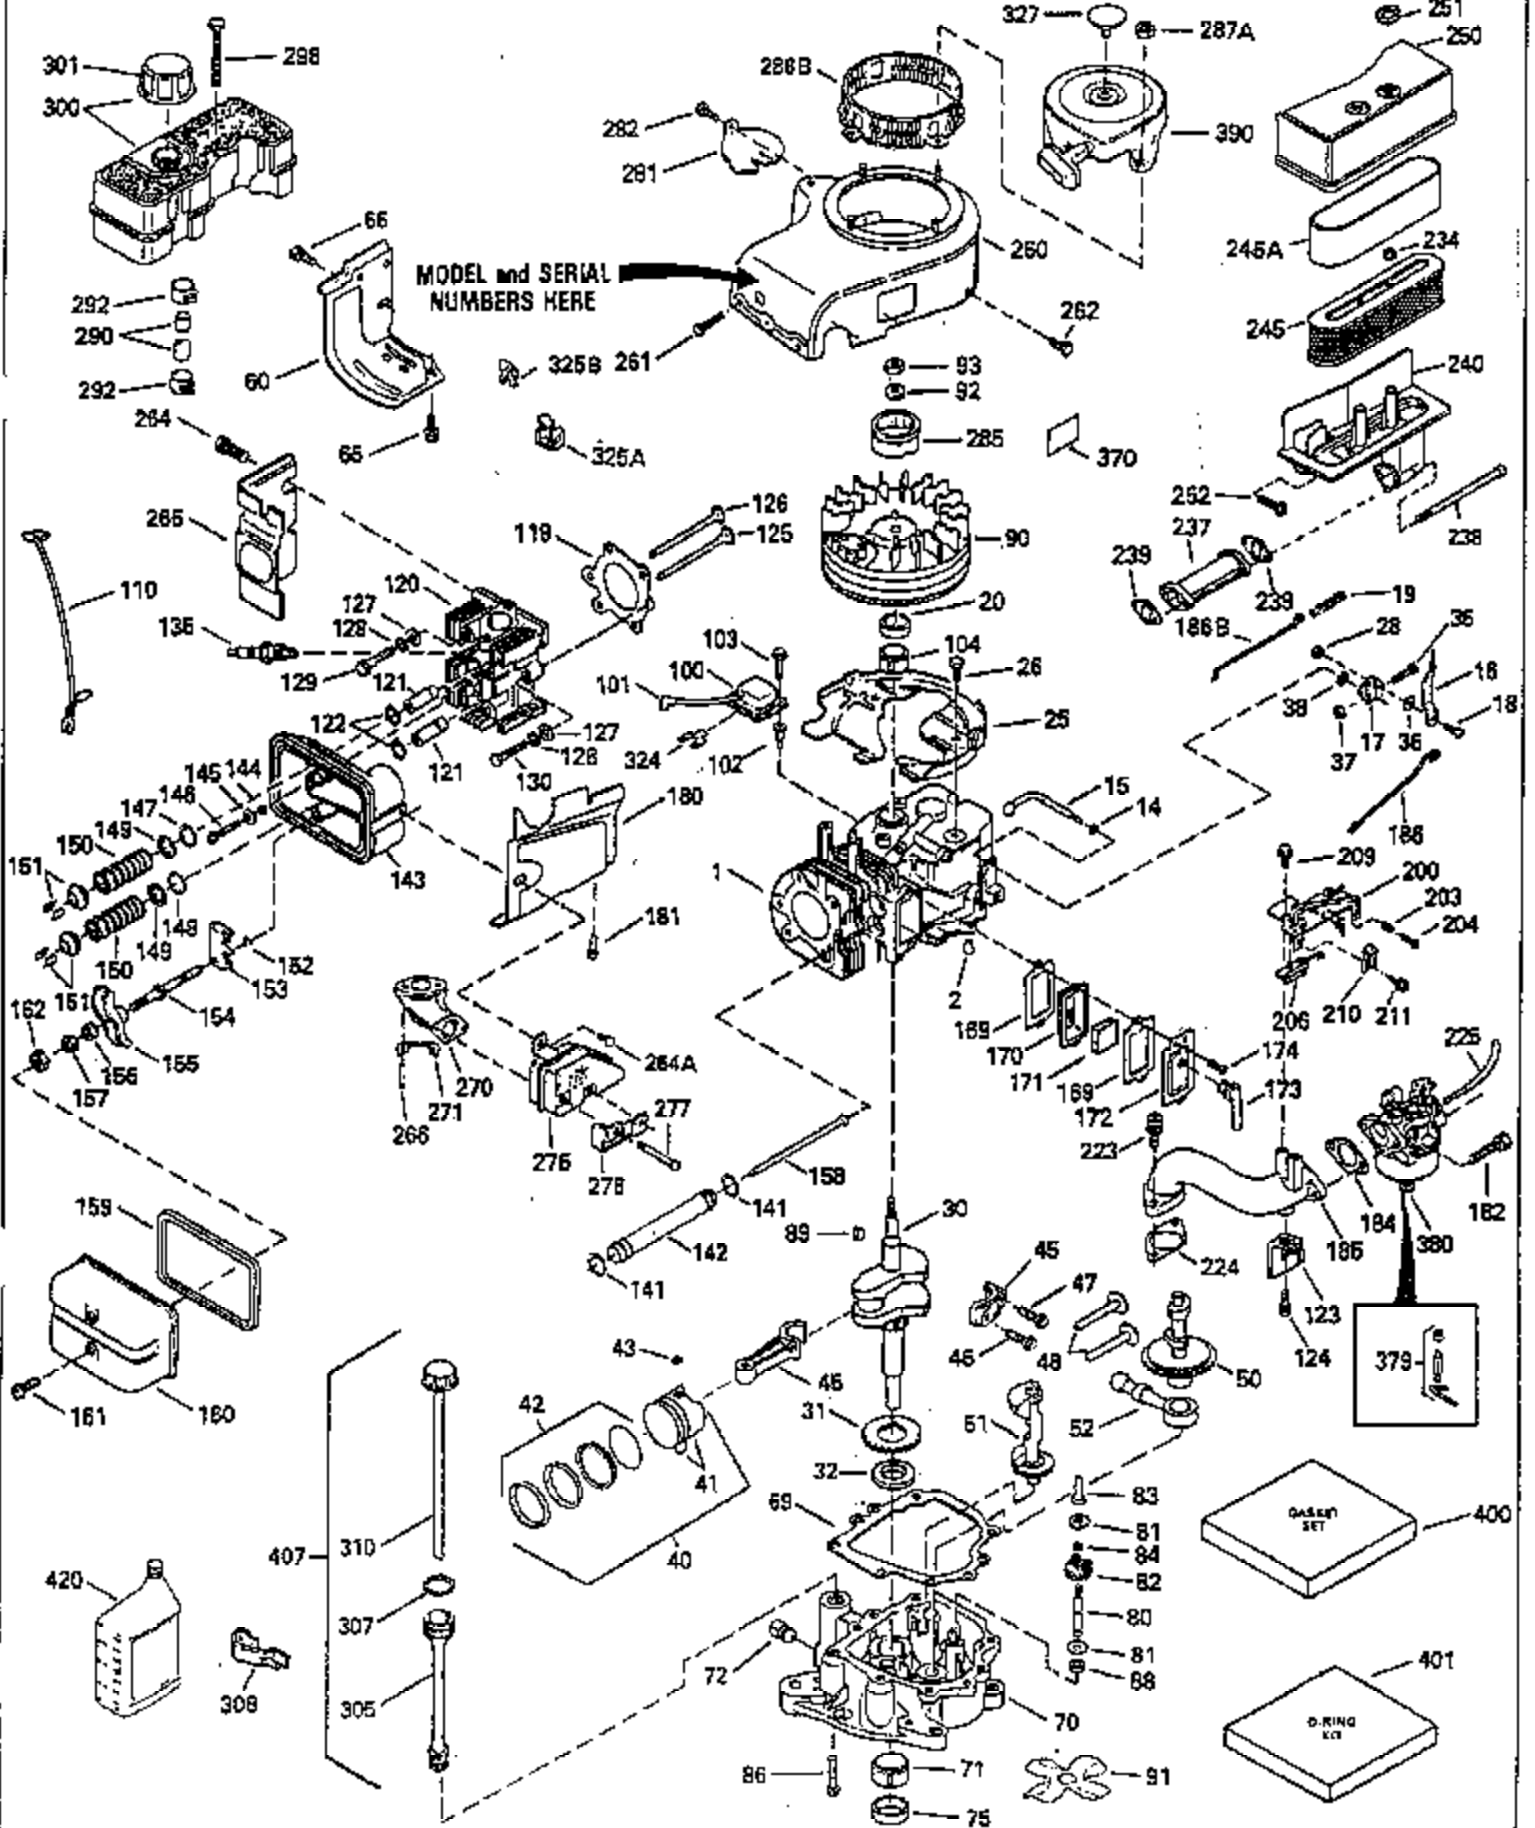

ILLUSTRATION SHOWS TYPICAL PARTS ONLY. ORDER BY PART NUMBER. PARTS NOT LISTED ARE SUPPLIED BY OEM.

Ref #	Part Number	Qty	Description
1	35323A		Cylinder (Incl. 2 & 20) (3-5/16" Bore)
2	27652		Dowel Pin
14	28277		Washer
15	35324		Governor Rod
16	35520		Governor Lever
17	29916		Governor Lever Clamp
18	650548		Screw, 8-32 x 5/16"
19	35203		Extension Spring
20	35319		Oil Seal
25	35326		Blower Housing Baffle
26	650561		Screw, 1/4-20 x 5/8"
28	30322		Lock Nut, 8-32
30	35336B		Crankshaft (Counterbalance)
31	35327		Counterbalance Gear
32	35653		Shim Washer (.015") (Use as required)
35	29826		Screw, 10-32 x 3/4"
36	29918		Lock Washer
37	29216		Lock Nut, 10-32
38	29642		Retaining Ring
45	35330A		Connecting Rod Ass'y. (Incl. 46 & 47)
46	650908		Connecting Rod Bolt
47	650882		Connecting Rod Bolt
48	35313		Valve Lifter
50	35314		Camshaft (MCR)
51	35315A		Counterbalance Weight
52	31356		Oil Pump
60	35316A		Blower Housing Extension
65	650128		Screw, 10-24 x 1/2"
66	30063		Screw, Torx T-30 , 1/4-20 x 1/2"
69	35317		* Mounting Flange Gasket
70	35711A		Mounting Flange (Incl. 72, 75 & 80)
72	31927		Oil Drain Plug
75	35319		Oil Seal
80	35712		Governor Shaft
81	35479		Washer, Flat
82	35321		Governor Gear Ass'y. (Incl. 81)
83	35322		Governor Spool
84	29193		Retaining Ring
86	650833		Screw, 1/4-20 x 1-3/16"
88	31707A		Spacer (Incl. 81)
89	32589		Flywheel Key
90	611093		Flywheel (3 amp w/ring gear)
92	650880		Lock Washer
93	650881		Flywheel Nut
100	35135		Solid State Ignition
101	610118		Spark Plug Cover
102	650872		Solid State Mounting Stud
103	650814		Screw, Torx T-15, 10-24 x 1"
119	35854		Gasket, Cylinder Head
120	35307		Cylinder Head
121	730218		Valve Guide Kit (Incl. 2 of 122)
122	792035		Retaining Ring
123	35288		Intake Pipe Brace
124	650738		Screw, 1/4-20 x 5/8"
125	35308		Exhaust Valve (Std.)
125	35433		Exhaust Valve (1/32" OS)
126	35309		Intake Valve (Std.)
126	35432		Intake Valve (1/32" OS)