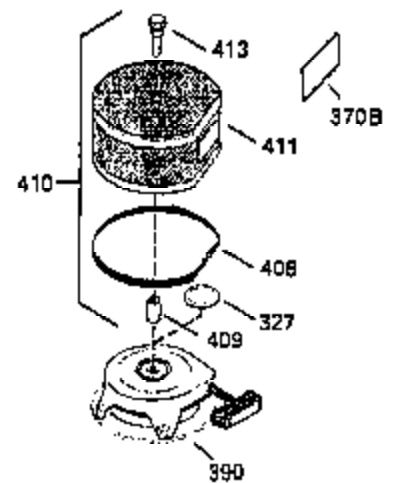

ILLUSTRATION SHOWS TYPICAL PARTS ONLY. ORDER BY PART NUMBER. PARTS NOT LISTED ARE SUPPLIED BY OEM.

**OPTIONAL ELECTRIC STARTER MOTOR**

**OPTIONAL SPARK ARRESTOR**

**OPTIONAL DEBRIS SCREEN**

Ref #	Part Number	Qty	Description
16	35520		Governor Lever
17	29916		Governor Lever Clamp
18	650548		Screw, 8-32 x 5/16"
19	35203		Extension Spring
28	30322		Lock Nut, 8-32
35	29826		Screw, 10-32 x 3/4"
36	29918		Lock Washer
37	29216		Lock Nut, 10-32
38	29642		Retaining Ring
60	35316A		Blower Housing Extension
65	650128		Screw, 10-24 x 1/2"
66	30063		Screw, Torx T-30 , 1/4-20 x 1/2"
172	28425		Valve Cover
173	35350		Breather Tube
174	650128		Screw, 10-24 x 1/2"
182	650517		Screw, 1/4-20 x 27/32"
186	35522		Governor Link
202	33802		Compression Spring
205	650777		Screw, 6-32 x 21/32"
207	35525		Throttle Link
209A	30200		Screw, 10-24 x 9/16"
210	27793		Conduit Clip
211	28942		Screw, 10-32 x 3/8"
216	35524		R.P.M. Adjusting Lever (Incl. 202, 205 & 206)
284	35428		Muffler Deflector
361	30063		Screw, Torx T-30, 1/4-20 x 1/2"
380	632490		Carburetor (Incl. 184) (Refer to Division 5, Section A, page A4-6 or Fiche 12, Grid F-5for breakdown)
395	35763A		Electric Starter Motor (12 Volt) (Refer to Division 5, Section D, page 30 or Fiche 12, Grid G-12 for breakdown)
396	33329D		Electric Starter Motor (120 Volt)(opt ional) Engine requires a ring gear flywheel (611091 minimum) and the cylinder must have drilled and tapped startermounting bosses to add the electric starter.
414	35352		Spark Arrestor Screen (Incl.416)(Opti onal)
416	650760		Screw, 8-32 x 3/8" (Optional)

ILLUSTRATION SHOWS TYPICAL PARTS ONLY. ORDER BY PART NUMBER. PARTS NOT LISTED ARE SUPPLIED BY OEM.

Ref #	Part Number	Qty	Description
314	650873		Screw, 1/4-20 x 3/4"
315A	611113		Alt.Coil (3 Amp DC)(Incl.321,322 & 32 3)