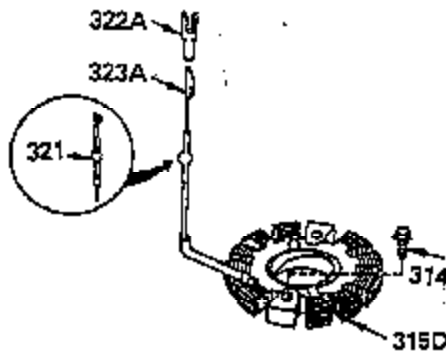

ILLUSTRATION SHOWS TYPICAL PARTS ONLY. ORDER BY PART NUMBER. PARTS NOT LISTED ARE SUPPLIED BY OEM.

OPTIONAL ELECTRIC STARTER MOTOR

OPTIONAL SPARK ARRESTOR

OPTIONAL DEBRIS SCREEN

Ref #	Part Number	Qty	Description
16	35520	1	Governor Lever
17	29916	1	Governor Lever Clamp
18	650548	1	Screw, 8-32 x 5/16"
19	35945	1	Extension Spring
28	30322	1	Lock Nut, 8-32
35	29826	1	Screw, 10-32 x 3/4"
36	29918	1	Lock Washer
37	29216	1	Lock Nut, 10-32
38	29642	1	Retaining Ring
60	35316	1	Blower Housing Extension
62	650760	1	Screw, 8-32 x 3/8"
63	28545	1	Grommet
64	30063	1	Screw, Torx T-30, 1/4-20 x 1/2"
65	650128	1	Screw, 10-24 x 1/2"
66	30063	1	Screw, Torx T-30, 1/4-20 x 1/2"
68	33356	1	Ground Terminal
172	28425	1	Valve Cover
173	35350	1	Breather Tube
174	650128	2	Screw, 10-24 x 1/2"
182	650517	2	Screw, 1/4-20 x 27/32"
186	35522	1	Governor Link
186A	35957	1	Choke Link
210	27793	1	Conduit Clip
211	28942	1	Screw, 10-32 x 3/8"
319	650735	2	Screw, 10-24 x 3/8"
320	611175	1	Regulator (5 Amp DC)
363	34148	1	Spring
380	632490	1	Carburetor (Incl. 184)

ILLUSTRATION SHOWS TYPICAL PARTS ONLY. ORDER BY PART NUMBER. PARTS NOT LISTED ARE SUPPLIED BY OEM.

Ref #	Part Number	Qty	Description
64	30063	1	Screw, Torx T-30, 1/4-20 x 1/2"
110A	36225	1	Ground Wire
314	650873	2	Screw, 1/4-20 X 3/4"
315	611176	1	Alternator Coil (5 Amp DC) (Incl. 322 & 323)
322	611117	1	Connector Body
323	611118	1	Terminal