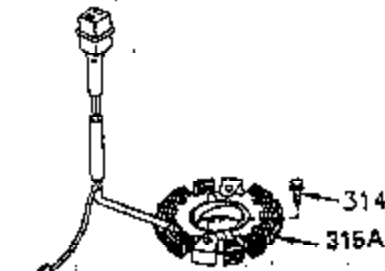

ILLUSTRATION SHOWS TYPICAL PARTS ONLY. ORDER BY PART NUMBER. PARTS NOT LISTED ARE SUPPLIED BY OEM.

OPTIONAL ELECTRIC STARTER MOTOR

OPTIONAL SPARK ARRESTOR

OPTIONAL DEBRIS SCREEN

Ref #	Part Number	Qty	Description
16	35520	1	Governor Lever
17	29916	1	Governor Lever Clamp
18	650548	1	Screw, 8-32 x 5/16"
19	35945	1	Extension Spring
28	30322	1	Lock Nut, 8-32
35	29826	1	Screw, 10-32 x 3/4"
36	29918	1	Lock Washer
37	29216	1	Lock Nut, 10-32
38	29642	1	Retaining Ring
60	35316	1	Blower Housing Extension
62	650760	1	Screw, 8-32 x 3/8"
63	28545	1	Grommet
64	30063	1	Screw, Torx T-30, 1/4-20 x 1/2"
65	650128	1	Screw, 10-24 x 1/2"
66	30063	1	Screw, Torx T-30, 1/4-20 x 1/2"
68	33356	1	Ground Terminal
172	28425	1	Valve Cover
173	35350	1	Breather Tube
174	650128	2	Screw, 10-24 x 1/2"
182	650517	2	Screw, 1/4-20 x 27/32"
186	35522	1	Governor Link
186A	35957	1	Choke Link
210	27793	1	Conduit Clip
211	28942	1	Screw, 10-32 x 3/8"
319	650735	2	Screw, 10-24 x 3/8"
320	611175	1	Regulator (5 Amp DC)
363	34148	1	Spring
380	632490	1	Carburetor (Incl. 184)

ILLUSTRATION SHOWS TYPICAL PARTS ONLY. ORDER BY PART NUMBER. PARTS NOT LISTED ARE SUPPLIED BY OEM.

Ref #	Part Number	Qty	Description
64	30063	1	Screw, Torx T-30, 1/4-20 x 1/2"
110A	36225	1	Ground Wire
314	650873	2	Screw, 1/4-20 X 3/4"
315	611176	1	Alternator Coil (5 Amp DC) (Incl. 322 & 323)
322	611117	1	Connector Body
323	611118	1	Terminal