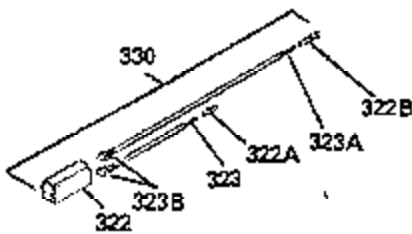

ILLUSTRATION SHOWS TYPICAL PARTS ONLY. ORDER BY PART NUMBER. PARTS NOT LISTED ARE SUPPLIED BY OEM. .

Ref #	Part Number	Qty	Description
64	30063	1	Screw, Torx T-30, 1/4-20 x 1/2"
245	35403	1	Air Cleaner Filter (Incl. 234)
262	29747B	2	Screw, Torx T-40, 5/16-24 x 21/32"
286A	35792	1	Debris Screen
287	650936	1	Screw, 10-32 x 13/32"
290	30705	1	Fuel Line
292	26460	2	Fuel Line Clamp
296	34279B	1	Fuel Filter (Incl. 292)
308A	33997	1	Fill Tube Clip
380	632490	1	Carburetor (Incl. 184)

ILLUSTRATION SHOWS TYPICAL PARTS ONLY. ORDER BY PART NUMBER. PARTS NOT LISTED ARE SUPPLIED BY OEM.

OPTIONAL ELECTRIC STARTER MOTOR

OPTIONAL SPARK ARRESTOR

OPTIONAL DEBRIS SCREEN

Ref #	Part Number	Qty	Description
16	35520	1	Governor Lever
17	29916	1	Governor Lever Clamp
18	650548	1	Screw, 8-32 x 5/16"
19	35945	1	Extension Spring
28	30322	1	Lock Nut, 8-32
35	29826	1	Screw, 10-32 x 3/4"
36	29918	1	Lock Washer
37	29216	1	Lock Nut, 10-32
38	29642	1	Retaining Ring
60	35316	1	Blower Housing Extension
62	650760	1	Screw, 8-32 x 3/8"
63	28545	1	Grommet
64	30063	1	Screw, Torx T-30, 1/4-20 x 1/2"
65	650128	1	Screw, 10-24 x 1/2"
66	30063	1	Screw, Torx T-30, 1/4-20 x 1/2"
68	33356	1	Ground Terminal
172	28425	1	Valve Cover
173	35350	1	Breather Tube
174	650128	2	Screw, 10-24 x 1/2"
182	650517	2	Screw, 1/4-20 x 27/32"
186	35522	1	Governor Link
186A	35957	1	Choke Link
210	27793	1	Conduit Clip
211	28942	1	Screw, 10-32 x 3/8"
319	650735	2	Screw, 10-24 x 3/8"
320	611175	1	Regulator (5 Amp DC)
363	34148	1	Spring
380	632490	1	Carburetor (Incl. 184)

ILLUSTRATION SHOWS TYPICAL PARTS ONLY. ORDER BY PART NUMBER. PARTS NOT LISTED ARE SUPPLIED BY OEM.

Ref #	Part Number	Qty	Description
64	30063	1	Screw, Torx T-30, 1/4-20 x 1/2"
110A	36225	1	Ground Wire
314	650873	2	Screw, 1/4-20 X 3/4"
315	611176	1	Alternator Coil (5 Amp DC) (Incl. 322 & 323)
322	611117	1	Connector Body
323	611118	1	Terminal