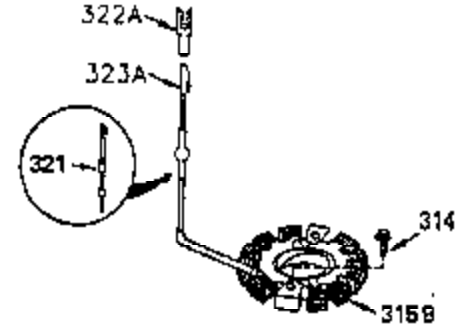

ILLUSTRATION SHOWS TYPICAL PARTS ONLY. ORDER BY PART NUMBER. PARTS NOT LISTED ARE SUPPLIED BY OEM.

OPTIONAL ELECTRIC STARTER MOTOR

OPTIONAL SPARK ARRESTOR

OPTIONAL DEBRIS SCREEN

Ref #	Part Number	Qty	Description
16	35520	1	Governor Lever
17	29916	1	Governor Lever Clamp
18	650548	1	Screw, 8-32 x 5/16"
19	35945	1	Extension Spring
28	30322	1	Lock Nut, 8-32
35	29826	1	Screw, 10-32 x 3/4"
36	29918	1	Lock Washer
37	29216	1	Lock Nut, 10-32
38	29642	1	Retaining Ring
60	35316	1	Blower Housing Extension
62	650760	1	Screw, 8-32 x 3/8"
63	28545	1	Grommet
64	30063	1	Screw, Torx T-30, 1/4-20 x 1/2"
65	650128	1	Screw, 10-24 x 1/2"
66	30063	1	Screw, Torx T-30, 1/4-20 x 1/2"
68	33356	1	Ground Terminal
172	28425	1	Valve Cover
173	35350	1	Breather Tube
174	650128	2	Screw, 10-24 x 1/2"
182	650517	2	Screw, 1/4-20 x 27/32"
186	35522	1	Governor Link
186A	35957	1	Choke Link
210	27793	1	Conduit Clip
211	28942	1	Screw, 10-32 x 3/8"
319	650735	2	Screw, 10-24 x 3/8"
320	611175	1	Regulator (5 Amp DC)
363	34148	1	Spring
380	632490	1	Carburetor (Incl. 184)

ILLUSTRATION SHOWS TYPICAL PARTS ONLY. ORDER BY PART NUMBER. PARTS NOT LISTED ARE SUPPLIED BY OEM.

Ref #	Part Number	Qty	Description
64	30063	1	Screw, Torx T-30, 1/4-20 x 1/2"
110A	36225	1	Ground Wire
314	650873	2	Screw, 1/4-20 X 3/4"
315	611176	1	Alternator Coil (5 Amp DC) (Incl. 322 & 323)
322	611117	1	Connector Body
323	611118	1	Terminal