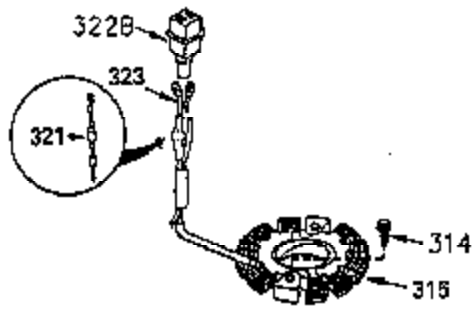

ILLUSTRATION SHOWS TYPICAL PARTS ONLY. ORDER BY PART NUMBER. PARTS NOT LISTED ARE SUPPLIED BY OEM.

OPTIONAL ELECTRIC STARTER MOTOR

OPTIONAL SPARK ARRESTOR

OPTIONAL DEBRIS SCREEN

Ref #	Part Number	Qty	Description
16	35520	1	Governor Lever
17	29916	1	Governor Lever Clamp
18	650548	1	Screw, 8-32 x 5/16"
19	35945	1	Extension Spring
28	30322	1	Lock Nut, 8-32
35	29826	1	Screw, 10-32 x 3/4"
36	29918	1	Lock Washer
37	29216	1	Lock Nut, 10-32
38	29642	1	Retaining Ring
60	35316	1	Blower Housing Extension
62	650760	1	Screw, 8-32 x 3/8"
63	28545	1	Grommet
64	30063	1	Screw, Torx T-30, 1/4-20 x 1/2"
65	650128	1	Screw, 10-24 x 1/2"
66	30063	1	Screw, Torx T-30, 1/4-20 x 1/2"
68	33356	1	Ground Terminal
172	28425	1	Valve Cover
173	35350	1	Breather Tube
174	650128	2	Screw, 10-24 x 1/2"
182	650517	2	Screw, 1/4-20 x 27/32"
186	35522	1	Governor Link
186A	35957	1	Choke Link
210	27793	1	Conduit Clip
211	28942	1	Screw, 10-32 x 3/8"
319	650735	2	Screw, 10-24 x 3/8"
320	611175	1	Regulator (5 Amp DC)
363	34148	1	Spring
380	632490	1	Carburetor (Incl. 184)

ILLUSTRATION SHOWS TYPICAL PARTS ONLY. ORDER BY PART NUMBER. PARTS NOT LISTED ARE SUPPLIED BY OEM.

Ref #	Part Number	Qty	Description
64	30063	1	Screw, Torx T-30, 1/4-20 x 1/2"
110A	36225	1	Ground Wire
314	650873	2	Screw, 1/4-20 X 3/4"
315	611176	1	Alternator Coil (5 Amp DC) (Incl. 322 & 323)
322	611117	1	Connector Body
323	611118	1	Terminal