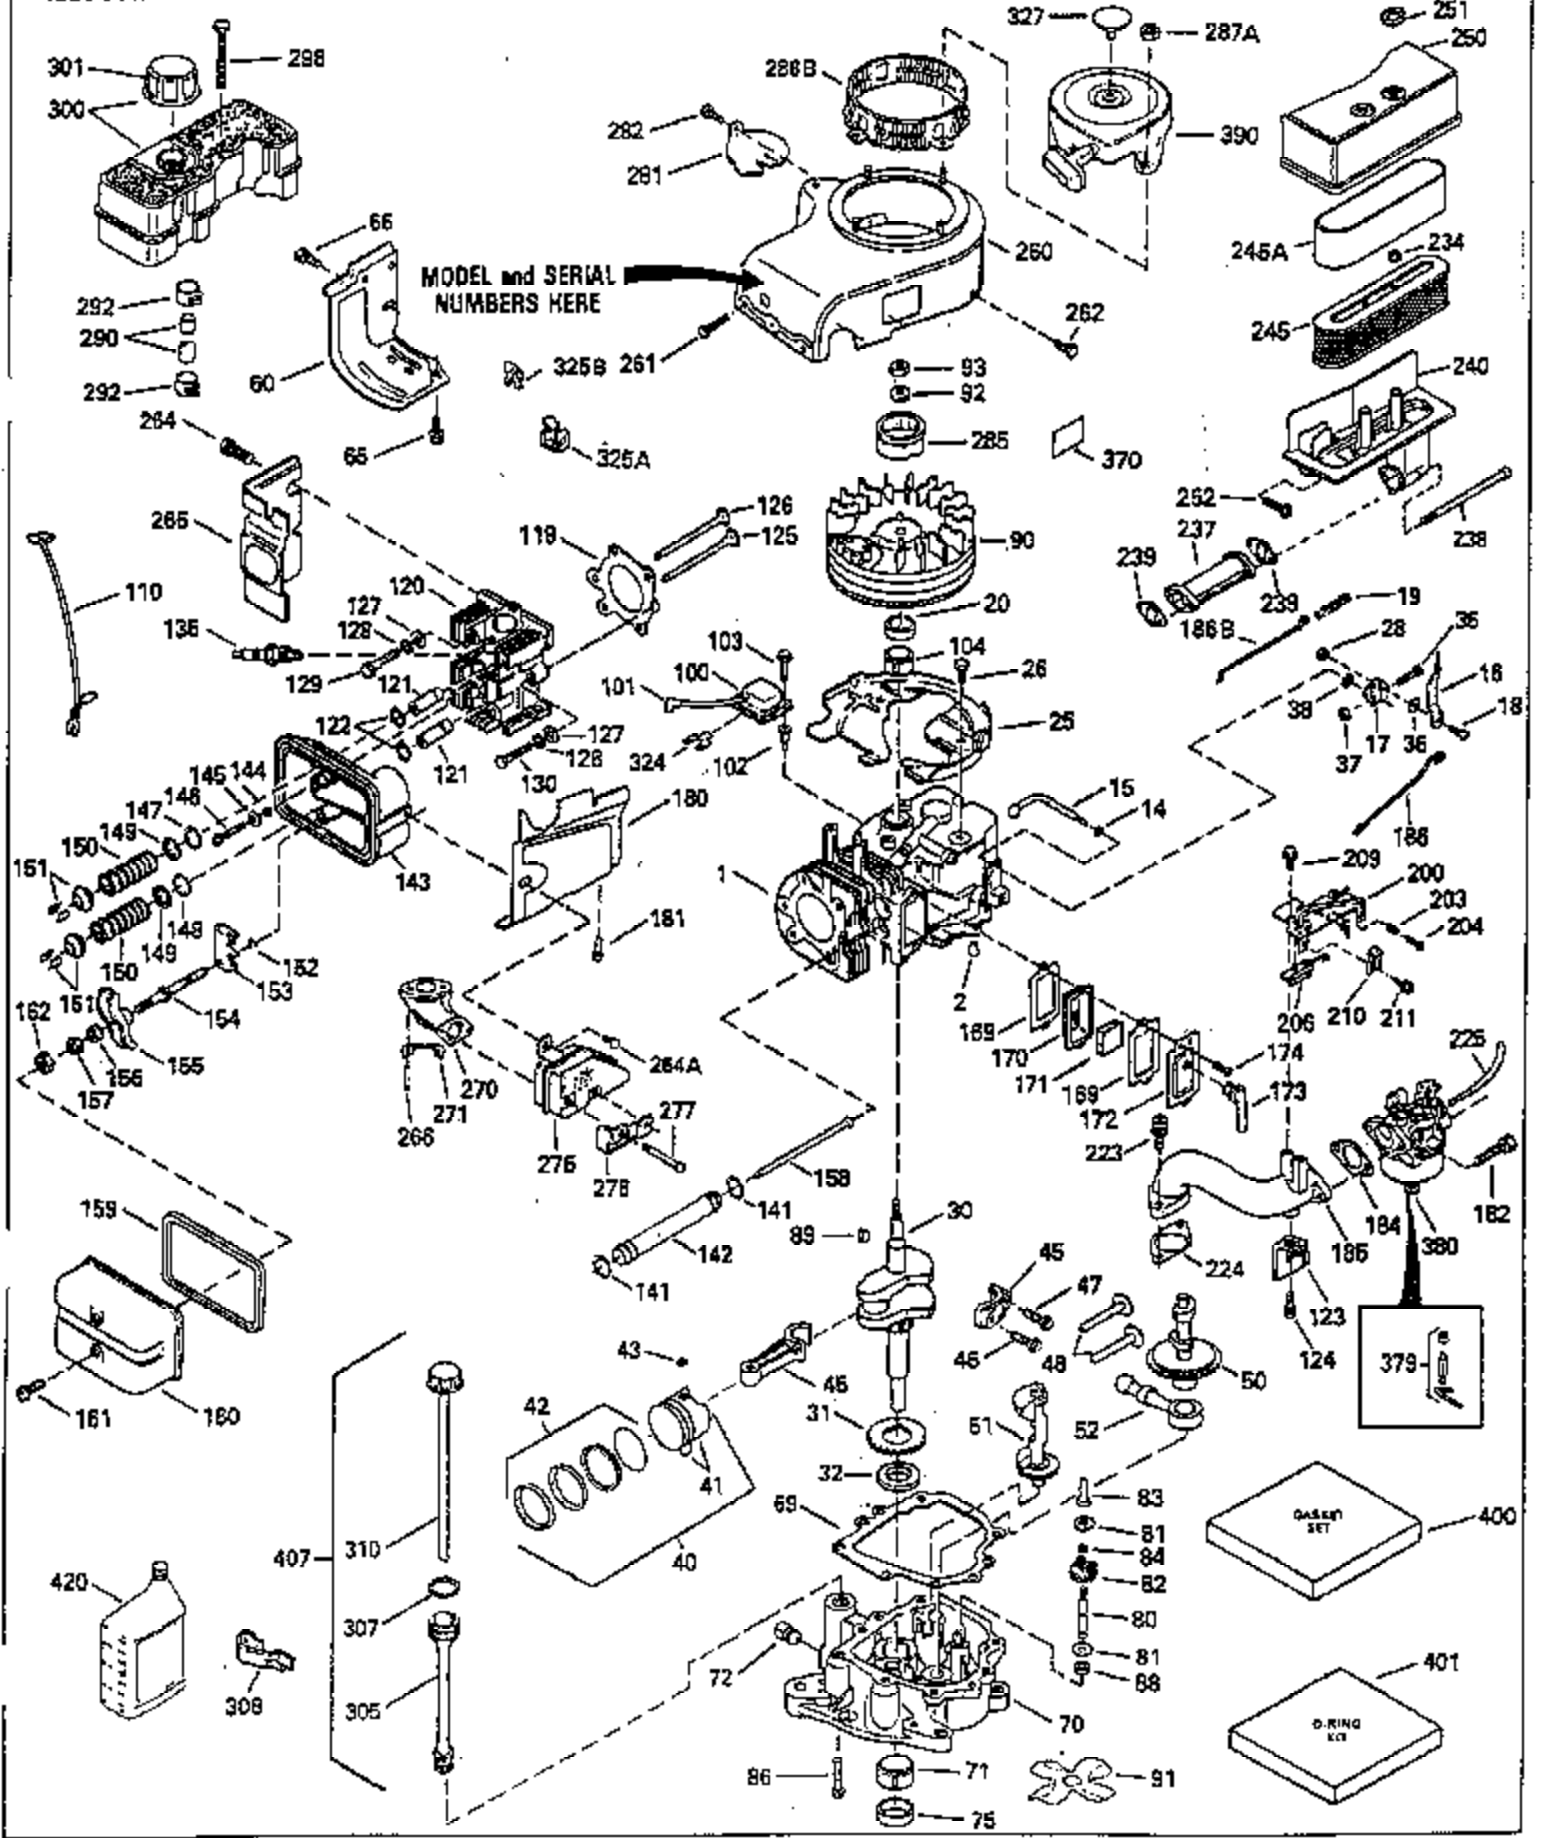

ILLUSTRATION SHOWS TYPICAL PARTS ONLY. ORDER BY PART NUMBER. PARTS NOT LISTED ARE SUPPLIED BY OEM.

Ref #	Part Number	Qty	Description
1	35323A	1	Cylinder (Incl. 2 & 20)
2	27652	2	Dowel Pin
14	28277	2	Washer
15	35324	1	Governor Rod
16	35520	1	Governor Lever
17	29916	1	Governor Lever Clamp
18	650548	1	Screw, 8-32 x 5/16"
19	35945	1	Extension Spring
20	35319	1	Oil Seal
25	35326	1	Blower Housing Baffle
26	650561	2	Screw, 1/4-20 x 5/8"
28	30322	1	Lock Nut, 8-32
30	35336B	1	Crankshaft
31	35327	1	Counterbalance Gear
35	29826	1	Screw, 10-32 x 3/4"
36	29918	1	Lock Washer
37	29216	1	Lock Nut, 10-32
38	29642	1	Retaining Ring
40	35776	1	Piston, Pin & Ring Set (Std.)
40	35777	1	Piston, Pin & Ring Set (.010" OS)
40	35778	1	Piston, Pin & Ring Set (.020" OS)
41	35773	1	Piston & Pin Ass'y. (Std.) (Incl. 43)
41	35774	1	Piston & Pin Ass'y. (.010" OS) (Incl. 43)
41	35775	1	Piston & Pin Ass'y. (.020" OS) (Incl. 43)
42	35779	1	Ring Set (Std.)
42	35780	1	Ring Set (.010" OS)
42	35781	1	Ring Set (.020" OS)
43	35772	2	Piston Pin Retaining Ring
45	35330A	1	Connecting Rod Ass'y. (Incl. 46 & 47)
46	650908	1	Connecting Rod Bolt
47	650882	1	Connecting Rod Bolt
48	35313	2	Valve Lifter
50	35939	1	Camshaft (MCR)
51	35315A	1	Counterbalance Weight
52	31356	1	Oil Pump Ass'y.
60	35316	1	Blower Housing Extension
64	30063	1	Screw, Torx T-30, 1/4-20 x 1/2"
65	650128	1	Screw, 10-24 x 1/2"
66	30063	1	Screw, Torx T-30, 1/4-20 x 1/2"
69	35317	1	* Mounting Flange Gasket
70	35711A	1	Mounting Flange (Incl. 72, 75 & 80)
72	31927	1	Oil Drain Plug
75	35319	1	Oil Seal
80	35712	1	Governor Shaft
81	35479	2	Washer
82	35321	1	Governor Gear Ass'y.
83	35322	1	Governor Spool
84	29193	1	Retaining Ring
86	650833	7	Screw, 1/4-20 x 1-3/16"
88	31707A	1	Spacer
89	32589	1	Flywheel Key
90	611177	1	Flywheel (W/Ring Gear)
91	35935	1	Crankshaft Fan
92	650880	1	Lock Washer
93	650881	1	Flywheel Nut
100	35135	1	Solid State Ignition
101	610118	1	Spark Plug Cover
102	650872	2	Solid State Mounting Stud