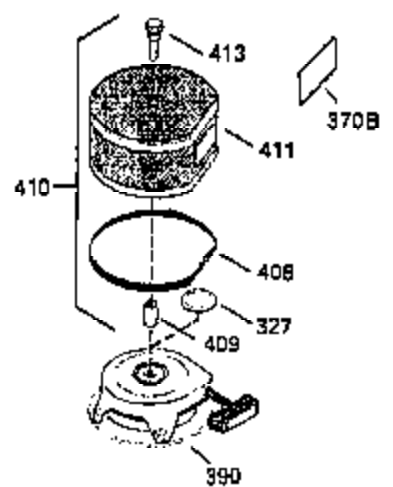

ILLUSTRATION SHOWS TYPICAL PARTS ONLY. ORDER BY PART NUMBER. PARTS NOT LISTED ARE SUPPLIED BY OEM. .

Ref #	Part Number	Qty	Description
64	30063	1	Screw, Torx T-30, 1/4-20 x 1/2"
245	35403	1	Air Cleaner Filter (Incl. 234)
262	29747B	2	Screw, Torx T-40, 5/16-24 x 21/32"
286A	35792	1	Debris Screen
287	650936	1	Screw, 10-32 x 13/32"
290	30705	1	Fuel Line
292	26460	2	Fuel Line Clamp
296	34279B	1	Fuel Filter (Incl. 292)
308A	33997	1	Fill Tube Clip
380	632490	1	Carburetor (Incl. 184)

ILLUSTRATION SHOWS TYPICAL PARTS ONLY. ORDER BY PART NUMBER. PARTS NOT LISTED ARE SUPPLIED BY OEM.

OPTIONAL ELECTRIC STARTER MOTOR

OPTIONAL SPARK ARRESTOR

OPTIONAL DEBRIS SCREEN

Ref #	Part Number	Qty	Description
16	35520	1	Governor Lever
17	29916	1	Governor Lever Clamp
18	650548	1	Screw, 8-32 x 5/16"
19	35945	1	Extension Spring
28	30322	1	Lock Nut, 8-32
35	29826	1	Screw, 10-32 x 3/4"
36	29918	1	Lock Washer
37	29216	1	Lock Nut, 10-32
38	29642	1	Retaining Ring
60	35316	1	Blower Housing Extension
62	650760	1	Screw, 8-32 x 3/8"
63	28545	1	Grommet
64	30063	1	Screw, Torx T-30, 1/4-20 x 1/2"
65	650128	1	Screw, 10-24 x 1/2"
66	30063	1	Screw, Torx T-30, 1/4-20 x 1/2"
68	33356	1	Ground Terminal
172	28425	1	Valve Cover
173	35350	1	Breather Tube
174	650128	2	Screw, 10-24 x 1/2"
182	650517	2	Screw, 1/4-20 x 27/32"
186	35522	1	Governor Link
186A	35957	1	Choke Link
210	27793	1	Conduit Clip
211	28942	1	Screw, 10-32 x 3/8"
319	650735	2	Screw, 10-24 x 3/8"
320	611175	1	Regulator (5 Amp DC)
363	34148	1	Spring
380	632490	1	Carburetor (Incl. 184)

ILLUSTRATION SHOWS TYPICAL PARTS ONLY. ORDER BY PART NUMBER. PARTS NOT LISTED ARE SUPPLIED BY OEM.

Ref #	Part Number	Qty	Description
64	30063	1	Screw, Torx T-30, 1/4-20 x 1/2"
110A	36225	1	Ground Wire
314	650873	2	Screw, 1/4-20 X 3/4"
315	611176	1	Alternator Coil (5 Amp DC) (Incl. 322 & 323)
322	611117	1	Connector Body
323	611118	1	Terminal