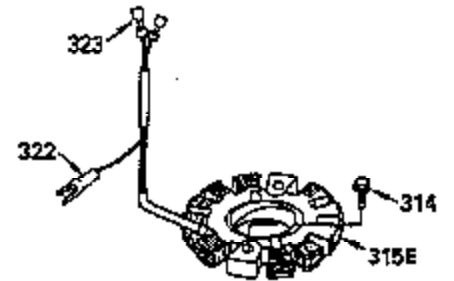

ILLUSTRATION SHOWS TYPICAL PARTS ONLY. ORDER BY PART NUMBER. PARTS NOT LISTED ARE SUPPLIED BY OEM.

OPTIONAL ELECTRIC STARTER MOTOR

OPTIONAL SPARK ARRESTOR

OPTIONAL DEBRIS SCREEN

Ref #	Part Number	Qty	Description
16	35520	1	Governor Lever
17	29916	1	Governor Lever Clamp
18	650548	1	Screw, 8-32 x 5/16"
19	35945	1	Extension Spring
28	30322	1	Lock Nut, 8-32
35	29826	1	Screw, 10-32 x 3/4"
36	29918	1	Lock Washer
37	29216	1	Lock Nut, 10-32
38	29642	1	Retaining Ring
60	35316	1	Blower Housing Extension
62	650760	1	Screw, 8-32 x 3/8"
63	28545	1	Grommet
64	30063	1	Screw, Torx T-30, 1/4-20 x 1/2"
65	650128	1	Screw, 10-24 x 1/2"
66	30063	1	Screw, Torx T-30, 1/4-20 x 1/2"
68	33356	1	Ground Terminal
172	28425	1	Valve Cover
173	35350	1	Breather Tube
174	650128	2	Screw, 10-24 x 1/2"
182	650517	2	Screw, 1/4-20 x 27/32"
186	35522	1	Governor Link
186A	35957	1	Choke Link
210	27793	1	Conduit Clip
211	28942	1	Screw, 10-32 x 3/8"
319	650735	2	Screw, 10-24 x 3/8"
320	611175	1	Regulator (5 Amp DC)
363	34148	1	Spring
380	632490	1	Carburetor (Incl. 184)

ILLUSTRATION SHOWS TYPICAL PARTS ONLY. ORDER BY PART NUMBER. PARTS NOT LISTED ARE SUPPLIED BY OEM.

Ref #	Part Number	Qty	Description
64	30063	1	Screw, Torx T-30, 1/4-20 x 1/2"
110A	36225	1	Ground Wire
314	650873	2	Screw, 1/4-20 X 3/4"
315	611176	1	Alternator Coil (5 Amp DC) (Incl. 322 & 323)
322	611117	1	Connector Body
323	611118	1	Terminal