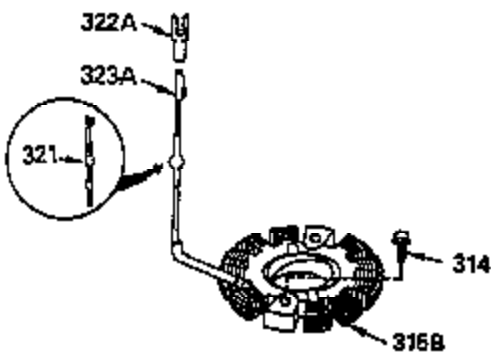

Ref #	Part Number	Qty	Description
237	35286	1	Air Cleaner Adapter
238	650875	2	Screw, 10-32 x 5-1/4"
239	33629	2	* Carburetor Gasket
240	35402B	1	Air Cleaner Body (Incl. 239)
245A	35404	1	Air Cleaner Filter
245	35403	1	Air Cleaner Filter (Incl. 234)
250	35405	1	Air Cleaner Cover
251	650886	2	Wing Nut, 1/4-20
252	650887	1	Screw, 1/4-20 x 1"
261	30063	1	Screw, Torx T-30, 1/4-20 x 1/2"
290	34357	1	Fuel Line
292A	35864	1	Fuel Filter Clamp
292	26460	2	Fuel Line Clamp
296	34279B	1	Fuel Filter (Incl. 292A)
305	35574	1	Oil Fill Tube
307	35499	1	"O" Ring
308	35437	1	Fill Tube Clip
308A	33997	1	Fill Tube Clip
310	35576	1	Dipstick
348	35426	1	Remote Choke Bracket
349	650767	2	Screw, 8-32 x 27/64"
380	632494	1	Carburetor (Incl. 184)
400	35855	1	* Gasket Set (Incl. items marked PK i n notes) Incl. part #'s 27896A (2), 28264 (2), 33263 (1), 33481 (4), 33484 (1), 33509 (1), 33515A (1), 33629 (2), 34410 (1), 35295 (2), 35299B (1), 35317 (1), 35762 (2), 35854 (1)
401	35332	1	* "O" Ring Kit (Also Incl. in 400) 28264 (2), 33481 (4), 33484 (1), 33509 (1), 34410 (1), 35295 (2), 35299B (1)
420	730225	1	SAE 30 4-Cycle Engine Oil (Quart)

ILLUSTRATION SHOWS TYPICAL PARTS ONLY. ORDER PART NUMBER. PARTS NOT LISTED ARE SUPPLIED BY OEM.

VIEW 3 OF 3