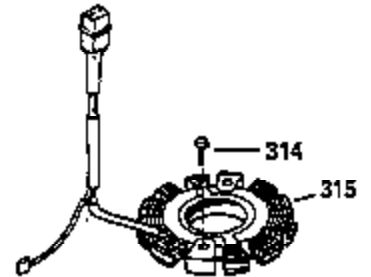

Ref #	Part Number	Qty	Description
237	35286	1	Air Cleaner Adapter
238	650875	2	Screw, 10-32 x 5-1/4"
239	33629	2	* Carburetor Gasket
240	35402B	1	Air Cleaner Body (Incl. 239)
245A	35404	1	Air Cleaner Filter
245	35403	1	Air Cleaner Filter (Incl. 234)
250	35405	1	Air Cleaner Cover
251	650886	2	Wing Nut, 1/4-20
252	650887	1	Screw, 1/4-20 x 1"
261	30063	1	Screw, Torx T-30, 1/4-20 x 1/2"
290	34357	1	Fuel Line
292A	35864	1	Fuel Filter Clamp
292	26460	2	Fuel Line Clamp
296	34279B	1	Fuel Filter (Incl. 292A)
305	35574	1	Oil Fill Tube
307	35499	1	"O" Ring
308	35437	1	Fill Tube Clip
308A	33997	1	Fill Tube Clip
310	35576	1	Dipstick
348	35426	1	Remote Choke Bracket
349	650767	2	Screw, 8-32 x 27/64"
380	632494	1	Carburetor (Incl. 184)
400	35855	1	* Gasket Set (Incl. items marked PK i n notes) Incl. part #'s 27896A (2), 28264 (2), 33263 (1), 33481 (4), 33484 (1), 33509 (1), 33515A (1), 33629 (2), 34410 (1), 35295 (2), 35299B (1), 35317 (1), 35762 (2), 35854 (1)
401	35332	1	* "O" Ring Kit (Also Incl. in 400) 28264 (2), 33481 (4), 33484 (1), 33509 (1), 34410 (1), 35295 (2), 35299B (1)
420	730225	1	SAE 30 4-Cycle Engine Oil (Quart)

ILLUSTRATION SHOWS TYPICAL PARTS ONLY. ORDER PART NUMBER. PARTS NOT LISTED ARE SUPPLIED BY OEM.

VIEW 3 OF 3