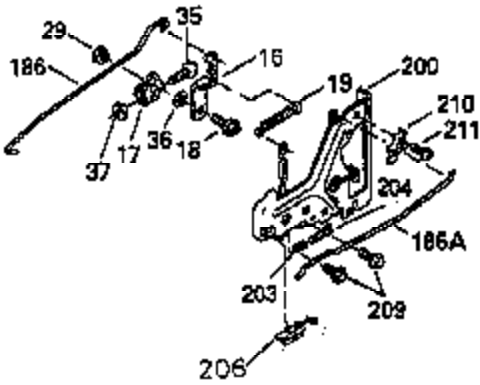

Ref #	Part Number	Qty	Description
237	35286	1	Air Cleaner Adapter
238	650875	2	Screw, 10-32 x 5-1/4"
239	33629	2	* Carburetor Gasket
240	35402B	1	Air Cleaner Body (Incl. 239)
245A	35404	1	Air Cleaner Filter
245	35403	1	Air Cleaner Filter (Incl. 234)
250	35405	1	Air Cleaner Cover
251	650886	2	Wing Nut, 1/4-20
252	650887	1	Screw, 1/4-20 x 1"
261	30063	1	Screw, Torx T-30, 1/4-20 x 1/2"
290	34357	1	Fuel Line
292A	35864	1	Fuel Filter Clamp
292	26460	2	Fuel Line Clamp
296	34279B	1	Fuel Filter (Incl. 292A)
305	35574	1	Oil Fill Tube
307	35499	1	"O" Ring
308	35437	1	Fill Tube Clip
308A	33997	1	Fill Tube Clip
310	35576	1	Dipstick
348	35426	1	Remote Choke Bracket
349	650767	2	Screw, 8-32 x 27/64"
380	632494	1	Carburetor (Incl. 184)
400	35855	1	* Gasket Set (Incl. items marked PK i n notes) Incl. part #'s 27896A (2), 28264 (2), 33263 (1), 33481 (4), 33484 (1), 33509 (1), 33515A (1), 33629 (2), 34410 (1), 35295 (2), 35299B (1), 35317 (1), 35762 (2), 35854 (1)
401	35332	1	* "O" Ring Kit (Also Incl. in 400) 28264 (2), 33481 (4), 33484 (1), 33509 (1), 34410 (1), 35295 (2), 35299B (1)
420	730225	1	SAE 30 4-Cycle Engine Oil (Quart)

ILLUSTRATION SHOWS TYPICAL PARTS ONLY. ORDER PART NUMBER. PARTS NOT LISTED ARE SUPPLIED BY OEM.

VIEW 3 OF 3