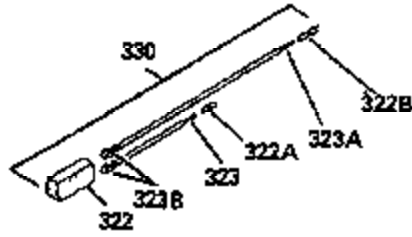

Ref #	Part Number	Qty	Description
237	35286	1	Air Cleaner Adapter
238	650875	2	Screw, 10-32 x 5-1/4"
239	33629	2	* Carburetor Gasket
240	35402B	1	Air Cleaner Body (Incl. 239)
245A	35404	1	Air Cleaner Filter
245	35403	1	Air Cleaner Filter (Incl. 234)
250	35405	1	Air Cleaner Cover
251	650886	2	Wing Nut, 1/4-20
252	650887	1	Screw, 1/4-20 x 1"
261	30063	1	Screw, Torx T-30, 1/4-20 x 1/2"
290	34357	1	Fuel Line
292A	35864	1	Fuel Filter Clamp
292	26460	2	Fuel Line Clamp
296	34279B	1	Fuel Filter (Incl. 292A)
305	35574	1	Oil Fill Tube
307	35499	1	"O" Ring
308	35437	1	Fill Tube Clip
308A	33997	1	Fill Tube Clip
310	35576	1	Dipstick
348	35426	1	Remote Choke Bracket
349	650767	2	Screw, 8-32 x 27/64"
380	632494	1	Carburetor (Incl. 184)
400	35855	1	* Gasket Set (Incl. items marked PK i n notes) Incl. part #'s 27896A (2), 28264 (2), 33263 (1), 33481 (4), 33484 (1), 33509 (1), 33515A (1), 33629 (2), 34410 (1), 35295 (2), 35299B (1), 35317 (1), 35762 (2), 35854 (1)
401	35332	1	* "O" Ring Kit (Also Incl. in 400) 28264 (2), 33481 (4), 33484 (1), 33509 (1), 34410 (1), 35295 (2), 35299B (1)
420	730225	1	SAE 30 4-Cycle Engine Oil (Quart)

ILLUSTRATION SHOWS TYPICAL PARTS ONLY. ORDER PART NUMBER. PARTS NOT LISTED ARE SUPPLIED BY OEM.

VIEW 3 OF 3