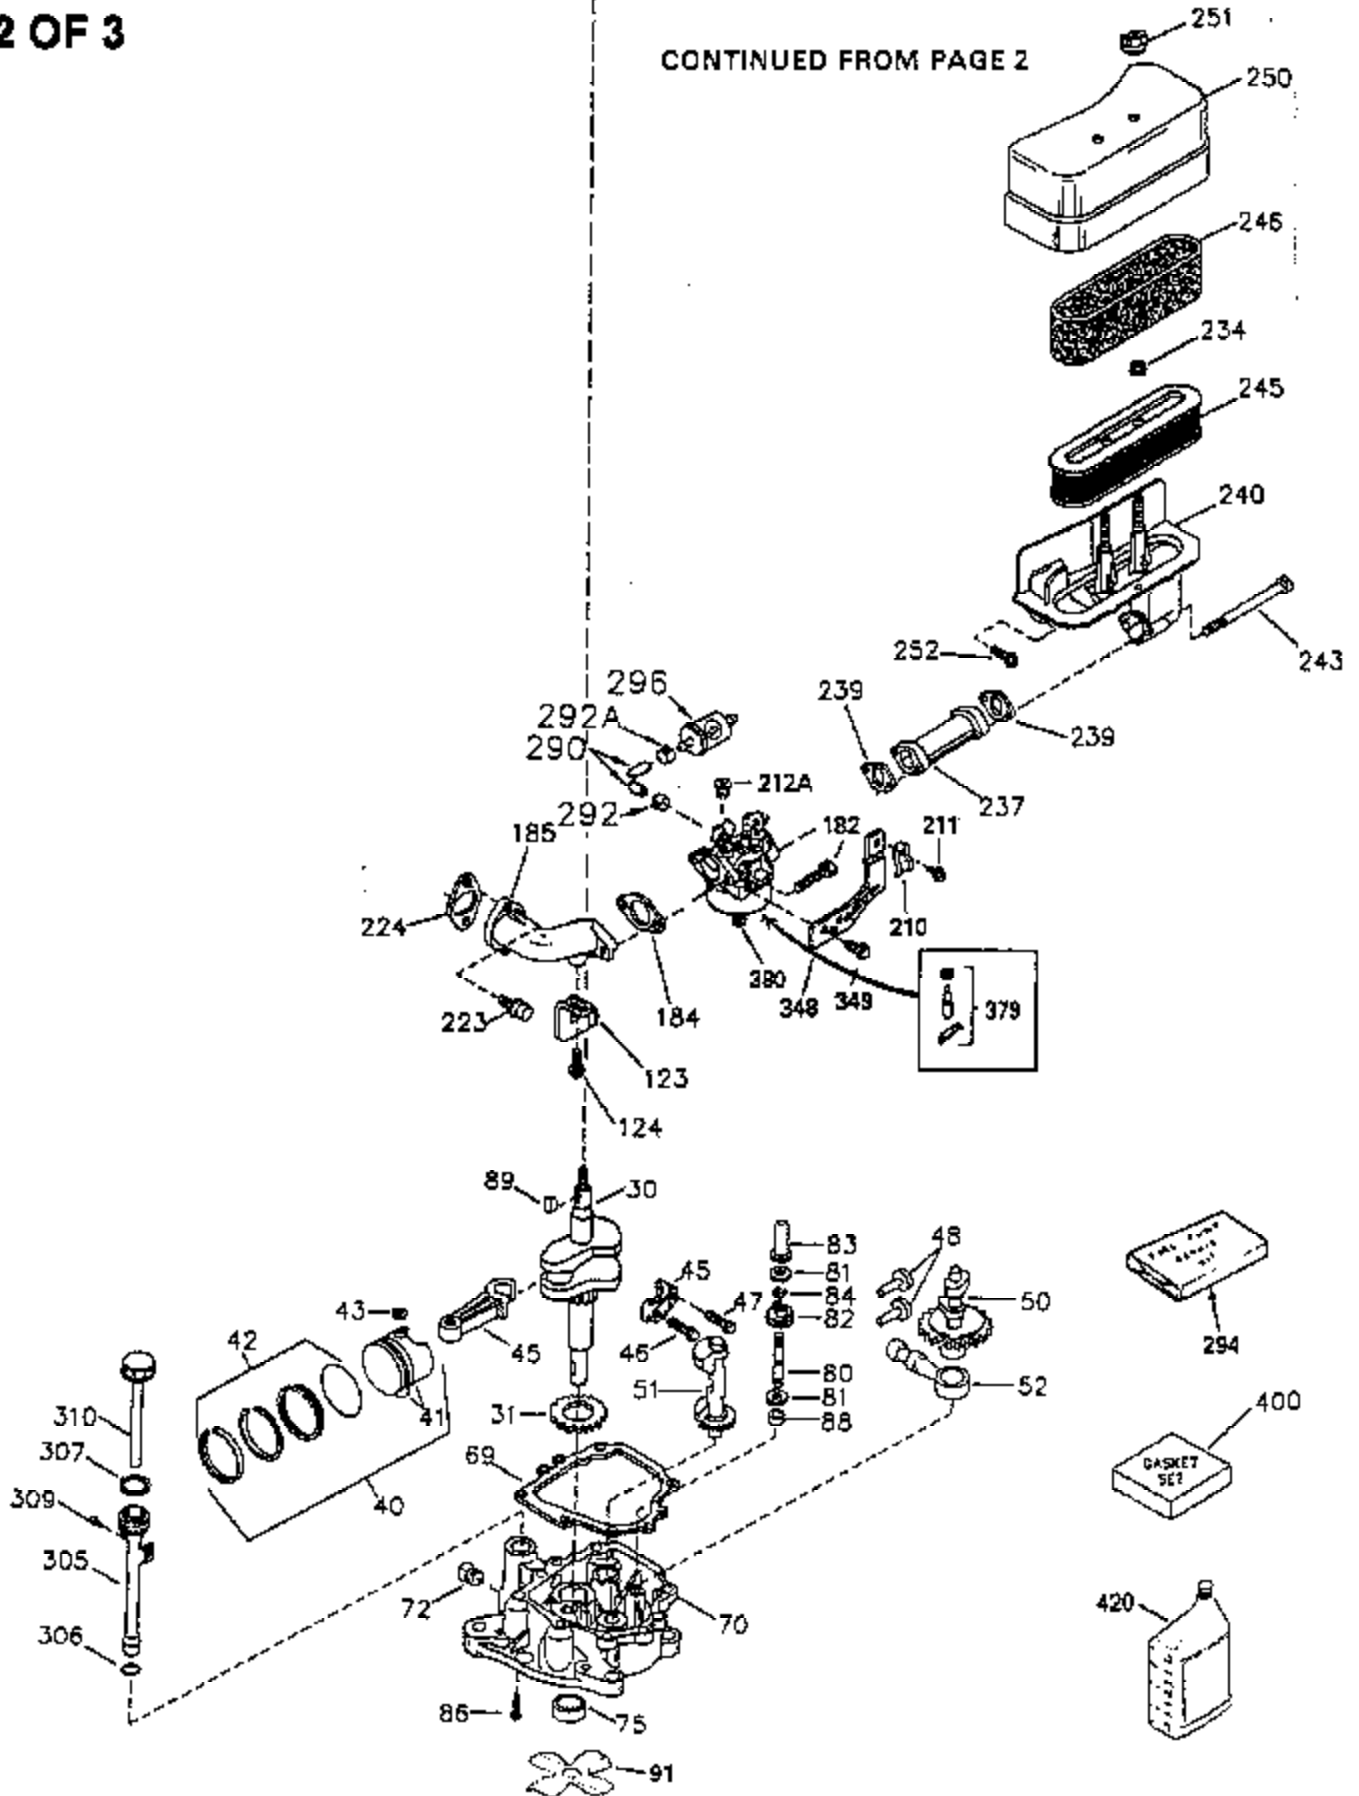

ILLUSTRATION SHOWS TYPICAL PARTS ONLY. ORDER BY PART NUMBER. PARTS NOT LISTED ARE SUPPLIED BY DEM.

VIEW 2 OF 3

CONTINUED FROM PAGE 2

Ref #	Part Number	Qty	Description
28	30322	1	Lock Nut, 8-32
30	35336A	1	Crankshaft
31	35327	1	Counterbalance Gear
40	35776	1	Piston, Pin & Ring Set (Std.)
40	35777	1	Piston, Pin & Ring Set (.010" OS)
40	35778	1	Piston, Pin & Ring Set (.020" OS)
41	35773	1	Piston & Pin Ass'y. (Std.) (Incl. 43)
41	35774	1	Piston & Pin Ass'y. (.010" OS) (Incl. 43)
41	35775	1	Piston & Pin Ass'y. (.020" OS) (Incl. 43)
42	35779	1	Ring Set (Std.)
42	35780	1	Ring Set (.010" OS)
42	35781	1	Ring Set (.020" OS)
43	35772	2	Piston Pin Retaining Ring
45	35330A	1	Connecting Rod Ass'y. (Incl. 46 & 47)
46	650908	1	Connecting Rod Bolt
47	650882	1	Connecting Rod Bolt
48	35313	2	Valve Lifter
50	35939	1	Camshaft (MCR)
51	35315	1	Counterbalance Weight
52	31356	1	Oil Pump Ass'y.
69	35317	1	* Mounting Flange Gasket
70	35711A	1	Mounting Flange (Incl. 72, 75 & 80)
72	31927	1	Oil Drain Plug
75	35319	1	Oil Seal
80	35712	1	Governor Shaft
81	35479	2	Washer
82	35321	1	Governor Gear Ass'y.
83	35322	1	Governor Spool
84	29193	1	Retaining Ring
86	650833	7	Screw, 1/4-20 x 1-3/16"
88	31707A	1	Spacer
89	32589	1	Flywheel Key
121	730218	2	Valve Guide Kit (Incl. 2 of 122)
122	792035	2	Retaining Ring
123	35288	1	Intake Pipe Brace
124	650738	2	Screw, 1/4-20 x 5/8"
129	650746	2	Screw, 5/16-18 x 1-3/8"
141	33481	4	"O" Ring (Also Incl. in 401)
142	35475	2	Push Rod Tube
143	35310	1	Rocker Arm Housing
144	33484	1	"O" Ring (Also Incl. in 401)
145	650168	1	Washer
146	32610A	1	Screw, 1/4-20 x 29/32"
147	33509	1	"O" Ring (Also Incl. in 401)
148	34410	1	"O" Ring (Also Incl. in 401)
149	33510	2	Valve Spring Cap
152	35295	2	"O" Ring (Also Incl. in 401)
162	650903	2	Jam Nut
182	650517	2	Screw, 1/4-20 x 27/32"
184	33263	1	* Carburetor To Intake Pipe Gasket
185	35856	1	Intake Pipe
210	27793	1	Conduit Clip
210	27793	1	Conduit Clip
211	28942	1	Screw, 10-32 x 3/8"
211	28942	1	Screw, 10-32 x 3/8"
223	792028	2	Screw, 5/16-18 x 7/8"
224	33515A	1	* Intake Pipe Gasket
234	650825	2	Nut & Lock Washer, 1/4-20