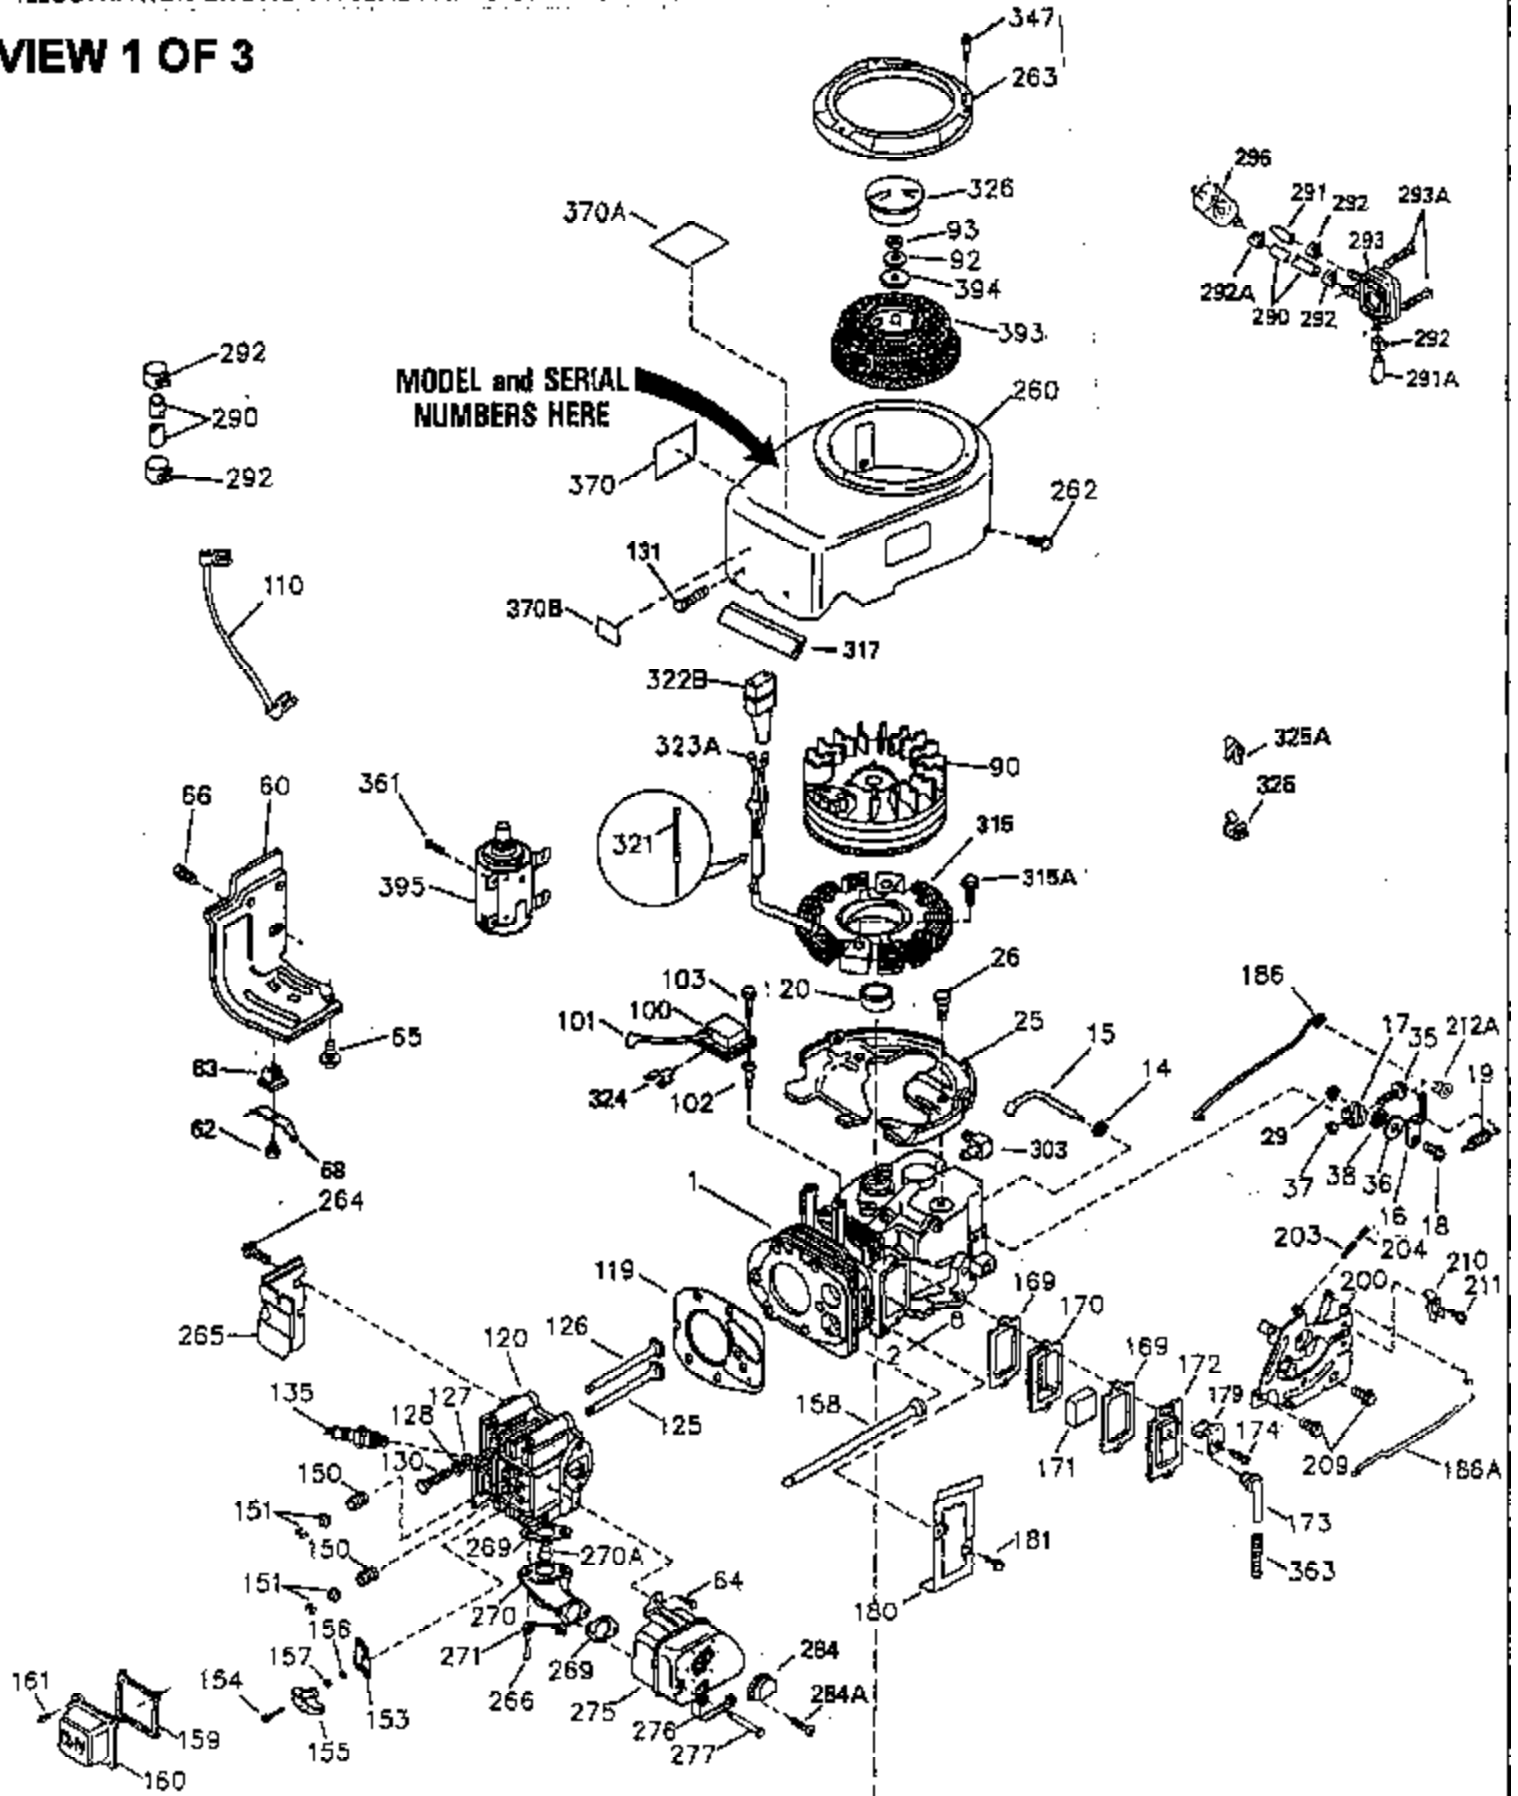

ILLUSTRATION SHOWS TYPICAL PARTS ONLY. ORDER BY PART NUMBER. PARTS NOT LISTED ARE SUPPLIED BY OEM.

VIEW 1 OF 3

CONTINUED TO PAGE 3

Ref #	Part Number	Qty	Description
1	35323A	1	Cylinder (Incl. 2 & 20)
2	27652	2	Dowel Pin
14	28277	2	Washer
15	35324	1	Governor Rod
16	35520	1	Governor Lever
17	29916	1	Governor Lever Clamp
18	650548	1	Screw, 8-32 x 5/16"
19	35203	1	Extension Spring
20	35319	1	Oil Seal
25	35326	1	Blower Housing Baffle
26	650561	2	Screw, 1/4-20 x 5/8"
28	30322	1	Lock Nut, 8-32
35	29826	1	Screw, 10-32 x 3/4"
36	29918	1	Lock Washer
37	29216	1	Lock Nut, 10-32
38	29642	1	Retaining Ring
60	35316	1	Blower Housing Extension
62	650760	1	Screw, 8-32 x 3/8"
63	28545	1	Grommet
65	650128	1	Screw, 10-24 x 1/2"
66	30063	2	Screw, Torx T-30, 1/4-20 x 1/2"
68	33356	1	Ground Terminal
90	611094	1	Flywheel (W/Ring Gear)
92	650880	1	Lock Washer
93	650881	1	Flywheel Nut
100	35135	1	Solid State Ignition
101	610118	1	Spark Plug Cover
102	650872	2	Solid State Mounting Stud
103	650814	2	Screw, Torx T-15, 10-24 x 1"
110	35183	1	Ground Wire
119	35854	1	* Cylinder Head Gasket
120	35307	1	Cylinder Head
121	730218	2	Valve Guide Kit (Incl. 2 of 122)
122	792035	2	Retaining Ring
125	35308	1	Exhaust Valve (Std.)
125	35433	1	Exhaust Valve (1/32" OS)
126	35309	1	Intake Valve (Std.)
126	35432	1	Intake Valve (1/32" OS)
127	650691	6	Washer
128	650690	6	Belleville Washer
129	650746	2	Screw, 5/16-18 x 1-3/8"
130	650692	4	Screw, 5/16-18 x 1-3/4"
135	34046	1	Resistor Spark Plug (RL86C)
141	33481	4	"O" Ring (Also Incl. in 401)
142	35475	2	Push Rod Tube
143	35310	1	Rocker Arm Housing
144	33484	1	"O" Ring (Also Incl. in 401)
145	650168	1	Washer
146	32610A	1	Screw, 1/4-20 x 29/32"
147	33509	1	"O" Ring (Also Incl. in 401)
148	34410	1	"O" Ring (Also Incl. in 401)
149	33510	2	Valve Spring Cap
150	33507	2	Valve Spring
151	33508	2	Valve Spring Keeper
152	35295	2	"O" Ring (Also Incl. in 401)
153	35296	1	Push Rod Guide
154	650878	2	Rocker Arm Stud
155	35297	2	Rocker Arm