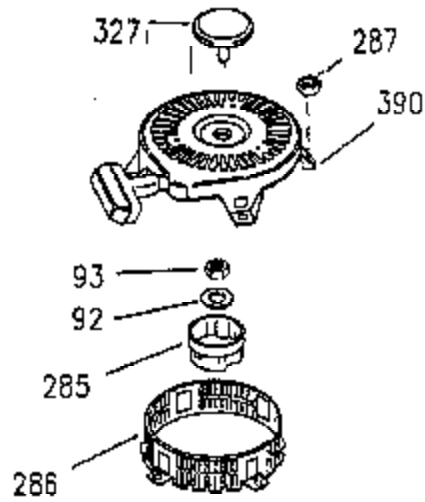

Ref #	Part Number	Qty	Description
237	35286	1	Air Cleaner Adapter
238	650875	2	Screw, 10-32 x 5-1/4"
239	33629	2	* Carburetor Gasket
240	35402B	1	Air Cleaner Body (Incl. 239)
245A	35404	1	Air Cleaner Filter
245	35403	1	Air Cleaner Filter (Incl. 234)
250	35405	1	Air Cleaner Cover
251	650886	2	Wing Nut, 1/4-20
252	650887	1	Screw, 1/4-20 x 1"
261	30063	1	Screw, Torx T-30, 1/4-20 x 1/2"
290	34357	1	Fuel Line
292A	35864	1	Fuel Filter Clamp
292	26460	2	Fuel Line Clamp
296	34279B	1	Fuel Filter (Incl. 292A)
305	35574	1	Oil Fill Tube
307	35499	1	"O" Ring
308	35437	1	Fill Tube Clip
308A	33997	1	Fill Tube Clip
310	35576	1	Dipstick
348	35426	1	Remote Choke Bracket
349	650767	2	Screw, 8-32 x 27/64"
380	632494	1	Carburetor (Incl. 184)
400	35855	1	* Gasket Set (Incl. items marked PK i n notes) Incl. part #'s 27896A (2), 28264 (2), 33263 (1), 33481 (4), 33484 (1), 33509 (1), 33515A (1), 33629 (2), 34410 (1), 35295 (2), 35299B (1), 35317 (1), 35762 (2), 35854 (1)
401	35332	1	* "O" Ring Kit (Also Incl. in 400) 28264 (2), 33481 (4), 33484 (1), 33509 (1), 34410 (1), 35295 (2), 35299B (1)
420	730225	1	SAE 30 4-Cycle Engine Oil (Quart)

ILLUSTRATION SHOWS TYPICAL PARTS ONLY. ORDER PART NUMBER. PARTS NOT LISTED ARE SUPPLIED BY OEM.

VIEW 3 OF 3