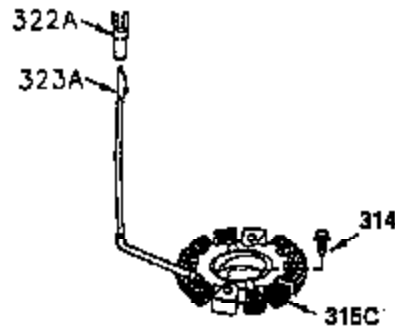

Ref #	Part Number	Qty	Description
237	35286	1	Air Cleaner Adapter
238	650875	2	Screw, 10-32 x 5-1/4"
239	33629	2	* Carburetor Gasket
240	35402B	1	Air Cleaner Body (Incl. 239)
245A	35404	1	Air Cleaner Filter
245	35403	1	Air Cleaner Filter (Incl. 234)
250	35405	1	Air Cleaner Cover
251	650886	2	Wing Nut, 1/4-20
252	650887	1	Screw, 1/4-20 x 1"
261	30063	1	Screw, Torx T-30, 1/4-20 x 1/2"
290	34357	1	Fuel Line
292A	35864	1	Fuel Filter Clamp
292	26460	2	Fuel Line Clamp
296	34279B	1	Fuel Filter (Incl. 292A)
305	35574	1	Oil Fill Tube
307	35499	1	"O" Ring
308	35437	1	Fill Tube Clip
308A	33997	1	Fill Tube Clip
310	35576	1	Dipstick
348	35426	1	Remote Choke Bracket
349	650767	2	Screw, 8-32 x 27/64"
380	632494	1	Carburetor (Incl. 184)
400	35855	1	* Gasket Set (Incl. items marked PK i n notes) Incl. part #'s 27896A (2), 28264 (2), 33263 (1), 33481 (4), 33484 (1), 33509 (1), 33515A (1), 33629 (2), 34410 (1), 35295 (2), 35299B (1), 35317 (1), 35762 (2), 35854 (1)
401	35332	1	* "O" Ring Kit (Also Incl. in 400) 28264 (2), 33481 (4), 33484 (1), 33509 (1), 34410 (1), 35295 (2), 35299B (1)
420	730225	1	SAE 30 4-Cycle Engine Oil (Quart)

ILLUSTRATION SHOWS TYPICAL PARTS ONLY. ORDER PART NUMBER. PARTS NOT LISTED ARE SUPPLIED BY OEM.

VIEW 3 OF 3