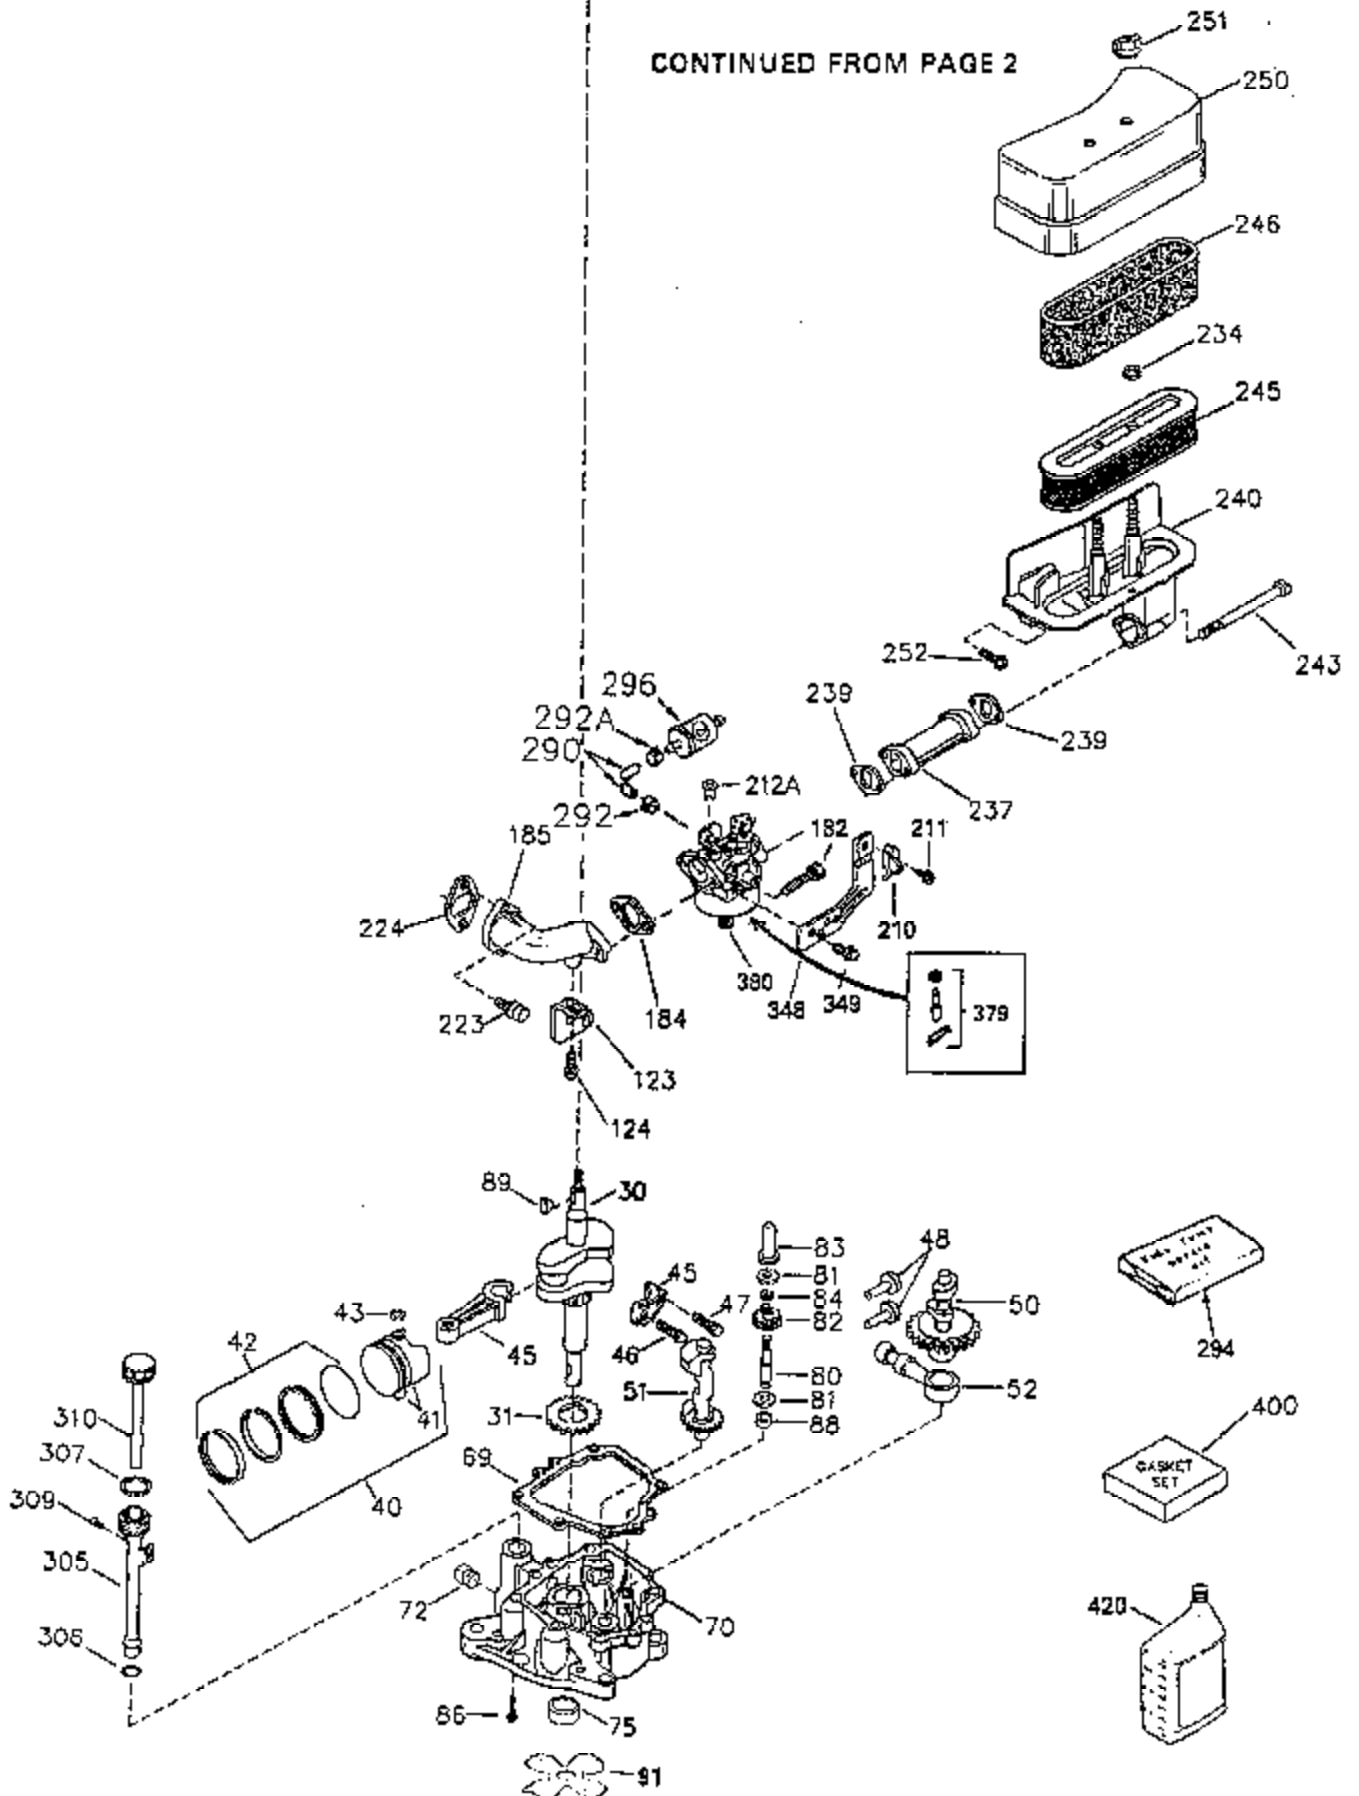

ILLUSTRATION SHOWS TYPICAL PARTS ONLY. ORDER BY PART NUMBER. PARTS NOT LISTED ARE SUPPLIED BY OEM.

CONTINUED FROM PAGE 2

Ref #	Part Number	Qty	Description
30	35336B	1	Crankshaft
31	35327	1	Counter-balance Gear (Mach)
39	30322	1	Keys Nut & Washer
40	35776	1	Piston,Pin & Ring Set (Std.) (Incl. Nos. 41, 42 & 43)
40	35777	1	Piston,Pin & Ring Set (.010") (Incl. Nos. 41, 42 & 43)
40	35778	1	Piston,Pin & Ring Set (.020") (Incl. Nos. 41, 42 & 43)
41	35773	1	Piston & Pin Ass'y. (Std.)(Includes No. 43)
41	35774	1	Piston & Pin Ass'y. (.010" Oversized) (Incl. No. 43)
41	35775	1	Piston & Pin Ass'y. (.020" Oversized) (Incl. No. 43)
42	35779	1	Ring Set (Std.)
42	35780	1	Ring Set (.010")
42	35781	1	Ring Set (.020")
45	35330A	1	Connecting Rod Ass'y. (Incl. Nos. 46 & 47)
46	650908	1	Bolt, Connecting Rod
47	650882	1	Bolt, Connecting Rod
48	35313	2	Valve Lifter
50	35939	1	Camshaft
51	35315A	1	Counter-balance Weight Ass'y
52	31356	1	Oil Pump (Mach)
69	35317	1	Engine Mounting Flange Gasket
70	35970	1	Engine Mounting Flange (Incl. Nos. 72, 75 & 80)
72	31927	1	Oil Drain Plug
75	35319	1	Oil Seal
80	35712	1	Governor Shaft
81	35479	1	Flat Washer
81	35479	1	Flat Washer
82	35321	1	Governor Gear Ass'y.
83	35322	1	Governor Spool
84	29193	1	Retaining Ring
86	650833	7	Screw, Hex Washer Hd. Powerlok, 1/4-20 x 1-3/16
88	31707A	1	Governor Gear Spacer
89	32589	1	Flywheel Key
123	35288	1	Intake Pipe Brace
124	650738	2	Screw, Hex Washer Spinlock Hd., Thread Forming, 1/4-20 x 5/8
182	650517	2	Screw, Hex Sems, 1/4-20 x 27/32
184	33263	1	Carburetor to Intake Pipe Gasket
185	35955	1	Intake Pipe (Mach)
210	27793	1	Conduit Clip
211	28942	1	Screw, Hex washer hd. Sems, 10-32 x 3/8
223	792028	2	Screw, Hex Hd. Sems, 5/16-18 x 7/8
224	35958	1	Intake Port Gasket
225	35286	1	Carburetor Tube
234	650825	2	Air Cleaner Nut
239	33629	2	Air Cleaner Elbow Gasket
240	35960	1	Air Cleaner Body Assy. (Inc. No. 239)
243	650875	2	Screw, Fil. hd. Sems, 10-32 x 5-1/4
245	35403	1	Air Cleaner Filter
246	35404	1	Pre-Air Filter
250	35961	1	Air Cleaner Cover
251	650886	2	Wing Nut
252	650887	1	Screw, Hex Washer Hd. Self-Drill, Self-Tap, 1/4-20 x 1
261	30063	2	Screw, Torx T-30 Hex Washer Hd. Sems, 1/4-20 x 1/2
290	30705	1	Fuel Line (11.00")
292	26460	1	Fuel Line Clamp
292A	35864	1	Fuel Filter Clamp
296	34279B	1	Fuel Filter Ass'y