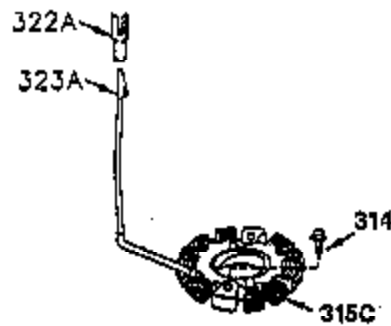

Ref #	Part Number	Qty	Description
305	35972	1	Oil Fill Tube
306	34265	1	Fill Tube Gasket
307	35499	1	"O" Ring
309	650951	1	Shoulder Screw, Hex washer hd. shoulder, 5/16-24 x 25/32
310	35973	1	Oil Gage & Cap Assy.
316	611116	1	Alternater Coil (3 Amp D.C. System) (Incl. Nos. 321, 322B & 323A)
380	632627	1	Carburetor (Incl. No. 184)

ILLUSTRATION SHOWS TYPICAL PARTS ONLY. ORDER PART NUMBER. PARTS NOT LISTED ARE SUPPLIED BY OEM.