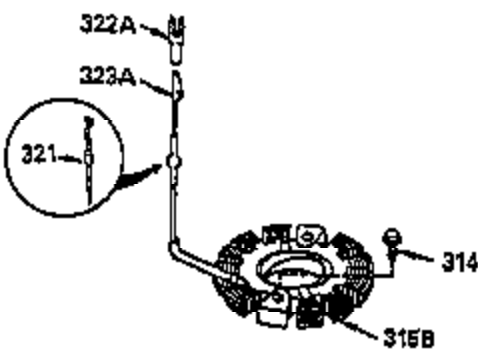

Ref #	Part Number	Qty	Description
305	35972	1	Oil Fill Tube
306	34265	1	Fill Tube Gasket
307	35499	1	"O" Ring
309	650951	1	Shoulder Screw, Hex washer hd. shoulder, 5/16-24 x 25/32
310	35973	1	Oil Gage & Cap Assy.
316	611116	1	Alternater Coil (3 Amp D.C. System) (Incl. Nos. 321, 322B & 323A)
380	632627	1	Carburetor (Incl. No. 184)

ILLUSTRATION SHOWS TYPICAL PARTS ONLY. ORDER PART NUMBER. PARTS NOT LISTED ARE SUPPLIED BY OEM.