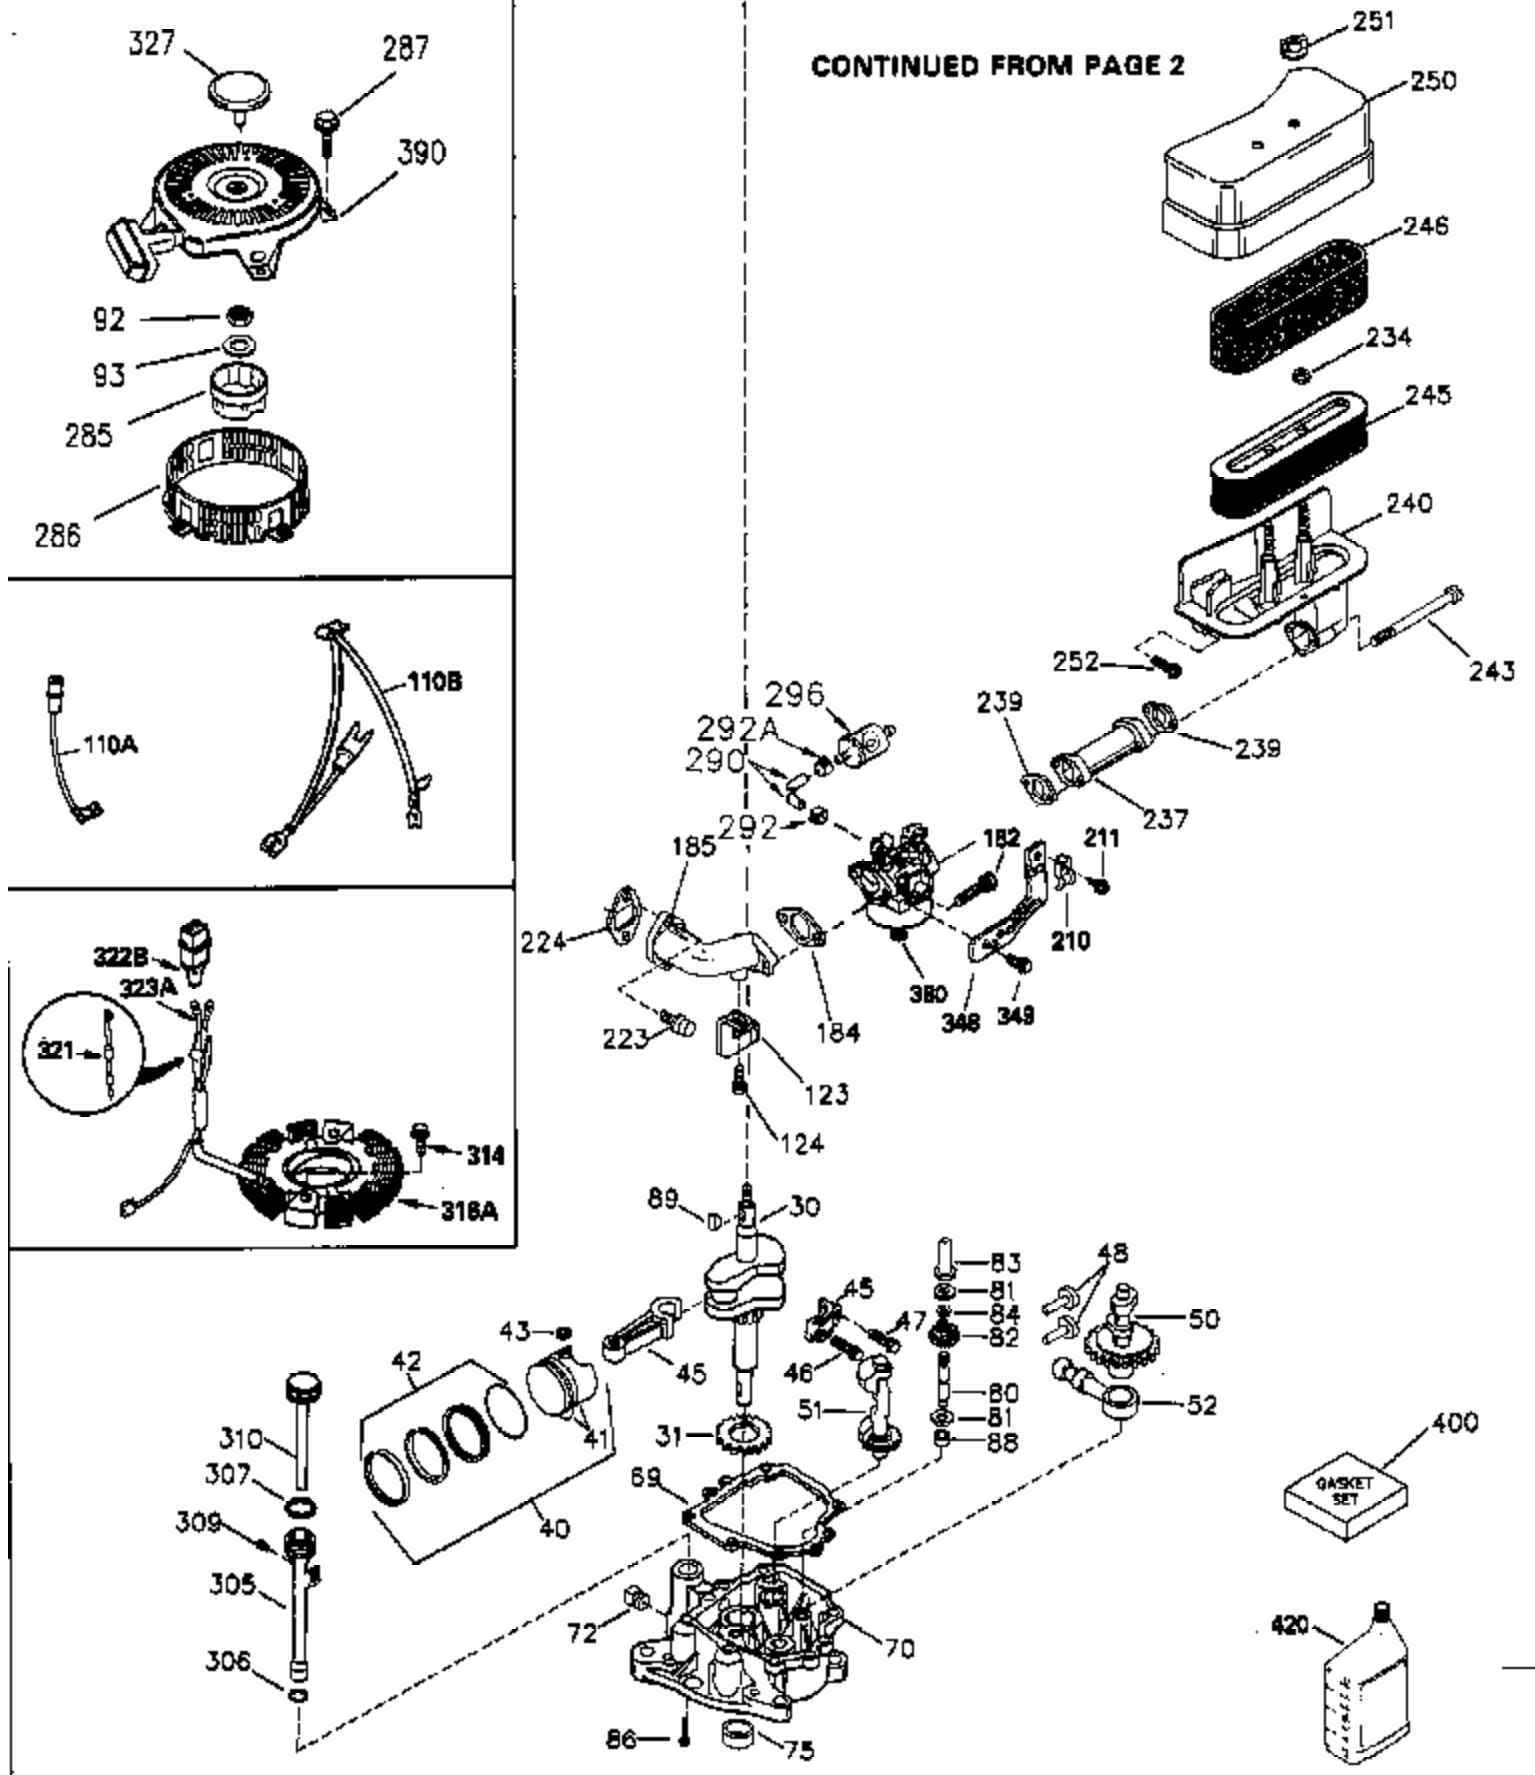

ILLUSTRATION SHOWS TYPICAL PARTS ONLY. ORDER BY PART NUMBER. PARTS NOT LISTED ARE SUPPLIED BY OEM.

Ref #	Part Number	Qty	Description
30	35336B	1	Crankshaft
31	35327	1	Counter-balance Gear (Mach)
40	35776	1	Piston,Pin & Ring Set (Std.) (Incl. Nos. 41, 42 & 43)
40	35777	1	Piston,Pin & Ring Set (.010") (Incl. Nos. 41, 42 & 43)
40	35778	1	Piston,Pin & Ring Set (.020") (Incl. Nos. 41, 42 & 43)
41	35773	1	Piston & Pin Ass'y. (Std.)(Includes No. 43)
41	35774	1	Piston & Pin Ass'y. (.010" Oversized) (Incl. No. 43)
41	35775	1	Piston & Pin Ass'y. (.020" Oversized) (Incl. No. 43)
42	35779	1	Ring Set (Std.)
42	35780	1	Ring Set (.010")
42	35781	1	Ring Set (.020")
45	35330A	1	Connecting Rod Ass'y. (Incl. Nos. 46 & 47)
46	650908	1	Bolt, Connecting Rod
47	650882	1	Bolt, Connecting Rod
48	35313	2	Valve Lifter
50	35939	1	Camshaft
51	35315A	1	Counter-balance Weight Ass'y
52	31356	1	Oil Pump (Mach)
69	35317	1	Engine Mounting Flange Gasket
70	35970	1	Engine Mounting Flange (Incl. Nos. 72, 75 & 80)
72	31927	1	Oil Drain Plug
75	35319	1	Oil Seal
80	35712	1	Governor Shaft
81	35479	1	Flat Washer
81	35479	1	Flat Washer
82	35321	1	Governor Gear Ass'y.
83	35322	1	Governor Spool
84	29193	1	Retaining Ring
86	650833	7	Screw, Hex Washer Hd. Powerlok, 1/4-20 x 1-3/16
88	31707A	1	Governor Gear Spacer
89	32589	1	Flywheel Key
92	650880	1	Flywheel Washer
93	650881	1	Flywheel Nut
123	35288	1	Intake Pipe Brace
124	650738	2	Screw, Hex Washer Spinlock Hd., Thread Forming, 1/4-20 x 5/8
182	650517	2	Screw, Hex Sems, 1/4-20 x 27/32
184	33263	1	Carburetor to Intake Pipe Gasket
185	35955	1	Intake Pipe (Mach)
210	27793	2	Conduit Clip
211	28942	1	Screw, Hex washer hd. Sems, 10-32 x 3/8
211	28942	1	Screw, Hex Washer Hd. Sems, 10-32 x 3/8
223	792028	2	Screw, Hex Hd. Sems, 5/16-18 x 7/8
224	35958	1	Intake Port Gasket
225	35286	1	Carburetor Tube
234	650825	2	Air Cleaner Nut
239	33629	2	Air Cleaner Elbow Gasket
240	35960	1	Air Cleaner Body Assy. (Inc. No. 239)
243	650875	2	Screw, Fil. hd. Sems, 10-32 x 5-1/4
245	35403	1	Air Cleaner Filter
246	35404	1	Pre-Air Filter
250	35961	1	Air Cleaner Cover
251	650886	2	Wing Nut
252	650887	1	Screw, Hex Washer Hd. Self-Drill, Self-Tap, 1/4-20 x 1
290	34357	1	Fuel Line (6.75")
292A	35864	1	Fuel Filter Clamp
292	26460	1	Fuel Line Clamp