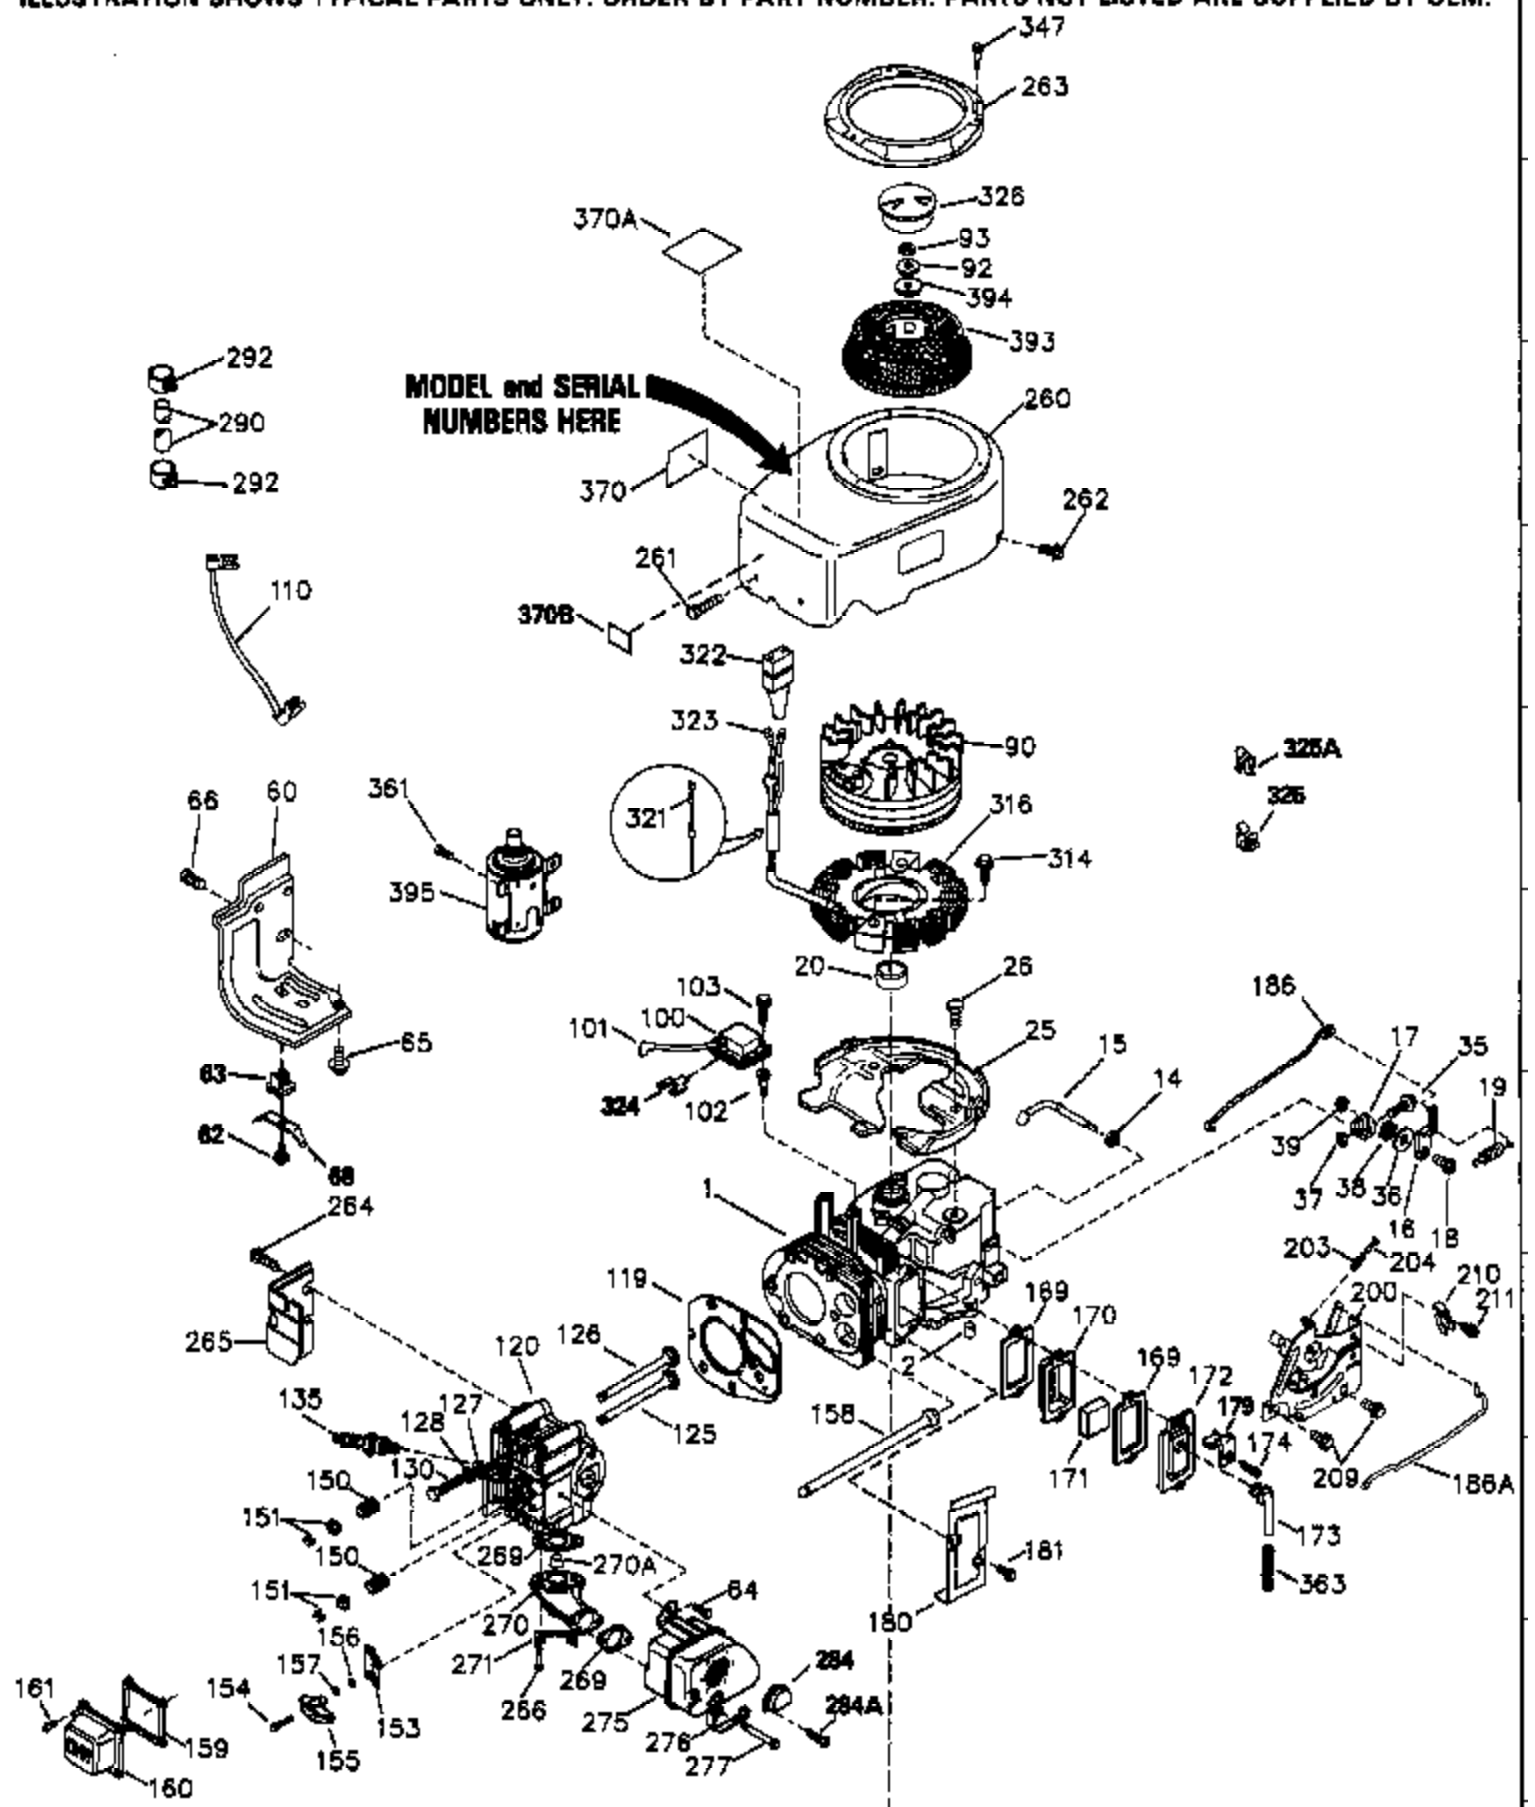

ILLUSTRATION SHOWS TYPICAL PARTS ONLY. ORDER BY PART NUMBER. PARTS NOT LISTED ARE SUPPLIED BY OEM.

CONTINUED TO PAGE 3

Ref #	Part Number	Qty	Description
1	35943	1	Cylinder (Includes Nos. 2 & 20)
2	27652	2	Dowel Pin
14	28277	1	Flat Washer
14	28277	1	Flat Washer
15	35324	1	Governor Rod
16	35520	1	Governor Lever
17	29916	1	Governor Lever Clamp
18	650548	1	Screw
19	35945	1	Control Spring
20	35319	1	Oil Seal
26	650561	2	Screw
35	29826	1	Governor Lever Screw
36	29918	1	E.T. Lock Washer
37	29216	1	Lock Nut
38	35772	2	Retainer Ring
38	29642	1	Retaining Ring
39	30322	1	Keps Nut & Washer
60	35316A	1	Blower Housing Extension
62	650760	1	Screw, Pan Hd. Taptite, 8-32 x 3/8
63	28545	1	Grommet
64	30063	1	Screw, Torx T-30 Hex washer hd. sems, 1/4-20 x 1/2
64	30063	1	Screw, Torx T-30 Hex Washer Hd. Sems, 1/4-20 x 1/2
65	650128	1	Screw, Hex Hd. Sems, 10-24 x 1/2
68	33356	1	Ground Terminal
90	611094	1	Flywheel Assy. (7 Amp w/ring gear)
92	650880	1	Flywheel Washer
93	650881	1	Flywheel Nut
100	35135	1	Solid State Ignition Module (Sparkie)
102	650872	2	Stud
103	650814	2	Screw, Torx T-15 Hex Washer Hd. Sems, 10-24 x 1
110	36225	1	Ground Wire Ass'y.
119	35946	1	Head Gasket
120	35948	1	Cylinder Head
125	35308	1	Exhaust Valve (Stellite) (Std.)
125	35433	1	Exhaust Valve (1/32" Oversized)
126	35309	1	Intake Valve (Std.)
126	35432	1	Intake Valve (1/32" Oversized)
127	650691	6	Flat Washer
128	650690	6	Belleville Washer
130	650946	6	Head Bolt, Screw
135	34645	1	Spark Plug (RN4C or Equivalent)
150	33507	2	Spring Valve
151	33508	2	Valve Spring Cap
153	35949	1	Push Rod Guide
154	650945	1	Rocker Arm Stud
155	35950	1	Rocker Arm
156	650890	2	Internal Lock Washer
157	650947	1	Lock Nut
158	35951	2	Push Rod
159	35952	1	Rocker Arm Cover Gasket
160	35953	1	Rocker Arm Cover
161	30063	4	Screw, Torx T-30 Hex Washer Hd. 1/4-20 x 1/2
169	27896A	1	Valve Chamber Gasket
169	27896A	1	Valve Chamber Gasket
170	28423	1	Breather Body
171	28424	1	Filter Element
172	28425	1	Valve Spring Box Cover
173	35350	1	Breather Tube