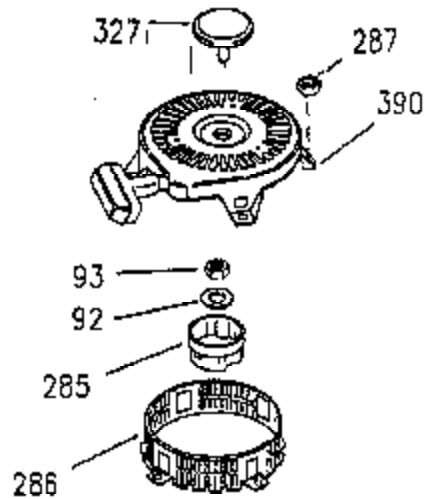

ILLUSTRATION SHOWS TYPICAL PARTS ONLY. ORDER PART NUMBER. PARTS NOT LISTED ARE SUPPLIED BY OEM.

VIEW 3 OF 3

Ref #	Part Number	Qty	Description
	16 35520	1	Governor Lever
	17 29916	1	Governor Lever Clamp
	18 650548	1	Screw, 8-32 x 5/16"
	19 35945	1	Extension Spring
	28 30322	1	Lock Nut, 8-32
	35 29826	1	Screw, 10-32 x 3/4"
	36 29918	1	Lock Washer
	37 29216	1	Lock Nut, 10-32
	92 650880	1	Lock Washer
	93 650881	1	Flywheel Nut
186A	35957	1	Choke Link
186	35522	1	Governor Link
200	35956	1	Control Bracket (Incl. 203 & 204)
203	33802	1	Compression Spring
204	650777	1	Screw, 6-32 x 21/32"
209	650902	2	Screw, 10-32 x 7/16"
210	27793	1	Conduit Clip
211	28942	1	Screw, 10-32 x 3/8"
238	650875	2	Screw, 10-32 x 5-1/4"
245A	35404	1	Air Cleaner Filter
260	36252	1	Blower Housing
261	30063	2	Screw, Torx T-30, 1/4-20 x 1/2"
285	35985	1	Starter Cup
286	35446	1	Starter Screen
287	29752	4	Nut & Lock Washer, 1/4-28
298	28763	2	Screw, 10-32 x 35/64"
300	33583B	1	Fuel Tank (Incl. 292 & 301)
301	35355	1	Fuel Cap
308	35437	1	Fill Tube Clip
314	650873	2	Screw, 1/4-20 x 3/4"
315	611104	1	Alternator Coil (3/5 Split)(Incl.321, 322,323)
321	611161	1	Diode
322	611142	1	Connector Body
322A	611139	1	Connector Body
323A	611140	2	Terminal
323	611118	2	Terminal
390	590671	1	Rewind Starter