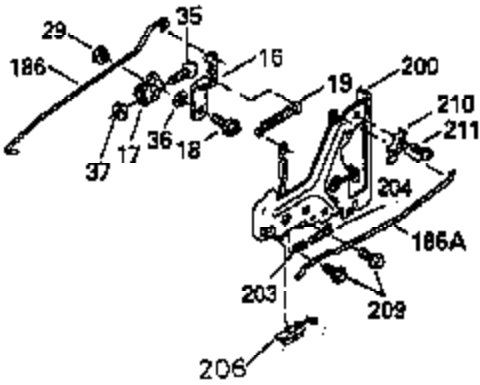

ILLUSTRATION SHOWS TYPICAL PARTS ONLY. ORDER PART NUMBER. PARTS NOT LISTED ARE SUPPLIED BY OEM.

VIEW 3 OF 3

Ref #	Part Number	Qty	Description
	16 35520	1	Governor Lever
	17 29916	1	Governor Lever Clamp
	18 650548	1	Screw, 8-32 x 5/16"
	19 35945	1	Extension Spring
	28 30322	1	Lock Nut, 8-32
	35 29826	1	Screw, 10-32 x 3/4"
	36 29918	1	Lock Washer
	37 29216	1	Lock Nut, 10-32
	92 650880	1	Lock Washer
	93 650881	1	Flywheel Nut
186A	35957	1	Choke Link
186	35522	1	Governor Link
200	35956	1	Control Bracket (Incl. 203 & 204)
203	33802	1	Compression Spring
204	650777	1	Screw, 6-32 x 21/32"
209	650902	2	Screw, 10-32 x 7/16"
210	27793	1	Conduit Clip
211	28942	1	Screw, 10-32 x 3/8"
238	650875	2	Screw, 10-32 x 5-1/4"
245A	35404	1	Air Cleaner Filter
260	36252	1	Blower Housing
261	30063	2	Screw, Torx T-30, 1/4-20 x 1/2"
285	35985	1	Starter Cup
286	35446	1	Starter Screen
287	29752	4	Nut & Lock Washer, 1/4-28
298	28763	2	Screw, 10-32 x 35/64"
300	33583B	1	Fuel Tank (Incl. 292 & 301)
301	35355	1	Fuel Cap
308	35437	1	Fill Tube Clip
314	650873	2	Screw, 1/4-20 x 3/4"
315	611104	1	Alternator Coil (3/5 Split)(Incl.321, 322,323)
321	611161	1	Diode
322	611142	1	Connector Body
322A	611139	1	Connector Body
323A	611140	2	Terminal
323	611118	2	Terminal
390	590671	1	Rewind Starter