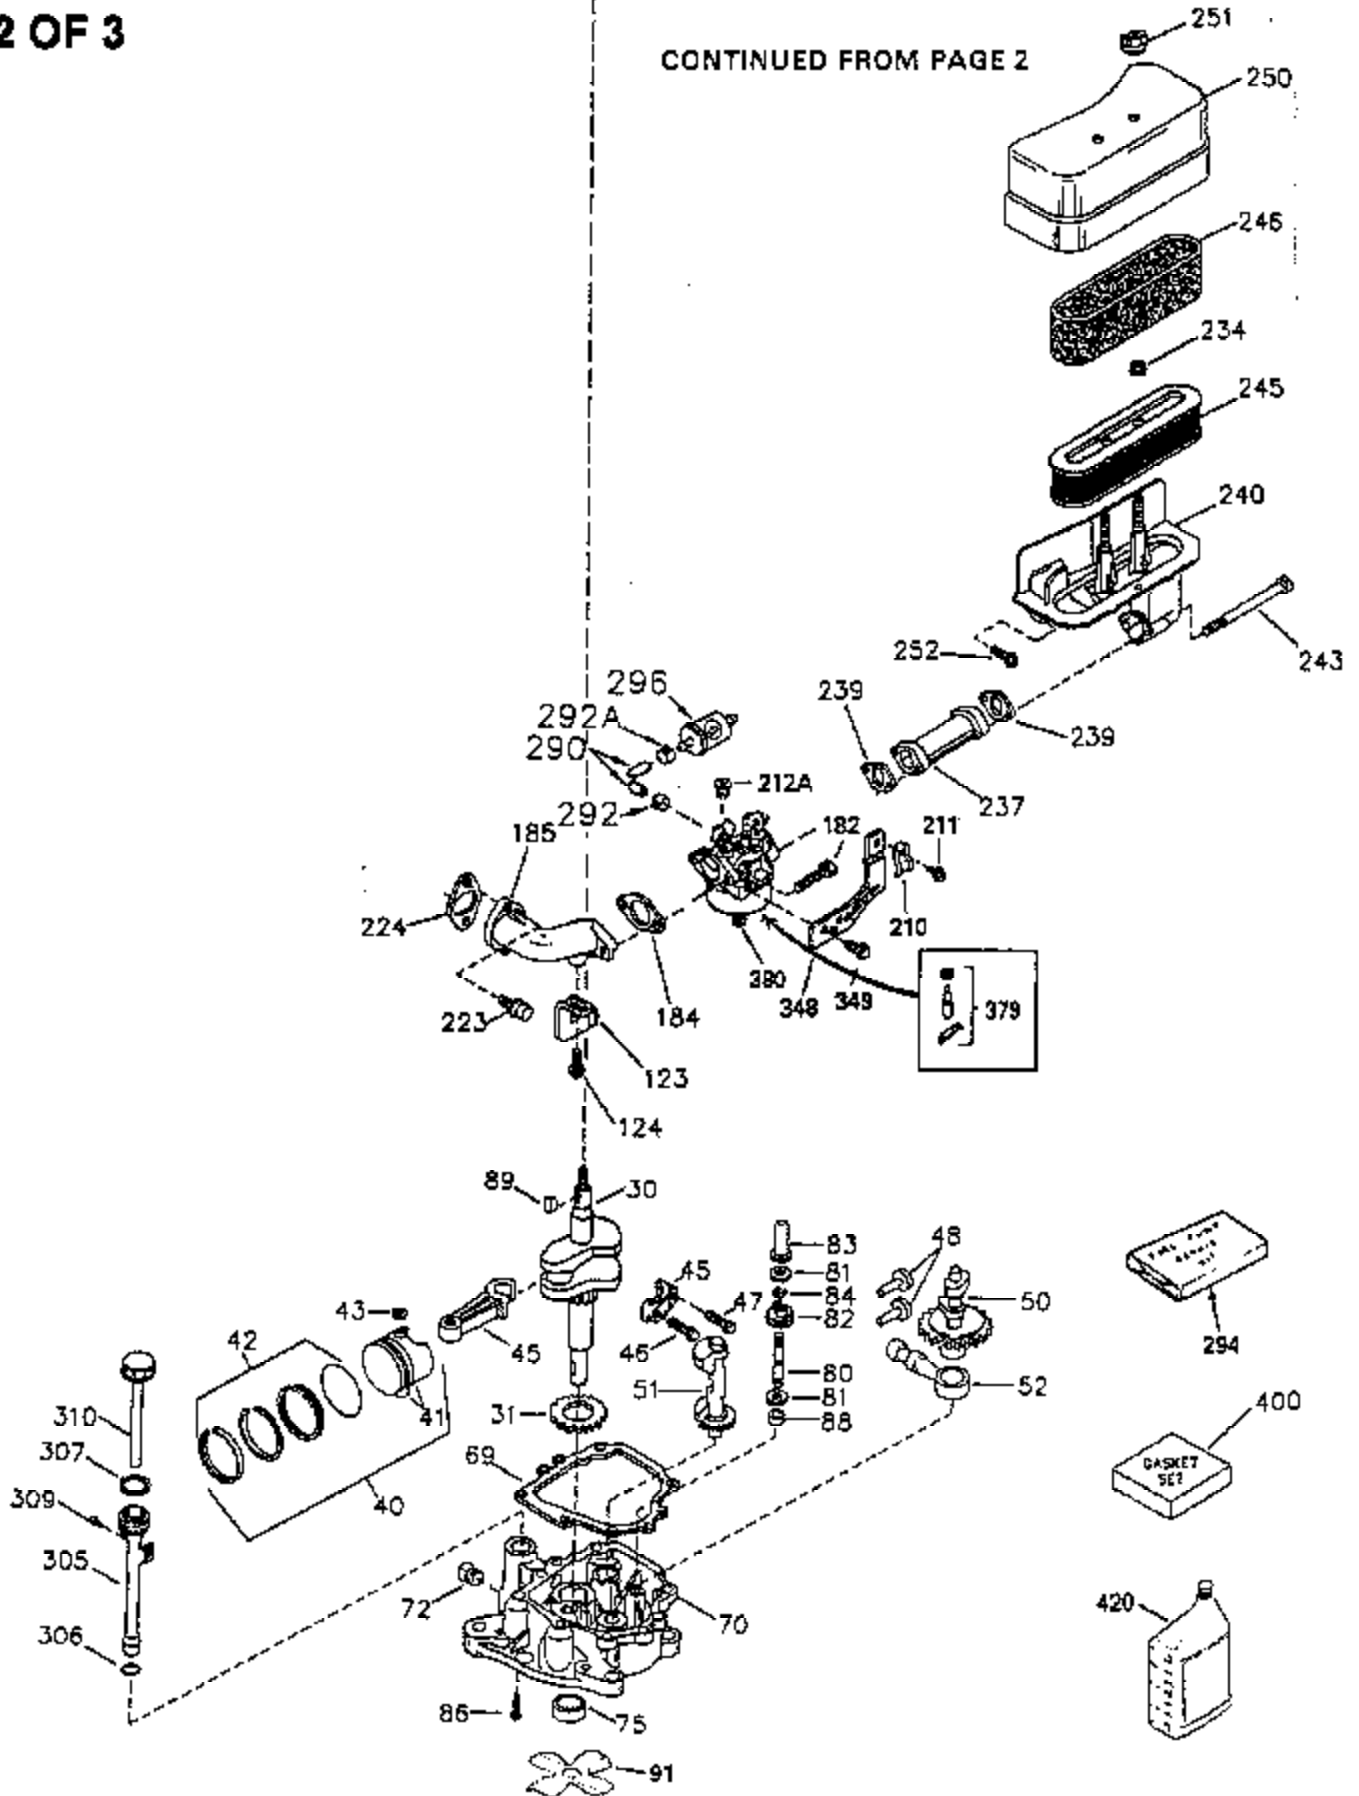

ILLUSTRATION SHOWS TYPICAL PARTS ONLY. ORDER BY PART NUMBER. PARTS NOT LISTED ARE SUPPLIED BY DEM.

VIEW 2 OF 3

CONTINUED FROM PAGE 2

Ref #	Part Number	Qty	Description
28	30322	1	Lock Nut, 8-32
30	35336B	1	Crankshaft
31	35327	1	Counterbalance Gear
40	35776	1	Piston, Pin & Ring Set (Std.)
40	35777	1	Piston, Pin & Ring Set (.010" OS)
40	35778	1	Piston, Pin & Ring Set (.020" OS)
41	35773	1	Piston & Pin Ass'y. (Std.) (Incl. 43)
41	35774	1	Piston & Pin Ass'y. (.010" OS) (Incl. 43)
41	35775	1	Piston & Pin Ass'y. (.020" OS) (Incl. 43)
42	35779	1	Ring Set (Std.)
42	35780	1	Ring Set (.010" OS)
42	35781	1	Ring Set (.020" OS)
43	35772	2	Piston Pin Retaining Ring
45	35330A	1	Connecting Rod Ass'y. (Incl. 46 & 47)
46	650908	1	Connecting Rod Bolt
47	650882	1	Connecting Rod Bolt
48	35313	2	Valve Lifter
50	35939	1	Camshaft (MCR)
51	35315A	1	Counterbalance Weight
52	31356	1	Oil Pump Ass'y.
69	35317	1	* Mounting Flange Gasket
70	35711A	1	Mounting Flange (Incl. 72, 75 & 80)
72	31927	1	Oil Drain Plug
75	35319	1	Oil Seal
80	35712	1	Governor Shaft
81	35479	2	Washer
82	35321	1	Governor Gear Ass'y.
83	35322	1	Governor Spool
84	29193	1	Retaining Ring
86	650833	7	Screw, 1/4-20 x 1-3/16"
88	31707A	1	Spacer
89	32589	1	Flywheel Key
123	35288	1	Intake Pipe Brace
124	650738	2	Screw, 1/4-20 x 5/8"
182	650517	2	Screw, 1/4-20 x 27/32"
184	33263	1	* Carburetor To Intake Pipe Gasket
185	35955	1	Intake Pipe
210	27793	1	Conduit Clip
211	28942	1	Screw, 10-32 x 3/8"
223	792028	2	Screw, 5/16-18 x 7/8"
224	35958	1	* Intake Pipe Gasket
234	650825	2	Nut & Lock Washer, 1/4-20
237	35286	1	Air Cleaner Adapter
238	650875	2	Screw, 10-32 x 5-1/4"
239	33629	2	* Air Cleaner Gasket
240	35960	1	Air Cleaner Body (Incl. 239)
245A	35404	1	Air Cleaner Filter
245	35403	1	Air Cleaner Filter (Incl. 234)
250	35961	1	Air Cleaner Cover
251	650886	2	Wing Nut, 1/4-20
252	650887	1	Screw, 1/4-20 x 1"
261	30063	2	Screw, Torx T-30, 1/4-20 x 1/2"
290	30705	1	Fuel Line
292	26460	2	Fuel Line Clamp
298	28763	2	Screw, 10-32 x 35/64"
300	33583B	1	Fuel Tank (Incl. 292 & 301)
301	35355	1	Fuel Cap
305	35574	1	Oil Fill Tube