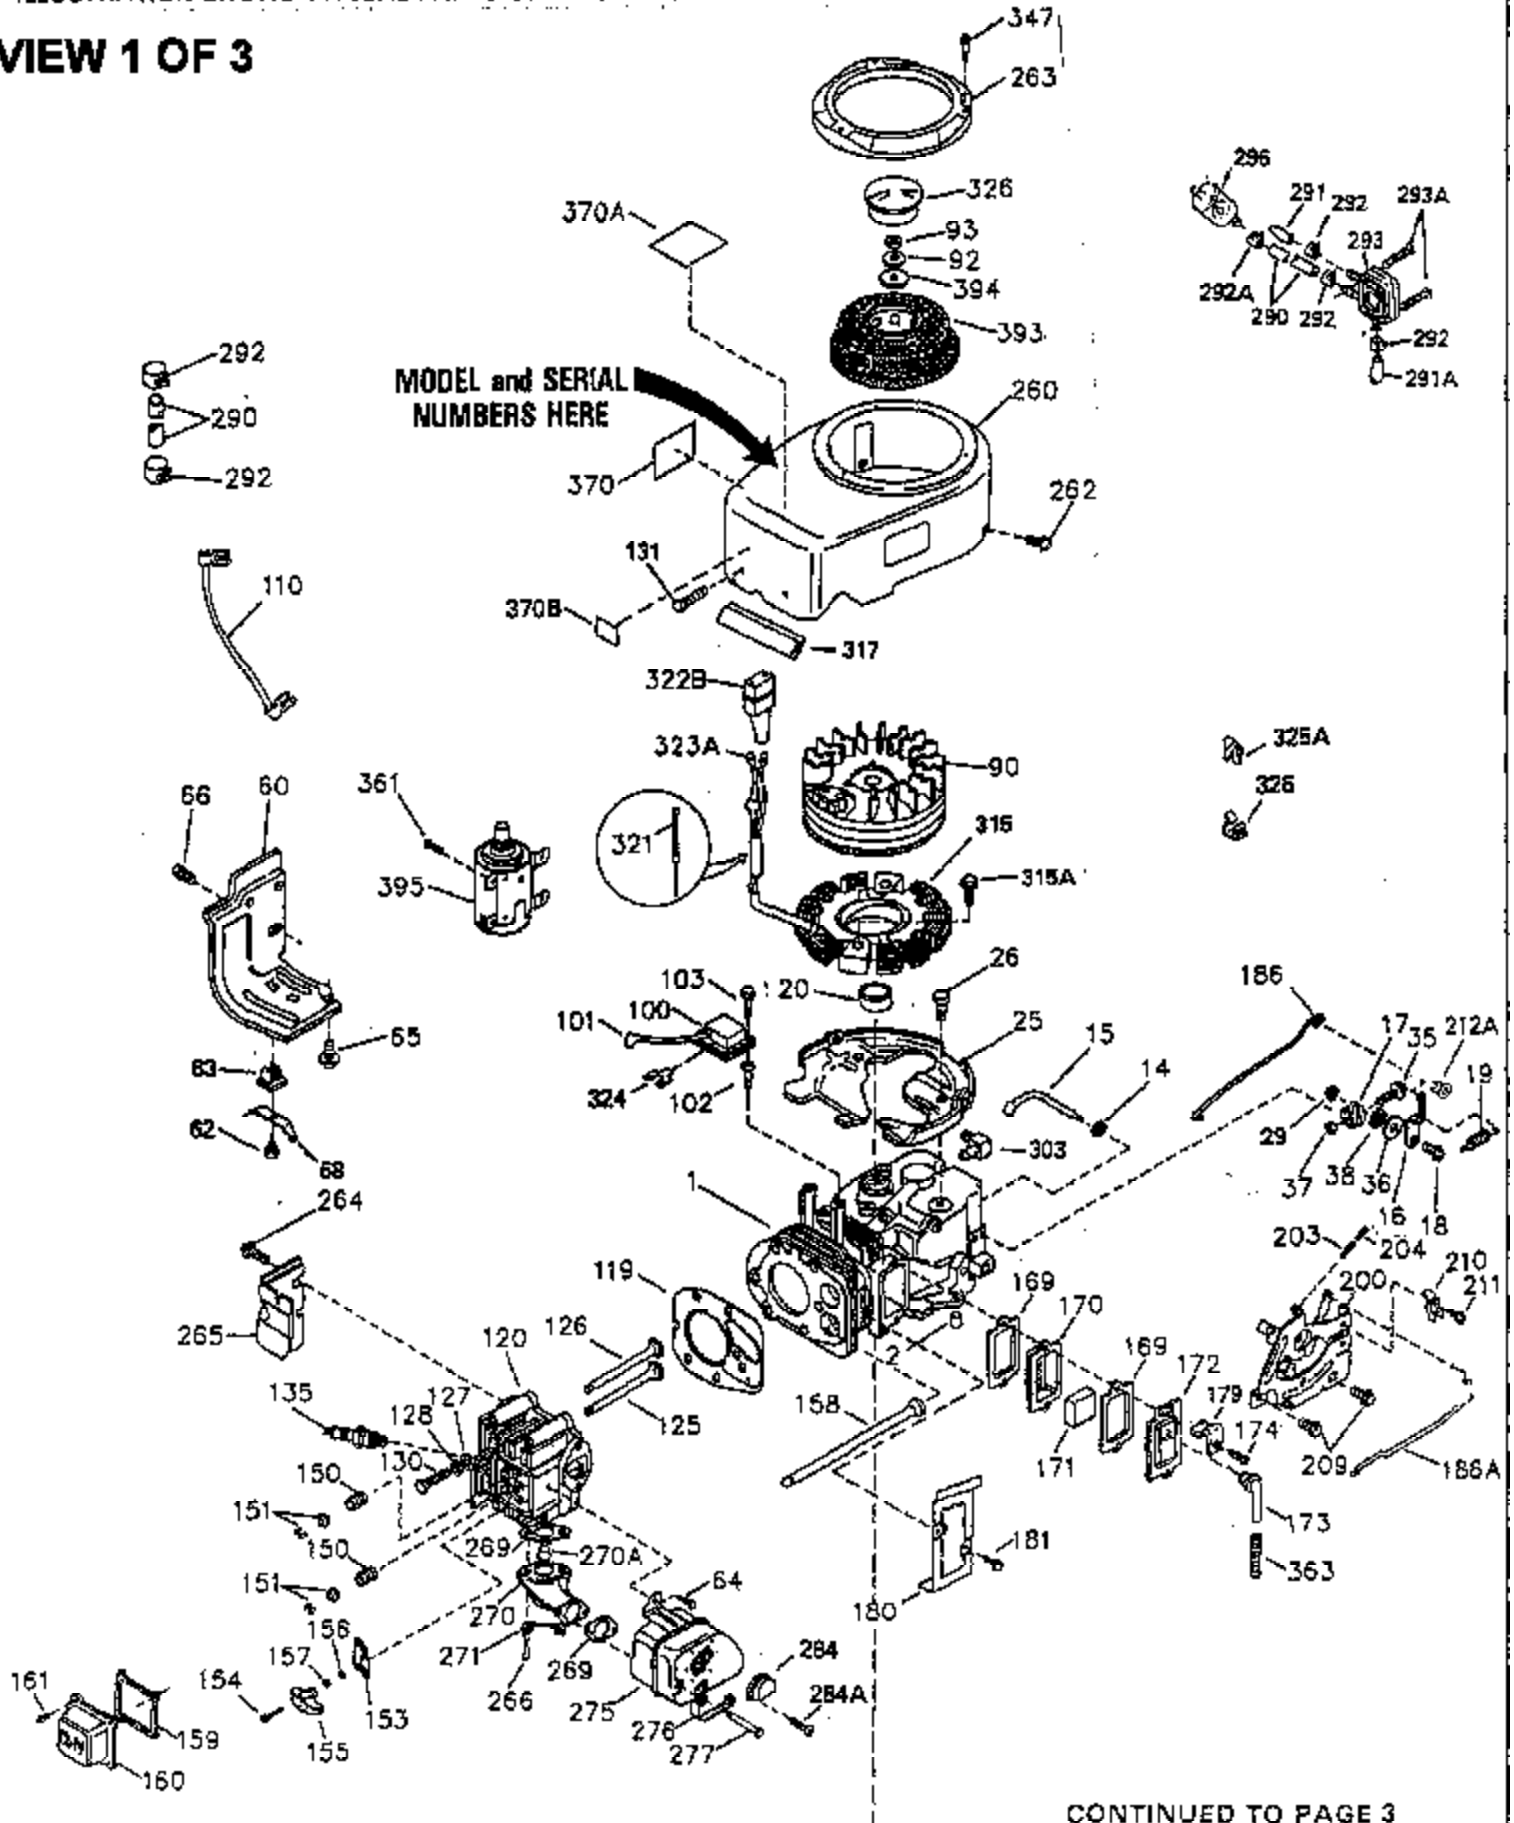

ILLUSTRATION SHOWS TYPICAL PARTS ONLY. ORDER BY PART NUMBER. PARTS NOT LISTED ARE SUPPLIED BY OEM.

VIEW 1 OF 3

CONTINUED TO PAGE 3

Ref #	Part Number	Qty	Description
1	35943	1	Cylinder (Incl. 2 & 20)
2	27652	2	Dowel Pin
14	28277	2	Washer
15	35324	1	Governor Rod
16	35520	1	Governor Lever
17	29916	1	Governor Lever Clamp
18	650548	1	Screw, 8-32 x 5/16"
19	35945	1	Extension Spring
20	35319	1	Oil Seal
25	35326	1	Blower Housing Baffle
26	650561	2	Screw, 1/4-20 x 5/8"
28	30322	1	Lock Nut, 8-32
35	29826	1	Screw, 10-32 x 3/4"
36	29918	1	Lock Washer
37	29216	1	Lock Nut, 10-32
38	29642	1	Retaining Ring
60	35316A	1	Blower Housing Extension
62	650760	1	Screw, 8-32 x 3/8"
63	28545	1	Grommet
64	30063	2	Screw, Torx T-30, 1/4-20 x 1/2"
65	650128	1	Screw, 10-24 x 1/2"
68	33356	1	Ground Terminal
90	611094	1	Flywheel (W/Ring Gear)
92	650880	1	Lock Washer
93	650881	1	Flywheel Nut
100	35135	1	Solid State Ignition
101	610118	1	Spark Plug Cover
102	650872	2	Solid State Mounting Stud
103	650814	2	Screw, Torx T-15, 10-24 x 1"
110	35183	1	Ground Wire
119	35946	1	* Cylinder Head Gasket
120	35948	1	Cylinder Head
125	35308	1	Exhaust Valve (Std.)
125	35433	1	Exhaust Valve (1/32" OS)
126	35309	1	Intake Valve (Std.)
126	35432	1	Intake Valve (1/32" OS)
127	650691	6	Washer
128	650690	6	Belleville Washer
130	650946	6	Screw, 5/16-18 x 2-45/64"
135	34645	1	Resistor Spark Plug (RN4C)
150	33507	2	Valve Spring
151	33508	2	Valve Spring Keeper
153	35949	1	Push Rod Guide
154	650945	1	Rocker Arm Stud
155	35950	1	Rocker Arm
156	650890	2	Lock Washer
157	650947	1	Lock Nut, 5/16-24
158	35951	2	Push Rod
159	35952	1	* Rocker Box Gasket
160	35953	1	Rocker Arm Housing
161	30063	4	Screw, Torx T-30, 1/4-20 x 1/2"
169	27896A	2	* Valve Cover Gasket
170	28423	1	Breather Body
171	28424	1	Breather Element
172	28425	1	Valve Cover
173	35350	1	Breather Tube
174	650128	2	Screw, 10-24 x 1/2"
180	35954	1	Blower Housing Extension