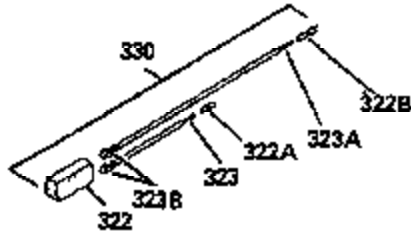

ILLUSTRATION SHOWS TYPICAL PARTS ONLY. ORDER PART NUMBER. PARTS NOT LISTED ARE SUPPLIED BY OEM.

VIEW 3 OF 3

Ref #	Part Number	Qty	Description
	16 35520	1	Governor Lever
	17 29916	1	Governor Lever Clamp
	18 650548	1	Screw, 8-32 x 5/16"
	19 35945	1	Extension Spring
	28 30322	1	Lock Nut, 8-32
	35 29826	1	Screw, 10-32 x 3/4"
	36 29918	1	Lock Washer
	37 29216	1	Lock Nut, 10-32
	92 650880	1	Lock Washer
	93 650881	1	Flywheel Nut
186A	35957	1	Choke Link
186	35522	1	Governor Link
200	35956	1	Control Bracket (Incl. 203 & 204)
203	33802	1	Compression Spring
204	650777	1	Screw, 6-32 x 21/32"
209	650902	2	Screw, 10-32 x 7/16"
210	27793	1	Conduit Clip
211	28942	1	Screw, 10-32 x 3/8"
238	650875	2	Screw, 10-32 x 5-1/4"
245A	35404	1	Air Cleaner Filter
260	36252	1	Blower Housing
261	30063	2	Screw, Torx T-30, 1/4-20 x 1/2"
285	35985	1	Starter Cup
286	35446	1	Starter Screen
287	29752	4	Nut & Lock Washer, 1/4-28
298	28763	2	Screw, 10-32 x 35/64"
300	33583B	1	Fuel Tank (Incl. 292 & 301)
301	35355	1	Fuel Cap
308	35437	1	Fill Tube Clip
314	650873	2	Screw, 1/4-20 x 3/4"
315	611104	1	Alternator Coil (3/5 Split)(Incl.321, 322,323)
321	611161	1	Diode
322	611142	1	Connector Body
322A	611139	1	Connector Body
323A	611140	2	Terminal
323	611118	2	Terminal
390	590671	1	Rewind Starter