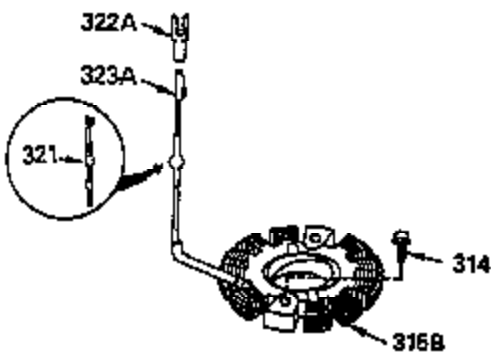

ILLUSTRATION SHOWS TYPICAL PARTS ONLY. ORDER PART NUMBER. PARTS NOT LISTED ARE SUPPLIED BY OEM.

VIEW 3 OF 3

Ref #	Part Number	Qty	Description
16	35520	1	Governor Lever
17	29916	1	Governor Lever Clamp
18	650548	1	Screw, 8-32 x 5/16"
19	35945	1	Extension Spring
28	30322	1	Lock Nut, 8-32
35	29826	1	Screw, 10-32 x 3/4"
36	29918	1	Lock Washer
37	29216	1	Lock Nut, 10-32
92	650880	1	Lock Washer
93	650881	1	Flywheel Nut
186	35522	1	Governor Link
200	36233	1	Control Bracket (Incl. 203 & 204)
203	36482	1	Compression Spring
204	650777	1	Screw, 6-32 x 21/32"
209	650902	2	Screw, 10-32 x 7/16"
210	27793	2	Conduit Clip
211	28942	2	Screw, 10-32 x 3/8"
238	650875	2	Screw, 10-32 x 5-1/4"
245A	35404	1	Air Cleaner Filter
260	35964	1	Blower Housing
261	30063	2	Screw, Torx T-30, 1/4-20 x 1/2"
314	650873	2	Screw, 1/4-20 x 3/4"
315	611104	1	Alternator Coil (3/5 Split)(Incl.321, 322,323)
321	611161	1	Diode
322	611142	1	Connector Body
323	611118	2	Terminal