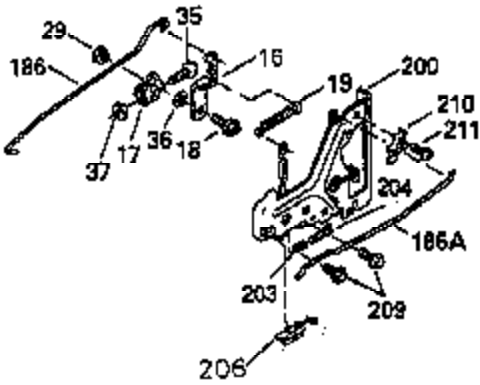

ILLUSTRATION SHOWS TYPICAL PARTS ONLY. ORDER PART NUMBER. PARTS NOT LISTED ARE SUPPLIED BY OEM.

VIEW 3 OF 3

Ref #	Part Number	Qty	Description
16	35520	1	Governor Lever
17	29916	1	Governor Lever Clamp
18	650548	1	Screw, 8-32 x 5/16"
19	35945	1	Extension Spring
28	30322	1	Lock Nut, 8-32
35	29826	1	Screw, 10-32 x 3/4"
36	29918	1	Lock Washer
37	29216	1	Lock Nut, 10-32
92	650880	1	Lock Washer
93	650881	1	Flywheel Nut
186	35522	1	Governor Link
200	36233	1	Control Bracket (Incl. 203 & 204)
203	36482	1	Compression Spring
204	650777	1	Screw, 6-32 x 21/32"
209	650902	2	Screw, 10-32 x 7/16"
210	27793	2	Conduit Clip
211	28942	2	Screw, 10-32 x 3/8"
238	650875	2	Screw, 10-32 x 5-1/4"
245A	35404	1	Air Cleaner Filter
260	35964	1	Blower Housing
261	30063	2	Screw, Torx T-30, 1/4-20 x 1/2"
314	650873	2	Screw, 1/4-20 x 3/4"
315	611104	1	Alternator Coil (3/5 Split)(Incl.321, 322,323)
321	611161	1	Diode
322	611142	1	Connector Body
323	611118	2	Terminal