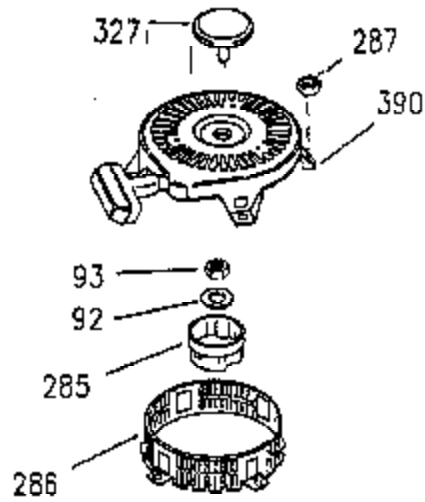

ILLUSTRATION SHOWS TYPICAL PARTS ONLY. ORDER PART NUMBER. PARTS NOT LISTED ARE SUPPLIED BY OEM.

VIEW 3 OF 3

Ref #	Part Number	Qty	Description
16	35520	1	Governor Lever
17	29916	1	Governor Lever Clamp
18	650548	1	Screw, 8-32 x 5/16"
19	35945	1	Extension Spring
28	30322	1	Lock Nut, 8-32
35	29826	1	Screw, 10-32 x 3/4"
36	29918	1	Lock Washer
37	29216	1	Lock Nut, 10-32
92	650880	1	Lock Washer
93	650881	1	Flywheel Nut
186	35522	1	Governor Link
200	36233	1	Control Bracket (Incl. 203 & 204)
203	36482	1	Compression Spring
204	650777	1	Screw, 6-32 x 21/32"
209	650902	2	Screw, 10-32 x 7/16"
210	27793	2	Conduit Clip
211	28942	2	Screw, 10-32 x 3/8"
238	650875	2	Screw, 10-32 x 5-1/4"
245A	35404	1	Air Cleaner Filter
260	35964	1	Blower Housing
261	30063	2	Screw, Torx T-30, 1/4-20 x 1/2"
314	650873	2	Screw, 1/4-20 x 3/4"
315	611104	1	Alternator Coil (3/5 Split)(Incl.321, 322,323)
321	611161	1	Diode
322	611142	1	Connector Body
323	611118	2	Terminal