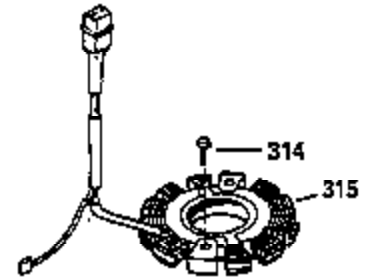

ILLUSTRATION SHOWS TYPICAL PARTS ONLY. ORDER PART NUMBER. PARTS NOT LISTED ARE SUPPLIED BY OEM.

VIEW 3 OF 3

Ref #	Part Number	Qty	Description
16	35520	1	Governor Lever
17	29916	1	Governor Lever Clamp
18	650548	1	Screw, 8-32 x 5/16"
19	35945	1	Extension Spring
28	30322	1	Lock Nut, 8-32
35	29826	1	Screw, 10-32 x 3/4"
36	29918	1	Lock Washer
37	29216	1	Lock Nut, 10-32
92	650880	1	Lock Washer
93	650881	1	Flywheel Nut
186	35522	1	Governor Link
200	36233	1	Control Bracket (Incl. 203 & 204)
203	36482	1	Compression Spring
204	650777	1	Screw, 6-32 x 21/32"
209	650902	2	Screw, 10-32 x 7/16"
210	27793	2	Conduit Clip
211	28942	2	Screw, 10-32 x 3/8"
238	650875	2	Screw, 10-32 x 5-1/4"
245A	35404	1	Air Cleaner Filter
260	35964	1	Blower Housing
261	30063	2	Screw, Torx T-30, 1/4-20 x 1/2"
314	650873	2	Screw, 1/4-20 x 3/4"
315	611104	1	Alternator Coil (3/5 Split)(Incl.321, 322,323)
321	611161	1	Diode
322	611142	1	Connector Body
323	611118	2	Terminal