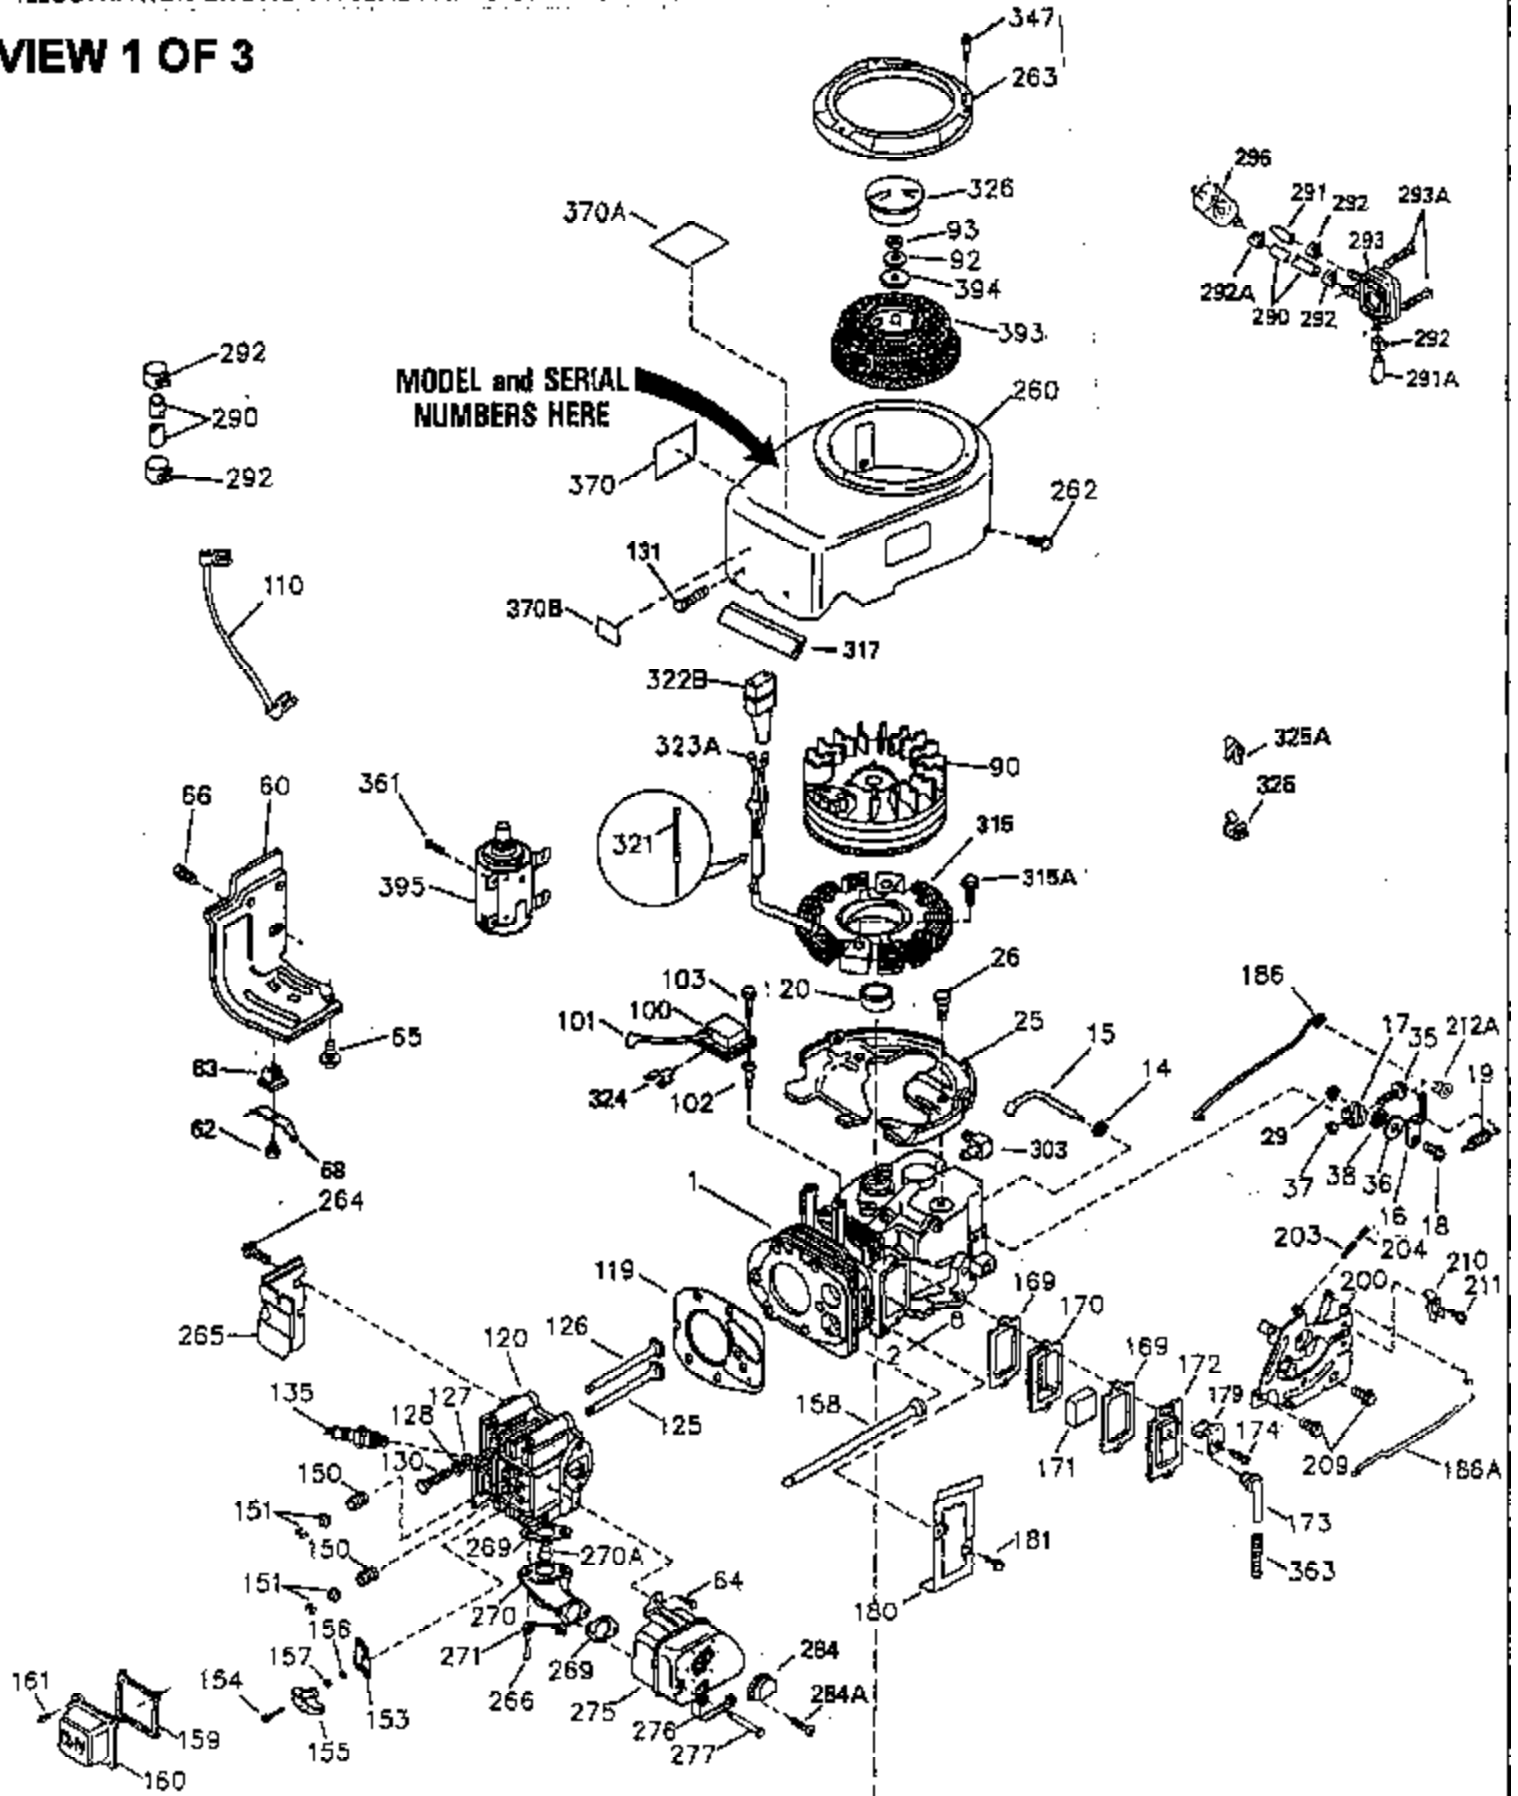

ILLUSTRATION SHOWS TYPICAL PARTS ONLY. ORDER BY PART NUMBER. PARTS NOT LISTED ARE SUPPLIED BY OEM.

VIEW 1 OF 3

CONTINUED TO PAGE 3

Ref #	Part Number	Qty	Description
1	35943	1	Cylinder (Incl. 2 & 20)
2	27652	2	Dowel Pin
14	28277	2	Washer
15	35324	1	Governor Rod
16	35520	1	Governor Lever
17	29916	1	Governor Lever Clamp
18	650548	1	Screw, 8-32 x 5/16"
19	35945	1	Extension Spring
20	35319	1	Oil Seal
25	35326	1	Blower Housing Baffle
26	650561	2	Screw, 1/4-20 x 5/8"
28	30322	1	Lock Nut, 8-32
35	29826	1	Screw, 10-32 x 3/4"
36	29918	1	Lock Washer
37	29216	1	Lock Nut, 10-32
38	29642	1	Retaining Ring
60	35316A	1	Blower Housing Extension
62	650760	1	Screw, 8-32 x 3/8"
63	28545	1	Grommet
64	30063	2	Screw, Torx T-30, 1/4-20 x 1/2"
65	650128	1	Screw, 10-24 x 1/2"
68	33356	1	Ground Terminal
90	611094	1	Flywheel (W/Ring Gear)
92	650880	1	Lock Washer
93	650881	1	Flywheel Nut
100	35135	1	Solid State Ignition
101	610118	1	Spark Plug Cover
102	650872	2	Solid State Mounting Stud
103	650814	2	Screw, Torx T-15, 10-24 x 1"
110	35183	1	Ground Wire
119	35946	1	* Cylinder Head Gasket
120	35948	1	Cylinder Head
125	35308	1	Exhaust Valve (Std.)
125	35433	1	Exhaust Valve (1/32" OS)
126	35309	1	Intake Valve (Std.)
126	35432	1	Intake Valve (1/32" OS)
127	650691	6	Washer
128	650690	6	Belleville Washer
130	650946	6	Screw, 5/16-18 x 2-45/64"
135	34645	1	Resistor Spark Plug (RN4C)
150	33507	2	Valve Spring
151	33508	2	Valve Spring Keeper
153	35949	1	Push Rod Guide
154	650945	1	Rocker Arm Stud
155	35950	1	Rocker Arm
156	650890	2	Lock Washer
157	650947	1	Lock Nut, 5/16-24
158	35951	2	Push Rod
159	35952	1	* Rocker Box Gasket
160	35953	1	Rocker Arm Housing
161	30063	4	Screw, Torx T-30, 1/4-20 x 1/2"
169	27896A	2	* Valve Cover Gasket
170	28423	1	Breather Body
171	28424	1	Breather Element
172	28425	1	Valve Cover
173	35350	1	Breather Tube
174	650128	2	Screw, 10-24 x 1/2"
180	35954	1	Blower Housing Extension