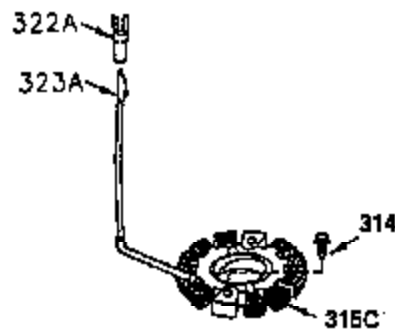

ILLUSTRATION SHOWS TYPICAL PARTS ONLY. ORDER PART NUMBER. PARTS NOT LISTED ARE SUPPLIED BY OEM.

VIEW 3 OF 3

Ref #	Part Number	Qty	Description
16	35520	1	Governor Lever
17	29916	1	Governor Lever Clamp
18	650548	1	Screw, 8-32 x 5/16"
19	35945	1	Extension Spring
28	30322	1	Lock Nut, 8-32
35	29826	1	Screw, 10-32 x 3/4"
36	29918	1	Lock Washer
37	29216	1	Lock Nut, 10-32
92	650880	1	Lock Washer
93	650881	1	Flywheel Nut
186	35522	1	Governor Link
200	36233	1	Control Bracket (Incl. 203 & 204)
203	36482	1	Compression Spring
204	650777	1	Screw, 6-32 x 21/32"
209	650902	2	Screw, 10-32 x 7/16"
210	27793	2	Conduit Clip
211	28942	2	Screw, 10-32 x 3/8"
238	650875	2	Screw, 10-32 x 5-1/4"
245A	35404	1	Air Cleaner Filter
260	35964	1	Blower Housing
261	30063	2	Screw, Torx T-30, 1/4-20 x 1/2"
314	650873	2	Screw, 1/4-20 x 3/4"
315	611104	1	Alternator Coil (3/5 Split)(Incl.321, 322,323)
321	611161	1	Diode
322	611142	1	Connector Body
323	611118	2	Terminal