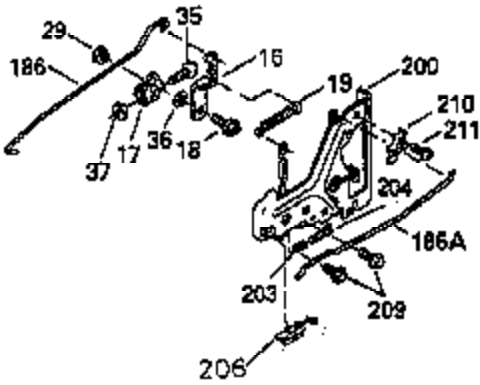

ILLUSTRATION SHOWS TYPICAL PARTS ONLY. ORDER PART NUMBER. PARTS NOT LISTED ARE SUPPLIED BY OEM.

VIEW 3 OF 3

Ref #	Part Number	Qty	Description
	16 35520	1	Governor Lever
	17 29916	1	Governor Lever Clamp
	18 650548	1	Screw, 8-32 x 5/16"
	19 35945	1	Extension Spring
	28 30322	1	Lock Nut, 8-32
	35 29826	1	Screw, 10-32 x 3/4"
	36 29918	1	Lock Washer
	37 29216	1	Lock Nut, 10-32
	92 650880	1	Lock Washer
	93 650881	1	Flywheel Nut
186A	35957	1	Choke Link
186	35522	1	Governor Link
200	35956	1	Control Bracket (Incl. 203 & 204)
203	33802	1	Compression Spring
204	650777	1	Screw, 6-32 x 21/32"
209	650902	2	Screw, 10-32 x 7/16"
210	27793	1	Conduit Clip
211	28942	1	Screw, 10-32 x 3/8"
238	650875	2	Screw, 10-32 x 5-1/4"
245A	35404	1	Air Cleaner Filter
260	35964	1	Blower Housing
261	30063	2	Screw, Torx T-30, 1/4-20 x 1/2"
314	650873	2	Screw, 1/4-20 x 3/4"
315	611116	1	Alternator Coil (3 Amp DC) (Incl.321, 322,323)
321	611161	1	Diode
322	611117	1	Connector Body
323	611118	1	Terminal