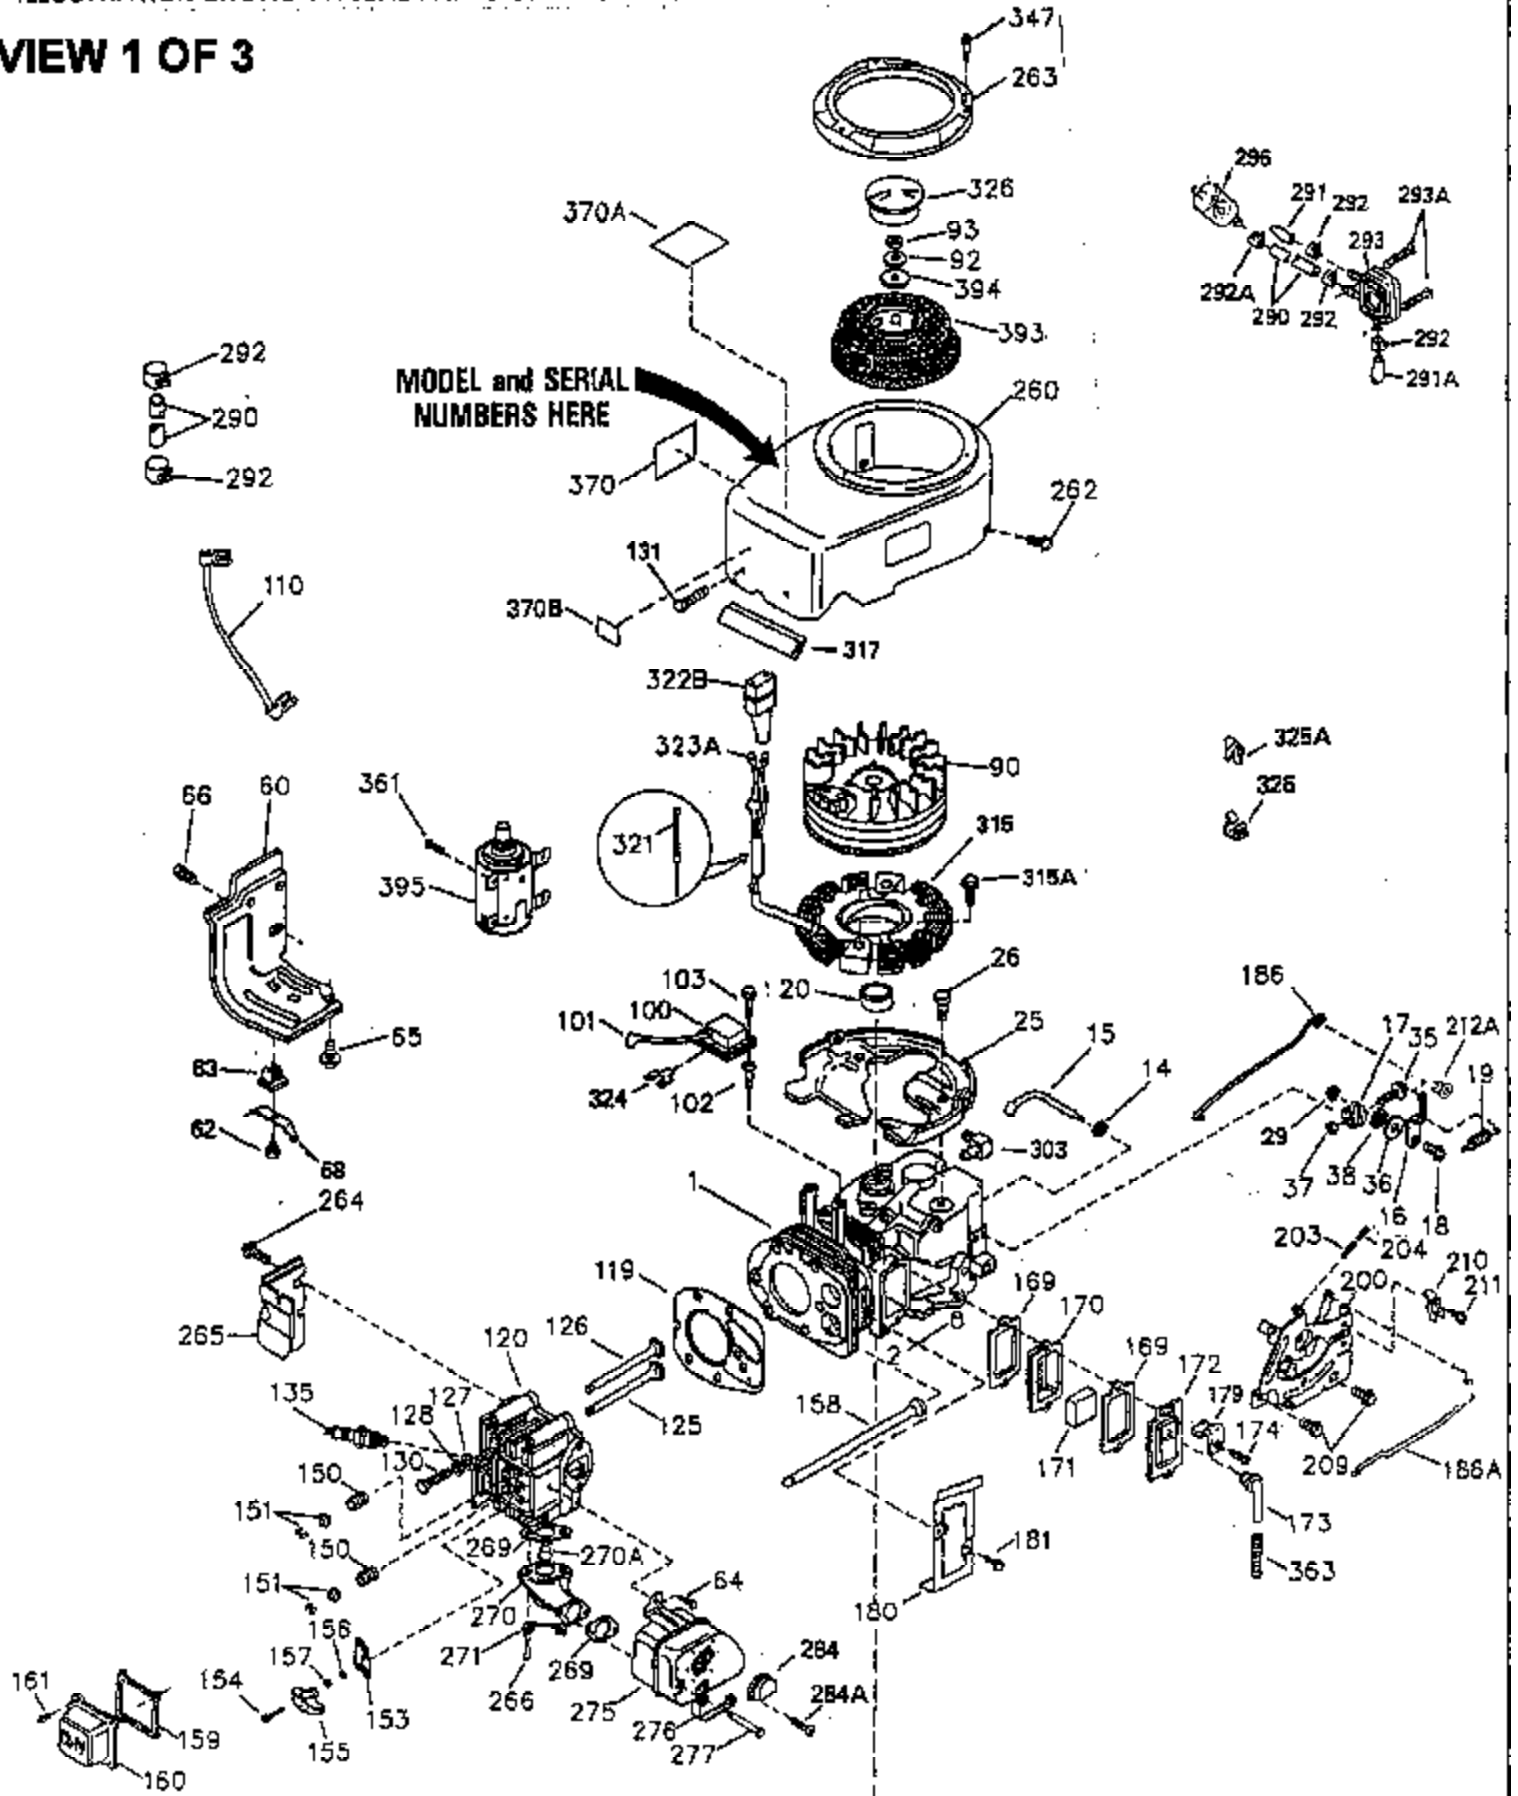

ILLUSTRATION SHOWS TYPICAL PARTS ONLY. ORDER BY PART NUMBER. PARTS NOT LISTED ARE SUPPLIED BY OEM.

VIEW 1 OF 3

CONTINUED TO PAGE 3

Ref #	Part Number	Qty	Description
1	35943	1	Cylinder (Incl. 2 & 20)
2	27652	2	Dowel Pin
14	28277	2	Washer
15	35324	1	Governor Rod
16	35520	1	Governor Lever
17	29916	1	Governor Lever Clamp
18	650548	1	Screw, 8-32 x 5/16"
19	35945	1	Extension Spring
20	35319	1	Oil Seal
25	35326	1	Blower Housing Baffle
26	650561	2	Screw, 1/4-20 x 5/8"
28	30322	1	Lock Nut, 8-32
35	29826	1	Screw, 10-32 x 3/4"
36	29918	1	Lock Washer
37	29216	1	Lock Nut, 10-32
38	29642	1	Retaining Ring
60	35316A	1	Blower Housing Extension
62	650760	1	Screw, 8-32 x 3/8"
63	28545	1	Grommet
64	30063	2	Screw, Torx T-30, 1/4-20 x 1/2"
65	650128	1	Screw, 10-24 x 1/2"
68	33356	1	Ground Terminal
90	611093	1	Flywheel (W/Ring Gear)
92	650880	1	Lock Washer
93	650881	1	Flywheel Nut
100	35135	1	Solid State Ignition
101	610118	1	Spark Plug Cover
102	650872	2	Solid State Mounting Stud
103	650814	2	Screw, Torx T-15, 10-24 x 1"
110	35183	1	Ground Wire
119	35946	1	* Cylinder Head Gasket
120	35948	1	Cylinder Head
125	35308	1	Exhaust Valve (Std.)
125	35433	1	Exhaust Valve (1/32" OS)
126	35309	1	Intake Valve (Std.)
126	35432	1	Intake Valve (1/32" OS)
127	650691	6	Washer
128	650690	6	Belleville Washer
130	650946	6	Screw, 5/16-18 x 2-45/64"
135	34645	1	Resistor Spark Plug (RN4C)
150	33507	2	Valve Spring
151	33508	2	Valve Spring Keeper
153	35949	1	Push Rod Guide
154	650945	1	Rocker Arm Stud
155	35950	1	Rocker Arm
156	650890	2	Lock Washer
157	650947	1	Lock Nut, 5/16-24
158	35951	2	Push Rod
159	35952	1	* Rocker Box Gasket
160	35953	1	Rocker Arm Housing
161	30063	4	Screw, Torx T-30, 1/4-20 x 1/2"
169	27896A	2	* Valve Cover Gasket
170	28423	1	Breather Body
171	28424	1	Breather Element
172	28425	1	Valve Cover
173	35350	1	Breather Tube
174	650128	2	Screw, 10-24 x 1/2"
180	35954	1	Blower Housing Extension