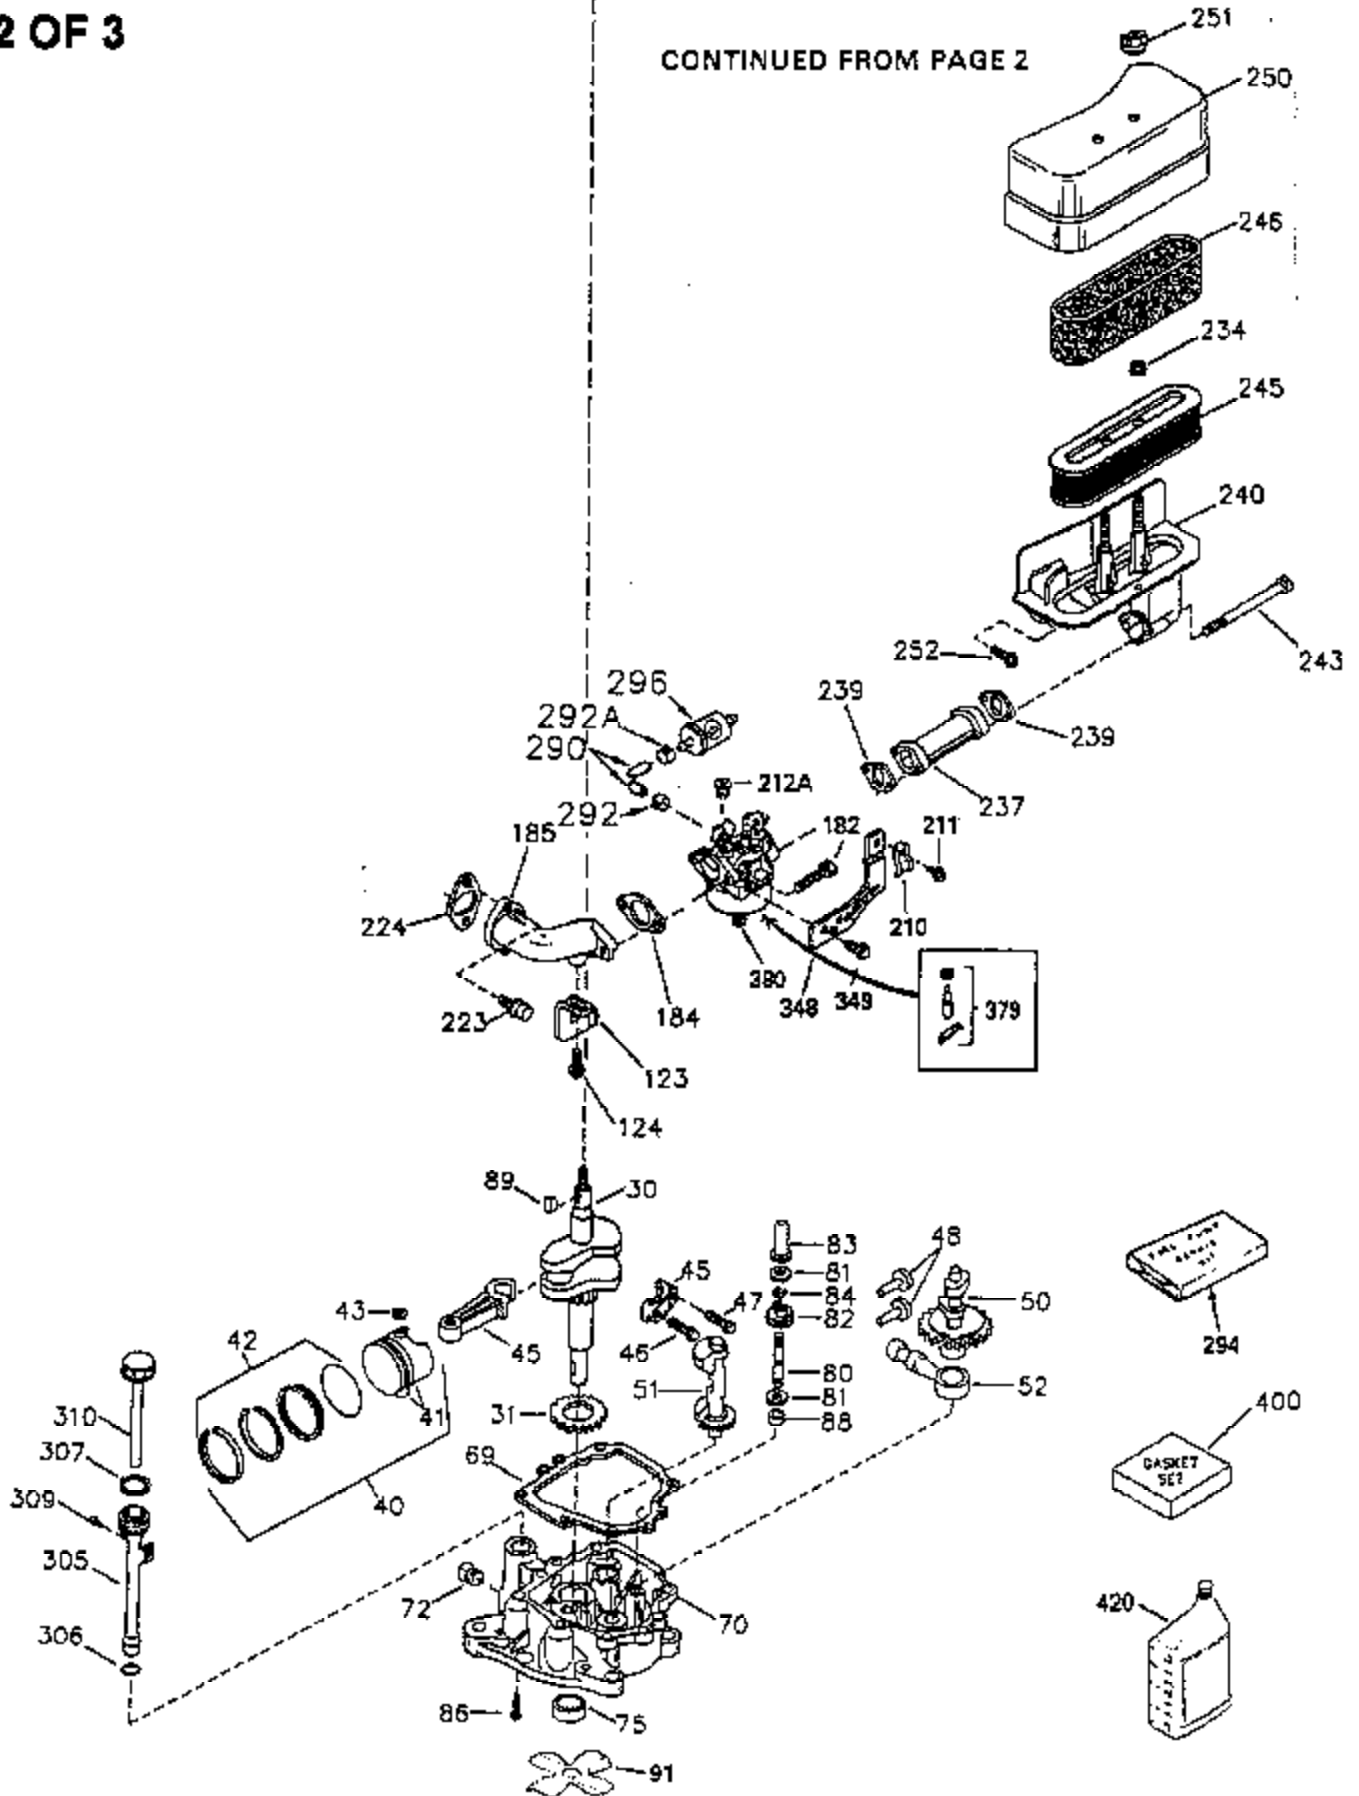

ILLUSTRATION SHOWS TYPICAL PARTS ONLY. ORDER BY PART NUMBER. PARTS NOT LISTED ARE SUPPLIED BY DEM.

VIEW 2 OF 3

CONTINUED FROM PAGE 2

Ref #	Part Number	Qty	Description
28	30322	1	Lock Nut, 8-32
30	35336B	1	Crankshaft
31	35327	1	Counterbalance Gear
40	35776	1	Piston, Pin & Ring Set (Std.)
40	35777	1	Piston, Pin & Ring Set (.010" OS)
40	35778	1	Piston, Pin & Ring Set (.020" OS)
41	35773	1	Piston & Pin Ass'y. (Std.) (Incl. 43)
41	35774	1	Piston & Pin Ass'y. (.010" OS) (Incl. 43)
41	35775	1	Piston & Pin Ass'y. (.020" OS) (Incl. 43)
42	35779	1	Ring Set (Std.)
42	35780	1	Ring Set (.010" OS)
42	35781	1	Ring Set (.020" OS)
43	35772	2	Piston Pin Retaining Ring
45	35330A	1	Connecting Rod Ass'y. (Incl. 46 & 47)
46	650908	1	Connecting Rod Bolt
47	650882	1	Connecting Rod Bolt
48	35313	2	Valve Lifter
50	35939	1	Camshaft (MCR)
51	35315A	1	Counterbalance Weight
52	31356	1	Oil Pump Ass'y.
69	35317	1	* Mounting Flange Gasket
70	35970	1	Mounting Flange (Incl. 72, 75 & 80)
72	31927	1	Oil Drain Plug
75	35319	1	Oil Seal
80	35712	1	Governor Shaft
81	35479	2	Washer
82	35321	1	Governor Gear Ass'y.
83	35322	1	Governor Spool
84	29193	1	Retaining Ring
86	650833	7	Screw, 1/4-20 x 1-3/16"
88	31707A	1	Spacer
89	32589	1	Flywheel Key
123	35288	1	Intake Pipe Brace
124	650738	2	Screw, 1/4-20 x 5/8"
182	650517	2	Screw, 1/4-20 x 27/32"
184	33263	1	* Carburetor To Intake Pipe Gasket
185	35955	1	Intake Pipe
210	27793	1	Conduit Clip
211	28942	1	Screw, 10-32 x 3/8"
223	792028	2	Screw, 5/16-18 x 7/8"
224	35958	1	* Intake Pipe Gasket
234	650825	2	Nut & Lock Washer, 1/4-20
237	35286	1	Air Cleaner Adapter
238	650875	2	Screw, 10-32 x 5-1/4"
239	33629	2	* Air Cleaner Gasket
240	35960	1	Air Cleaner Body (Incl. 239)
245	35403	1	Air Cleaner Filter (Incl. 234)
245A	35404	1	Air Cleaner Filter
250	35961	1	Air Cleaner Cover
251	650886	2	Wing Nut, 1/4-20
252	650887	1	Screw, 1/4-20 x 1"
261	30063	2	Screw, Torx T-30, 1/4-20 x 1/2"
290	30705	1	Fuel Line
292A	35864	1	Fuel Filter Clamp
292	26460	1	Fuel Line Clamp
296	34279B	1	Fuel Filter (Incl. 292)
305	35972	1	Oil Fill Tube
306	34265	1	* "O" Ring