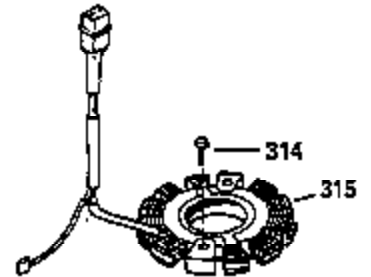

ILLUSTRATION SHOWS TYPICAL PARTS ONLY. ORDER PART NUMBER. PARTS NOT LISTED ARE SUPPLIED BY OEM.

VIEW 3 OF 3

Ref #	Part Number	Qty	Description
	16 35520	1	Governor Lever
	17 29916	1	Governor Lever Clamp
	18 650548	1	Screw, 8-32 x 5/16"
	19 35945	1	Extension Spring
	28 30322	1	Lock Nut, 8-32
	35 29826	1	Screw, 10-32 x 3/4"
	36 29918	1	Lock Washer
	37 29216	1	Lock Nut, 10-32
	92 650880	1	Lock Washer
	93 650881	1	Flywheel Nut
186A	35957	1	Choke Link
186	35522	1	Governor Link
200	35956	1	Control Bracket (Incl. 203 & 204)
203	33802	1	Compression Spring
204	650777	1	Screw, 6-32 x 21/32"
209	650902	2	Screw, 10-32 x 7/16"
210	27793	1	Conduit Clip
211	28942	1	Screw, 10-32 x 3/8"
238	650875	2	Screw, 10-32 x 5-1/4"
245A	35404	1	Air Cleaner Filter
260	35964	1	Blower Housing
261	30063	2	Screw, Torx T-30, 1/4-20 x 1/2"
314	650873	2	Screw, 1/4-20 x 3/4"
315	611116	1	Alternator Coil (3 Amp DC) (Incl.321, 322,323)
321	611161	1	Diode
322	611117	1	Connector Body
323	611118	1	Terminal