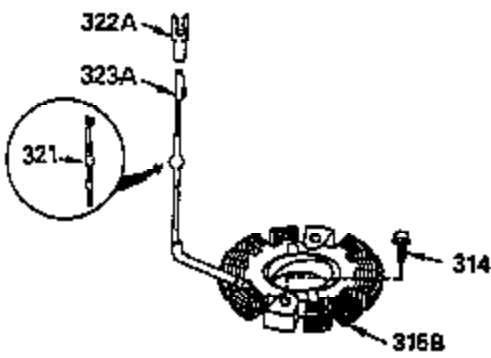

ILLUSTRATION SHOWS TYPICAL PARTS ONLY. ORDER PART NUMBER. PARTS NOT LISTED ARE SUPPLIED BY OEM.

VIEW 3 OF 3

Ref #	Part Number	Qty	Description
	16 35520	1	Governor Lever
	17 29916	1	Governor Lever Clamp
	18 650548	1	Screw, 8-32 x 5/16"
	19 35945	1	Extension Spring
	28 30322	1	Lock Nut, 8-32
	35 29826	1	Screw, 10-32 x 3/4"
	36 29918	1	Lock Washer
	37 29216	1	Lock Nut, 10-32
	92 650880	1	Lock Washer
	93 650881	1	Flywheel Nut
186A	35957	1	Choke Link
186	35522	1	Governor Link
200	35956	1	Control Bracket (Incl. 203 & 204)
203	33802	1	Compression Spring
204	650777	1	Screw, 6-32 x 21/32"
209	650902	2	Screw, 10-32 x 7/16"
210	27793	1	Conduit Clip
211	28942	1	Screw, 10-32 x 3/8"
238	650875	2	Screw, 10-32 x 5-1/4"
245A	35404	1	Air Cleaner Filter
260	35964	1	Blower Housing
261	30063	2	Screw, Torx T-30, 1/4-20 x 1/2"
314	650873	2	Screw, 1/4-20 x 3/4"
315	611116	1	Alternator Coil (3 Amp DC) (Incl.321, 322,323)
321	611161	1	Diode
322	611117	1	Connector Body
323	611118	1	Terminal