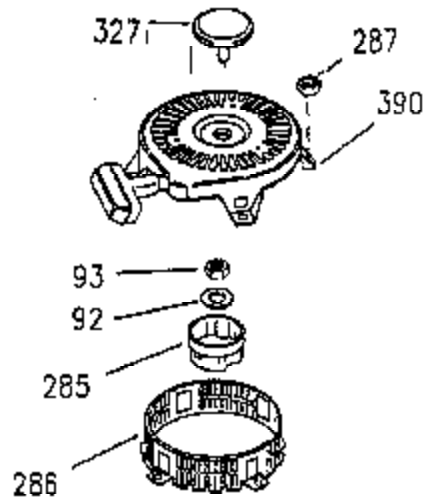

ILLUSTRATION SHOWS TYPICAL PARTS ONLY. ORDER PART NUMBER. PARTS NOT LISTED ARE SUPPLIED BY OEM.

VIEW 3 OF 3

Ref #	Part Number	Qty	Description
	16 35520	1	Governor Lever
	17 29916	1	Governor Lever Clamp
	18 650548	1	Screw, 8-32 x 5/16"
	19 35945	1	Extension Spring
	28 30322	1	Lock Nut, 8-32
	35 29826	1	Screw, 10-32 x 3/4"
	36 29918	1	Lock Washer
	37 29216	1	Lock Nut, 10-32
	92 650880	1	Lock Washer
	93 650881	1	Flywheel Nut
186A	35957	1	Choke Link
186	35522	1	Governor Link
200	35956	1	Control Bracket (Incl. 203 & 204)
203	33802	1	Compression Spring
204	650777	1	Screw, 6-32 x 21/32"
209	650902	2	Screw, 10-32 x 7/16"
210	27793	1	Conduit Clip
211	28942	1	Screw, 10-32 x 3/8"
238	650875	2	Screw, 10-32 x 5-1/4"
245A	35404	1	Air Cleaner Filter
260	35964	1	Blower Housing
261	30063	2	Screw, Torx T-30, 1/4-20 x 1/2"
314	650873	2	Screw, 1/4-20 x 3/4"
315	611116	1	Alternator Coil (3 Amp DC) (Incl.321, 322,323)
321	611161	1	Diode
322	611117	1	Connector Body
323	611118	1	Terminal