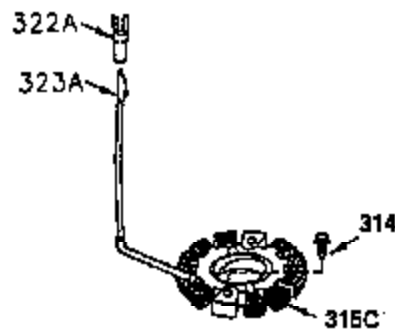

ILLUSTRATION SHOWS TYPICAL PARTS ONLY. ORDER PART NUMBER. PARTS NOT LISTED ARE SUPPLIED BY OEM.

VIEW 3 OF 3

Ref #	Part Number	Qty	Description
	16 35520	1	Governor Lever
	17 29916	1	Governor Lever Clamp
	18 650548	1	Screw, 8-32 x 5/16"
	19 35945	1	Extension Spring
	28 30322	1	Lock Nut, 8-32
	35 29826	1	Screw, 10-32 x 3/4"
	36 29918	1	Lock Washer
	37 29216	1	Lock Nut, 10-32
	92 650880	1	Lock Washer
	93 650881	1	Flywheel Nut
186A	35957	1	Choke Link
186	35522	1	Governor Link
200	35956	1	Control Bracket (Incl. 203 & 204)
203	33802	1	Compression Spring
204	650777	1	Screw, 6-32 x 21/32"
209	650902	2	Screw, 10-32 x 7/16"
210	27793	1	Conduit Clip
211	28942	1	Screw, 10-32 x 3/8"
238	650875	2	Screw, 10-32 x 5-1/4"
245A	35404	1	Air Cleaner Filter
260	35964	1	Blower Housing
261	30063	2	Screw, Torx T-30, 1/4-20 x 1/2"
314	650873	2	Screw, 1/4-20 x 3/4"
315	611104	1	Alternator Coil (3/5 Split)(Incl.321, 322,323)
321	611161	1	Diode
322	611142	1	Connector Body
323	611118	2	Terminal