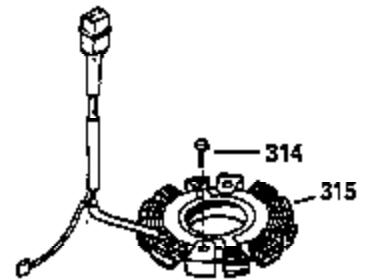

ILLUSTRATION SHOWS TYPICAL PARTS ONLY. ORDER PART NUMBER. PARTS NOT LISTED ARE SUPPLIED BY OEM.

VIEW 3 OF 3

Ref #	Part Number	Qty	Description
	16 35520	1	Governor Lever
	17 29916	1	Governor Lever Clamp
	18 650548	1	Screw, 8-32 x 5/16"
	19 35945	1	Extension Spring
	28 30322	1	Lock Nut, 8-32
	35 29826	1	Screw, 10-32 x 3/4"
	36 29918	1	Lock Washer
	37 29216	1	Lock Nut, 10-32
	92 650880	1	Lock Washer
	93 650881	1	Flywheel Nut
186A	35957	1	Choke Link
186	35522	1	Governor Link
200	35956	1	Control Bracket (Incl. 203 & 204)
203	33802	1	Compression Spring
204	650777	1	Screw, 6-32 x 21/32"
209	650902	2	Screw, 10-32 x 7/16"
210	27793	1	Conduit Clip
211	28942	1	Screw, 10-32 x 3/8"
238	650875	2	Screw, 10-32 x 5-1/4"
245A	35404	1	Air Cleaner Filter
260	35964	1	Blower Housing
261	30063	2	Screw, Torx T-30, 1/4-20 x 1/2"
314	650873	2	Screw, 1/4-20 x 3/4"
315	611104	1	Alternator Coil (3/5 Split)(Incl.321, 322,323)
321	611161	1	Diode
322	611142	1	Connector Body
323	611118	2	Terminal