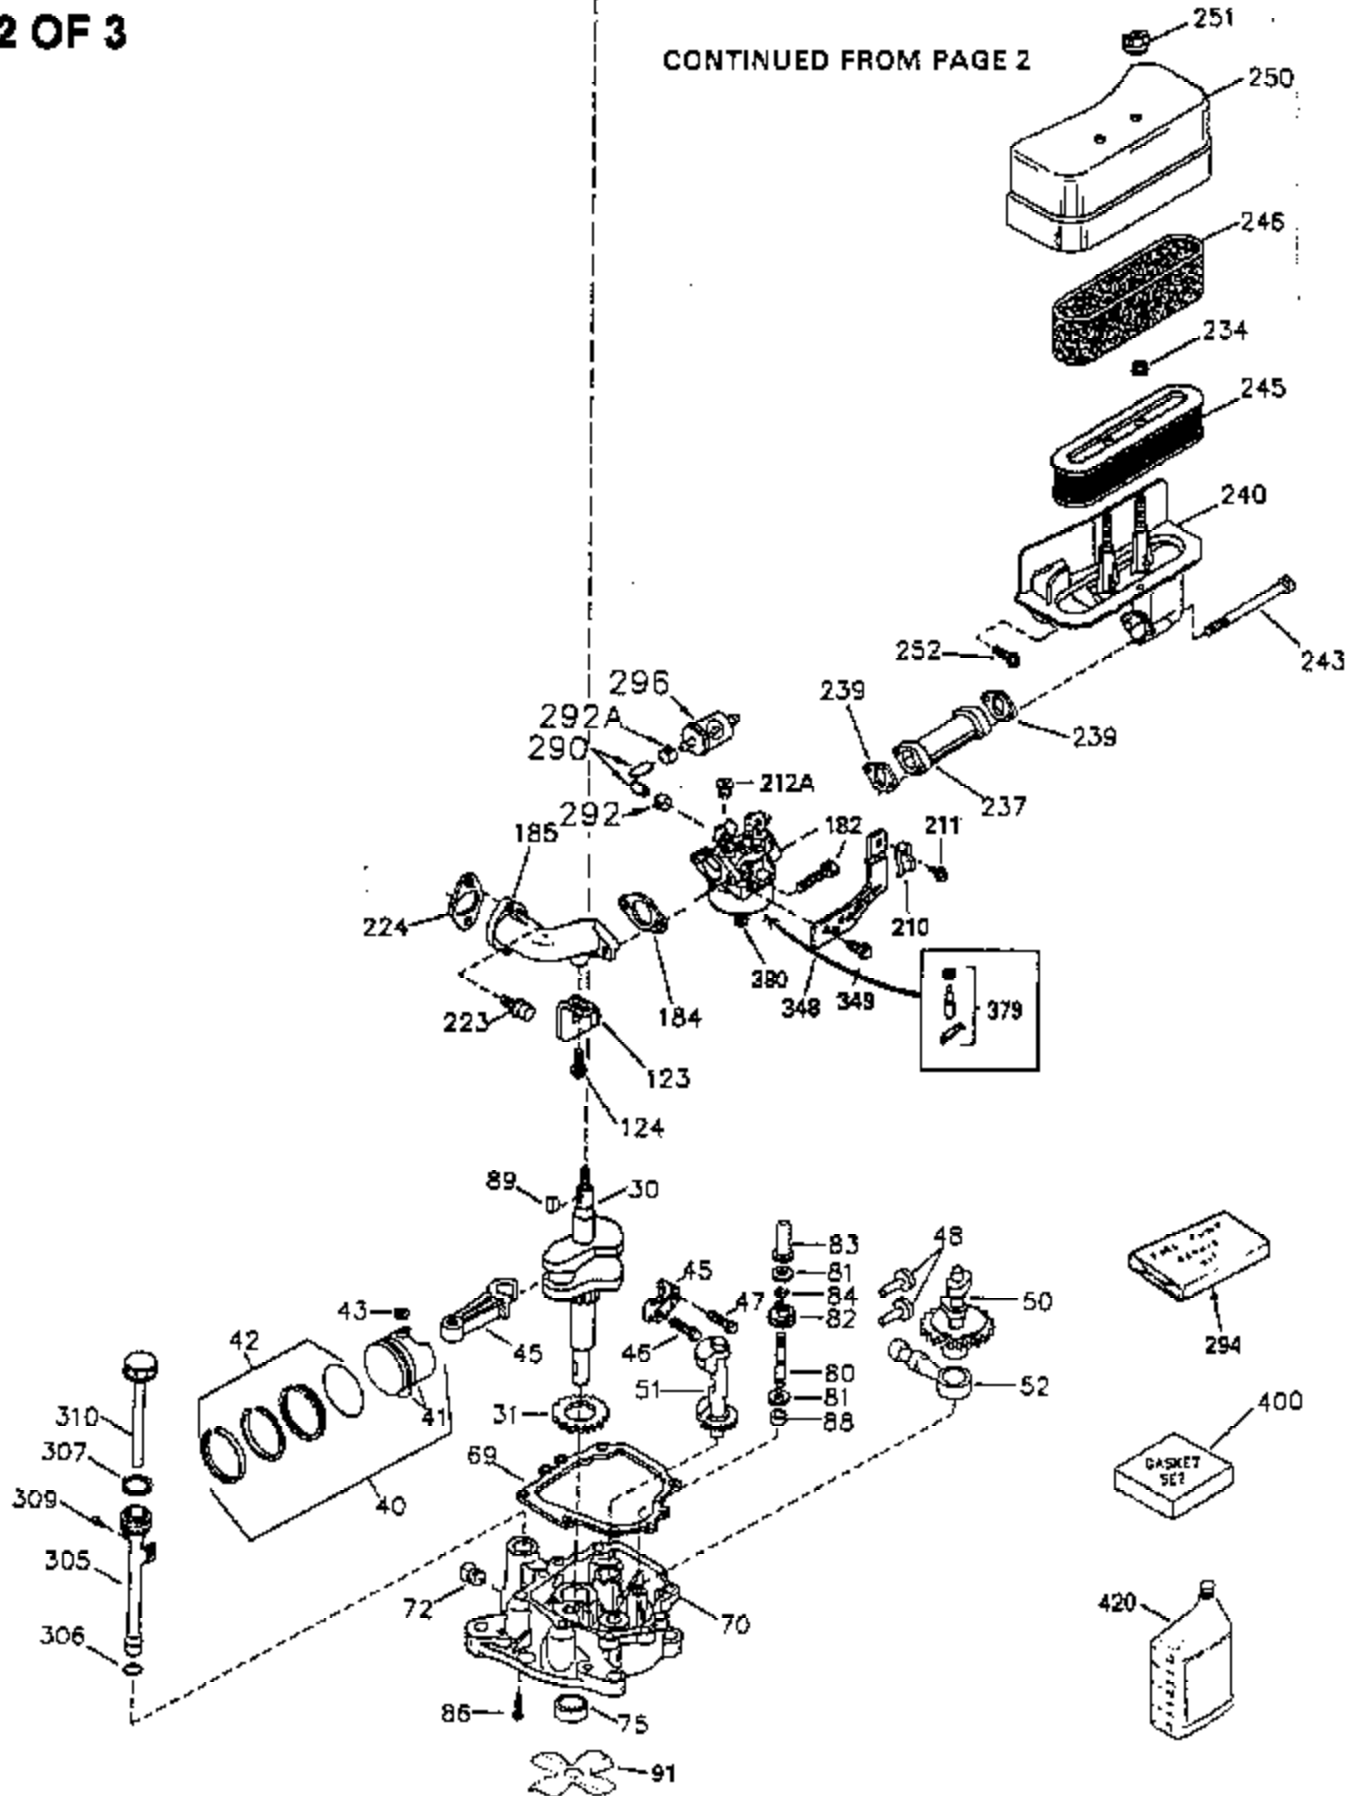

ILLUSTRATION SHOWS TYPICAL PARTS ONLY. ORDER BY PART NUMBER. PARTS NOT LISTED ARE SUPPLIED BY DEM.

VIEW 2 OF 3

CONTINUED FROM PAGE 2

Ref #	Part Number	Qty	Description
28	30322	1	Lock Nut, 8-32
30	35336B	1	Crankshaft
31	35327	1	Counterbalance Gear
40	35776	1	Piston, Pin & Ring Set (Std.)
40	35777	1	Piston, Pin & Ring Set (.010" OS)
40	35778	1	Piston, Pin & Ring Set (.020" OS)
41	35773	1	Piston & Pin Ass'y. (Std.) (Incl. 43)
41	35774	1	Piston & Pin Ass'y. (.010" OS) (Incl. 43)
41	35775	1	Piston & Pin Ass'y. (.020" OS) (Incl. 43)
42	35779	1	Ring Set (Std.)
42	35780	1	Ring Set (.010" OS)
42	35781	1	Ring Set (.020" OS)
43	35772	2	Piston Pin Retaining Ring
45	35330A	1	Connecting Rod Ass'y. (Incl. 46 & 47)
46	650908	1	Connecting Rod Bolt
47	650882	1	Connecting Rod Bolt
48	35313	2	Valve Lifter
50	35939	1	Camshaft (MCR)
51	35315A	1	Counterbalance Weight
52	31356	1	Oil Pump Ass'y.
69	35317	1	* Mounting Flange Gasket
70	35970	1	Mounting Flange (Incl. 72, 75 & 80)
72	31927	1	Oil Drain Plug
75	35319	1	Oil Seal
80	35712	1	Governor Shaft
81	35479	2	Washer
82	35321	1	Governor Gear Ass'y.
83	35322	1	Governor Spool
84	29193	1	Retaining Ring
86	650833	7	Screw, 1/4-20 x 1-3/16"
88	31707A	1	Spacer
89	32589	1	Flywheel Key
123	35288	1	Intake Pipe Brace
124	650738	2	Screw, 1/4-20 x 5/8"
182	650517	2	Screw, 1/4-20 x 27/32"
184	33263	1	* Carburetor To Intake Pipe Gasket
185	35955	1	Intake Pipe
210	27793	1	Conduit Clip
211	28942	1	Screw, 10-32 x 3/8"
223	792028	2	Screw, 5/16-18 x 7/8"
224	35958	1	* Intake Pipe Gasket
234	650825	2	Nut & Lock Washer, 1/4-20
237	35286	1	Air Cleaner Adapter
238	650875	2	Screw, 10-32 x 5-1/4"
239	33629	2	* Air Cleaner Gasket
240	35960	1	Air Cleaner Body (Incl. 239)
245	35403	1	Air Cleaner Filter (Incl. 234)
245A	35404	1	Air Cleaner Filter
250	35961	1	Air Cleaner Cover
251	650886	2	Wing Nut, 1/4-20
252	650887	1	Screw, 1/4-20 x 1"
261	30063	2	Screw, Torx T-30, 1/4-20 x 1/2"
290	29774	1	Fuel Line
292A	35864	1	Fuel Filter Clamp
292	26460	1	Fuel Line Clamp
296	34279B	1	Fuel Filter (Incl. 292)
305	35972	1	Oil Fill Tube
306	34265	1	* "O" Ring