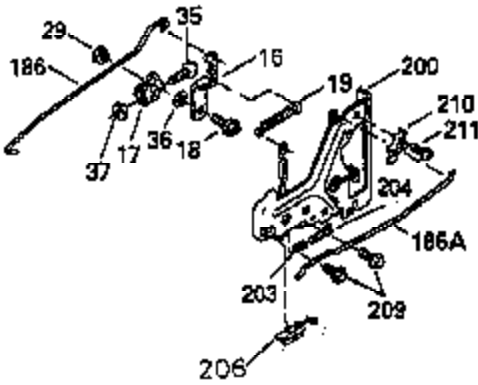

ILLUSTRATION SHOWS TYPICAL PARTS ONLY. ORDER PART NUMBER. PARTS NOT LISTED ARE SUPPLIED BY OEM.

VIEW 3 OF 3

Ref #	Part Number	Qty	Description
	16 35520	1	Governor Lever
	17 29916	1	Governor Lever Clamp
	18 650548	1	Screw, 8-32 x 5/16"
	19 35945	1	Extension Spring
	28 30322	1	Lock Nut, 8-32
	35 29826	1	Screw, 10-32 x 3/4"
	36 29918	1	Lock Washer
	37 29216	1	Lock Nut, 10-32
	92 650880	1	Lock Washer
	93 650881	1	Flywheel Nut
186A	35957	1	Choke Link
186	35522	1	Governor Link
200	35956	1	Control Bracket (Incl. 203 & 204)
203	33802	1	Compression Spring
204	650777	1	Screw, 6-32 x 21/32"
209	650902	2	Screw, 10-32 x 7/16"
210	27793	1	Conduit Clip
211	28942	1	Screw, 10-32 x 3/8"
238	650875	2	Screw, 10-32 x 5-1/4"
245A	35404	1	Air Cleaner Filter
260	35964	1	Blower Housing
261	30063	2	Screw, Torx T-30, 1/4-20 x 1/2"
314	650873	2	Screw, 1/4-20 x 3/4"
315	611104	1	Alternator Coil (3/5 Split)(Incl.321, 322,323)
321	611161	1	Diode
322	611142	1	Connector Body
323	611118	2	Terminal