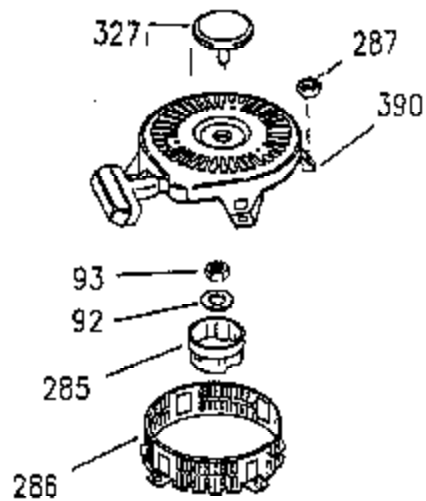

ILLUSTRATION SHOWS TYPICAL PARTS ONLY. ORDER PART NUMBER. PARTS NOT LISTED ARE SUPPLIED BY OEM.

VIEW 3 OF 3

Ref #	Part Number	Qty	Description
	16 35520	1	Governor Lever
	17 29916	1	Governor Lever Clamp
	18 650548	1	Screw, 8-32 x 5/16"
	19 35945	1	Extension Spring
	28 30322	1	Lock Nut, 8-32
	35 29826	1	Screw, 10-32 x 3/4"
	36 29918	1	Lock Washer
	37 29216	1	Lock Nut, 10-32
	92 650880	1	Lock Washer
	93 650881	1	Flywheel Nut
186A	35957	1	Choke Link
186	35522	1	Governor Link
200	35956	1	Control Bracket (Incl. 203 & 204)
203	33802	1	Compression Spring
204	650777	1	Screw, 6-32 x 21/32"
209	650902	2	Screw, 10-32 x 7/16"
210	27793	1	Conduit Clip
211	28942	1	Screw, 10-32 x 3/8"
238	650875	2	Screw, 10-32 x 5-1/4"
245A	35404	1	Air Cleaner Filter
260	35964	1	Blower Housing
261	30063	2	Screw, Torx T-30, 1/4-20 x 1/2"
314	650873	2	Screw, 1/4-20 x 3/4"
315	611104	1	Alternator Coil (3/5 Split)(Incl.321, 322,323)
321	611161	1	Diode
322	611142	1	Connector Body
323	611118	2	Terminal