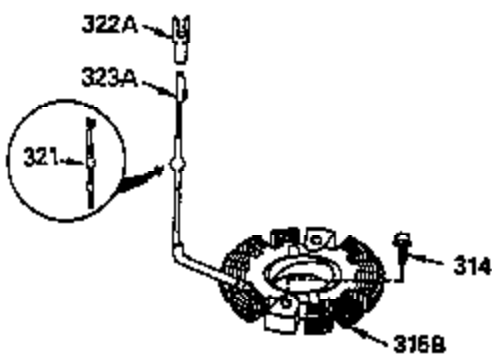

ILLUSTRATION SHOWS TYPICAL PARTS ONLY. ORDER PART NUMBER. PARTS NOT LISTED ARE SUPPLIED BY OEM.

VIEW 3 OF 3

Ref #	Part Number	Qty	Description
	16 35520	1	Governor Lever
	17 29916	1	Governor Lever Clamp
	18 650548	1	Screw, 8-32 x 5/16"
	19 35945	1	Extension Spring
	28 30322	1	Lock Nut, 8-32
	35 29826	1	Screw, 10-32 x 3/4"
	36 29918	1	Lock Washer
	37 29216	1	Lock Nut, 10-32
	92 650880	1	Lock Washer
	93 650881	1	Flywheel Nut
186A	35957	1	Choke Link
186	35522	1	Governor Link
200	35956	1	Control Bracket (Incl. 203 & 204)
203	33802	1	Compression Spring
204	650777	1	Screw, 6-32 x 21/32"
209	650902	2	Screw, 10-32 x 7/16"
210	27793	1	Conduit Clip
211	28942	1	Screw, 10-32 x 3/8"
238	650875	2	Screw, 10-32 x 5-1/4"
245A	35404	1	Air Cleaner Filter
260	35964	1	Blower Housing
261	30063	2	Screw, Torx T-30, 1/4-20 x 1/2"
314	650873	2	Screw, 1/4-20 x 3/4"
315	611104	1	Alternator Coil (3/5 Split)(Incl.321, 322,323)
321	611161	1	Diode
322	611142	1	Connector Body
323	611118	2	Terminal