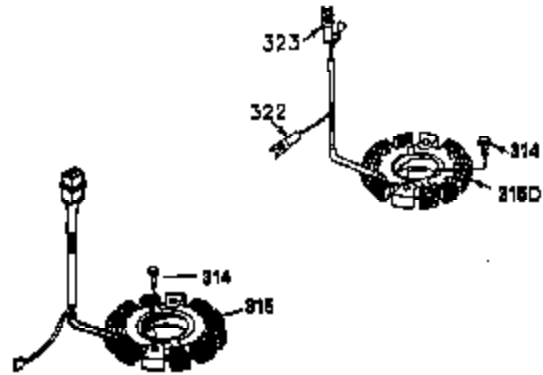

Ref #	Part Number	Qty	Description
64	30063	2	Screw, Torx T-30, 1/4-20 x 1/2"
92	650880	1	Lock Washer
93	650881	1	Flywheel Nut
260	36497	1	Blower Housing
262	29747B	1	Screw, Torx T-40, 5/16-24 x 21/32"
314	650873	2	Screw, 1/4-20 x 3/4"
315	611104	1	Alternator Coil (3/5 Split)(Incl.321, 322,323)
321	611161	1	Diode
322	611142	1	Connector Body
323	611118	2	Terminal
330	611167	1	Wire Harness
370B	35274	1	Instruction Decal