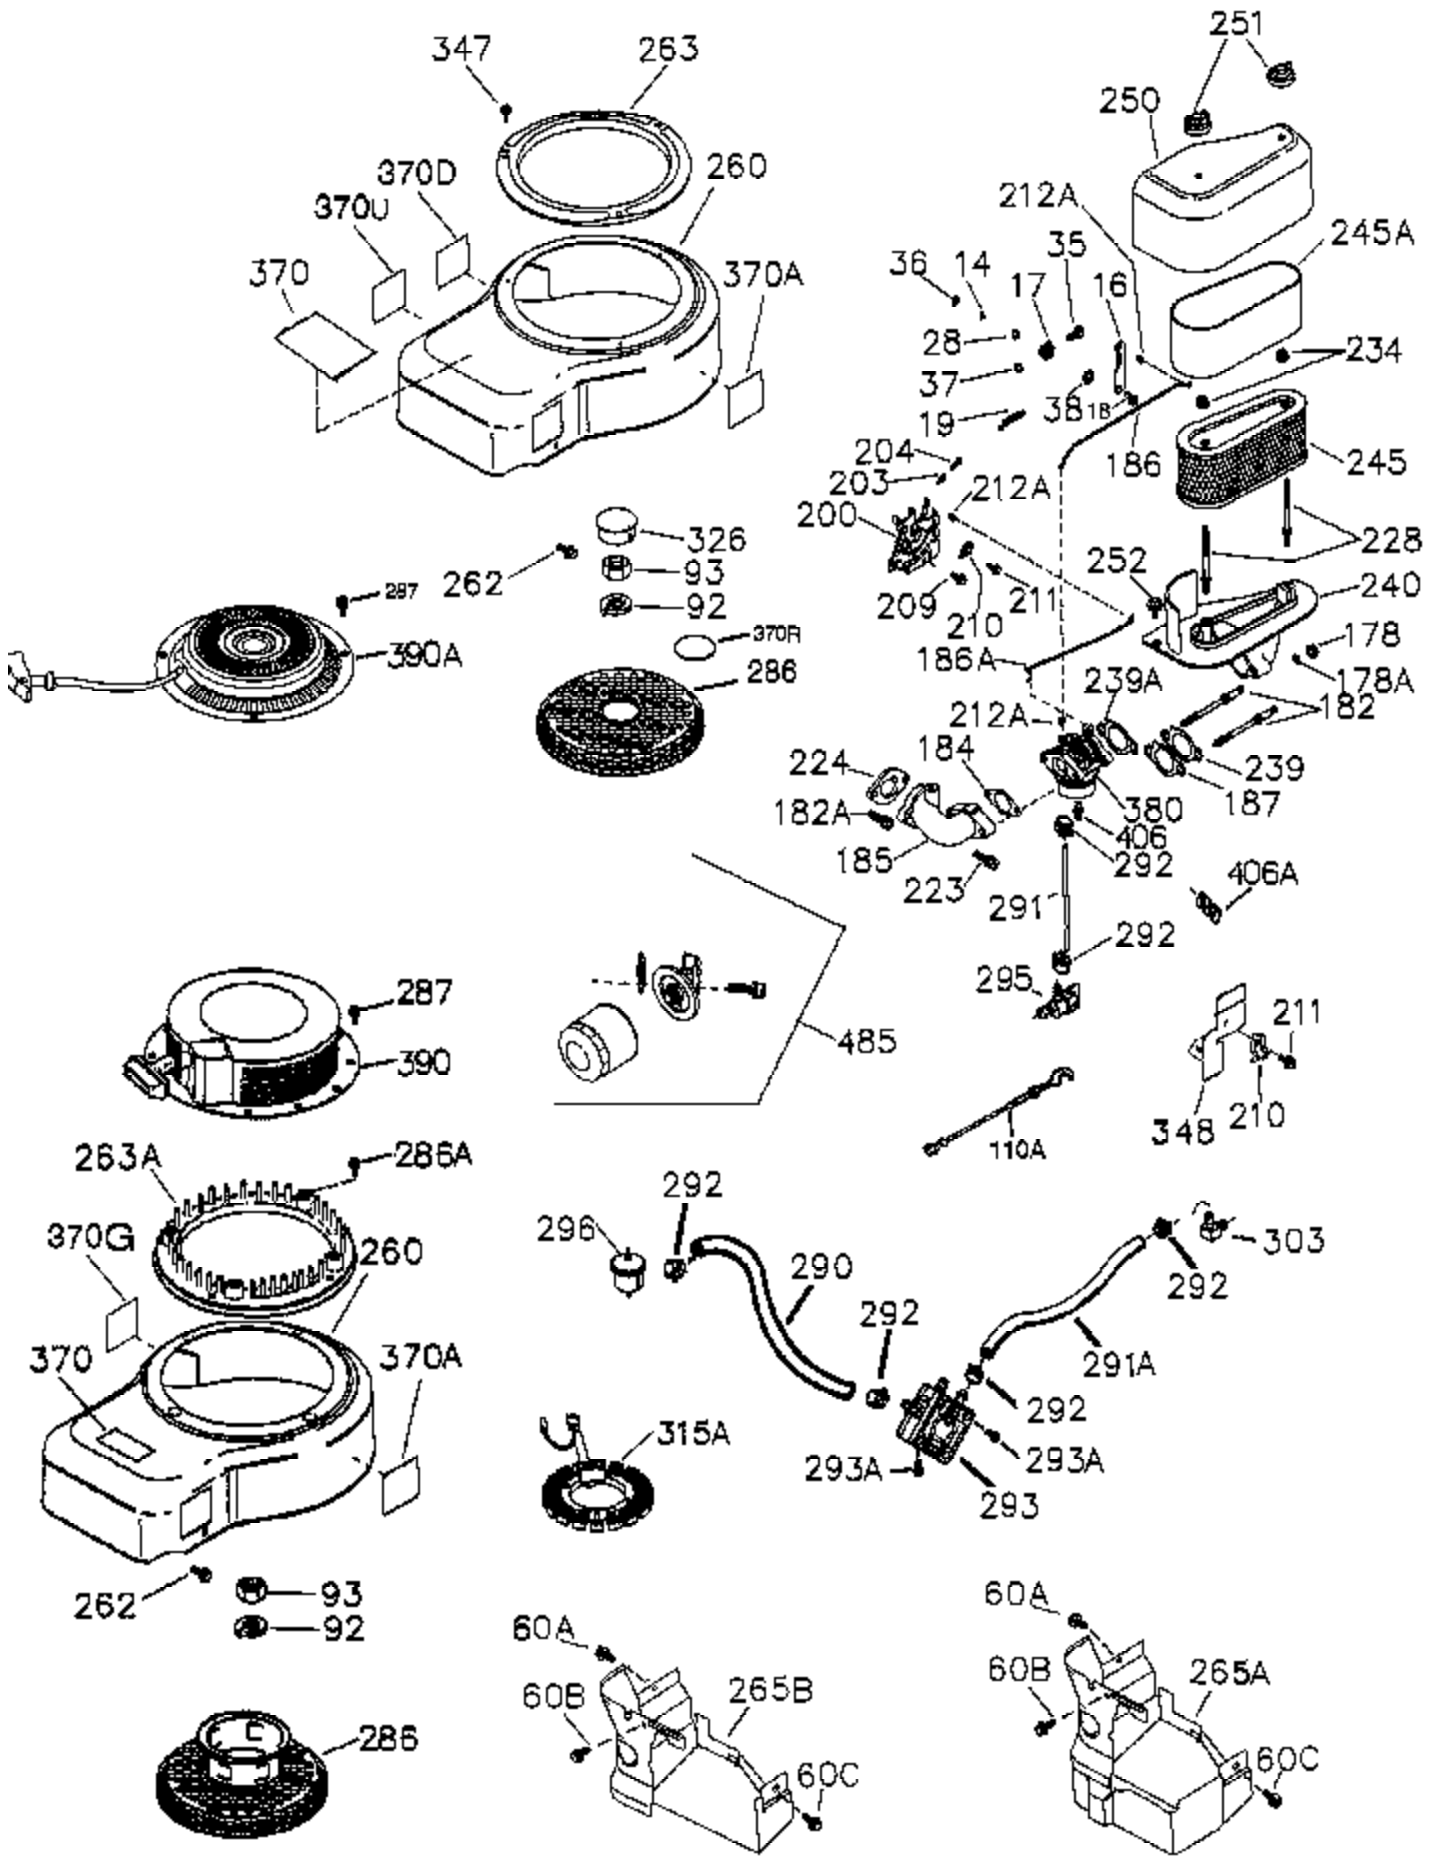

Ref #	Part Number	Qty	Description
361	30063	4	Screw, Torx T-30, 1/4-20 x 1/2"
363	34148	1	Spring
370B	35274	1	Instruction Decal
395	35763A	1	Electric Starter Motor (12 Volt)
400	35947	1	* Gasket Set (Incl. items marked PK i n notes) Incl. part #'s 27896 (2), 33263 (1), 33629 (2), 34265 (1), 35317 (1), 35762 (2), 35946 (1), 35952 (1), 35958 (1)
420	730225	1	SAE 30 4-Cycle Engine Oil (Quart)