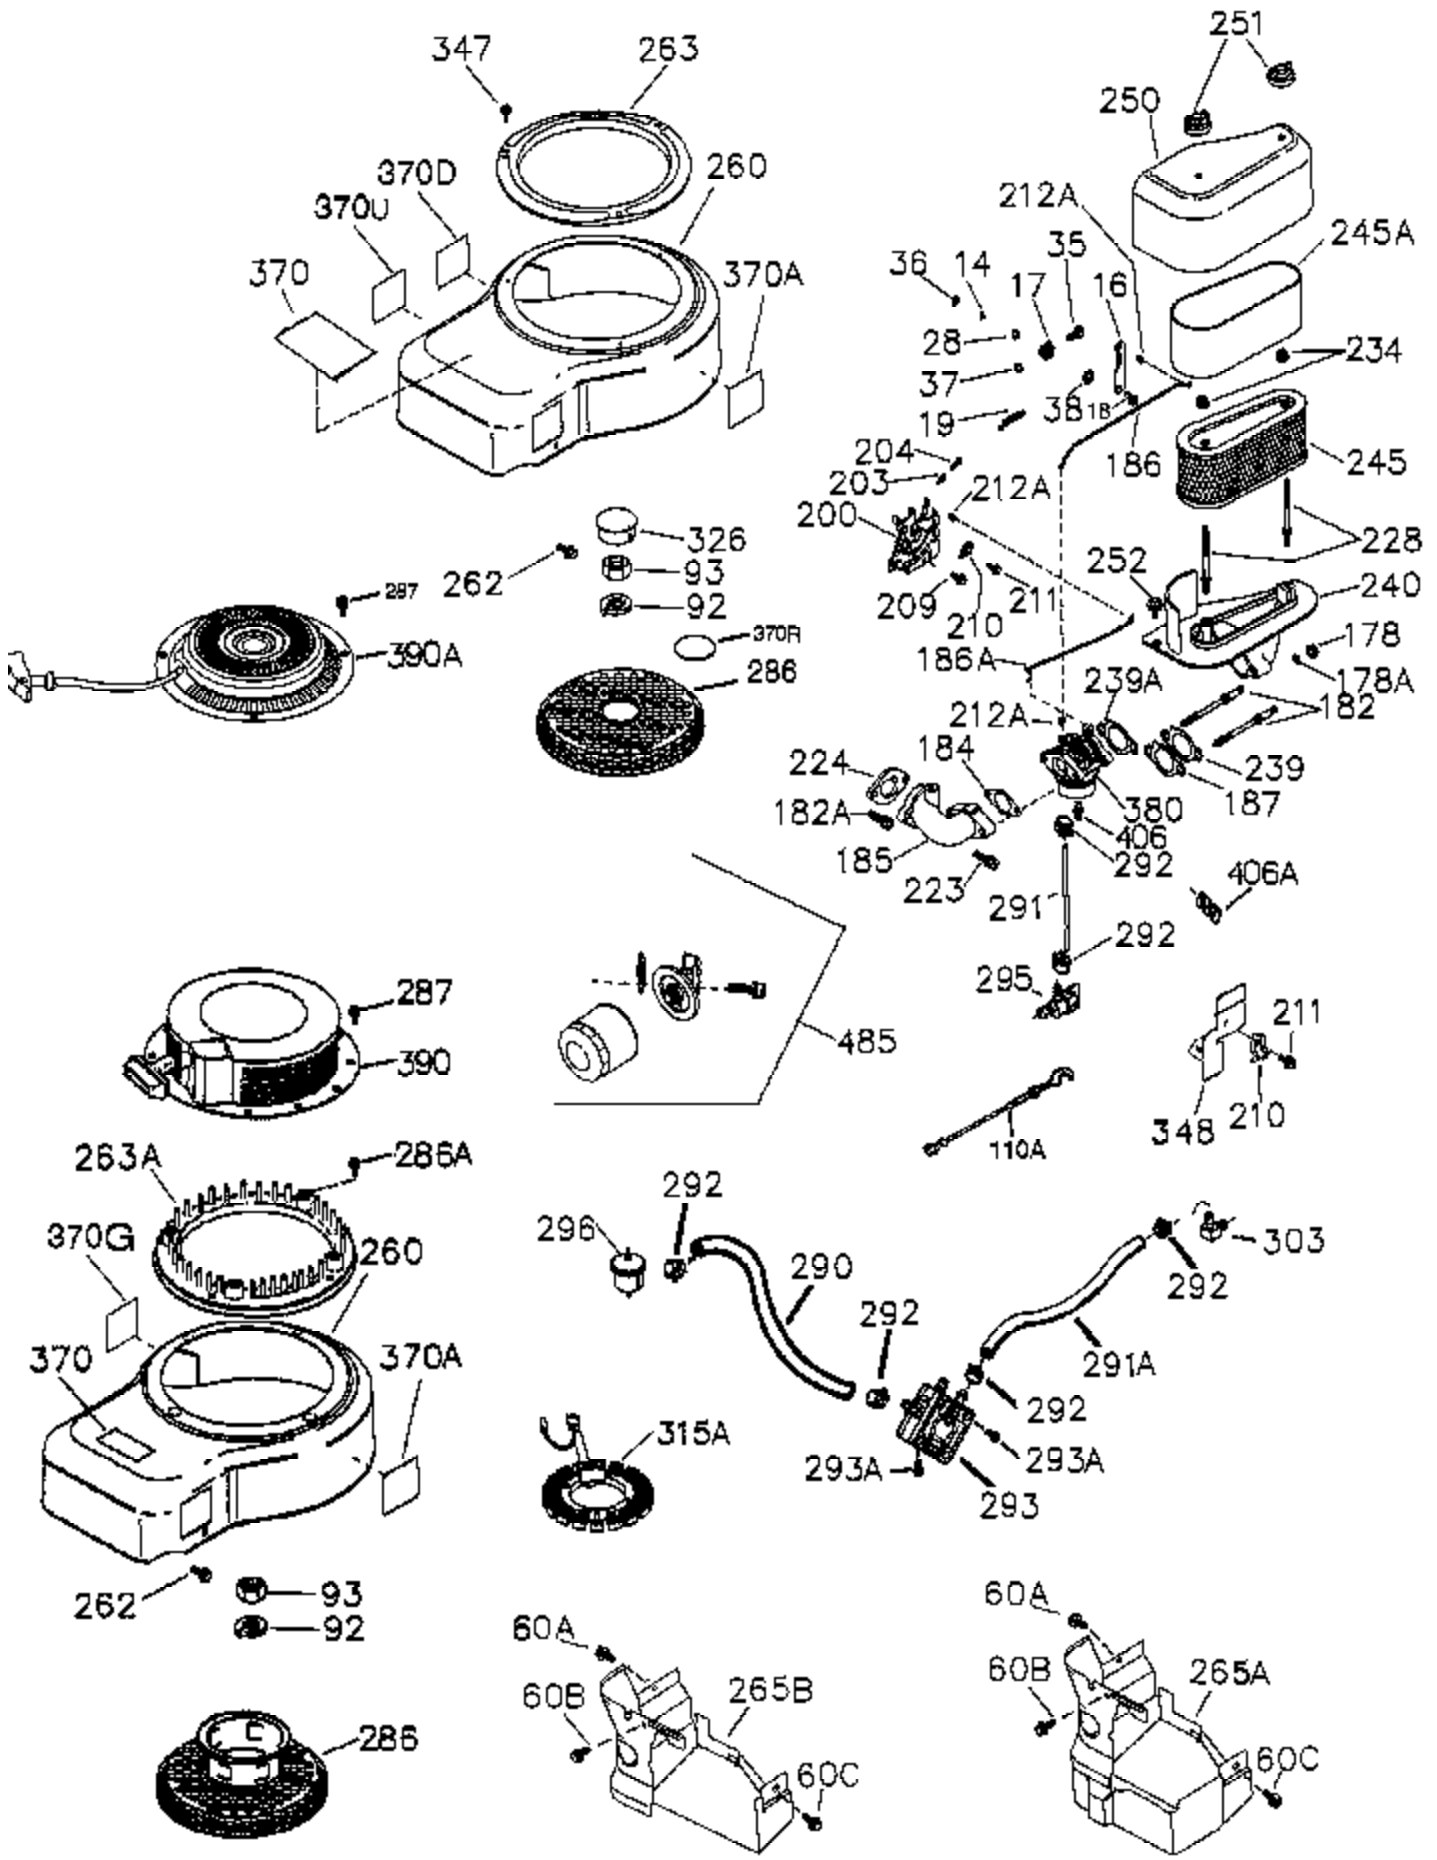

Ref #	Part Number	Qty	Description
400	35947	1	* Gasket Set (Incl. items marked PK i n notes) Incl. part #'s 27896 (2), 33263 (1), 33629 (2), 34265 (1), 35317 (1), 35762 (2), 35946 (1), 35952 (1), 35958 (1)
420	730225	1	SAE 30 4-Cycle Engine Oil (Quart)