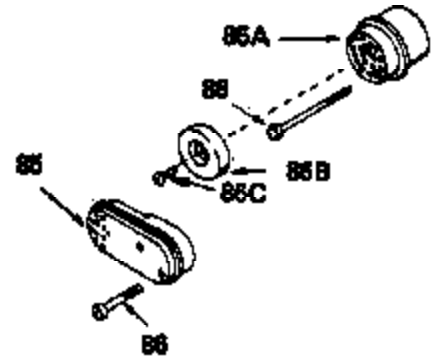

Ref #	Part Number	Qty	Description
17	32610A		Bolt, Connecting rod
23	32609		Plate, Lock (Used on early production with No. 32610 connecting rod bolt. Donot use with No. 32610A locking type bolt.)
41	650489		Screw, 1/4-20 x 5/8"
44	33876		Gasket, Stator
54	650561		Screw, 1/4-20 x 5/8"
74	610973		Terminal Assy. (Use as required)
108	30551		Spring, Breaker box cover
109	610947		Cover, Dust
110	610955		Gasket, Stator cover
111	30992		Cam, Breaker
113	610385		Washer
114	610408		Nut
115	29181		Breaker Fastening Screw & Washer
116	610593		Screw, Condenser fastening
117	33356		Terminal, Ground
120	611006		Stator (Incl.108, 113 thru 117, 121,1 38,139)
121	30549		Felt, Cam wiper
128A	33914		Cup (Early production only, not w/650 791)
138	30547A		Contact Assy., Breaker
139	30548B		Condenser
143			Electric Starter Kit (Supplied by OEM)