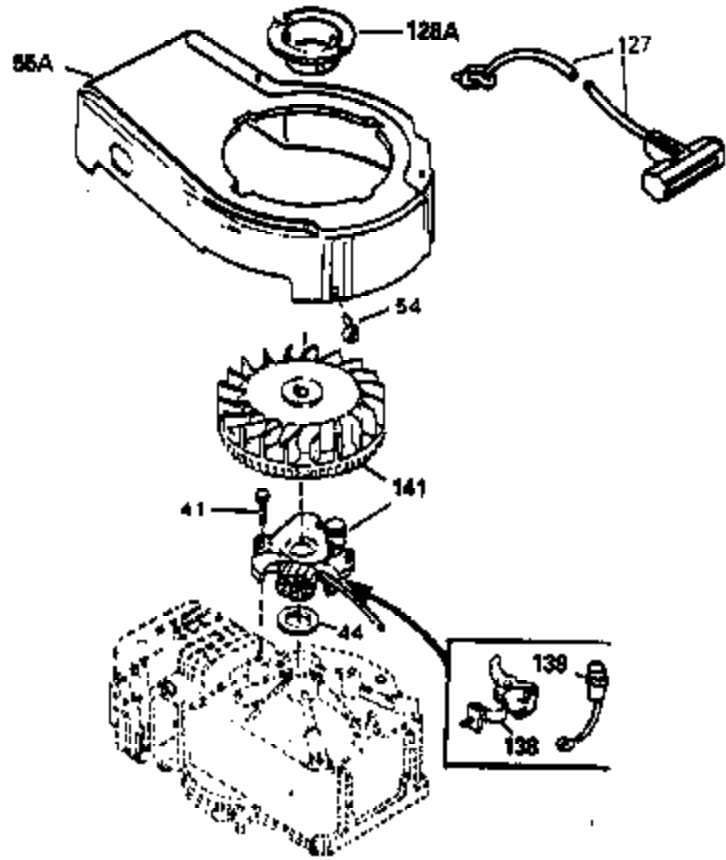

Ref #	Part Number	Qty	Description
17	32610A		Bolt, Connecting rod
23	32609		Plate, Lock (Used on early production with No. 32610 connecting rod bolt. Donot use with No. 32610A locking type bolt.)
44	33876		Gasket, Stator
54	650561		Screw, 1/4-20 x 5/8"
74	610973		Terminal Assy. (Use as required)
108	30551		Spring, Breaker box cover
109	610947		Cover, Dust
110	610955		Gasket, Stator cover
111	30992		Cam, Breaker
113	610385		Washer
114	610408		Nut
115	29181		Breaker Fastening Screw & Washer
116	610593		Screw, Condenser fastening
117	33356		Terminal, Ground
120	611006		Stator (Incl.108, 113 thru 117, 121,1 38,139)
121	30549		Felt, Cam wiper
128A	33914		Cup (Early production only, not w/650 791)
138	30547A		Contact Assy., Breaker
139	30548B		Condenser
143			Electric Starter Kit (Supplied by OEM)