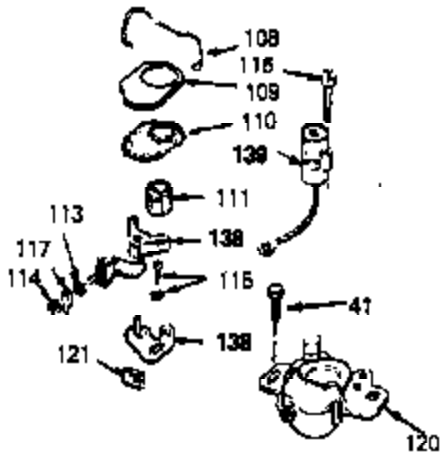

Ref #	Part Number	Qty	Description
17	32610A		Bolt, Connecting rod
23	32609		Plate, Lock (Used on early production with No. 32610 connecting rod bolt. Donot use with No. 32610A locking type bolt.)
44	33876		Gasket, Stator
54	650561		Screw, 1/4-20 x 5/8"
74	610973		Terminal Assy. (Use as required)
108	30551		Spring, Breaker box cover
109	610947		Cover, Dust
110	610955		Gasket, Stator cover
111	30992		Cam, Breaker
113	610385		Washer
114	610408		Nut
115	29181		Breaker Fastening Screw & Washer
116	610593		Screw, Condenser fastening
117	33356		Terminal, Ground
120	611006		Stator (Incl.108, 113 thru 117, 121,1 38,139)
121	30549		Felt, Cam wiper
128A	33914		Cup (Early production only, not w/650 791)
138	30547A		Contact Assy., Breaker
139	30548B		Condenser
143			Electric Starter Kit (Supplied by OEM)