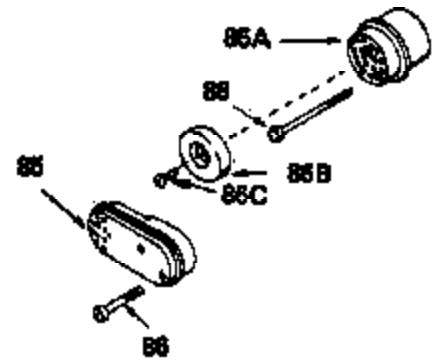

Ref #	Part Number	Qty	Description
17	32610A		Bolt, Connecting rod
23	32609		Plate, Lock (Used on early production with No. 32610 connecting rod bolt. Donot use with No. 32610A locking type bolt.)
44	33876		Gasket, Stator
54	650561		Screw, 1/4-20 x 5/8"
74	610973		Terminal Assy. (Use as required)
108	30551		Spring, Breaker box cover
109	610947		Cover, Dust
110	610955		Gasket, Stator cover
111	30992		Cam, Breaker
113	610385		Washer
114	610408		Nut
115	29181		Breaker Fastening Screw & Washer
116	610593		Screw, Condenser fastening
117	33356		Terminal, Ground
120	611006		Stator (Incl.108, 113 thru 117, 121,1 38,139)
121	30549		Felt, Cam wiper
128A	33914		Cup (Early production only, not w/650 791)
138	30547A		Contact Assy., Breaker
139	30548B		Condenser
143			Electric Starter Kit (Supplied by OEM)