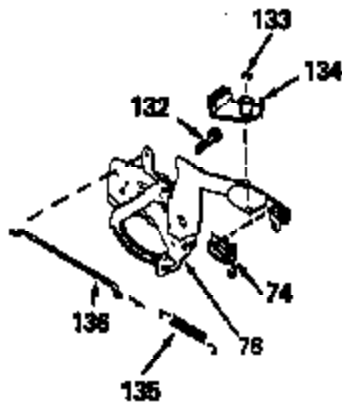

Ref #	Part Number	Qty	Description
17	32610A		Bolt, Connecting rod
23	32609		Plate, Lock (Used on early production with No. 32610 connecting rod bolt. Donot use with No. 32610A locking type bolt.)
54	650561		Screw, 1/4-20 x 5/8"
74	610973		Terminal Assy. (Use as required)
128A	33914		Cup (Early production only, not w/650 791)
143			Electric Starter Kit (Supplied by OEM)