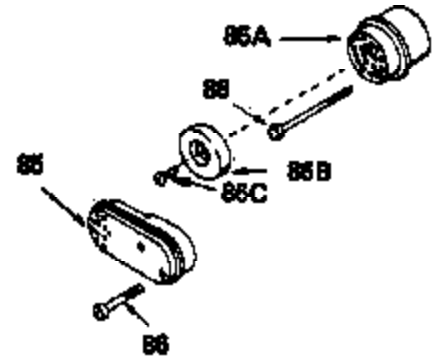

ILLUSTRATION SHOWS TYPICAL PARTS ONLY. ORDER BY PART NUMBER. PARTS NOT LISTED ARE SUPPLIED BY OEM.

Ref #	Part Number	Qty	Description
17	32610A		Bolt, Connecting rod
23	32609		Plate, Lock (Used on early production with No. 32610 connecting rod bolt. Donot use with No. 32610A locking type bolt.)
41	650489		Screw, 1/4-20 x 5/8"
44	33876		Gasket, Stator
54	650561		Screw, 1/4-20 x 5/8"
74	610973		Terminal Assy. (Use as required)
128A	33914		Cup (Early production only, not w/650 791)
138	30547A		Contact Assy., Breaker
139	30548B		Condenser
141	610793A		Magneto (w/ring gear) NOTE: The complete magneto is not available as an assembly. The magneto number is shown for reference purposes only. Order componentparts individually, as shown in parts list. (Refer to Division 5, Section B, page 35 for breakdown)
143			Electric Starter Kit (Supplied by OEM)