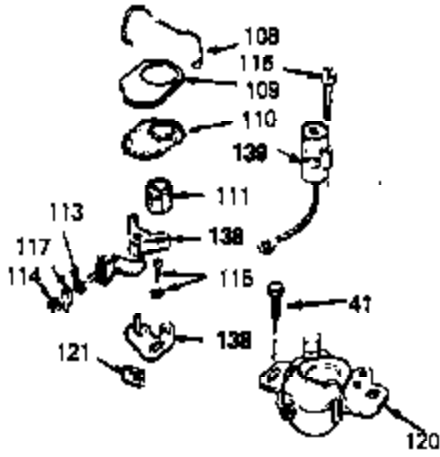

ILLUSTRATION SHOWS TYPICAL PARTS ONLY. ORDER BY PART NUMBER. PARTS NOT LISTED ARE SUPPLIED BY OEM.

Ref #	Part Number	Qty	Description
17	32610A		Bolt, Connecting rod
23	32609		Plate, Lock (Used on early production with No. 32610 connecting rod bolt. Donot use with No. 32610A locking type bolt.)
41	650489		Screw, 1/4-20 x 5/8"
44	33876		Gasket, Stator
54	650561		Screw, 1/4-20 x 5/8"
74	610973		Terminal Assy. (Use as required)
128A	33914		Cup (Early production only, not w/650 791)
138	30547A		Contact Assy., Breaker
139	30548B		Condenser
141	610793A		Magneto (w/ring gear) NOTE: The complete magneto is not available as an assembly. The magneto number is shown for reference purposes only. Order componentparts individually, as shown in parts list. (Refer to Division 5, Section B, page 35 for breakdown)
143			Electric Starter Kit (Supplied by OEM)