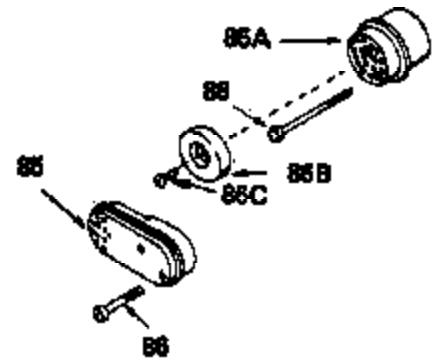

ILLUSTRATION SHOWS TYPICAL PARTS ONLY. ORDER BY PART NUMBER. PARTS NOT LISTED ARE SUPPLIED BY OEM.

Ref #	Part Number	Qty	Description
17	32610A		Bolt, Connecting rod
23	32609		Plate, Lock (Used on early production with No. 32610 connecting rod bolt. Donot use with No. 32610A locking type bolt.)
41	650489		Screw, 1/4-20 x 5/8"
44	33876		Gasket, Stator
54	650561		Screw, 1/4-20 x 5/8"
74	610973		Terminal Assy. (Use as required)
128A	33914		Cup (Early production only, not w/650 791)
138	30547A		Contact Assy., Breaker
139	30548B		Condenser
141	610793A		Magneto (w/ring gear) NOTE: The complete magneto is not available as an assembly. The magneto number is shown for reference purposes only. Order componentparts individually, as shown in parts list. (Refer to Division 5, Section B, page 35 for breakdown)
143			Electric Starter Kit (Supplied by OEM)