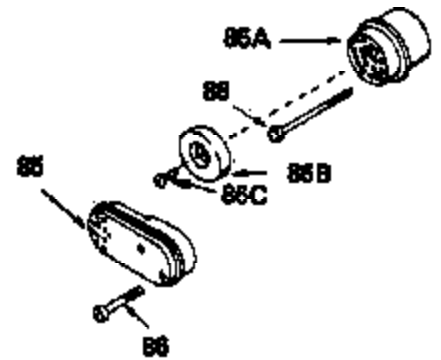

ILLUSTRATION SHOWS TYPICAL PARTS ONLY. ORDER BY PART NUMBER. PARTS NOT LISTED ARE SUPPLIED BY OEM.

Ref #	Part Number	Qty	Description
17	32610A		Bolt, Connecting rod
23	32609		Plate, Lock (Used on early production with No. 32610 connecting rod bolt. Donot use with No. 32610A locking type bolt.)
41	650489		Screw, 1/4-20 x 5/8"
44	33876		Gasket, Stator
54	650561		Screw, 1/4-20 x 5/8"
55A	33907A		Housing, Blower
74	610973		Terminal Assy. (Use as required)
127	590343		Rope Assy., Starter
128A	33914		Cup (Early production only, not w/650 791)
138	30547A		Contact Assy., Breaker
139	30548B		Condenser
141	610772A		Magneto (w/ring gear) NOTE: The complete magneto is not available as an assembly. The magneto number is shown for reference purposes only. Order componentparts individually, as shown in parts list. (Refer to Division 5, Section B, page 35 for breakdown)
143			Electric Starter Kit (Supplied by OEM)