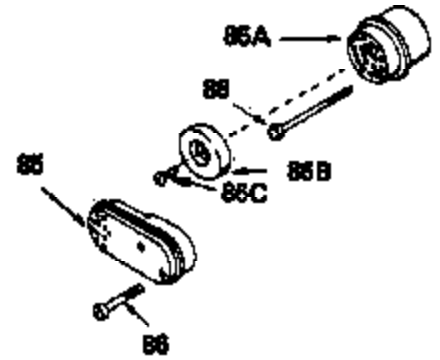

ILLUSTRATION SHOWS TYPICAL PARTS ONLY. ORDER BY PART NUMBER. PARTS NOT LISTED ARE SUPPLIED BY OEM.

Ref #	Part Number	Qty	Description
17	32610A		Bolt, Connecting rod
23	32609		Plate, Lock (Used on early production with No. 32610 connecting rod bolt. Donot use with No. 32610A locking type bolt.)
41	650489		Screw, 1/4-20 x 5/8"
44	33876		Gasket, Stator
54	650561		Screw, 1/4-20 x 5/8"
74	610973		Terminal Assy. (Use as required)
128A	33914		Cup (Early production only, not w/650 791)
138	30547A		Contact Assy., Breaker
139	30548B		Condenser
141	610793A		Magneto (w/ring gear) NOTE: The complete magneto is not available as an assembly. The magneto number is shown for reference purposes only. Order componentparts individually, as shown in parts list. (Refer to Division 5, Section B, page 35 for breakdown)
143			Electric Starter Kit (Supplied by OEM)