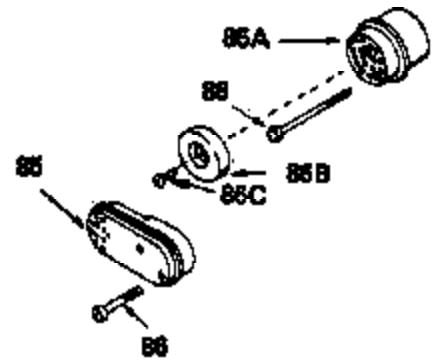

Ref #	Part Number	Qty	Description
17	32610A		Bolt, Connecting rod
23	32609		Plate, Lock (Used on early production with No. 32610 connecting rod bolt. Donot use with No. 32610A locking type bolt.)
41	650489		Screw, 1/4-20 x 5/8"
44	33876		Gasket, Stator
54	650561		Screw, 1/4-20 x 5/8"
74	610973		Terminal Assy. (Use as required)
108	30551		Spring, Breaker box cover
109	610947		Cover, Dust
110	610955		Gasket, Stator cover
111	30992		Cam, Breaker
113	610385		Washer
114	610408		Nut
115	29181		Breaker Fastening Screw & Washer
116	610593		Screw, Condenser fastening
117	33356		Terminal, Ground
120	611006		Stator (Incl.108, 113 thru 117, 121,1 38,139)
121	30549		Felt, Cam wiper
128A	33914		Cup (Early production only, not w/650 791)
138	30547A		Contact Assy., Breaker
139	30548B		Condenser
143			Electric Starter Kit (Supplied by OEM)