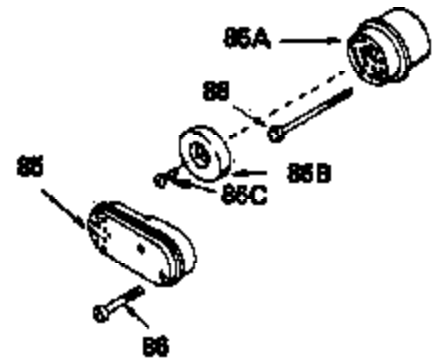

Ref #	Part Number	Qty	Description
17	32610A		Bolt, Connecting rod
23	32609		Plate, Lock (Used on early production with No. 32610 connecting rod bolt. Donot use with No. 32610A locking type bolt.)
41	650489		Screw, 1/4-20 x 5/8"
44	33876		Gasket, Stator
54	650561		Screw, 1/4-20 x 5/8"
74	610973		Terminal Assy. (Use as required)
108	30551		Spring, Breaker box cover
109	610947		Cover, Dust
110	610955		Gasket, Stator cover
111	30992		Cam, Breaker
113	610385		Washer
114	610408		Nut
115	29181		Breaker Fastening Screw & Washer
116	610593		Screw, Condenser fastening
117	33356		Terminal, Ground
120	611006		Stator (Incl.108, 113 thru 117, 121,1 38,139)
121	30549		Felt, Cam wiper
128A	33914		Cup (Early production only, not w/650 791)
138	30547A		Contact Assy., Breaker
139	30548B		Condenser
143			Electric Starter Kit (Supplied by OEM )