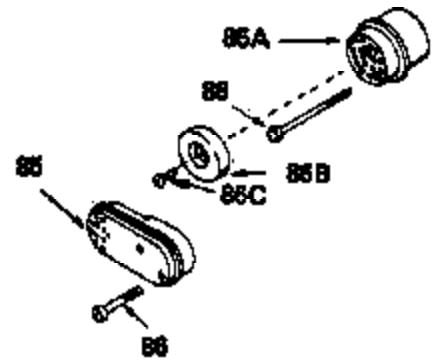

ILLUSTRATION SHOWS TYPICAL PARTS ONLY. ORDER BY PART NUMBER. PARTS NOT LISTED ARE SUPPLIED BY OEM.

Ref #	Part Number	Qty	Description
17	32610A		Bolt, Connecting rod
23	32609		Plate, Lock (Used on early production with No. 32610 connecting rod bolt. Donot use with No. 32610A locking type bolt.)
41	650489		Screw, 1/4-20 x 5/8"
44	33876		Gasket, Stator
54	650561		Screw, 1/4-20 x 5/8"
74	610973		Terminal Assy. (Use as required)
128A	33914		Cup (Early production only, not w/650 791)
138	30547A		Contact Assy., Breaker
139	30548B		Condenser
141	610793A		Magneto (w/ring gear) NOTE: The complete magneto is not available as an assembly. The magneto number is shown for reference purposes only. Order componentparts individually, as shown in parts list. (Refer to Division 5, Section B, page 35 for breakdown)
143			Electric Starter Kit (Supplied by OEM)