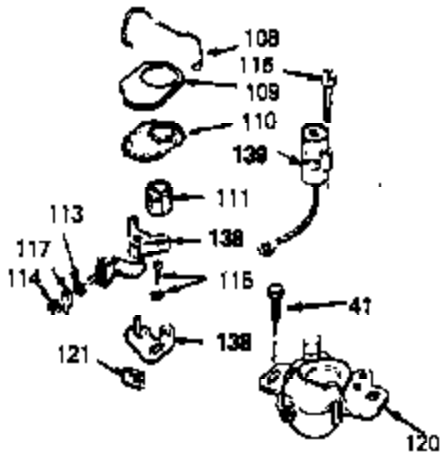

Ref #	Part Number	Qty	Description
17	32610A		Bolt, Connecting rod
23	32609		Plate, Lock (Used on early production with No. 32610 connecting rod bolt. Donot use with No. 32610A locking type bolt.)
41	650489		Screw, 1/4-20 x 5/8"
44	33876		Gasket, Stator
54	650561		Screw, 1/4-20 x 5/8"
74	610973		Terminal Assy. (Use as required)
108	30551		Spring, Breaker box cover
109	610947		Cover, Dust
110	610955		Gasket, Stator cover
111	30992		Cam, Breaker
113	610385		Washer
114	610408		Nut
115	29181		Breaker Fastening Screw & Washer
116	610593		Screw, Condenser fastening
117	33356		Terminal, Ground
120	611006		Stator (Incl.108, 113 thru 117, 121,1 38,139)
121	30549		Felt, Cam wiper
128A	33914		Cup (Early production only, not w/650 791)
138	30547A		Contact Assy., Breaker
139	30548B		Condenser
143			Electric Starter Kit (Supplied by OEM )