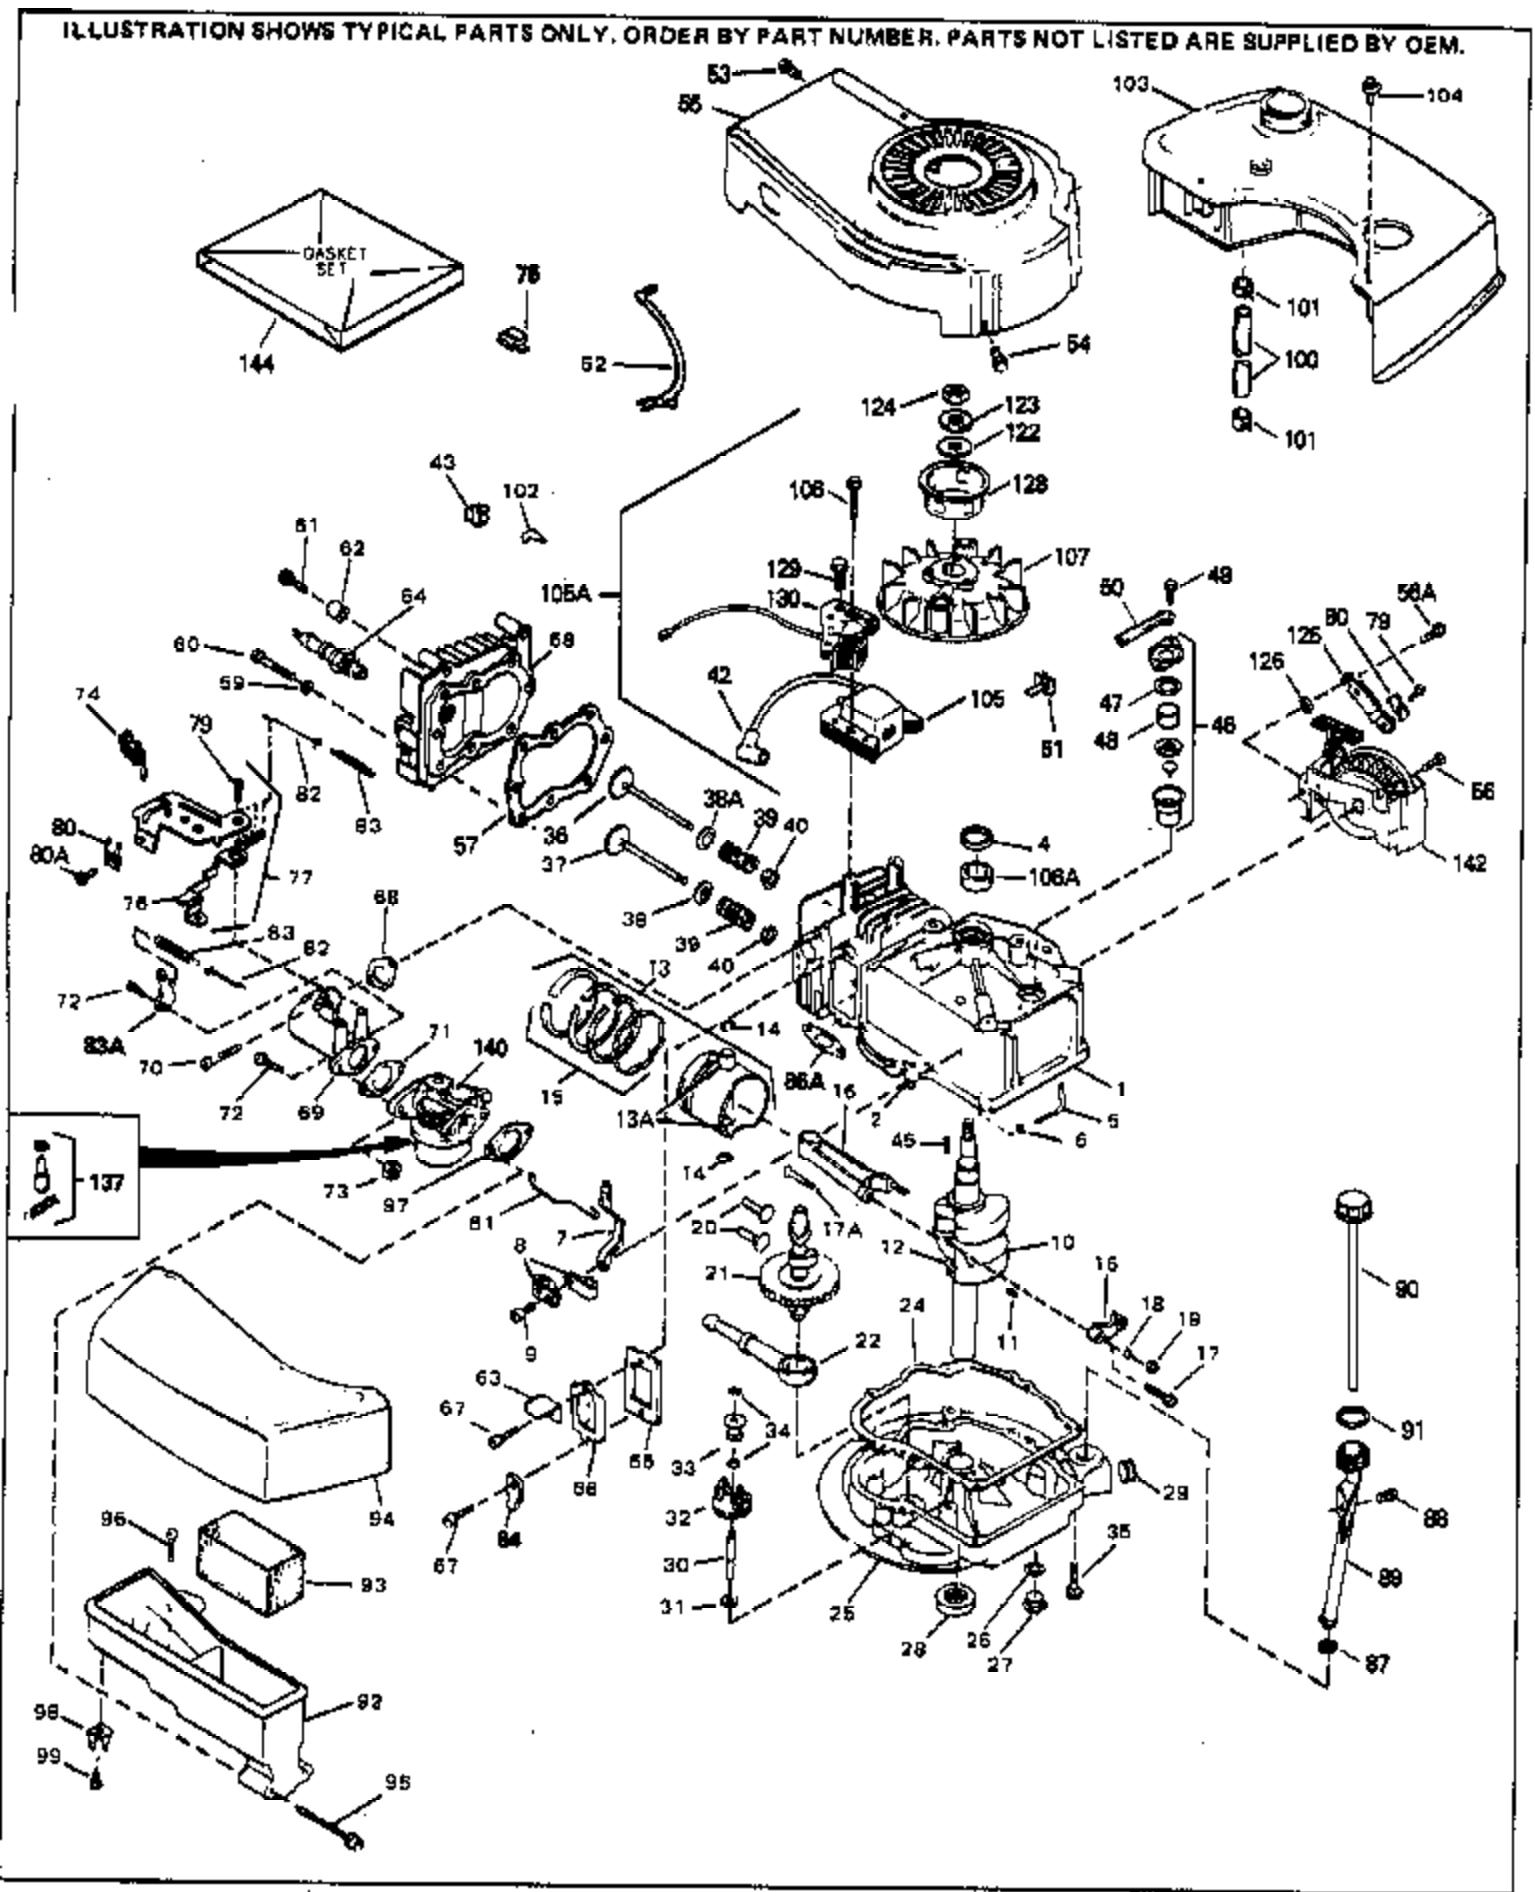

ILLUSTRATION SHOWS TYPICAL PARTS ONLY. ORDER BY PART NUMBER. PARTS NOT LISTED ARE SUPPLIED BY OEM.

Ref #	Part Number	Qty	Description
1	34429A		Cylinder (Incl. 2 & 4) (2-5/8" Bore)
2	26727		Pin, Dowel
4	32600		Seal, Oil
5	30589		Rod, Governor (Incl. 6)
6	28277		Washer, Flat
7	32651		Lever, Governor
8	31335		Clamp, Governor lever (Clamp is positioned towardspark plug end on 1977-78 and latermodels. It is positioned opposite spark plugend on earlier models.)
9	650548		Screw, 8-32 x 5/16"
10	34430		Crankshaft
11	29783		Pin, Crankshaft (Not used on late pro duction)
12	27613		Gear, Crankshaft (Not serviceable on late production)
13	34851		Piston, Pin & Ring Set (Std.) (2-5/8" Bore)
13	34852		Piston, Pin & Ring Set (.010" OS)
13	34853		Piston, Pin & Ring Set (.020" OS)
13A	32603B		Piston & Pin Ass'y. (Incl.14)(Std.)(2 -5/8")
13A	32604B		Piston & Pin Ass'y. (Incl. 14) (.010" OS)
13A	32605B		Piston & Pin Ass'y. (Incl. 14) (.020" OS)
14	20381		Ring, Piston pin retaining
15	34854		Ring Set (Std.) (2-5/8" Bore)
15	34855		Ring Set (.010" OS)
15	34856		Ring Set (.020" OS)
16	30963B		Rod Assy., Connecting (Incl. 17)
17	32610A		Bolt, Connecting rod
20	27241		Lifter, Valve
21	33553		Camshaft (MCR)
22	29914		Pump Assy., Oil
24	35261		* Gasket, Mounting flange
25	34831		Flange Ass'y. (Incl. 26, 27, 28 & 30)
26	28833		* Drain Plug Gasket (Not req. w/plastic plug)
27	27244		Plug, Oil drain
28	26208		Seal, Oil
30	30574		Shaft, Mechanical governor
31	30590A		Washer, Flat
32	30591		Gear Assy., Governor (Incl. 31)
33	30588A		Spool, Governor
34	29193		Ring, Retaining
35	650488		Screw, 1/4-20 x 1-1/4"
36	29314B		Intake Valve (Std.) (Incl. 40)
36	29315C		Intake Valve (1/32" OS) (Incl. 40)
37	29313C		Exhaust Valve (Std.) (Incl. 40)
37	29315C		Exhaust Valve (1/32" OS) (Incl. 40)
38	31671		Cap, Upper valve spring
38A	31671		Cap, Upper valve spring (Intake)
39	31672		Spring, Valve (Exhaust)
40	31673		Cap, Lower valve spring
42	610118		Cover, Spark plug (Use as required)
45	610995		Key, Flywheel
46	34214A		Breather Ass'y. (Incl. 47 thru 51)
47	33735		* Gasket, Breather
48	33734		Element, Breather
49	30200		Screw, 10-24 x 9/16"
50	33886		Tube, Breather
51	33887		Clip, Breather tube
52	34432		Ground Wire
53	30200		Screw, 10-24 x 9/16"