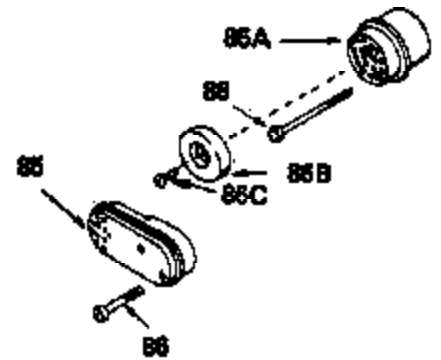

Ref #	Part Number	Qty	Description
17	32610A		Bolt, Connecting rod
23	32609		Plate, Lock (Used on early production with No. 32610 connecting rod bolt. Donot use with No. 32610A locking type bolt.)
41	650489		Screw, 1/4-20 x 5/8"
44	33876		Gasket, Stator
54	650561		Screw, 1/4-20 x 5/8"
74	610973		Terminal Assy. (Use as required)
108	30551		Spring, Breaker box cover
109	610947		Cover, Dust
110	610955		Gasket, Stator cover
111	30992		Cam, Breaker
113	610385		Washer
114	610408		Nut
115	29181		Breaker Fastening Screw & Washer
116	610593		Screw, Condenser fastening
117	33356		Terminal, Ground
120	611006		Stator (Incl.108, 113 thru 117, 121,1 38,139)
121	30549		Felt, Cam wiper
128A	33914		Cup (Early production only, not w/650 791)
138	30547A		Contact Assy., Breaker
139	30548B		Condenser
143			Electric Starter Kit (Supplied by OEM)