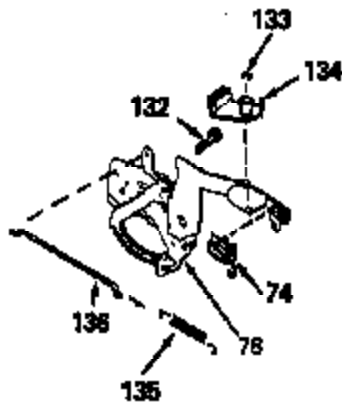

ILLUSTRATION SHOWS TYPICAL PARTS ONLY. ORDER BY PART NUMBER. PARTS NOT LISTED ARE SUPPLIED BY OEM.

Ref #	Part Number	Qty	Description
17	32610A		Bolt, Connecting rod
23	32609		Plate, Lock (Used on early production with No. 32610 connecting rod bolt. Donot use with No. 32610A locking type bolt.)
41	650489		Screw, 1/4-20 x 5/8"
44	33876		Gasket, Stator
54	650561		Screw, 1/4-20 x 5/8"
74	610973		Terminal Assy. (Use as required)
108	30551		Spring, Breaker box cover
109	610947		Cover, Dust
110	610955		Gasket, Stator cover
111	30992		Cam, Breaker
113	610385		Washer
114	610408		Nut
115	29181		Breaker Fastening Screw & Washer
116	610593		Screw, Condenser fastening
117	33356		Terminal, Ground
120	611006		Stator (Incl.108, 113 thru 117, 121,1 38,139)
121	30549		Felt, Cam wiper
128A	33914		Cup (Early production only, not w/650 791)
138	30547A		Contact Assy., Breaker
139	30548B		Condenser
143			Electric Starter Kit (Supplied by OEM)