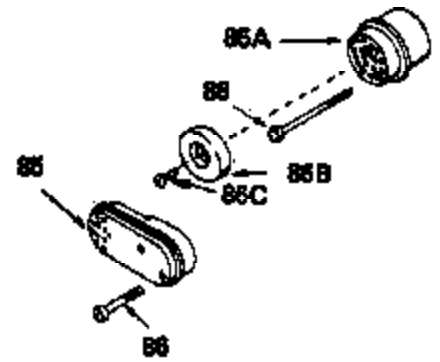

ILLUSTRATION SHOWS TYPICAL PARTS ONLY. ORDER BY PART NUMBER. PARTS NOT LISTED ARE SUPPLIED BY OEM.

Ref #	Part Number	Qty	Description
17	32610A		Bolt, Connecting rod
23	32609		Plate, Lock (Used on early production with No. 32610 connecting rod bolt. Donot use with No. 32610A locking type bolt.)
41	650489		Screw, 1/4-20 x 5/8"
44	33876		Gasket, Stator
54	650561		Screw, 1/4-20 x 5/8"
74	610973		Terminal Assy. (Use as required)
128A	33914		Cup (Early production only, not w/650 791)
138	30547A		Contact Assy., Breaker
139	30548B		Condenser
141	610793A		Magneto (w/ring gear) NOTE: The complete magneto is not available as an assembly. The magneto number is shown for reference purposes only. Order componentparts individually, as shown in parts list. (Refer to Division 5, Section B, page 35 for breakdown)
143			Electric Starter Kit (Supplied by OEM)