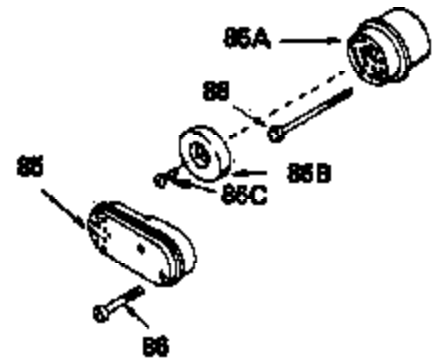

Ref #	Part Number	Qty	Description
17	32610A		Bolt, Connecting rod
23	32609		Plate, Lock (Used on early production with No. 32610 connecting rod bolt. Donot use with No. 32610A locking type bolt.)
41	650489		Screw, 1/4-20 x 5/8"
44	33876		Gasket, Stator
54	650561		Screw, 1/4-20 x 5/8"
74	610973		Terminal Assy. (Use as required)
108	30551		Spring, Breaker box cover
109	610947		Cover, Dust
110	610955		Gasket, Stator cover
111	30992		Cam, Breaker
113	610385		Washer
114	610408		Nut
115	29181		Breaker Fastening Screw & Washer
116	610593		Screw, Condenser fastening
117	33356		Terminal, Ground
120	611006		Stator (Incl.108, 113 thru 117, 121,1 38,139)
121	30549		Felt, Cam wiper
128A	33914		Cup (Early production only, not w/650 791)
138	30547A		Contact Assy., Breaker
139	30548B		Condenser
143			Electric Starter Kit (Supplied by OEM)