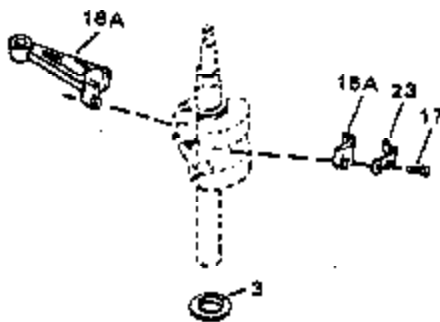

ILLUSTRATION SHOWS TYPICAL PARTS ONLY. ORDER BY PART NUMBER. PARTS NOT LISTED ARE SUPPLIED BY OEM.

Ref #	Part Number	Qty	Description
17	32610A		Bolt, Connecting rod
23	32609		Plate, Lock (Used on early production with No. 32610 connecting rod bolt. Donot use with No. 32610A locking type bolt.)
41	650489		Screw, 1/4-20 x 5/8"
44	33876		Gasket, Stator
54	650561		Screw, 1/4-20 x 5/8"
74	610973		Terminal Assy. (Use as required)
108	30551		Spring, Breaker box cover
109	610947		Cover, Dust
110	610955		Gasket, Stator cover
111	30992		Cam, Breaker
113	610385		Washer
114	610408		Nut
115	29181		Breaker Fastening Screw & Washer
116	610593		Screw, Condenser fastening
117	33356		Terminal, Ground
120	611006		Stator (Incl.108, 113 thru 117, 121,1 38,139)
121	30549		Felt, Cam wiper
128A	33914		Cup (Early production only, not w/650 791)
138	30547A		Contact Assy., Breaker
139	30548B		Condenser
143			Electric Starter Kit (Supplied by OEM)