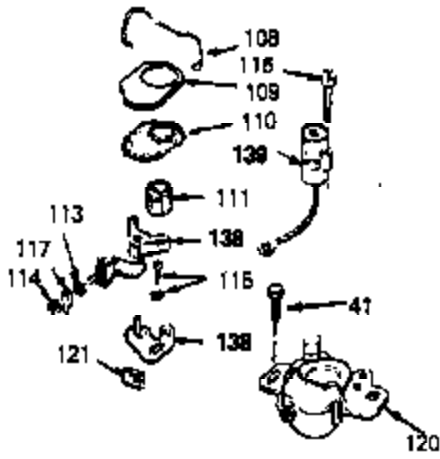

ILLUSTRATION SHOWS TYPICAL PARTS ONLY. ORDER BY PART NUMBER. PARTS NOT LISTED ARE SUPPLIED BY OEM.

Ref #	Part Number	Qty	Description
17	32610A		Bolt, Connecting rod
23	32609		Plate, Lock (Used on early production with No. 32610 connecting rod bolt. Donot use with No. 32610A locking type bolt.)
41	650489		Screw, 1/4-20 x 5/8"
44	33876		Gasket, Stator
54	650561		Screw, 1/4-20 x 5/8"
55A	33907A		Housing, Blower
74	610973		Terminal Assy. (Use as required)
108	30551		Spring, Breaker box cover
109	610947		Cover, Dust
110	610955		Gasket, Stator cover
111	30992		Cam, Breaker
113	610385		Washer
114	610408		Nut
115	29181		Breaker Fastening Screw & Washer
116	610593		Screw, Condenser fastening
117	33356		Terminal, Ground
120	611006		Stator (Incl.108, 113 thru 117, 121,1 38,139)
121	30549		Felt, Cam wiper
127	590343		Rope Assy., Starter
128A	33914		Cup (Early production only, not w/650 791)
138	30547A		Contact Assy., Breaker
139	30548B		Condenser
143			Electric Starter Kit (Supplied by OEM)