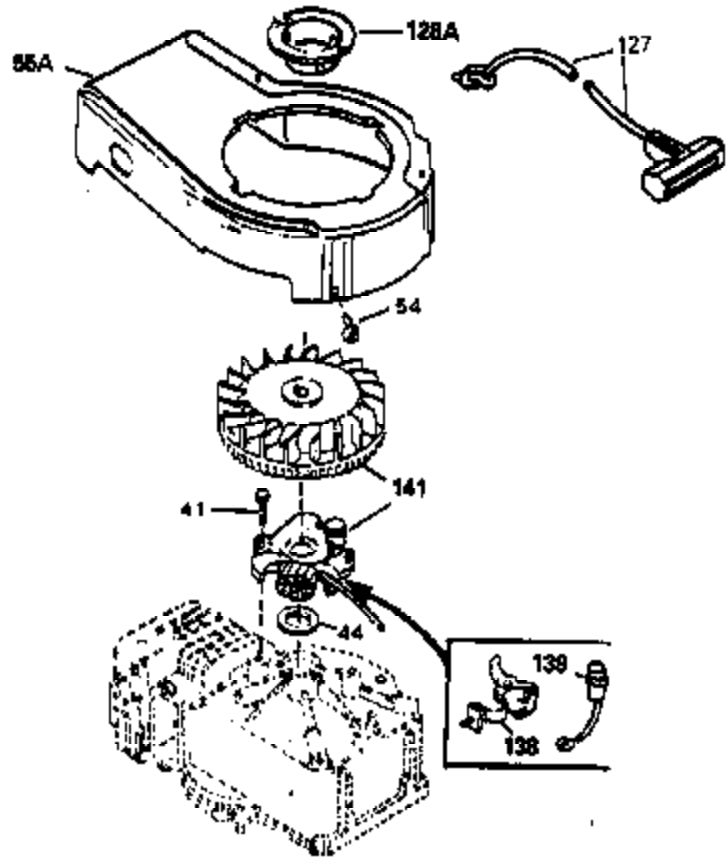

ILLUSTRATION SHOWS TYPICAL PARTS ONLY. ORDER BY PART NUMBER. PARTS NOT LISTED ARE SUPPLIED BY OEM.

Ref #	Part Number	Qty	Description
17	32610A		Bolt, Connecting rod
23	32609		Plate, Lock (Used on early production with No. 32610 connecting rod bolt. Donot use with No. 32610A locking type bolt.)
41	650489		Screw, 1/4-20 x 5/8"
44	33876		Gasket, Stator
54	650561		Screw, 1/4-20 x 5/8"
55A	33907A		Housing, Blower
74	610973		Terminal Assy. (Use as required)
108	30551		Spring, Breaker box cover
109	610947		Cover, Dust
110	610955		Gasket, Stator cover
111	30992		Cam, Breaker
113	610385		Washer
114	610408		Nut
115	29181		Breaker Fastening Screw & Washer
116	610593		Screw, Condenser fastening
117	33356		Terminal, Ground
120	611006		Stator (Incl.108, 113 thru 117, 121,1 38,139)
121	30549		Felt, Cam wiper
127	590343		Rope Assy., Starter
128A	33914		Cup (Early production only, not w/650 791)
138	30547A		Contact Assy., Breaker
139	30548B		Condenser
143			Electric Starter Kit (Supplied by OEM)