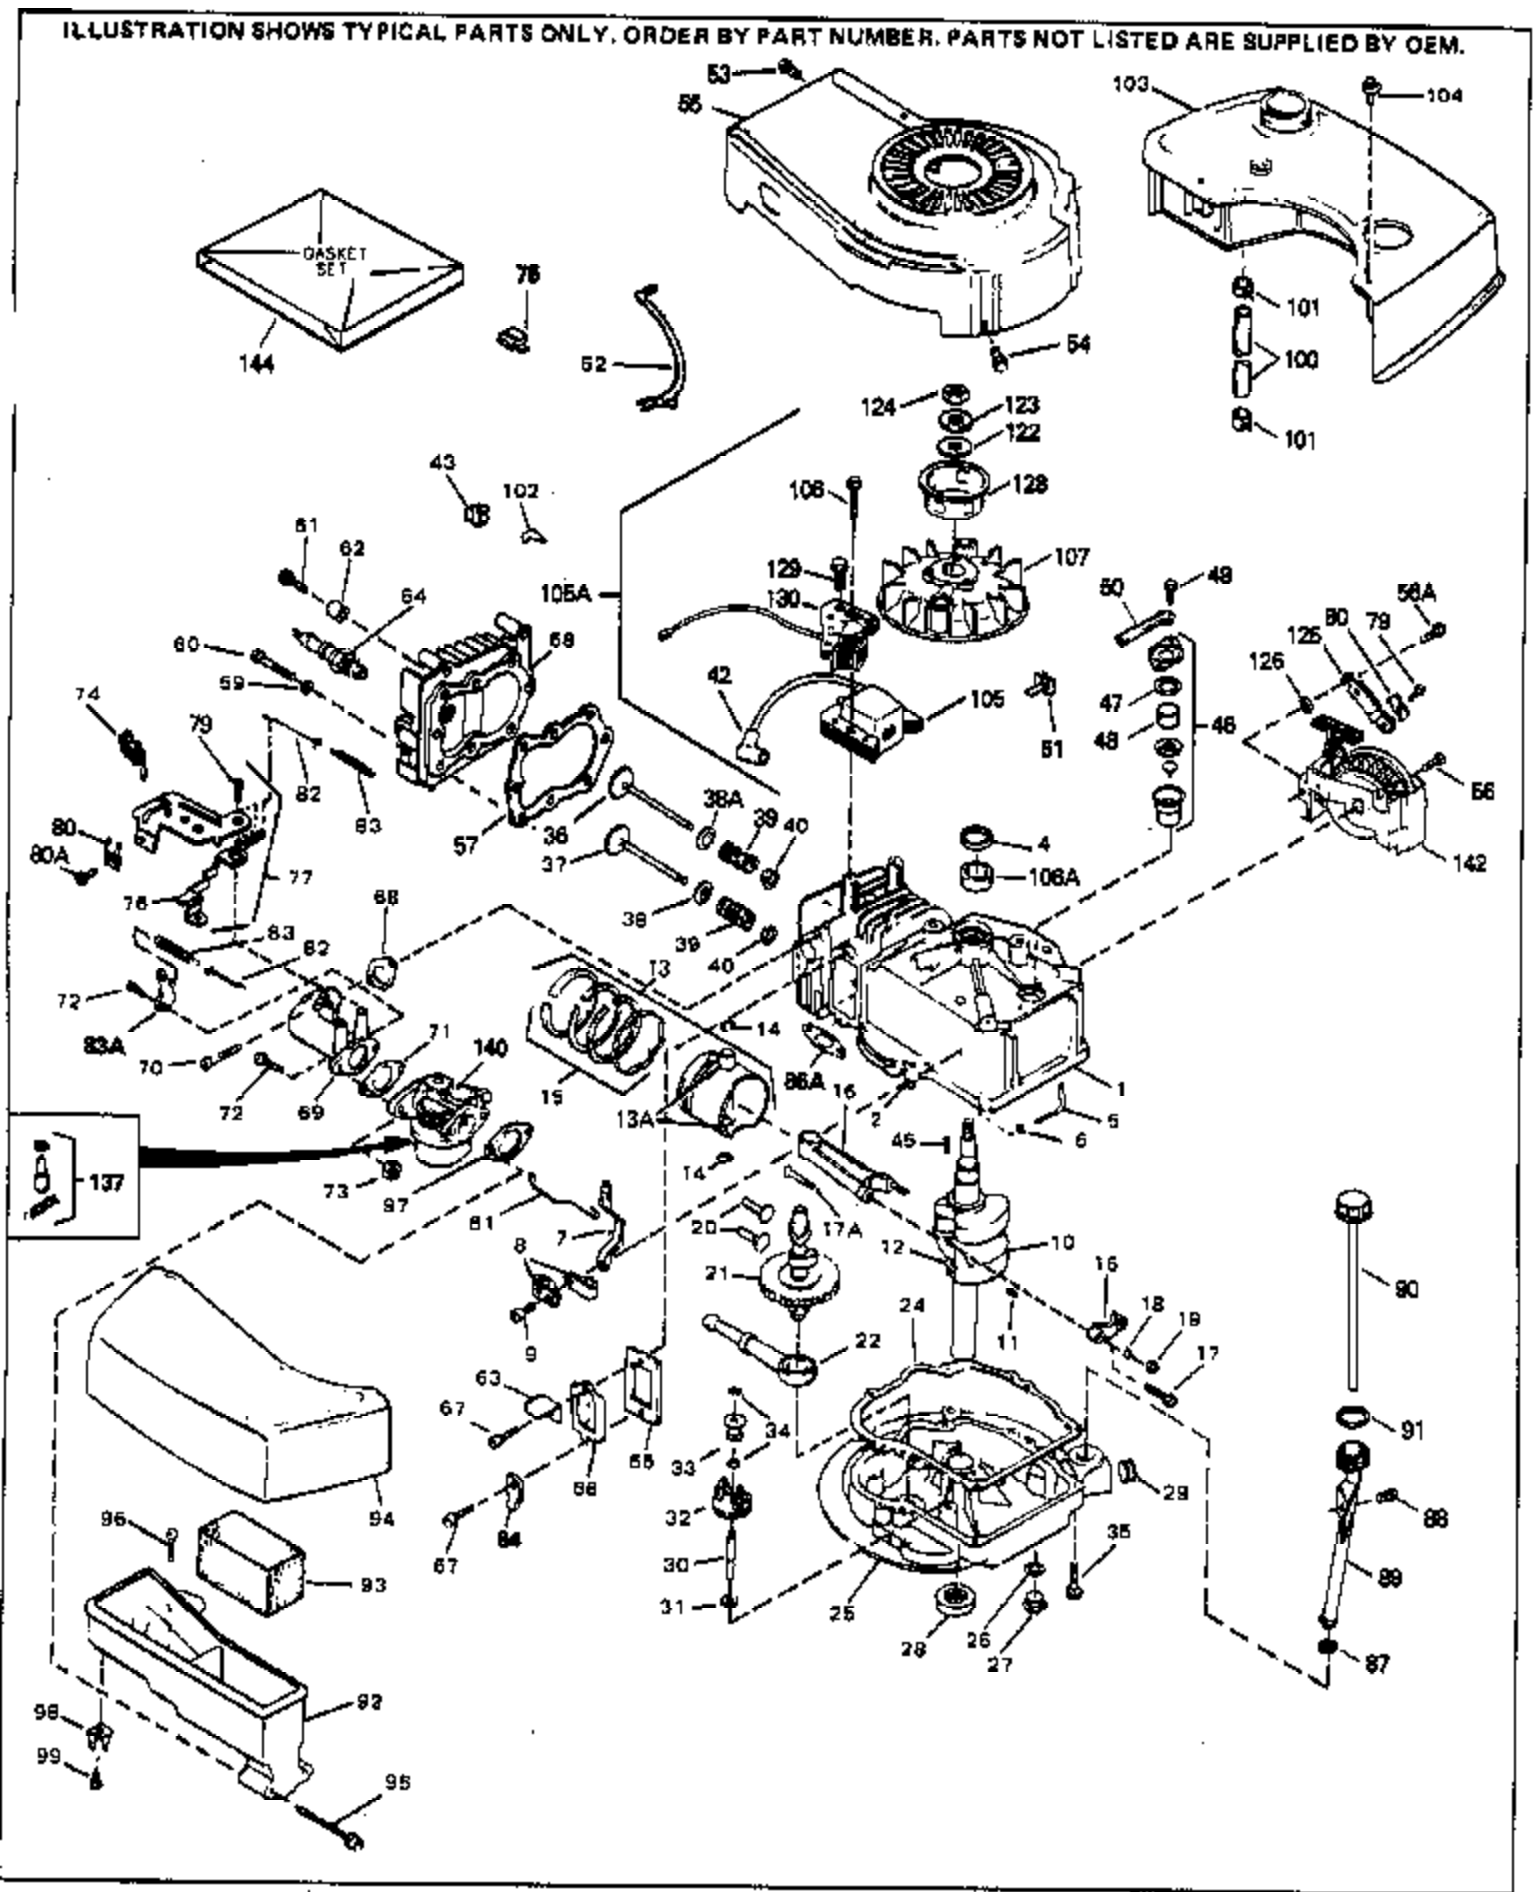

ILLUSTRATION SHOWS TYPICAL PARTS ONLY. ORDER BY PART NUMBER. PARTS NOT LISTED ARE SUPPLIED BY OEM.

Ref #	Part Number	Qty	Description
1	34429A		Cylinder (Incl. 2 & 4) (2-5/8" Bore)
2	26727		Pin, Dowel
4	32600		Seal, Oil
5	30589		Rod, Governor (Incl. 6)
6	28277		Washer, Flat
7	32651		Lever, Governor
8	31335		Clamp, Governor lever (Clamp is positioned towardspark plug end on 1977-78 and latermodels. It is positioned opposite spark plugend on earlier models.)
9	650548		Screw, 8-32 x 5/16"
10	34430		Crankshaft
11	29783		Pin, Crankshaft (Not used on late production)
12	27613		Gear, Crankshaft (Not serviceable on late production)
13A	32603B		Piston & Pin Ass'y. (Incl.14)(Std.)(2 -5/8")
13A	32604B		Piston & Pin Ass'y. (Incl. 14) (.010" OS)
13A	32605B		Piston & Pin Ass'y. (Incl. 14) (.020" OS)
13	34851		Piston, Pin & Ring Set (Std.) (2-5/8" Bore)
13	34852		Piston, Pin & Ring Set (.010" OS)
13	34853		Piston, Pin & Ring Set (.020" OS)
14	20381		Ring, Piston pin retaining
15	34854		Ring Set (Std.) (2-5/8" Bore)
15	34855		Ring Set (.010" OS)
15	34856		Ring Set (.020" OS)
16	30963B		Rod Assy., Connecting (Incl. 17)
17	32610A		Bolt, Connecting rod
20	27241		Lifter, Valve
21	33553		Camshaft (MCR)
22	29914		Pump Assy., Oil
24	35261		* Gasket, Mounting flange
25	34831		Flange Ass'y. (Incl. 26, 27, 28 & 30)
26	28833		* Drain Plug Gasket (Not req. w/plastic plug)
27	27244		Plug, Oil drain
28	26208		Seal, Oil
30	30574		Shaft, Mechanical governor
31	30590A		Washer, Flat
32	30591		Gear Assy., Governor (Incl. 31)
33	30588A		Spool, Governor
34	29193		Ring, Retaining
35	650488		Screw, 1/4-20 x 1-1/4"
36	29314B		Intake Valve (Std.) (Incl. 40)
36	29315C		Intake Valve (1/32" OS) (Incl. 40)
37	29313C		Exhaust Valve (Std.) (Incl. 40)
37	29315C		Exhaust Valve (1/32" OS) (Incl. 40)
38	31671		Cap, Upper valve spring
38A	31671		Cap, Upper valve spring (Intake)
39	31672		Spring, Valve (Exhaust)
40	31673		Cap, Lower valve spring
42	610118		Cover, Spark plug (Use as required)
45	610995		Key, Flywheel
46	34214A		Breather Ass'y. (Incl. 47 thru 51)
47	33735		* Gasket, Breather
48	33734		Element, Breather
49	30200		Screw, 10-24 x 9/16"
50	33886		Tube, Breather
51	33887		Clip, Breather tube
52	34459		Ground Wire
53	30200		Screw, 10-24 x 9/16"