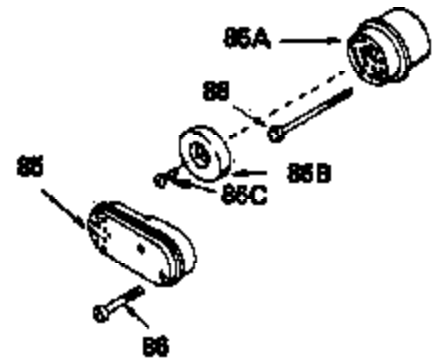

ILLUSTRATION SHOWS TYPICAL PARTS ONLY. ORDER BY PART NUMBER. PARTS NOT LISTED ARE SUPPLIED BY OEM.

Ref #	Part Number	Qty	Description
17	32610A		Bolt, Connecting rod
23	32609		Plate, Lock (Used on early production with No. 32610 connecting rod bolt. Donot use with No. 32610A locking type bolt.)
41	650489		Screw, 1/4-20 x 5/8"
44	33876		Gasket, Stator
54	650561		Screw, 1/4-20 x 5/8"
55A	33907A		Housing, Blower
74	610973		Terminal Assy. (Use as required)
108	30551		Spring, Breaker box cover
109	610947		Cover, Dust
110	610955		Gasket, Stator cover
111	30992		Cam, Breaker
113	610385		Washer
114	610408		Nut
115	29181		Breaker Fastening Screw & Washer
116	610593		Screw, Condenser fastening
117	33356		Terminal, Ground
120	611006		Stator (Incl.108, 113 thru 117, 121,1 38,139)
121	30549		Felt, Cam wiper
127	590343		Rope Assy., Starter
128A	33914		Cup (Early production only, not w/650 791)
138	30547A		Contact Assy., Breaker
139	30548B		Condenser
143			Electric Starter Kit (Supplied by OEM)