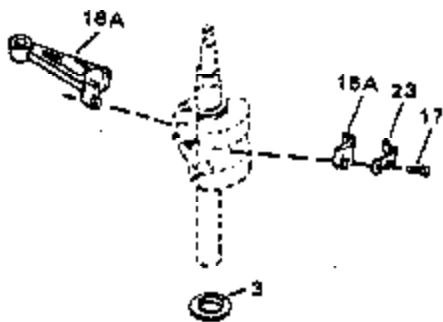

ILLUSTRATION SHOWS TYPICAL PARTS ONLY. ORDER BY PART NUMBER. PARTS NOT LISTED ARE SUPPLIED BY OEM.

Ref #	Part Number	Qty	Description
17	32610A		Bolt, Connecting rod
23	32609		Plate, Lock (Used on early production with No. 32610 connecting rod bolt. Donot use with No. 32610A locking type bolt.)
41	650489		Screw, 1/4-20 x 5/8"
44	33876		Gasket, Stator
54	650561		Screw, 1/4-20 x 5/8"
55A	33907A		Housing, Blower
74	610973		Terminal Assy. (Use as required)
108	30551		Spring, Breaker box cover
109	610947		Cover, Dust
110	610955		Gasket, Stator cover
111	30992		Cam, Breaker
113	610385		Washer
114	610408		Nut
115	29181		Breaker Fastening Screw & Washer
116	610593		Screw, Condenser fastening
117	33356		Terminal, Ground
120	611006		Stator (Incl.108, 113 thru 117, 121,1 38,139)
121	30549		Felt, Cam wiper
127	590343		Rope Assy., Starter
128A	33914		Cup (Early production only, not w/650 791)
138	30547A		Contact Assy., Breaker
139	30548B		Condenser
143			Electric Starter Kit (Supplied by OEM)