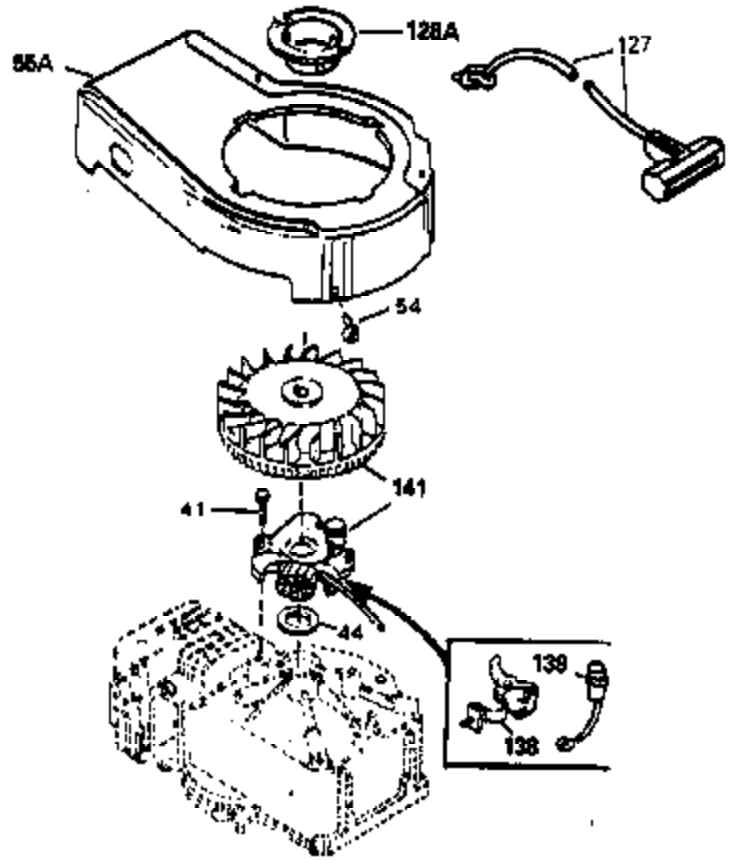

ILLUSTRATION SHOWS TYPICAL PARTS ONLY. ORDER BY PART NUMBER. PARTS NOT LISTED ARE SUPPLIED BY OEM.

Ref #	Part Number	Qty	Description
17	32610A		Bolt, Connecting rod
23	32609		Plate, Lock (Used on early production with No. 32610 connecting rod bolt. Donot use with No. 32610A locking type bolt.)
41	650489		Screw, 1/4-20 x 5/8"
44	33876		Gasket, Stator
54	650561		Screw, 1/4-20 x 5/8"
55A	33907A		Housing, Blower
74	610973		Terminal Assy. (Use as required)
108	30551		Spring, Breaker box cover
109	610947		Cover, Dust
110	610955		Gasket, Stator cover
111	30992		Cam, Breaker
113	610385		Washer
114	610408		Nut
115	29181		Breaker Fastening Screw & Washer
116	610593		Screw, Condenser fastening
117	33356		Terminal, Ground
120	611006		Stator (Incl.108, 113 thru 117, 121,1 38,139)
121	30549		Felt, Cam wiper
127	590343		Rope Assy., Starter
128A	33914		Cup (Early production only, not w/650 791)
138	30547A		Contact Assy., Breaker
139	30548B		Condenser
143			Electric Starter Kit (Supplied by OEM)