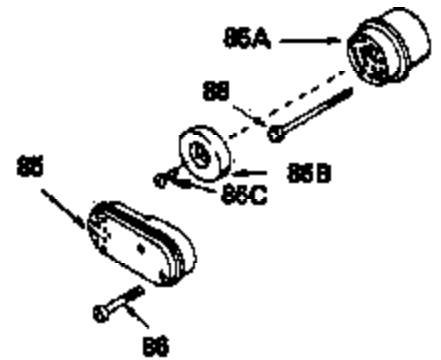

ILLUSTRATION SHOWS TYPICAL PARTS ONLY. ORDER BY PART NUMBER. PARTS NOT LISTED ARE SUPPLIED BY OEM.

Ref #	Part Number	Qty	Description
17	32610A		Bolt, Connecting rod
23	32609		Plate, Lock (Used on early production with No. 32610 connecting rod bolt. Donot use with No. 32610A locking type bolt.)
41	650489		Screw, 1/4-20 x 5/8"
44	33876		Gasket, Stator
54	650561		Screw, 1/4-20 x 5/8"
55A	33907A		Housing, Blower
74	610973		Terminal Assy. (Use as required)
108	30551		Spring, Breaker box cover
109	610947		Cover, Dust
110	610955		Gasket, Stator cover
111	30992		Cam, Breaker
113	610385		Washer
114	610408		Nut
115	29181		Breaker Fastening Screw & Washer
116	610593		Screw, Condenser fastening
117	33356		Terminal, Ground
120	611006		Stator (Incl.108, 113 thru 117, 121,1 38,139)
121	30549		Felt, Cam wiper
127	590343		Rope Assy., Starter
128A	33914		Cup (Early production only, not w/650 791)
138	30547A		Contact Assy., Breaker
139	30548B		Condenser
143			Electric Starter Kit (Supplied by OEM)