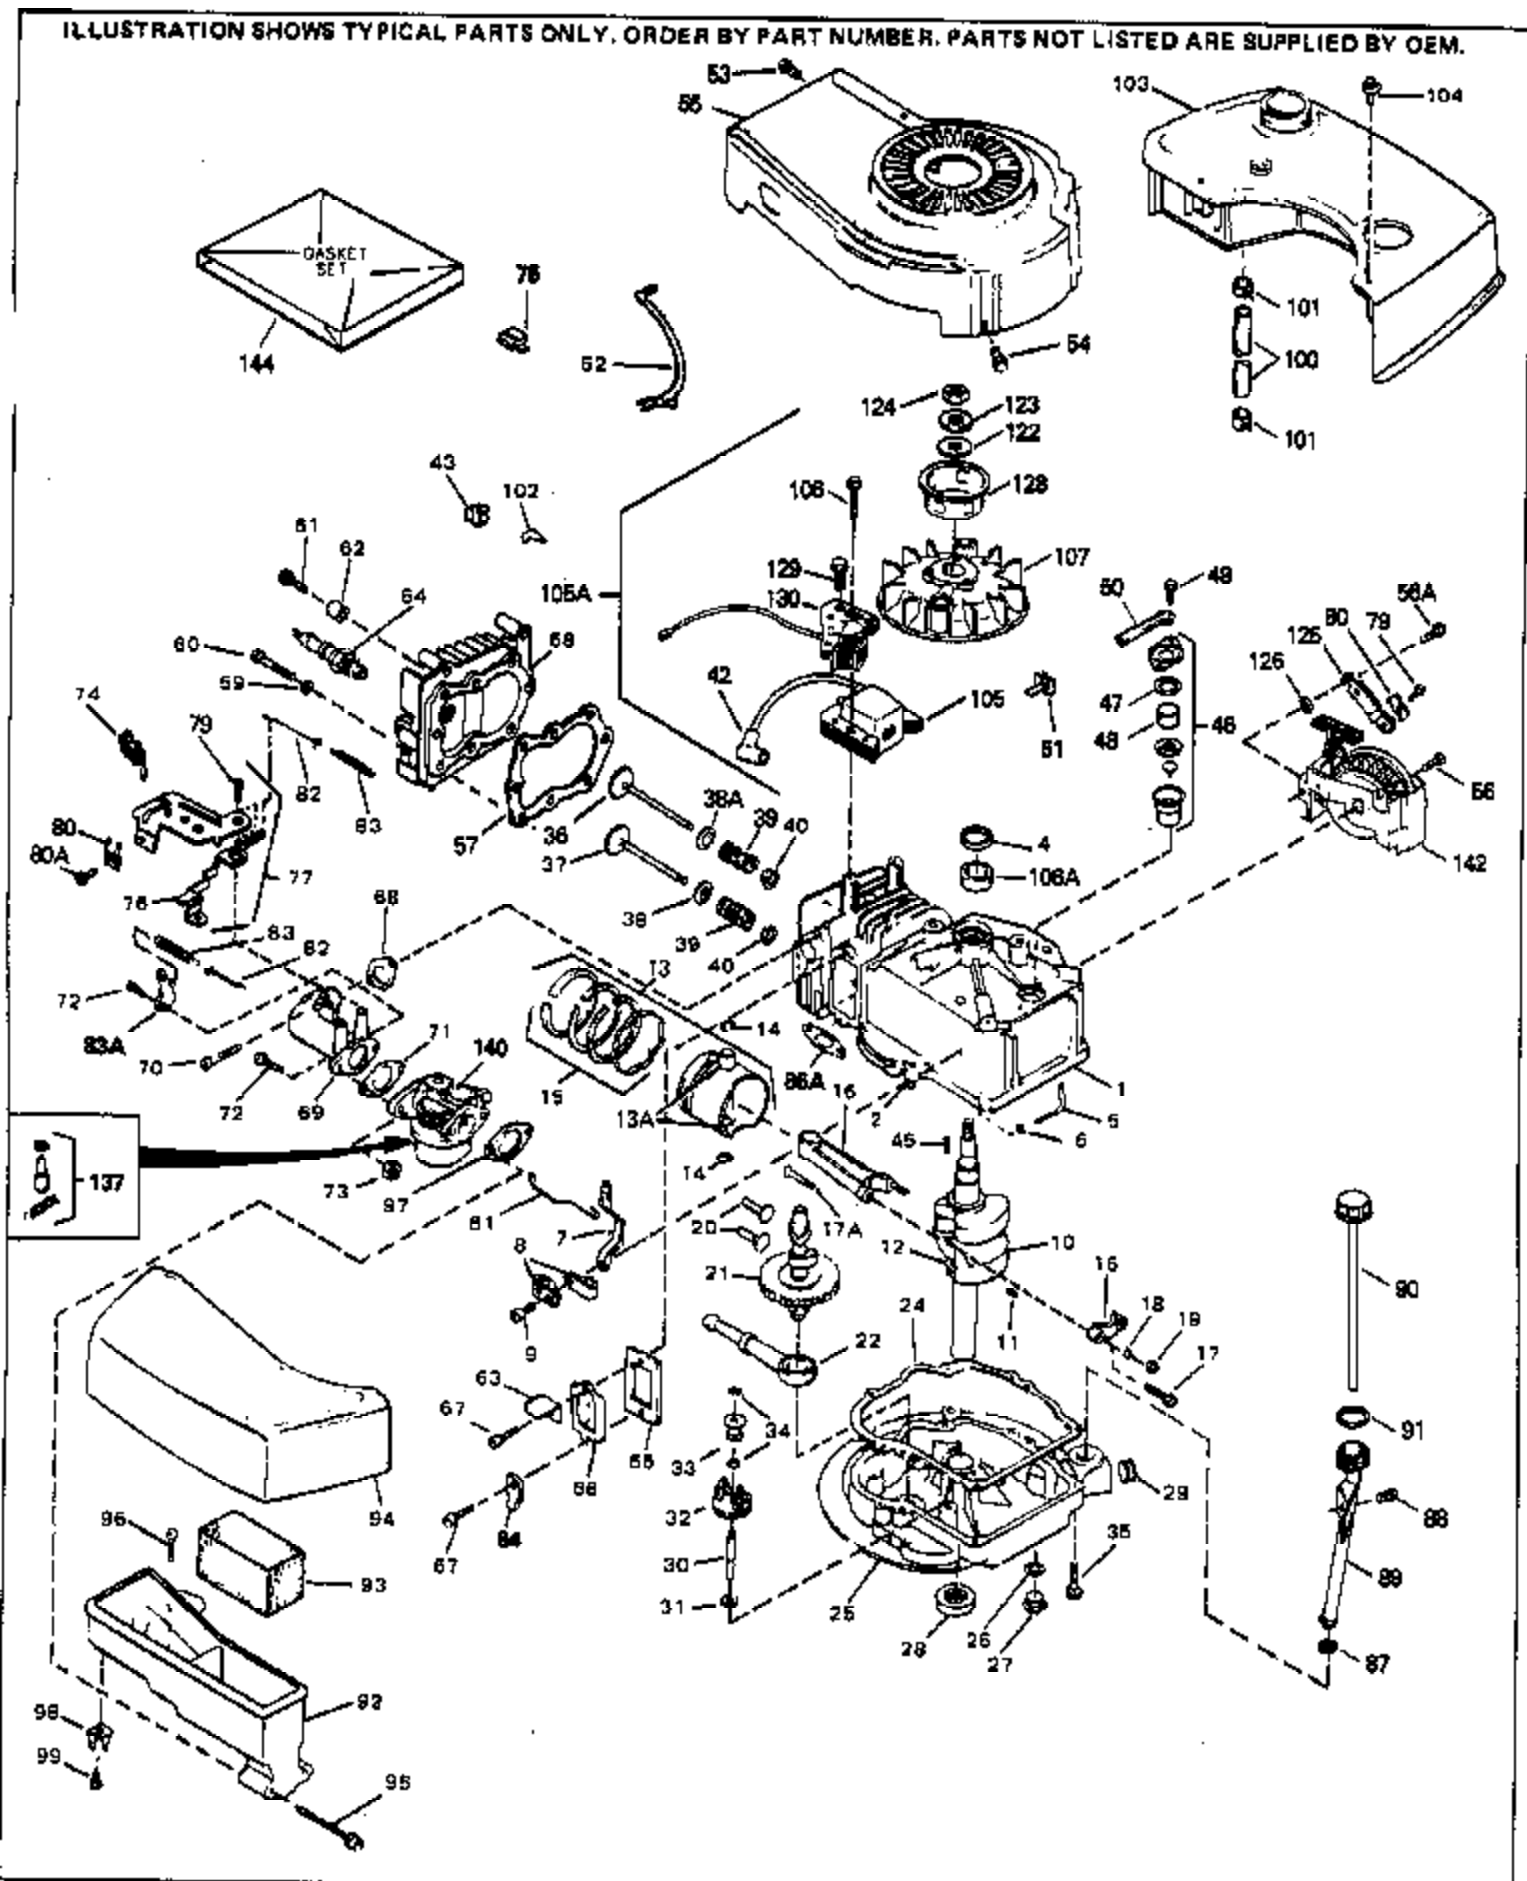

ILLUSTRATION SHOWS TYPICAL PARTS ONLY. ORDER BY PART NUMBER. PARTS NOT LISTED ARE SUPPLIED BY OEM.

Ref #	Part Number	Qty	Description
1	34429A		Cylinder (Incl. 2 & 4) (2-5/8" Bore)
2	26727		Pin, Dowel
4	32600		Seal, Oil
5	30589		Rod, Governor (Incl. 6)
6	28277		Washer, Flat
7	32651		Lever, Governor
8	31335		Clamp, Governor lever (Clamp is positioned towardspark plug end on 1977-78 and latermodels. It is positioned opposite spark plugend on earlier models.)
9	650548		Screw, 8-32 x 5/16"
10	34430		Crankshaft
11	29783		Pin, Crankshaft (Not used on late pro duction)
12	27613		Gear, Crankshaft (Not serviceable on late production)
13A	32603B		Piston & Pin Ass'y. (Incl.14)(Std.)(2 -5/8")
13A	32604B		Piston & Pin Ass'y. (Incl. 14) (.010" OS)
13A	32605B		Piston & Pin Ass'y. (Incl. 14) (.020" OS)
13	34851		Piston, Pin & Ring Set (Std.) (2-5/8" Bore)
13	34852		Piston, Pin & Ring Set (.010" OS)
13	34853		Piston, Pin & Ring Set (.020" OS)
14	20381		Ring, Piston pin retaining
15	34854		Ring Set (Std.) (2-5/8" Bore)
15	34855		Ring Set (.010" OS)
15	34856		Ring Set (.020" OS)
16	30963B		Rod Assy., Connecting (Incl. 17)
17	32610A		Bolt, Connecting rod
20	27241		Lifter, Valve
21	33553		Camshaft (MCR)
22	29914		Pump Assy., Oil
24	35261		* Gasket, Mounting flange
25	34831		Flange Ass'y. (Incl. 26, 27, 28 & 30)
26	28833		* Drain Plug Gasket (Not req. w/plastic plug)
27	27244		Plug, Oil drain
28	26208		Seal, Oil
30	30574		Shaft, Mechanical governor
31	30590A		Washer, Flat
32	30591		Gear Assy., Governor (Incl. 31)
33	30588A		Spool, Governor
34	29193		Ring, Retaining
35	650488		Screw, 1/4-20 x 1-1/4"
36	29314B		Intake Valve (Std.) (Incl. 40)
36	29315C		Intake Valve (1/32" OS) (Incl. 40)
37	29313C		Exhaust Valve (Std.) (Incl. 40)
37	29315C		Exhaust Valve (1/32" OS) (Incl. 40)
38	31671		Cap, Upper valve spring
38A	31671		Cap, Upper valve spring (Intake)
39	31672		Spring, Valve (Exhaust)
40	31673		Cap, Lower valve spring
42	610118		Cover, Spark plug (Use as required)
45	610995		Key, Flywheel
46	34214A		Breather Ass'y. (Incl. 47 thru 51)
47	33735		* Gasket, Breather
48	33734		Element, Breather
49	30200		Screw, 10-24 x 9/16"
50	33886		Tube, Breather
51	33887		Clip, Breather tube
52	34432		Ground Wire
53	30200		Screw, 10-24 x 9/16"