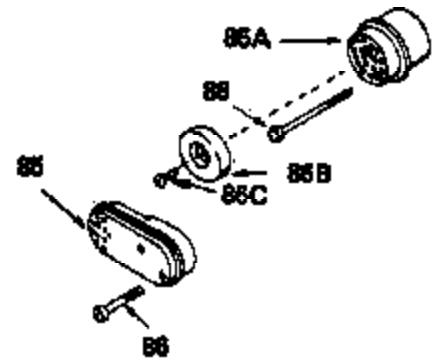

Ref #	Part Number	Qty	Description
17	32610A		Bolt, Connecting rod
23	32609		Plate, Lock (Used on early production with No. 32610 connecting rod bolt. Donot use with No. 32610A locking type bolt.)
41	650489		Screw, 1/4-20 x 5/8"
44	33876		Gasket, Stator
54	650561		Screw, 1/4-20 x 5/8"
74	610973		Terminal Assy. (Use as required)
108	30551		Spring, Breaker box cover
109	610947		Cover, Dust
110	610955		Gasket, Stator cover
111	30992		Cam, Breaker
113	610385		Washer
114	610408		Nut
115	29181		Breaker Fastening Screw & Washer
116	610593		Screw, Condenser fastening
117	33356		Terminal, Ground
120	611006		Stator (Incl.108, 113 thru 117, 121,1 38,139)
121	30549		Felt, Cam wiper
128A	33914		Cup (Early production only, not w/650 791)
138	30547A		Contact Assy., Breaker
139	30548B		Condenser
143			Electric Starter Kit (Supplied by OEM)