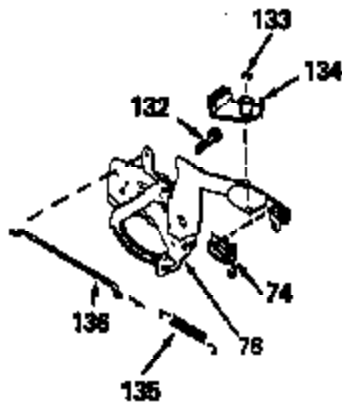

ILLUSTRATION SHOWS TYPICAL PARTS ONLY. ORDER BY PART NUMBER. PARTS NOT LISTED ARE SUPPLIED BY OEM.

Ref #	Part Number	Qty	Description
17	32610A		Bolt, Connecting rod
23	32609		Plate, Lock (Used on early production with No. 32610 connecting rod bolt. Donot use with No. 32610A locking type bolt.)
41	650489		Screw, 1/4-20 x 5/8"
44	33876		Gasket, Stator
54	650561		Screw, 1/4-20 x 5/8"
74	610973		Terminal Assy. (Use as required)
108	30551		Spring, Breaker box cover
109	610947		Cover, Dust
110	610955		Gasket, Stator cover
111	30992		Cam, Breaker
113	610385		Washer
114	610408		Nut
115	29181		Breaker Fastening Screw & Washer
116	610593		Screw, Condenser fastening
117	33356		Terminal, Ground
120	611006		Stator (Incl.108, 113 thru 117, 121,1 38,139)
121	30549		Felt, Cam wiper
128A	33914		Cup (Early production only, not w/650 791)
138	30547A		Contact Assy., Breaker
139	30548B		Condenser
143			Electric Starter Kit (Supplied by OEM)