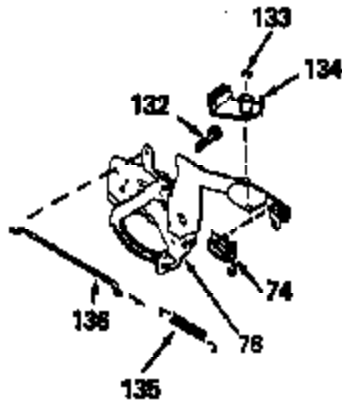

ILLUSTRATION SHOWS TYPICAL PARTS ONLY. ORDER BY PART NUMBER. PARTS NOT LISTED ARE SUPPLIED BY OEM.

Ref #	Part Number	Qty	Description
17	32610A		Bolt, Connecting rod
23	32609		Plate, Lock (Used on early production with No. 32610 connecting rod bolt. Donot use with No. 32610A locking type bolt.)
41	650489		Screw, 1/4-20 x 5/8"
44	33876		Gasket, Stator
54	650561		Screw, 1/4-20 x 5/8"
74	610973		Terminal Assy. (Use as required)
108	30551		Spring, Breaker box cover
109	610947		Cover, Dust
110	610955		Gasket, Stator cover
111	30992		Cam, Breaker
113	610385		Washer
114	610408		Nut
115	29181		Breaker Fastening Screw & Washer
116	610593		Screw, Condenser fastening
117	33356		Terminal, Ground
120	611006		Stator (Incl.108, 113 thru 117, 121,1 38,139)
121	30549		Felt, Cam wiper
128A	33914		Cup (Early production only, not w/650 791)
138	30547A		Contact Assy., Breaker
139	30548B		Condenser
143			Electric Starter Kit (Supplied by OEM)