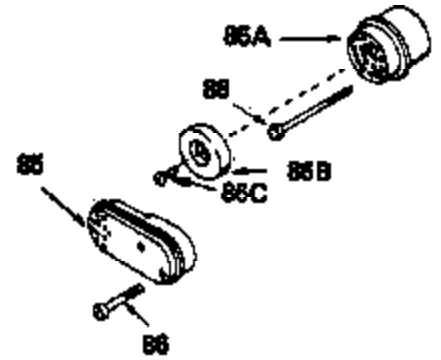

Ref #	Part Number	Qty	Description
17	32610A		Bolt, Connecting rod
23	32609		Plate, Lock (Used on early production with No. 32610 connecting rod bolt. Donot use with No. 32610A locking type bolt.)
41	650489		Screw, 1/4-20 x 5/8"
44	33876		Gasket, Stator
54	650561		Screw, 1/4-20 x 5/8"
74	610973		Terminal Assy. (Use as required)
108	30551		Spring, Breaker box cover
109	610947		Cover, Dust
110	610955		Gasket, Stator cover
111	30992		Cam, Breaker
113	610385		Washer
114	610408		Nut
115	29181		Breaker Fastening Screw & Washer
116	610593		Screw, Condenser fastening
117	33356		Terminal, Ground
120	611006		Stator (Incl.108, 113 thru 117, 121,1 38,139)
121	30549		Felt, Cam wiper
128A	33914		Cup (Early production only, not w/650 791)
138	30547A		Contact Assy., Breaker
139	30548B		Condenser
143			Electric Starter Kit (Supplied by OEM )