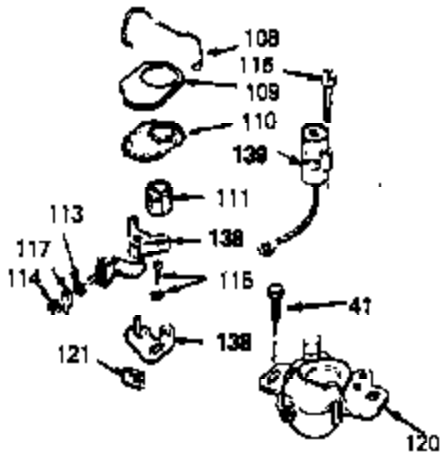

Ref #	Part Number	Qty	Description
17	32610A		Bolt, Connecting rod
23	32609		Plate, Lock (Used on early production with No. 32610 connecting rod bolt. Donot use with No. 32610A locking type bolt.)
41	650489		Screw, 1/4-20 x 5/8"
44	33876		Gasket, Stator
54	650561		Screw, 1/4-20 x 5/8"
74	610973		Terminal Assy. (Use as required)
108	30551		Spring, Breaker box cover
109	610947		Cover, Dust
110	610955		Gasket, Stator cover
111	30992		Cam, Breaker
113	610385		Washer
114	610408		Nut
115	29181		Breaker Fastening Screw & Washer
116	610593		Screw, Condenser fastening
117	33356		Terminal, Ground
120	611006		Stator (Incl.108, 113 thru 117, 121,1 38,139)
121	30549		Felt, Cam wiper
128A	33914		Cup (Early production only, not w/650 791)
138	30547A		Contact Assy., Breaker
139	30548B		Condenser
143			Electric Starter Kit (Supplied by OEM)