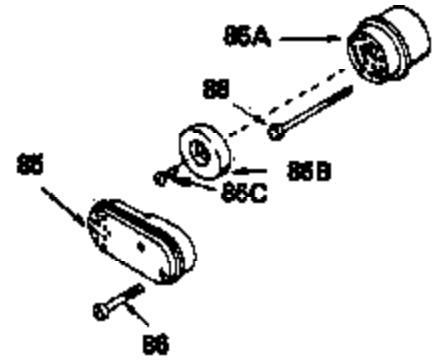

Ref #	Part Number	Qty	Description
17	32610A		Bolt, Connecting rod
23	32609		Plate, Lock (Used on early production with No. 32610 connecting rod bolt. Donot use with No. 32610A locking type bolt.)
41	650489		Screw, 1/4-20 x 5/8"
44	33876		Gasket, Stator
54	650561		Screw, 1/4-20 x 5/8"
74	610973		Terminal Assy. (Use as required)
108	30551		Spring, Breaker box cover
109	610947		Cover, Dust
110	610955		Gasket, Stator cover
111	30992		Cam, Breaker
113	610385		Washer
114	610408		Nut
115	29181		Breaker Fastening Screw & Washer
116	610593		Screw, Condenser fastening
117	33356		Terminal, Ground
120	611006		Stator (Incl.108, 113 thru 117, 121,1 38,139)
121	30549		Felt, Cam wiper
128A	33914		Cup (Early production only, not w/650 791)
138	30547A		Contact Assy., Breaker
139	30548B		Condenser
143			Electric Starter Kit (Supplied by OEM)