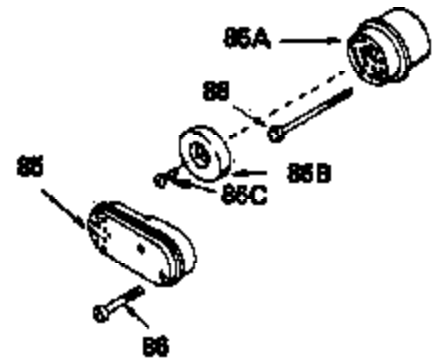

Ref #	Part Number	Qty	Description
17	32610A		Bolt, Connecting rod
23	32609		Plate, Lock (Used on early production with No. 32610 connecting rod bolt. Donot use with No. 32610A locking type bolt.)
54	650561		Screw, 1/4-20 x 5/8"
74	610973		Terminal Assy. (Use as required)
128A	33914		Cup (Early production only, not w/650 791)
143			Electric Starter Kit (Supplied by OEM)