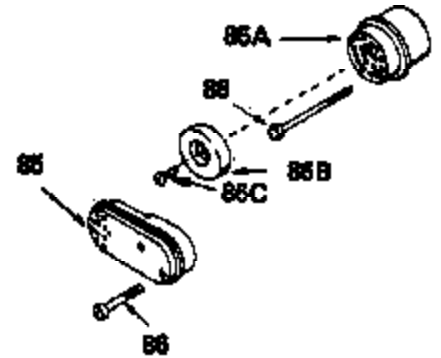

Ref #	Part Number	Qty	Description
17	32610A		Bolt, Connecting rod
23	32609		Plate, Lock (Used on early production with No. 32610 connecting rod bolt. Donot use with No. 32610A locking type bolt.)
41	650489		Screw, 1/4-20 x 5/8"
44	33876		Gasket, Stator
54	650561		Screw, 1/4-20 x 5/8"
74	610973		Terminal Assy. (Use as required)
108	30551		Spring, Breaker box cover
109	610947		Cover, Dust
110	610955		Gasket, Stator cover
111	30992		Cam, Breaker
113	610385		Washer
114	610408		Nut
115	29181		Breaker Fastening Screw & Washer
116	610593		Screw, Condenser fastening
117	33356		Terminal, Ground
120	611006		Stator (Incl.108, 113 thru 117, 121,1 38,139)
121	30549		Felt, Cam wiper
128A	33914		Cup (Early production only, not w/650 791)
138	30547A		Contact Assy., Breaker
139	30548B		Condenser
143			Electric Starter Kit (Supplied by OEM)