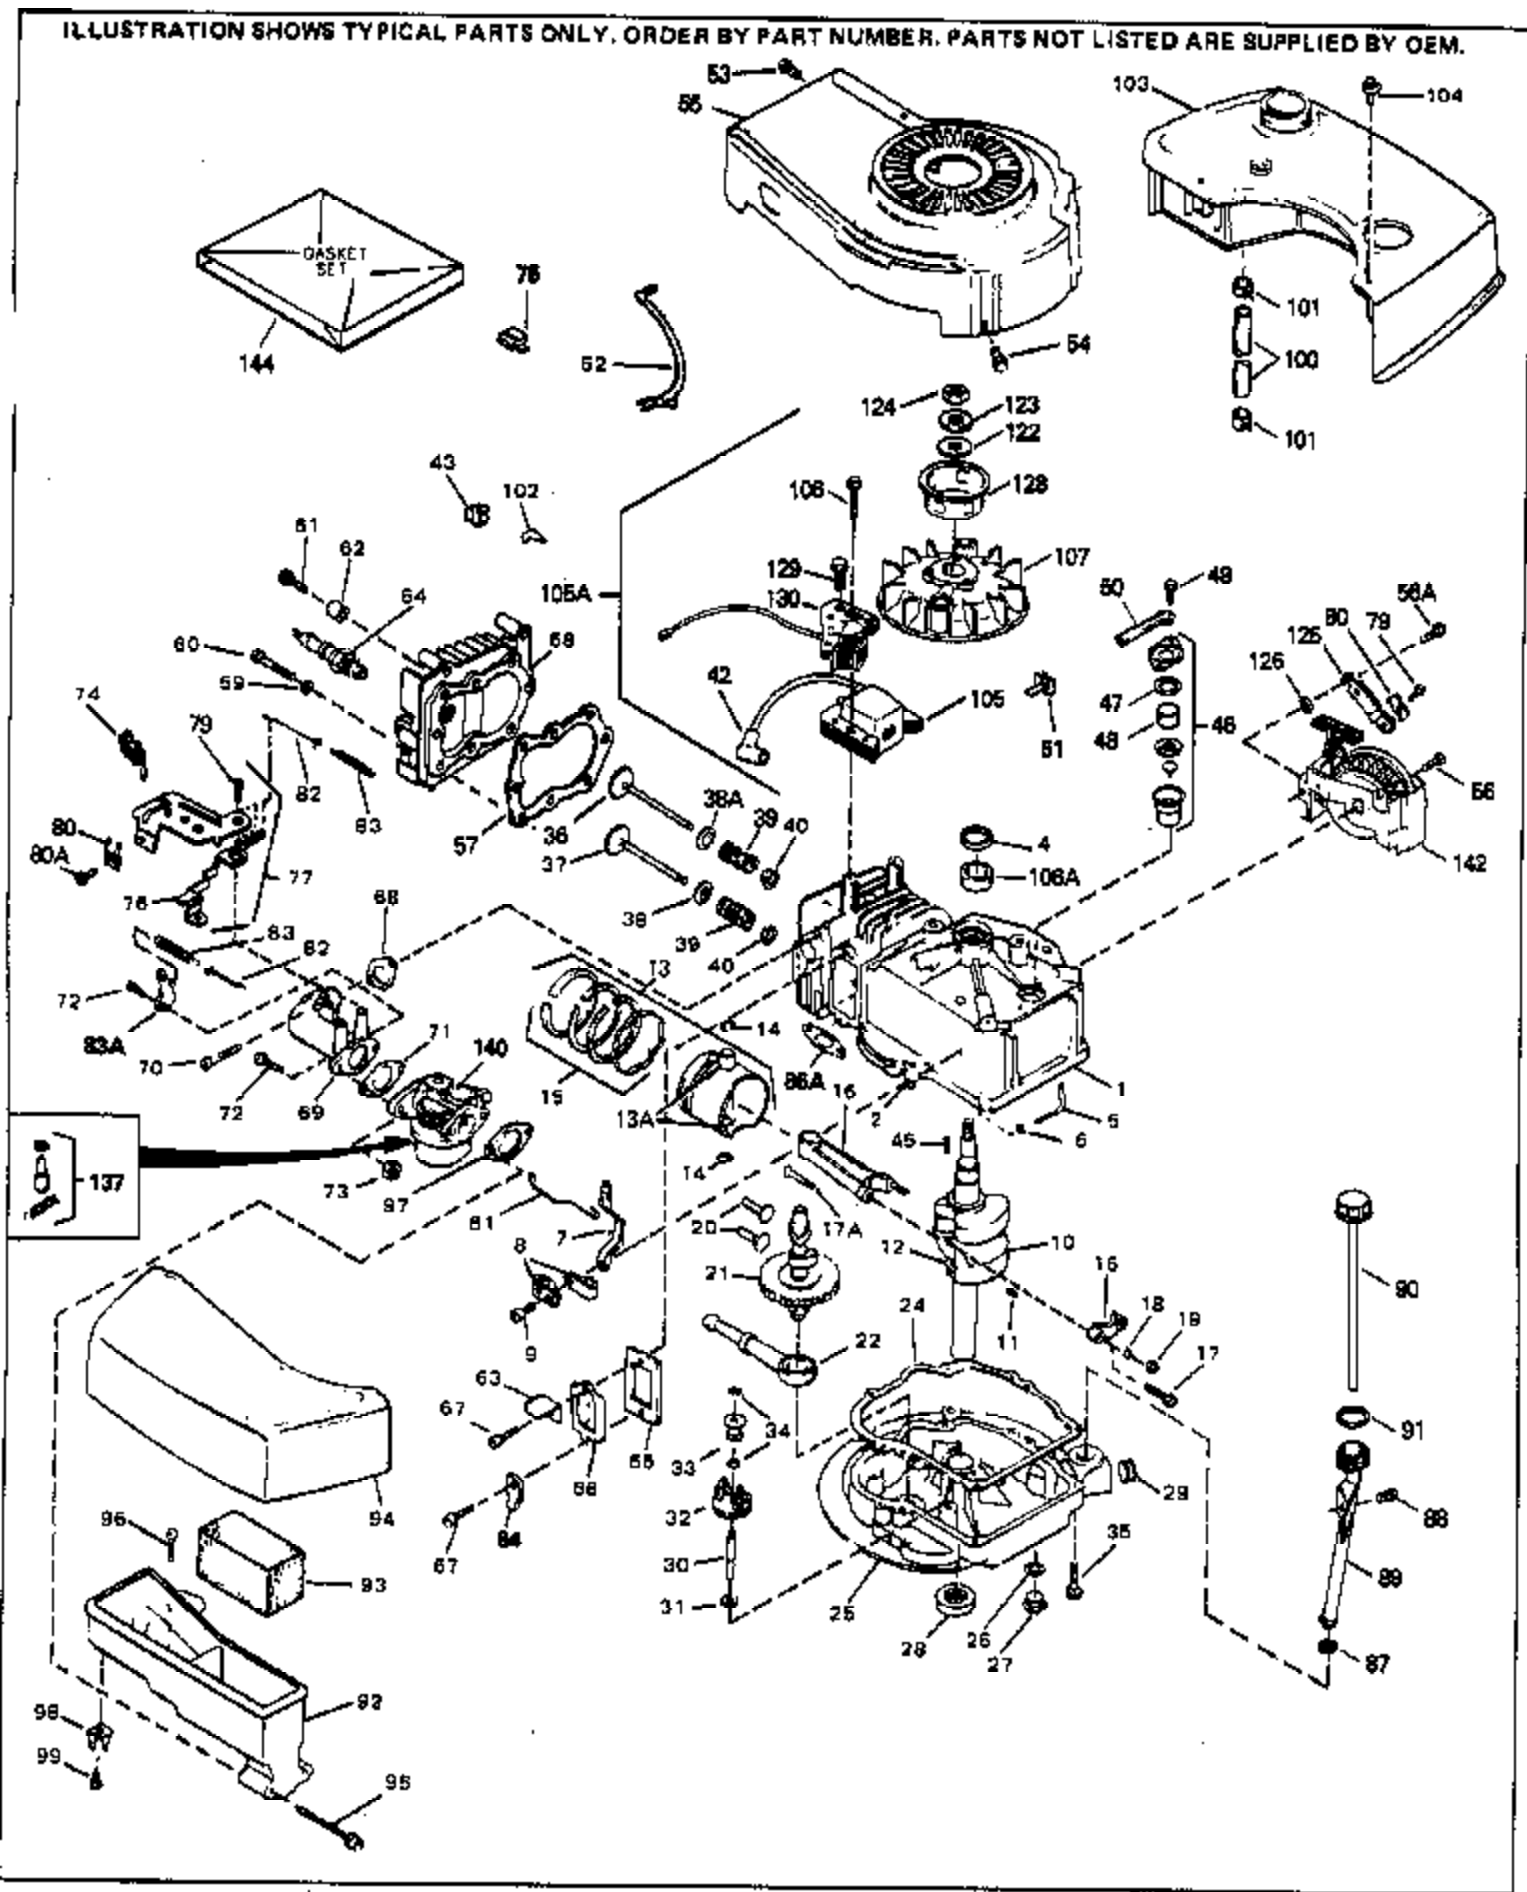

ILLUSTRATION SHOWS TYPICAL PARTS ONLY. ORDER BY PART NUMBER. PARTS NOT LISTED ARE SUPPLIED BY OEM.

Ref #	Part Number	Qty	Description
1	34429A		Cylinder (Incl. 2 & 4) (2-5/8" Bore)
2	26727		Pin, Dowel
4	32600		Seal, Oil
5	30589		Rod, Governor (Incl. 6)
6	28277		Washer, Flat
7	32651		Lever, Governor
8	31335		Clamp, Governor lever (Clamp is positioned towardspark plug end on 1977-78 and latermodels. It is positioned opposite spark plugend on earlier models.)
9	650548		Screw, 8-32 x 5/16"
10	34440		Crankshaft
11	29783		Pin, Crankshaft (Not used on late pro duction)
12	27613		Gear, Crankshaft (Not serviceable on late production)
13	34851		Piston, Pin & Ring Set (Std.) (2-5/8" Bore)
13	34852		Piston, Pin & Ring Set (.010" OS)
13	34853		Piston, Pin & Ring Set (.020" OS)
13A	32603B		Piston & Pin Ass'y. (Incl.14)(Std.)(2 -5/8")
13A	32604B		Piston & Pin Ass'y. (Incl. 14) (.010" OS)
13A	32605B		Piston & Pin Ass'y. (Incl. 14) (.020" OS)
14	20381		Ring, Piston pin retaining
15	34854		Ring Set (Std.) (2-5/8" Bore)
15	34855		Ring Set (.010" OS)
15	34856		Ring Set (.020" OS)
16	30963B		Rod Assy., Connecting (Incl. 17)
17	32610A		Bolt, Connecting rod
20	27241		Lifter, Valve
21	33553		Camshaft (MCR)
22	29914		Pump Assy., Oil
24	35261		* Gasket, Mounting flange
25	34831		Flange Ass'y. (Incl. 26, 27, 28 & 30)
26	28833		* Drain Plug Gasket (Not req. w/plastic plug)
27	27244		Plug, Oil drain
28	26208		Seal, Oil
30	30574		Shaft, Mechanical governor
31	30590A		Washer, Flat
32	30591		Gear Assy., Governor (Incl. 31)
33	30588A		Spool, Governor
34	29193		Ring, Retaining
35	650488		Screw, 1/4-20 x 1-1/4"
36	29314B		Intake Valve (Std.) (Incl. 40)
36	29315C		Intake Valve (1/32" OS) (Incl. 40)
37	29313C		Exhaust Valve (Std.) (Incl. 40)
37	29315C		Exhaust Valve (1/32" OS) (Incl. 40)
38	31671		Cap, Upper valve spring
38A	31671		Cap, Upper valve spring (Intake)
39	31672		Spring, Valve (Exhaust)
40	31673		Cap, Lower valve spring
42	610118		Cover, Spark plug (Use as required)
45	611004		Key, Flywheel
46	34214A		Breather Ass'y. (Incl. 47 thru 51)
47	33735		* Gasket, Breather
48	33734		Element, Breather
49	30200		Screw, 10-24 x 9/16"
50	33886		Tube, Breather
51	33887		Clip, Breather tube
52	34231		Ground Wire
53	30200		Screw, 10-24 x 9/16"