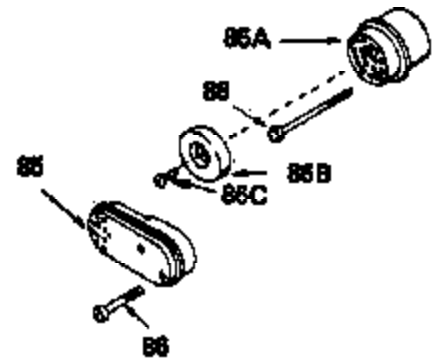

Ref #	Part Number	Qty	Description
17	32610A		Bolt, Connecting rod
23	32609		Plate, Lock (Used on early production with No. 32610 connecting rod bolt. Donot use with No. 32610A locking type bolt.)
41	650489		Screw, 1/4-20 x 5/8"
44	33876		Gasket, Stator
54	650561		Screw, 1/4-20 x 5/8"
74	610973		Terminal Assy. (Use as required)
108	30551		Spring, Breaker box cover
109	610947		Cover, Dust
110	610955		Gasket, Stator cover
111	30992		Cam, Breaker
113	610385		Washer
114	610408		Nut
115	29181		Breaker Fastening Screw & Washer
116	610593		Screw, Condenser fastening
117	33356		Terminal, Ground
120	611006		Stator (Incl.108, 113 thru 117, 121,1 38,139)
121	30549		Felt, Cam wiper
128A	33914		Cup (Early production only, not w/650 791)
138	30547A		Contact Assy., Breaker
139	30548B		Condenser
143			Electric Starter Kit (Supplied by OEM )