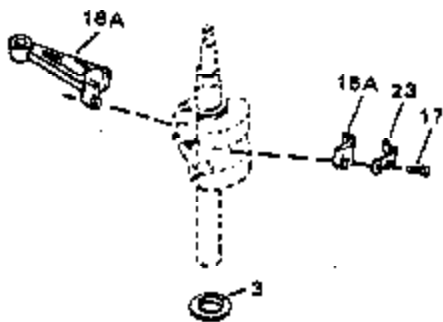

ILLUSTRATION SHOWS TYPICAL PARTS ONLY. ORDER BY PART NUMBER. PARTS NOT LISTED ARE SUPPLIED BY OEM.

Ref #	Part Number	Qty	Description
17	32610A		Bolt, Connecting rod
23	32609		Plate, Lock (Used on early production with No. 32610 connecting rod bolt. Donot use with No. 32610A locking type bolt.)
41	650489		Screw, 1/4-20 x 5/8"
44	33876		Gasket, Stator
54	650561		Screw, 1/4-20 x 5/8"
74	610973		Terminal Assy. (Use as required)
108	30551		Spring, Breaker box cover
109	610947		Cover, Dust
110	610955		Gasket, Stator cover
111	30992		Cam, Breaker
113	610385		Washer
114	610408		Nut
115	29181		Breaker Fastening Screw & Washer
116	610593		Screw, Condenser fastening
117	33356		Terminal, Ground
120	611006		Stator (Incl.108, 113 thru 117, 121,1 38,139)
121	30549		Felt, Cam wiper
128A	33914		Cup (Early production only, not w/650 791)
138	30547A		Contact Assy., Breaker
139	30548B		Condenser
143			Electric Starter Kit (Supplied by OEM)