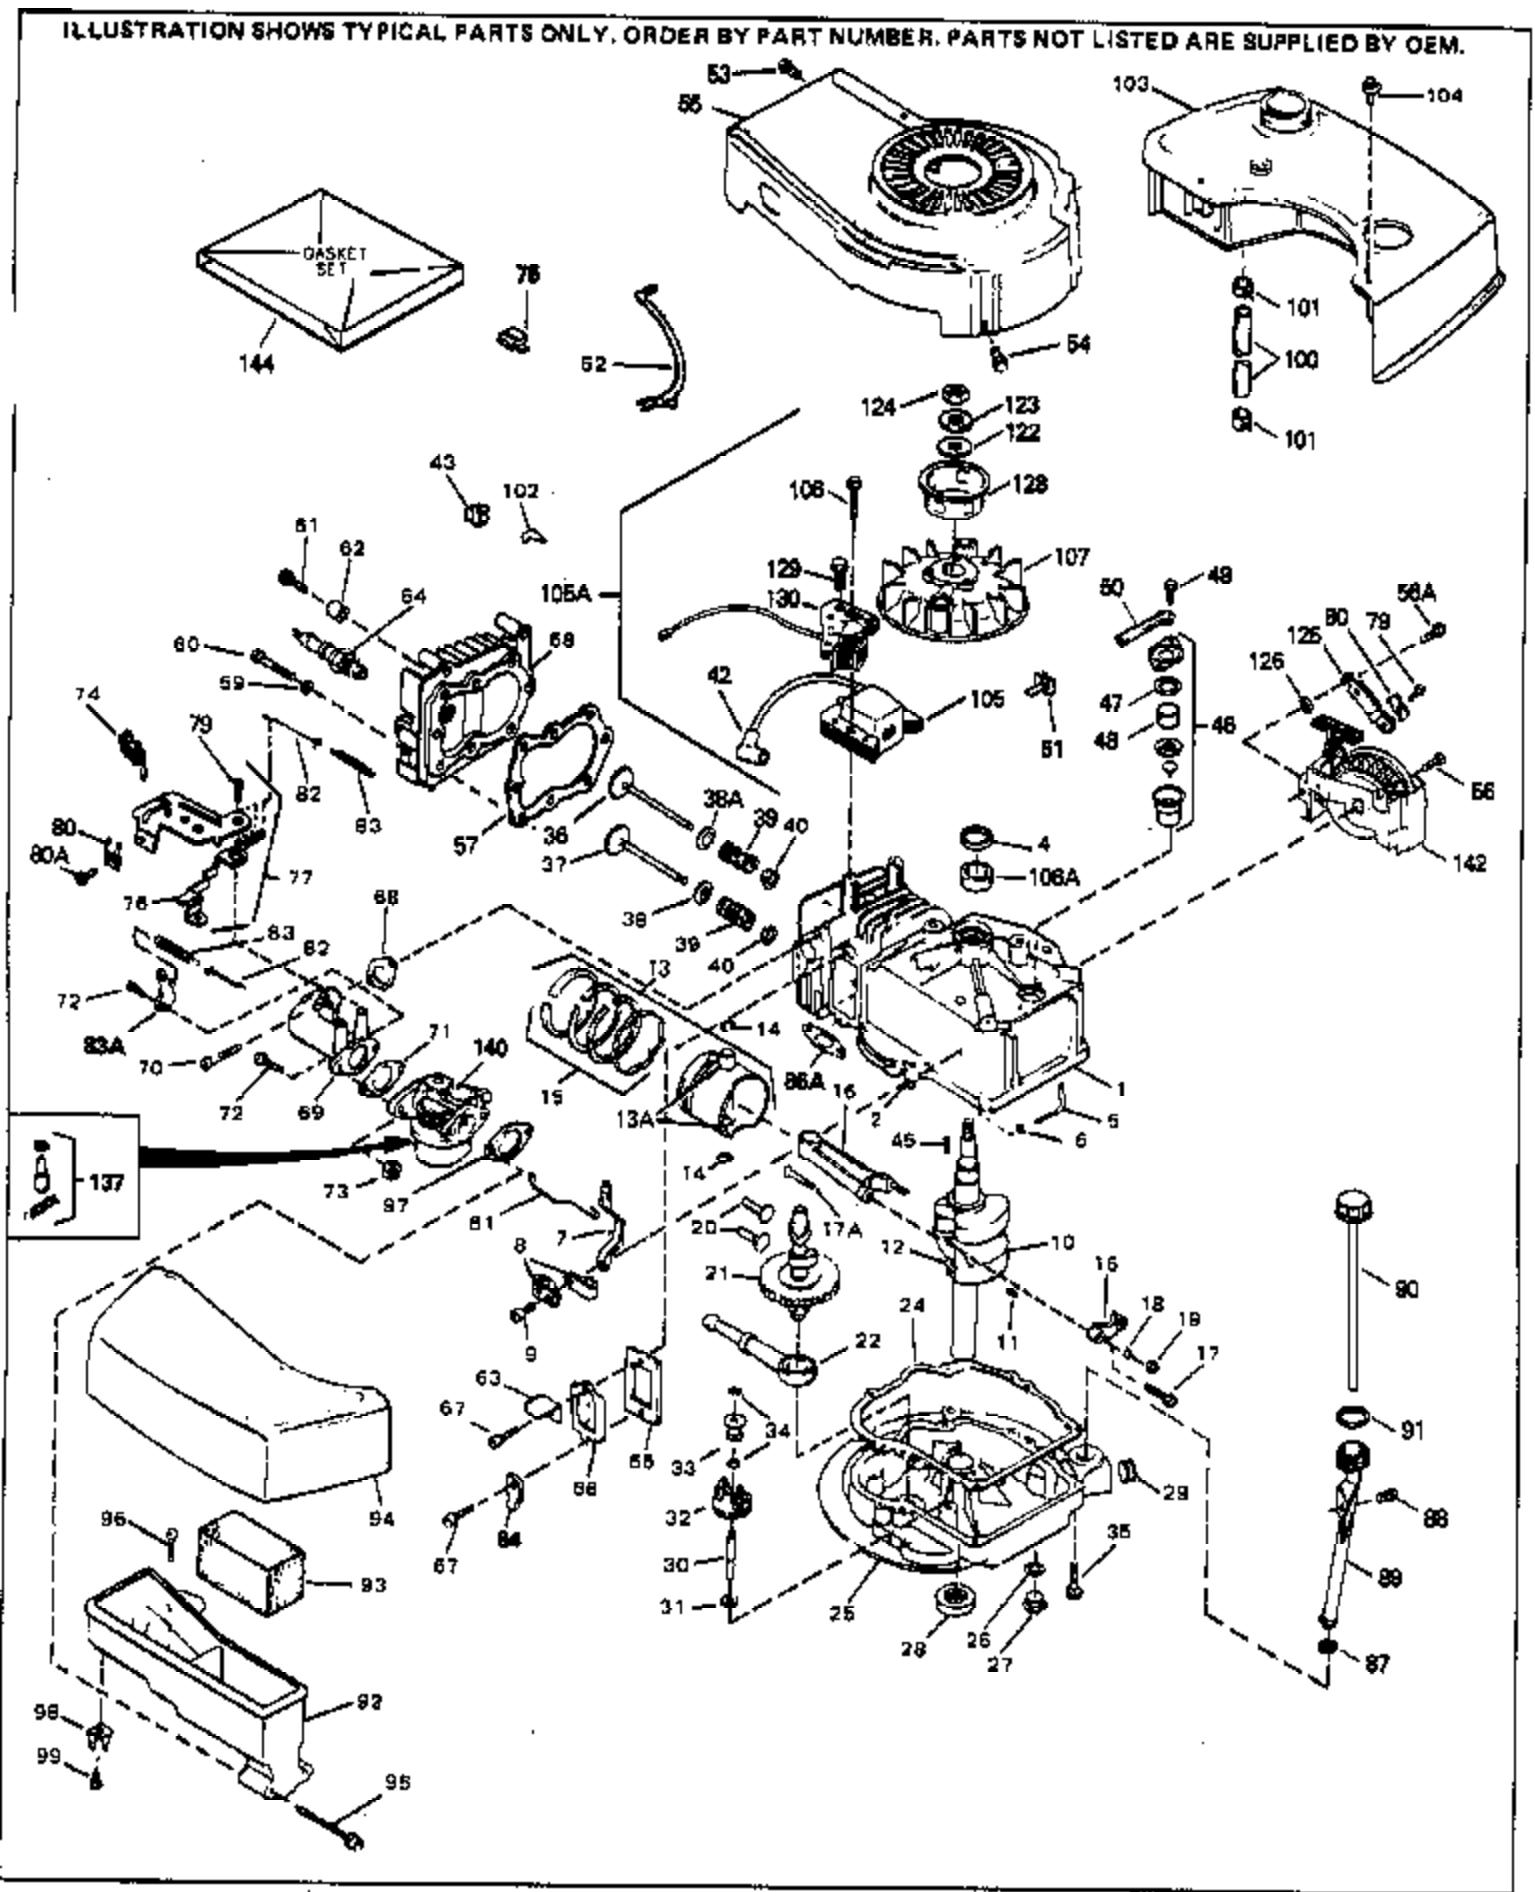

ILLUSTRATION SHOWS TYPICAL PARTS ONLY. ORDER BY PART NUMBER. PARTS NOT LISTED ARE SUPPLIED BY OEM.

Ref #	Part Number	Qty	Description
1	34429A		Cylinder (Incl. 2 & 4) (2-5/8" Bore)
2	26727		Pin, Dowel
4	32600		Seal, Oil
5	30589		Rod, Governor (Incl. 6)
6	28277		Washer, Flat
7	32651		Lever, Governor
8	31335		Clamp, Governor lever (Clamp is positioned towardspark plug end on 1977-78 and latermodels. It is positioned opposite spark plugend on earlier models.)
9	650548		Screw, 8-32 x 5/16"
10	34430		Crankshaft
11	29783		Pin, Crankshaft (Not used on late pro duction)
12	27613		Gear, Crankshaft (Not serviceable on late production)
13A	32603B		Piston & Pin Ass'y. (Incl.14)(Std.)(2 -5/8")
13A	32604B		Piston & Pin Ass'y. (Incl. 14) (.010" OS)
13A	32605B		Piston & Pin Ass'y. (Incl. 14) (.020" OS)
13	34851		Piston, Pin & Ring Set (Std.) (2-5/8" Bore)
13	34852		Piston, Pin & Ring Set (.010" OS)
13	34853		Piston, Pin & Ring Set (.020" OS)
14	20381		Ring, Piston pin retaining
15	34854		Ring Set (Std.) (2-5/8" Bore)
15	34855		Ring Set (.010" OS)
15	34856		Ring Set (.020" OS)
16	30963B		Rod Assy., Connecting (Incl. 17)
17	32610A		Bolt, Connecting rod
20	27241		Lifter, Valve
21	33553		Camshaft (MCR)
22	29914		Pump Assy., Oil
24	35261		* Gasket, Mounting flange
25	34831		Flange Ass'y. (Incl. 26, 27, 28 & 30)
26	28833		* Drain Plug Gasket (Not req. w/plastic plug)
27	27244		Plug, Oil drain
28	26208		Seal, Oil
30	30574		Shaft, Mechanical governor
31	30590A		Washer, Flat
32	30591		Gear Assy., Governor (Incl. 31)
33	30588A		Spool, Governor
34	29193		Ring, Retaining
35	650488		Screw, 1/4-20 x 1-1/4"
36	29314B		Intake Valve (Std.) (Incl. 40)
36	29315C		Intake Valve (1/32" OS) (Incl. 40)
37	29313C		Exhaust Valve (Std.) (Incl. 40)
37	29315C		Exhaust Valve (1/32" OS) (Incl. 40)
38	31671		Cap, Upper valve spring
38A	31671		Cap, Upper valve spring (Intake)
39	31672		Spring, Valve (Exhaust)
40	31673		Cap, Lower valve spring
42	610118		Cover, Spark plug (Use as required)
46	34214A		Breather Ass'y. (Incl. 47 thru 51)
47	33735		* Gasket, Breather
48	33734		Element, Breather
49	30200		Screw, 10-24 x 9/16"
50	33886		Tube, Breather
51	33887		Clip, Breather tube
52	34432		Ground Wire
53	30200		Screw, 10-24 x 9/16"
54	650561		Screw, 1/4-20 x 5/8"