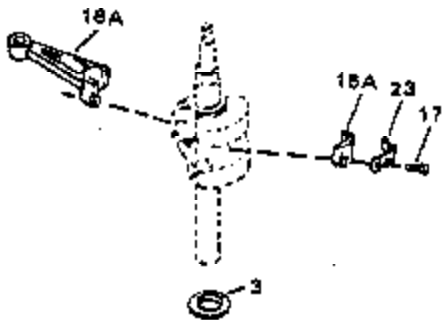

Ref #	Part Number	Qty	Description
17	32610A		Bolt, Connecting rod
23	32609		Plate, Lock (Used on early production with No. 32610 connecting rod bolt. Donot use with No. 32610A locking type bolt.)
54	650561		Screw, 1/4-20 x 5/8"
74	610973		Terminal Assy. (Use as required)
128A	33914		Cup (Early production only, not w/650 791)
143			Electric Starter Kit (Supplied by OEM)