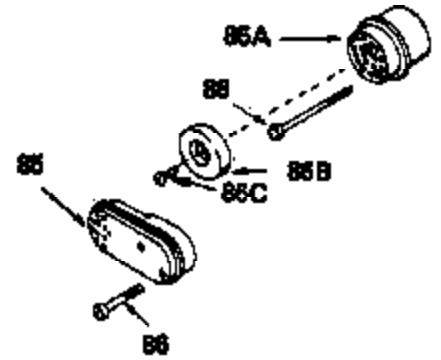

Ref #	Part Number	Qty	Description
17	32610A		Bolt, Connecting rod
23	32609		Plate, Lock (Used on early production with No. 32610 connecting rod bolt. Donot use with No. 32610A locking type bolt.)
54	650561		Screw, 1/4-20 x 5/8"
74	610973		Terminal Assy. (Use as required)
128A	33914		Cup (Early production only, not w/650 791)
143			Electric Starter Kit (Supplied by OEM)