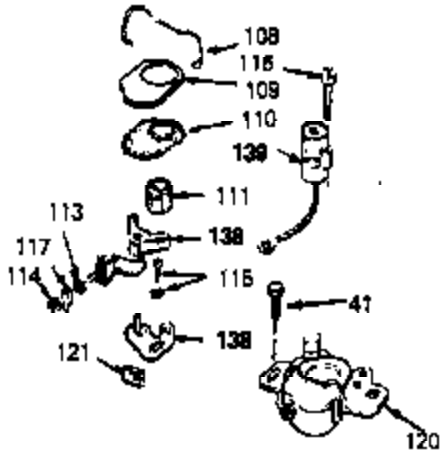

ILLUSTRATION SHOWS TYPICAL PARTS ONLY. ORDER BY PART NUMBER. PARTS NOT LISTED ARE SUPPLIED BY OEM.

Ref #	Part Number	Qty	Description
17	32610A		Bolt, Connecting rod
23	32609		Plate, Lock (Used on early production with No. 32610 connecting rod bolt. Donot use with No. 32610A locking type bolt.)
54	650561		Screw, 1/4-20 x 5/8"
55A	33907A		Housing, Blower
74	610973		Terminal Assy. (Use as required)
127	590343		Rope Assy., Starter
128A	33914		Cup (Early production only, not w/650 791)
143			Electric Starter Kit (Supplied by OEM)