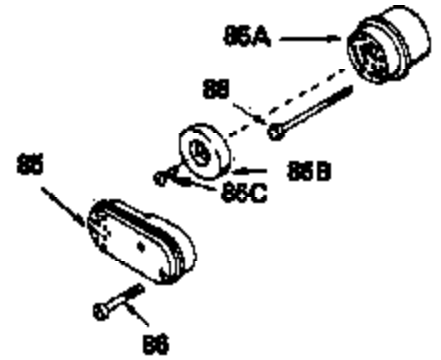

ILLUSTRATION SHOWS TYPICAL PARTS ONLY. ORDER BY PART NUMBER. PARTS NOT LISTED ARE SUPPLIED BY OEM.

Ref #	Part Number	Qty	Description
17	32610A		Bolt, Connecting rod
23	32609		Plate, Lock (Used on early production with No. 32610 connecting rod bolt. Donot use with No. 32610A locking type bolt.)
54	650561		Screw, 1/4-20 x 5/8"
55A	33907A		Housing, Blower
74	610973		Terminal Assy. (Use as required)
127	590343		Rope Assy., Starter
128A	33914		Cup (Early production only, not w/650 791)
143			Electric Starter Kit (Supplied by OEM)