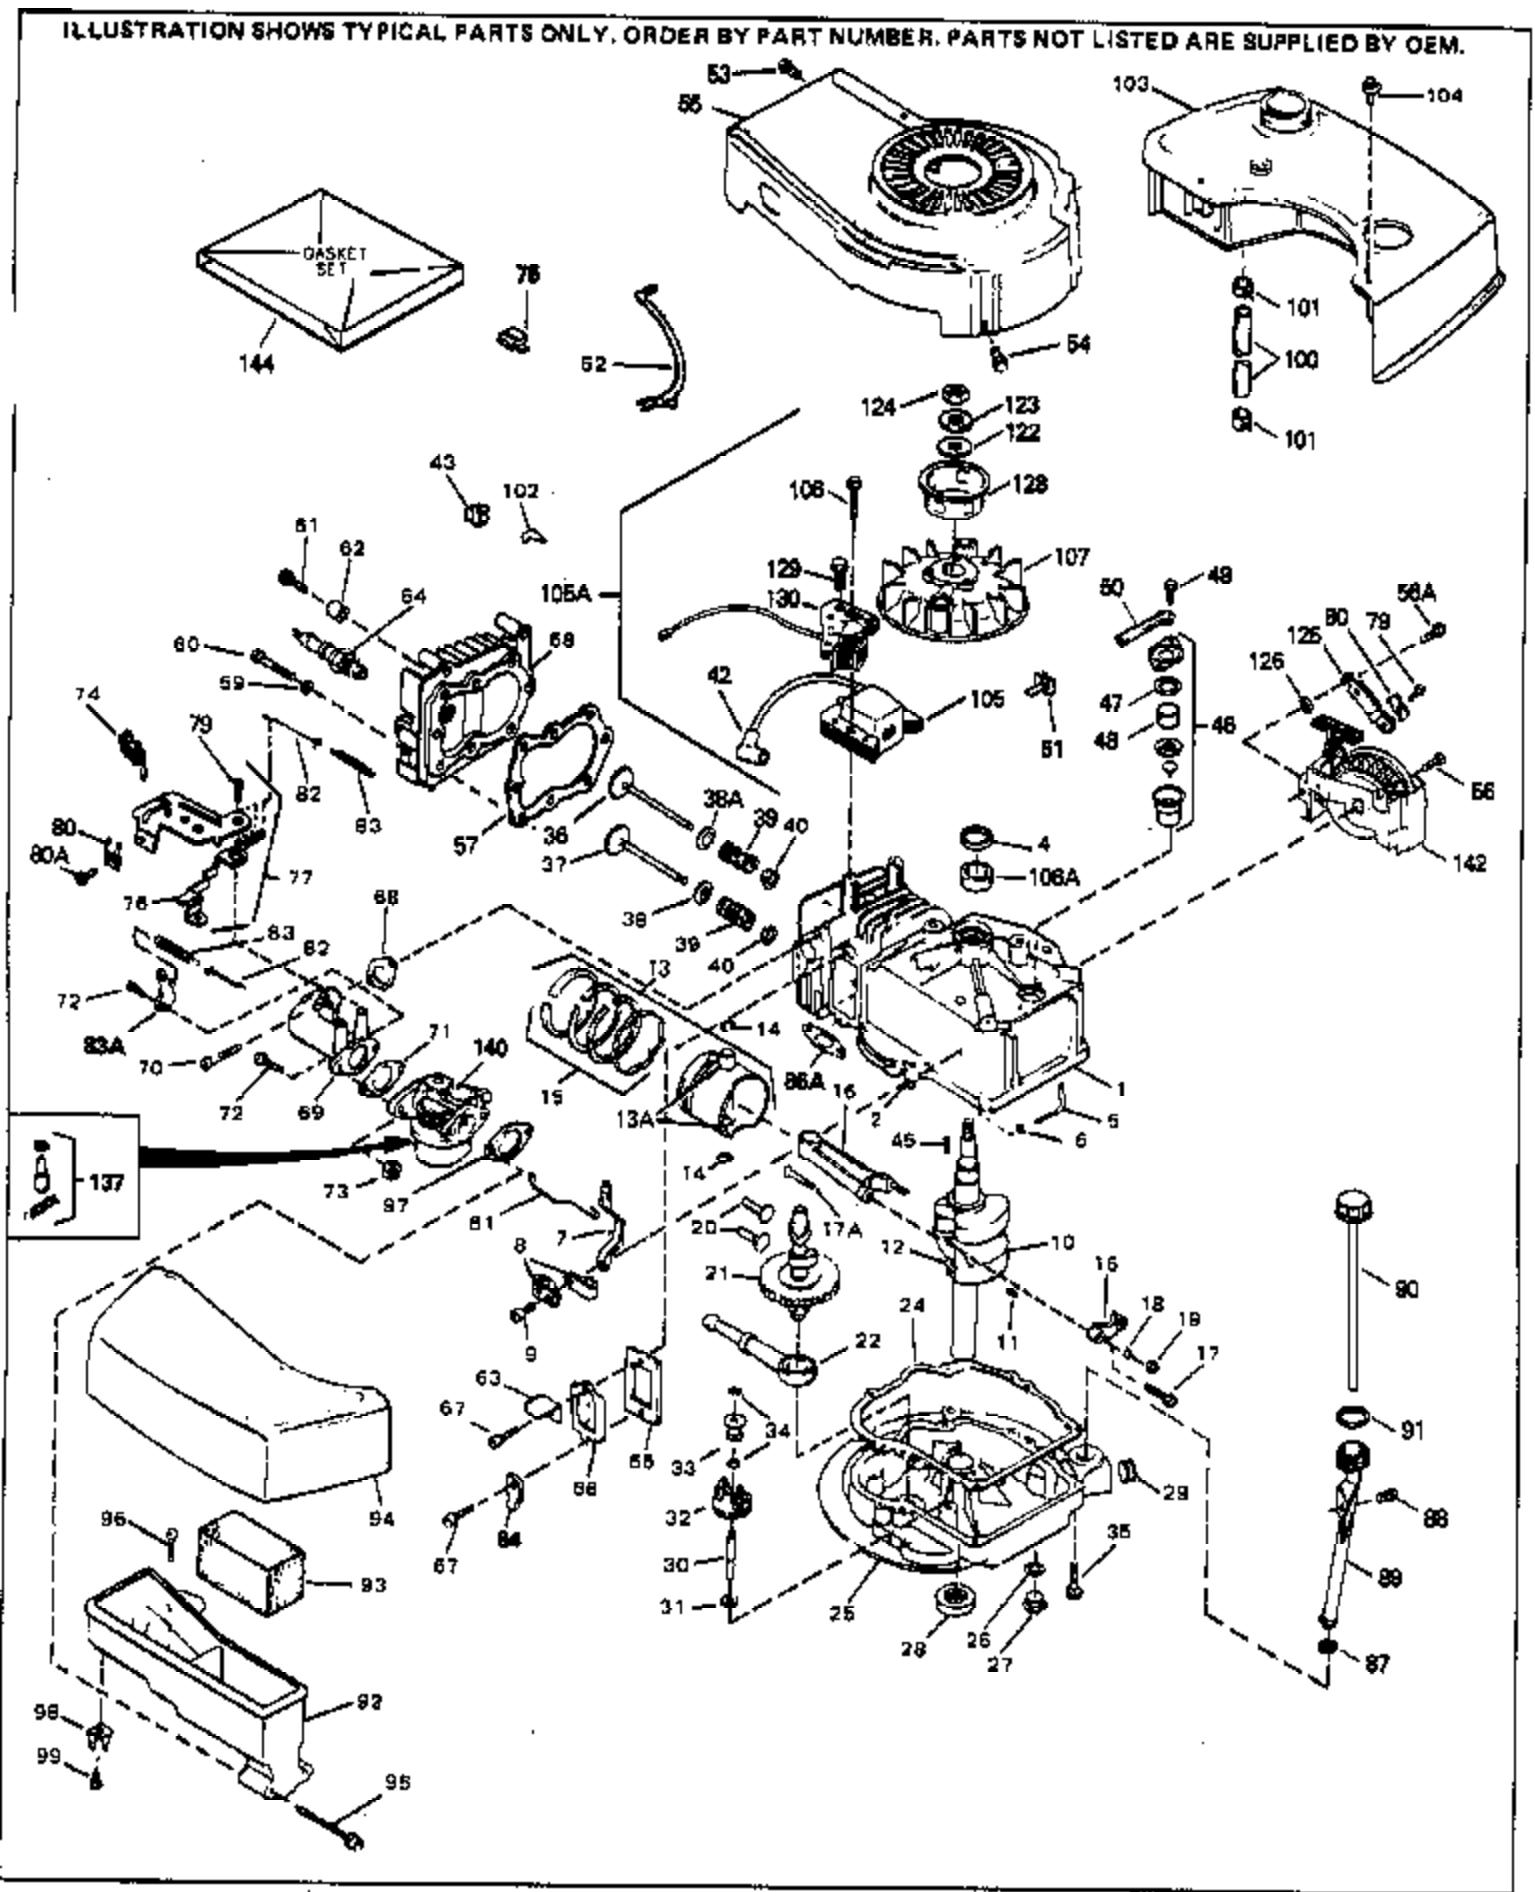

ILLUSTRATION SHOWS TYPICAL PARTS ONLY. ORDER BY PART NUMBER. PARTS NOT LISTED ARE SUPPLIED BY OEM.

Ref #	Part Number	Qty	Description
1	34429A		Cylinder (Incl. 2 & 4) (2-5/8" Bore)
2	26727		Pin, Dowel
4	32600		Seal, Oil
5	30589		Rod, Governor (Incl. 6)
6	28277		Washer, Flat
7	32651		Lever, Governor
8	31335		Clamp, Governor lever (Clamp is positioned towardspark plug end on 1977-78 and latermodels. It is positioned opposite spark plugend on earlier models.)
9	650548		Screw, 8-32 x 5/16"
10	34440		Crankshaft
11	29783		Pin, Crankshaft (Not used on late pro duction)
12	27613		Gear, Crankshaft (Not serviceable on late production)
13A	32603B		Piston & Pin Ass'y. (Incl.14)(Std.)(2 -5/8")
13A	32604B		Piston & Pin Ass'y. (Incl. 14) (.010" OS)
13A	32605B		Piston & Pin Ass'y. (Incl. 14) (.020" OS)
13	34851		Piston, Pin & Ring Set (Std.) (2-5/8" Bore)
13	34852		Piston, Pin & Ring Set (.010" OS)
13	34853		Piston, Pin & Ring Set (.020" OS)
14	20381		Ring, Piston pin retaining
15	34854		Ring Set (Std.) (2-5/8" Bore)
15	34855		Ring Set (.010" OS)
15	34856		Ring Set (.020" OS)
16	30963B		Rod Assy., Connecting (Incl. 17)
17	32610A		Bolt, Connecting rod
20	27241		Lifter, Valve
21	33553		Camshaft (MCR)
22	29914		Pump Assy., Oil
24	35261		* Gasket, Mounting flange
25	34831		Flange Ass'y. (Incl. 26, 27, 28 & 30)
26	28833		* Drain Plug Gasket (Not req. w/plastic plug)
27	27244		Plug, Oil drain
28	26208		Seal, Oil
30	30574		Shaft, Mechanical governor
31	30590A		Washer, Flat
32	30591		Gear Assy., Governor (Incl. 31)
33	30588A		Spool, Governor
34	29193		Ring, Retaining
35	650488		Screw, 1/4-20 x 1-1/4"
36	29314B		Intake Valve (Std.) (Incl. 40)
36	29315C		Intake Valve (1/32" OS) (Incl. 40)
37	29313C		Exhaust Valve (Std.) (Incl. 40)
37	29315C		Exhaust Valve (1/32" OS) (Incl. 40)
38	31671		Cap, Upper valve spring
38A	31671		Cap, Upper valve spring (Intake)
39	31672		Spring, Valve (Exhaust)
40	31673		Cap, Lower valve spring
42	610118		Cover, Spark plug (Use as required)
45	611004		Key, Flywheel
46	34214A		Breather Ass'y. (Incl. 47 thru 51)
47	33735		* Gasket, Breather
48	33734		Element, Breather
49	30200		Screw, 10-24 x 9/16"
50	33886		Tube, Breather
51	33887		Clip, Breather tube
52	34231		Ground Wire
53	30200		Screw, 10-24 x 9/16"