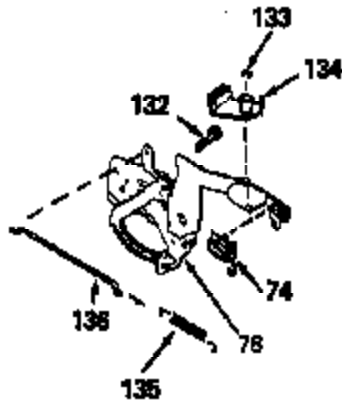

ILLUSTRATION SHOWS TYPICAL PARTS ONLY. ORDER BY PART NUMBER. PARTS NOT LISTED ARE SUPPLIED BY OEM.

Ref #	Part Number	Qty	Description
17	32610A		Bolt, Connecting rod
23	32609		Plate, Lock (Used on early production with No. 32610 connecting rod bolt. Donot use with No. 32610A locking type bolt.)
54	650561		Screw, 1/4-20 x 5/8"
55A	33907A		Housing, Blower
74	610973		Terminal Assy. (Use as required)
127	590343		Rope Assy., Starter
128A	33914		Cup (Early production only, not w/650 791)
143			Electric Starter Kit (Supplied by OEM)