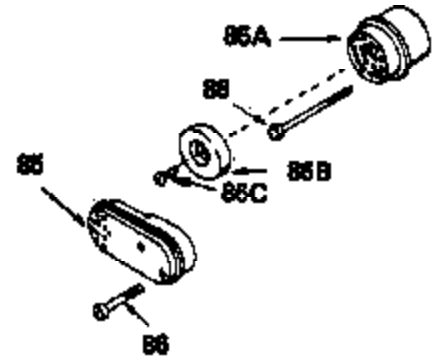

ILLUSTRATION SHOWS TYPICAL PARTS ONLY. ORDER BY PART NUMBER. PARTS NOT LISTED ARE SUPPLIED BY OEM.

Ref #	Part Number	Qty	Description
17	32610A		Connecting Rod Bolt
54	650561		Screw, 1/4-20 x 5/8"
78	35015B		S.E. Brake Bracket
131A	34984		Pulley Retainer
131B	34985		Rope Stop & Staple (Incl. 131C)
131C	35025		Stop Retainer Staple
131	34983		Starter Pulley
132	650837		Screw, 10-32 x 1/4"
133	32309		Retaining Ring
134	34968		Brake Lever
135	34965		Extension Spring
136	34966		Control Link