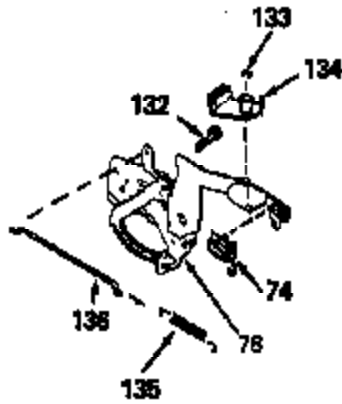

ILLUSTRATION SHOWS TYPICAL PARTS ONLY. ORDER BY PART NUMBER. PARTS NOT LISTED ARE SUPPLIED BY OEM.

Ref #	Part Number	Qty	Description
17	32610A		Connecting Rod Bolt
54	650561		Screw, 1/4-20 x 5/8"
78	35015B		S.E. Brake Bracket
131A	34984		Pulley Retainer
131B	34985		Rope Stop & Staple (Incl. 131C)
131C	35025		Stop Retainer Staple
131	34983		Starter Pulley
132	650837		Screw, 10-32 x 1/4"
133	32309		Retaining Ring
134	34968		Brake Lever
135	34965		Extension Spring
136	34966		Control Link