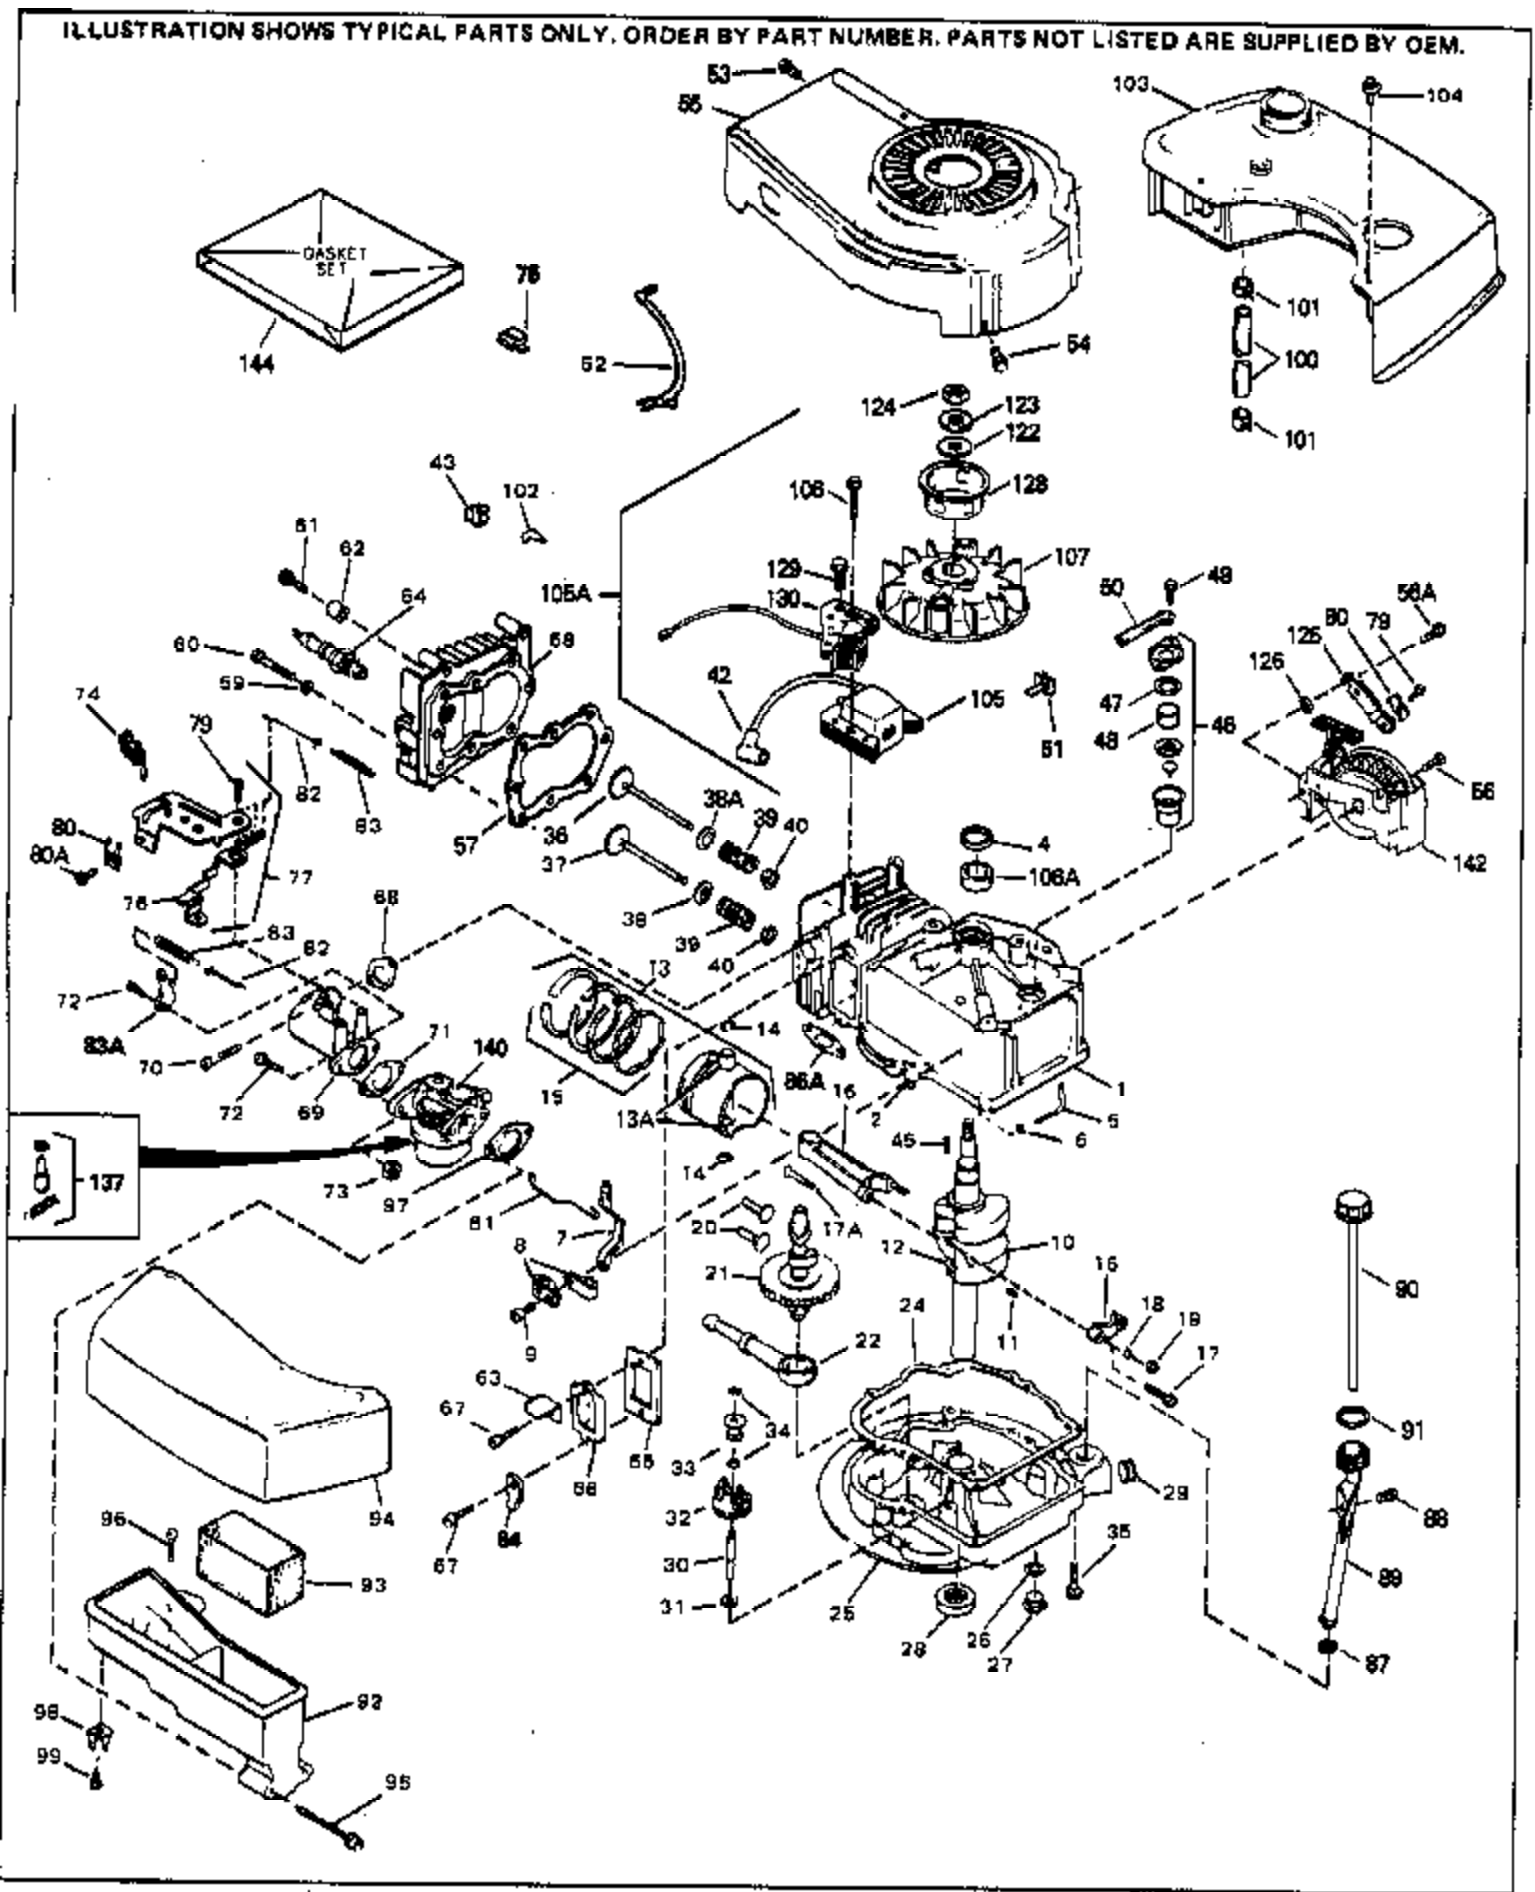

ILLUSTRATION SHOWS TYPICAL PARTS ONLY. ORDER BY PART NUMBER. PARTS NOT LISTED ARE SUPPLIED BY OEM.

Ref #	Part Number	Qty	Description
1	34429A		Cylinder (Incl. 2 & 4) (2-5/8" Bore)
2	26727		Pin, Dowel
4	32600		Seal, Oil
5	30589		Rod, Governor (Incl. 6)
6	28277		Washer, Flat
7	32651		Lever, Governor
8	31335		Clamp, Governor lever (Clamp is positioned towardspark plug end on 1977-78 and latermodels. It is positioned opposite spark plugend on earlier models.)
9	650548		Screw, 8-32 x 5/16"
10	34440		Crankshaft
11	29783		Pin, Crankshaft (Not used on late pro duction)
12	27613		Gear, Crankshaft (Not serviceable on late production)
13A	35541		Piston & Pin Ass'y. (Incl. 14) (Std.) (2-5/8")
13A	35542		Piston & Pin Ass'y. (Incl. 14) (.010" OS)
13A	35543		Piston & Pin Ass'y. (Incl. 14) (.020" OS)
13	35544		Piston, Pin & Ring Set (Std.) (2-5/8" Bore)
13	35545		Piston, Pin & Ring Set (.010" OS)
13	35546		Piston, Pin & Ring Set (.020" OS)
14	20381		Ring, Piston pin retaining
15	35547		Ring Set (Std.) (2-5/8" Bore)
15	35548		Ring Set (.010" OS)
15	35549		Ring Set (.020" OS)
16	30963B		Rod Assy., Connecting (Incl. 17)
17	32610A		Bolt, Connecting rod
20	27241		Lifter, Valve
21	33553		Camshaft (MCR)
22	29914		Pump Assy., Oil
24	35261		* Gasket, Mounting flange
25	34831		Flange Ass'y. (Incl. 26, 27, 28 & 30)
26	28833		* Drain Plug Gasket (Not req. w/plastic plug)
27	27244		Plug, Oil drain
28	26208		Seal, Oil
30	30574		Shaft, Mechanical governor
31	30590A		Washer, Flat
32	30591		Gear Assy., Governor (Incl. 31)
33	30588A		Spool, Governor
34	29193		Ring, Retaining
35	650488		Screw, 1/4-20 x 1-1/4"
36	29314B		Intake Valve (Std.) (Incl. 40)
36	29315C		Intake Valve (1/32" OS) (Incl. 40)
37	29313C		Exhaust Valve (Std.) (Incl. 40)
37	29315C		Exhaust Valve (1/32" OS) (Incl. 40)
38	31671		Cap, Upper valve spring
38A	31671		Cap, Upper valve spring (Intake)
39	31672		Spring, Valve (Exhaust)
40	31673		Cap, Lower valve spring
42	610118		Cover, Spark plug (Use as required)
45	611004		Key, Flywheel
46	34214A		Breather Ass'y. (Incl. 47 thru 51)
47	33735		* Gasket, Breather
48	33734		Element, Breather
49	30200		Screw, 10-24 x 9/16"
50	33886		Tube, Breather
51	33887		Clip, Breather tube
52	34231		Ground Wire
53	30200		Screw, 10-24 x 9/16"