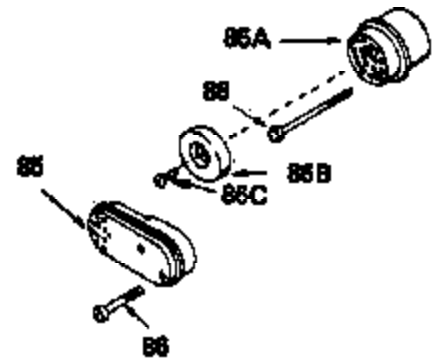

ILLUSTRATION SHOWS TYPICAL PARTS ONLY. ORDER BY PART NUMBER. PARTS NOT LISTED ARE SUPPLIED BY OEM.

Ref #	Part Number	Qty	Description
17	32610A		Bolt, Connecting rod
23	32609		Plate, Lock (Used on early production with No. 32610 connecting rod bolt. Donot use with No. 32610A locking type bolt.)
54	650561		Screw, 1/4-20 x 5/8"
55A	33907A		Housing, Blower
74	610973		Terminal Assy. (Use as required)
127	590343		Rope Assy., Starter
128A	33914		Cup (Early production only, not w/650 791)
143			Electric Starter Kit (Supplied by OEM)