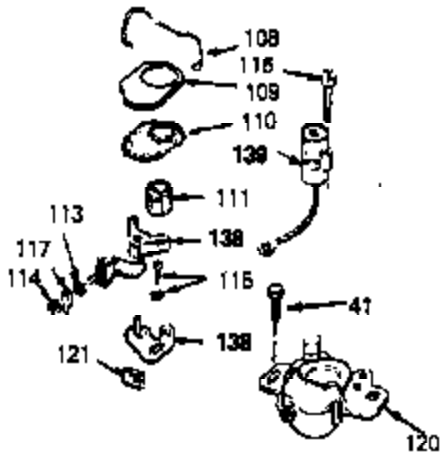

ILLUSTRATION SHOWS TYPICAL PARTS ONLY. ORDER BY PART NUMBER. PARTS NOT LISTED ARE SUPPLIED BY OEM.

Ref #	Part Number	Qty	Description
17	32610A		Bolt, Connecting rod
23	32609		Plate, Lock (Used on early production with No. 32610 connecting rod bolt. Donot use with No. 32610A locking type bolt.)
54	650561		Screw, 1/4-20 x 5/8"
55A	33907A		Housing, Blower
74	610973		Terminal Assy. (Use as required)
127	590343		Rope Assy., Starter
128A	33914		Cup (Early production only, not w/650 791)
143			Electric Starter Kit (Supplied by OEM)