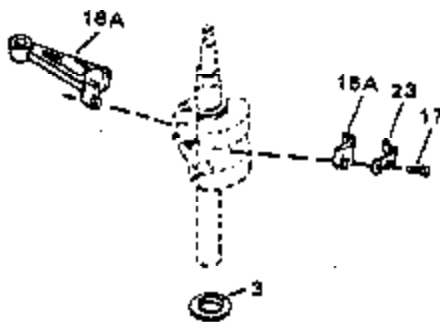

ILLUSTRATION SHOWS TYPICAL PARTS ONLY. ORDER BY PART NUMBER. PARTS NOT LISTED ARE SUPPLIED BY OEM.

Ref #	Part Number	Qty	Description
17	32610A		Connecting Rod Bolt
54	650561		Screw, 1/4-20 x 5/8"
74	610973		Terminal
127	590343		Starter Rope Ass'y.