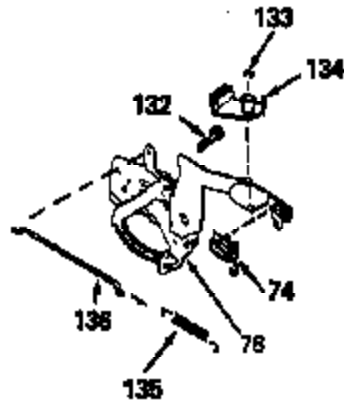

ILLUSTRATION SHOWS TYPICAL PARTS ONLY. ORDER BY PART NUMBER. PARTS NOT LISTED ARE SUPPLIED BY OEM.

Ref #	Part Number	Qty	Description
17	32610A		Connecting Rod Bolt
54	650561		Screw, 1/4-20 x 5/8"
74	610973		Terminal
127	590343		Starter Rope Ass'y.