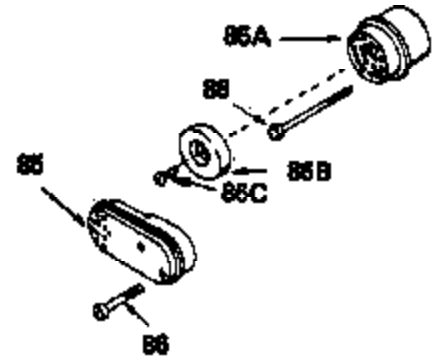

ILLUSTRATION SHOWS TYPICAL PARTS ONLY. ORDER BY PART NUMBER. PARTS NOT LISTED ARE SUPPLIED BY OEM.

Ref #	Part Number	Qty	Description
17	32610A		Connecting Rod Bolt
54	650561		Screw, 1/4-20 x 5/8"
74	610973		Terminal
127	590343		Starter Rope Ass'y.