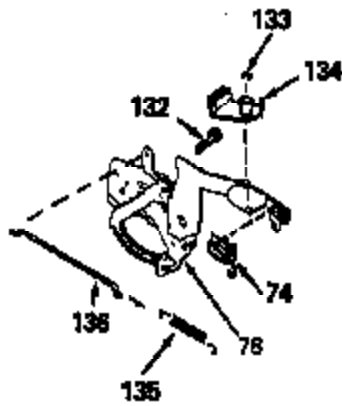

ILLUSTRATION SHOWS TYPICAL PARTS ONLY. ORDER BY PART NUMBER. PARTS NOT LISTED ARE SUPPLIED BY OEM.

Ref #	Part Number	Qty	Description
17	32610A		Bolt, Connecting rod
23	32609		Plate, Lock (Used on early production with No. 32610 connecting rod bolt. Donot use with No. 32610A locking type bolt.)
54	650561		Screw, 1/4-20 x 5/8"
55A	33907A		Housing, Blower
74	610973		Terminal Assy. (Use as required)
127	590343		Rope Assy., Starter
128A	33914		Cup (Early production only, not w/650 791)
143			Electric Starter Kit (Supplied by OEM)