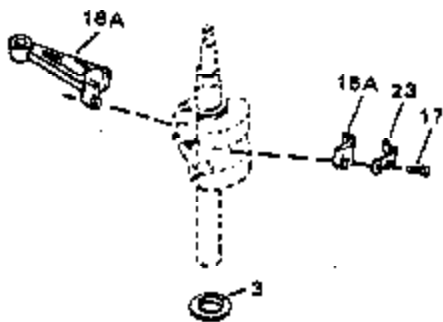

Ref #	Part Number	Qty	Description
17	32610A		Bolt, Connecting rod
23	32609		Plate, Lock (Used on early production with No. 32610 connecting rod bolt. Donot use with No. 32610A locking type bolt.)
54	650561		Screw, 1/4-20 x 5/8"
74	610973		Terminal Assy. (Use as required)
128A	33914		Cup (Early production only, not w/650 791)
143			Electric Starter Kit (Supplied by OEM)