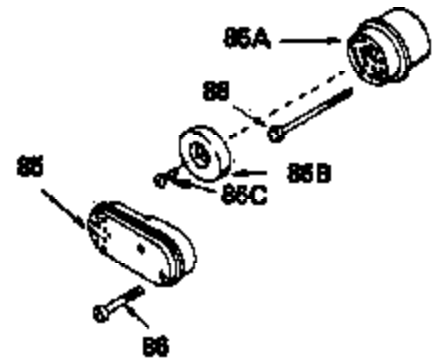

Ref #	Part Number	Qty	Description
17	32610A		Bolt, Connecting rod
23	32609		Plate, Lock (Used on early production with No. 32610 connecting rod bolt. Donot use with No. 32610A locking type bolt.)
54	650561		Screw, 1/4-20 x 5/8"
74	610973		Terminal Assy. (Use as required)
128A	33914		Cup (Early production only, not w/650 791)
143			Electric Starter Kit (Supplied by OEM)