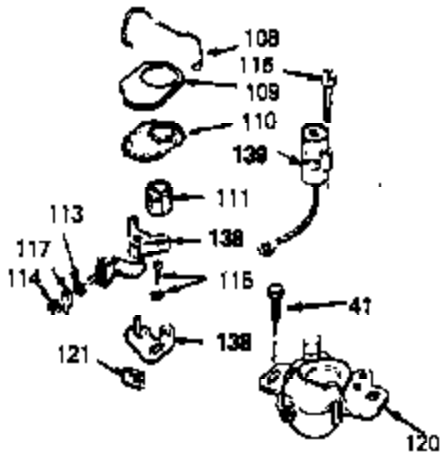

Ref #	Part Number	Qty	Description
17	32610A		Bolt, Connecting rod
23	32609		Plate, Lock (Used on early production with No. 32610 connecting rod bolt. Donot use with No. 32610A locking type bolt.)
54	650561		Screw, 1/4-20 x 5/8"
74	610973		Terminal Assy. (Use as required)
128A	33914		Cup (Early production only, not w/650 791)
143			Electric Starter Kit (Supplied by OEM)