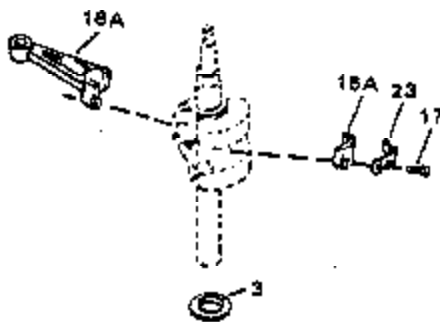

Ref #	Part Number	Qty	Description
17	32610A		Bolt, Connecting rod
23	32609		Plate, Lock (Used on early production with No. 32610 connecting rod bolt. Donot use with No. 32610A locking type bolt.)
54	650561		Screw, 1/4-20 x 5/8"
74	610973		Terminal Assy. (Use as required)
128A	33914		Cup (Early production only, not w/650 791)
143			Electric Starter Kit (Supplied by OEM)