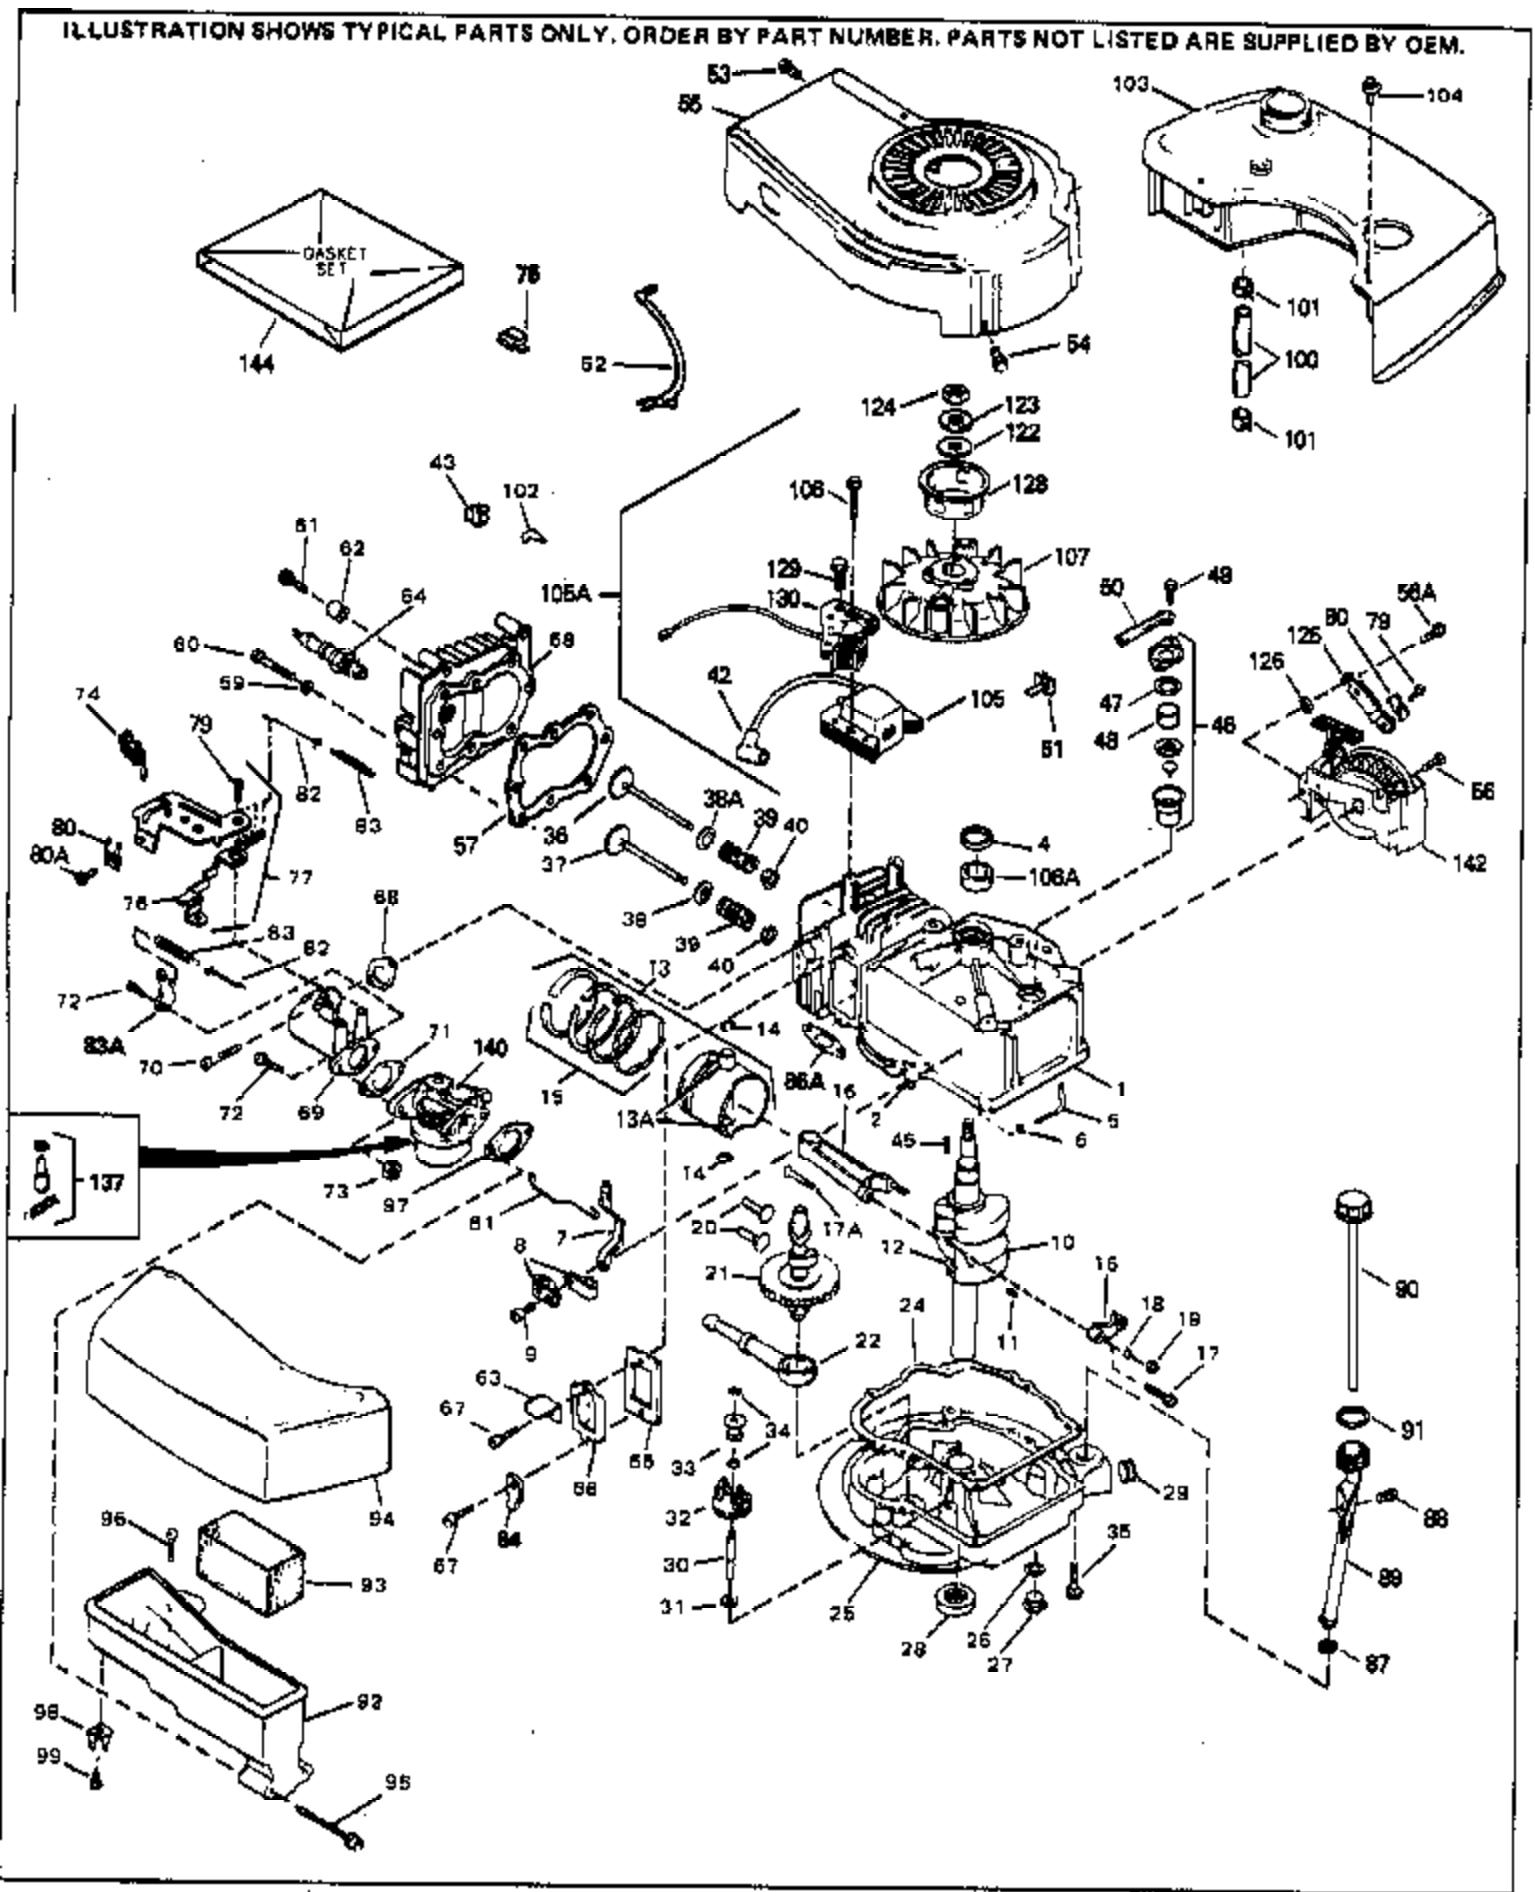

ILLUSTRATION SHOWS TYPICAL PARTS ONLY. ORDER BY PART NUMBER. PARTS NOT LISTED ARE SUPPLIED BY OEM.

Ref #	Part Number	Qty	Description
1	34429A		Cylinder (Incl. 2 & 4) (2-5/8" Bore)
2	26727		Pin, Dowel
4	32600		Seal, Oil
5	30589		Rod, Governor (Incl. 6)
6	28277		Washer, Flat
7	32651		Lever, Governor
8	31335		Clamp, Governor lever (Clamp is positioned towardspark plug end on 1977-78 and latermodels. It is positioned opposite spark plugend on earlier models.)
9	650548		Screw, 8-32 x 5/16"
10	34430		Crankshaft
11	29783		Pin, Crankshaft (Not used on late pro duction)
12	27613		Gear, Crankshaft (Not serviceable on late production)
13A	32603B		Piston & Pin Ass'y. (Incl.14)(Std.)(2 -5/8")
13A	32604B		Piston & Pin Ass'y. (Incl. 14) (.010" OS)
13A	32605B		Piston & Pin Ass'y. (Incl. 14) (.020" OS)
13	34851		Piston, Pin & Ring Set (Std.) (2-5/8" Bore)
13	34852		Piston, Pin & Ring Set (.010" OS)
13	34853		Piston, Pin & Ring Set (.020" OS)
14	20381		Ring, Piston pin retaining
15	34854		Ring Set (Std.) (2-5/8" Bore)
15	34855		Ring Set (.010" OS)
15	34856		Ring Set (.020" OS)
16	30963B		Rod Assy., Connecting (Incl. 17)
17	32610A		Bolt, Connecting rod
20	27241		Lifter, Valve
21	33553		Camshaft (MCR)
22	29914		Pump Assy., Oil
24	35261		* Gasket, Mounting flange
25	34831		Flange Ass'y. (Incl. 26, 27, 28 & 30)
26	28833		* Drain Plug Gasket (Not req. w/plastic plug)
27	27244		Plug, Oil drain
28	26208		Seal, Oil
30	30574		Shaft, Mechanical governor
31	30590A		Washer, Flat
32	30591		Gear Assy., Governor (Incl. 31)
33	30588A		Spool, Governor
34	29193		Ring, Retaining
35	650488		Screw, 1/4-20 x 1-1/4"
36	29314B		Intake Valve (Std.) (Incl. 40)
36	29315C		Intake Valve (1/32" OS) (Incl. 40)
37	29313C		Exhaust Valve (Std.) (Incl. 40)
37	29315C		Exhaust Valve (1/32" OS) (Incl. 40)
38	31671		Cap, Upper valve spring
38A	31671		Cap, Upper valve spring (Intake)
39	31672		Spring, Valve (Exhaust)
40	31673		Cap, Lower valve spring
42	610118		Cover, Spark plug (Use as required)
45	611004		Key, Flywheel
46	34214A		Breather Ass'y. (Incl. 47 thru 51)
47	33735		* Gasket, Breather
48	33734		Element, Breather
49	30200		Screw, 10-24 x 9/16"
50	33886		Tube, Breather
51	33887		Clip, Breather tube
52	34231		Ground Wire
53	30200		Screw, 10-24 x 9/16"