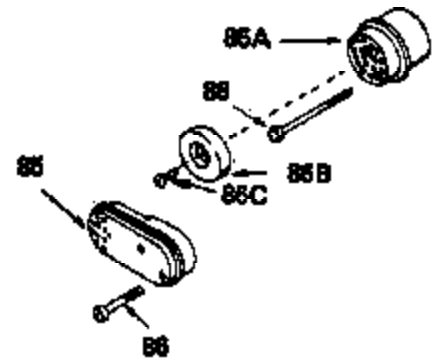

ILLUSTRATION SHOWS TYPICAL PARTS ONLY. ORDER BY PART NUMBER. PARTS NOT LISTED ARE SUPPLIED BY OEM.

Ref #	Part Number	Qty	Description
17	32610A		Bolt, Connecting rod
23	32609		Plate, Lock (Used on early production with No. 32610 connecting rod bolt. Donot use with No. 32610A locking type bolt.)
54	650561		Screw, 1/4-20 x 5/8"
55A	33907A		Housing, Blower
74	610973		Terminal Assy. (Use as required)
127	590343		Rope Assy., Starter
128A	33914		Cup (Early production only, not w/650 791)
143			Electric Starter Kit (Supplied by OEM)