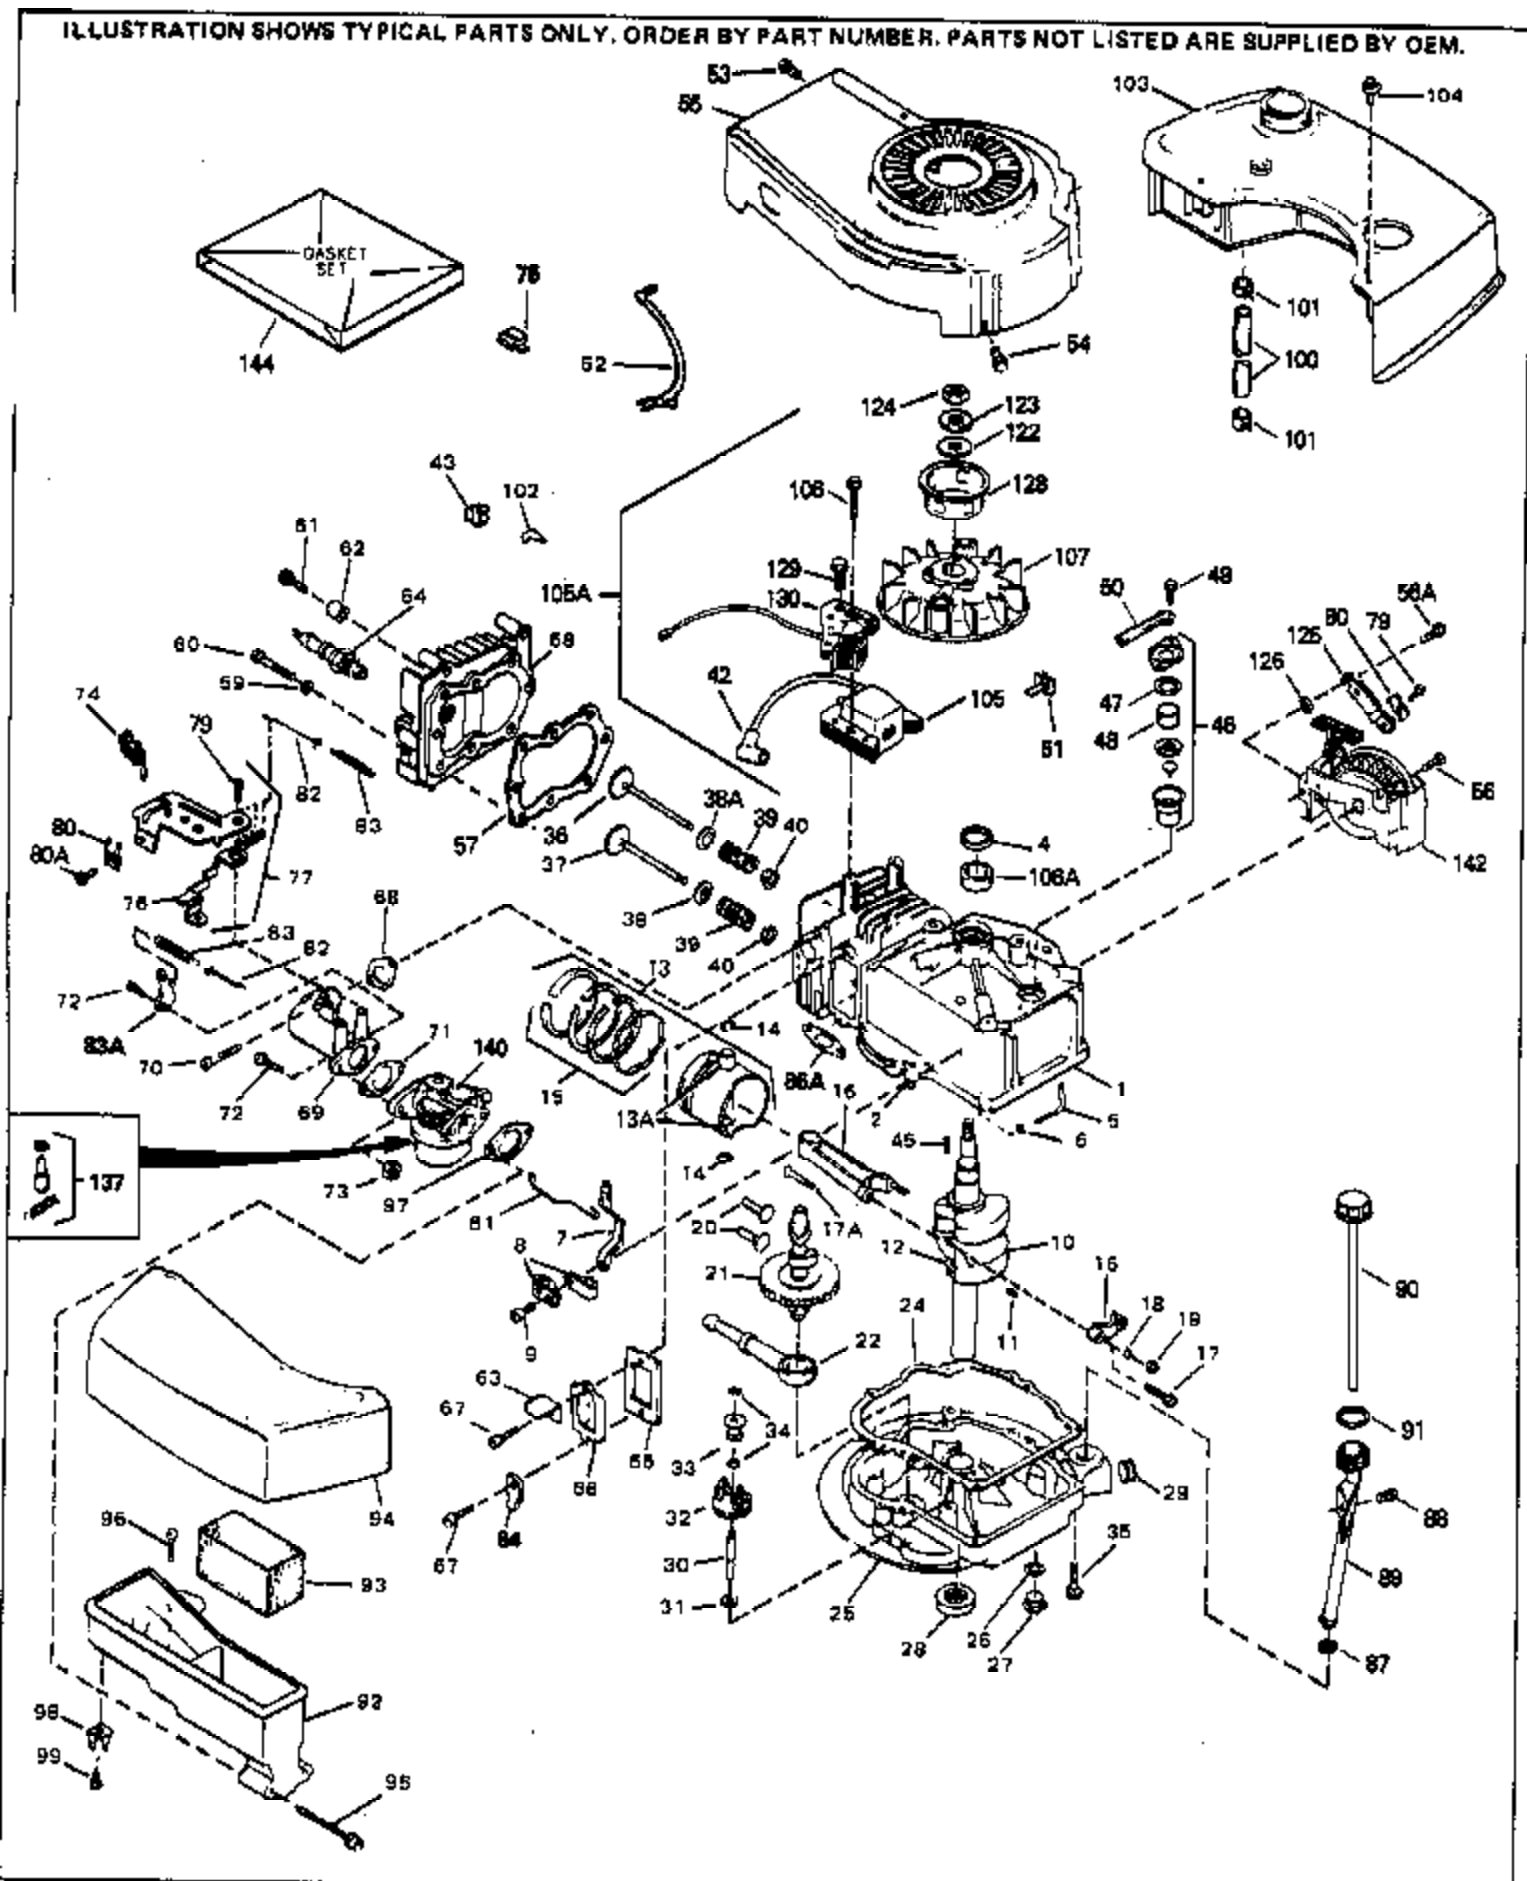

ILLUSTRATION SHOWS TYPICAL PARTS ONLY. ORDER BY PART NUMBER. PARTS NOT LISTED ARE SUPPLIED BY OEM.

Ref #	Part Number	Qty	Description
1	34429A		Cylinder (Incl. 2 & 4) (2-5/8" Bore)
2	26727		Pin, Dowel
4	32600		Seal, Oil
5	30589		Rod, Governor (Incl. 6)
6	28277		Washer, Flat
7	32651		Lever, Governor
8	31335		Clamp, Governor lever (Clamp is positioned towardspark plug end on 1977-78 and latermodels. It is positioned opposite spark plugend on earlier models.)
9	650548		Screw, 8-32 x 5/16"
10	34440		Crankshaft
11	29783		Pin, Crankshaft (Not used on late production)
12	27613		Gear, Crankshaft (Not serviceable on late production)
13A	32603B		Piston & Pin Ass'y. (Incl.14)(Std.)(2 -5/8")
13A	32604B		Piston & Pin Ass'y. (Incl. 14) (.010" OS)
13A	32605B		Piston & Pin Ass'y. (Incl. 14) (.020" OS)
13	34851		Piston, Pin & Ring Set (Std.) (2-5/8" Bore)
13	34852		Piston, Pin & Ring Set (.010" OS)
13	34853		Piston, Pin & Ring Set (.020" OS)
14	20381		Ring, Piston pin retaining
15	34854		Ring Set (Std.) (2-5/8" Bore)
15	34855		Ring Set (.010" OS)
15	34856		Ring Set (.020" OS)
16	30963B		Rod Assy., Connecting (Incl. 17)
17	32610A		Bolt, Connecting rod
20	27241		Lifter, Valve
21	33553		Camshaft (MCR)
22	29914		Pump Assy., Oil
24	35261		* Gasket, Mounting flange
25	34831		Flange Ass'y. (Incl. 26, 27, 28 & 30)
26	28833		* Drain Plug Gasket (Not req. w/plastic plug)
27	27244		Plug, Oil drain
28	26208		Seal, Oil
30	30574		Shaft, Mechanical governor
31	30590A		Washer, Flat
32	30591		Gear Assy., Governor (Incl. 31)
33	30588A		Spool, Governor
34	29193		Ring, Retaining
35	650488		Screw, 1/4-20 x 1-1/4"
36	29314B		Intake Valve (Std.) (Incl. 40)
36	29315C		Intake Valve (1/32" OS) (Incl. 40)
37	29313C		Exhaust Valve (Std.) (Incl. 40)
37	29315C		Exhaust Valve (1/32" OS) (Incl. 40)
38	31671		Cap, Upper valve spring
38A	31671		Cap, Upper valve spring (Intake)
39	31672		Spring, Valve (Exhaust)
40	31673		Cap, Lower valve spring
42	610118		Cover, Spark plug (Use as required)
45	611004		Key, Flywheel
46	34214A		Breather Ass'y. (Incl. 47 thru 51)
47	33735		* Gasket, Breather
48	33734		Element, Breather
49	30200		Screw, 10-24 x 9/16"
50	33886		Tube, Breather
51	33887		Clip, Breather tube
52	34231		Ground Wire
53	30200		Screw, 10-24 x 9/16"