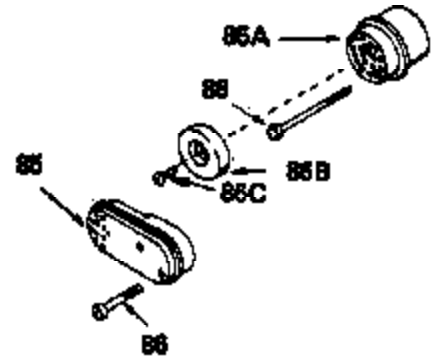

ILLUSTRATION SHOWS TYPICAL PARTS ONLY. ORDER BY PART NUMBER. PARTS NOT LISTED ARE SUPPLIED BY OEM.

Ref #	Part Number	Qty	Description
17	32610A		Bolt, Connecting rod
23	32609		Plate, Lock (Used on early production with No. 32610 connecting rod bolt. Donot use with No. 32610A locking type bolt.)
54	650561		Screw, 1/4-20 x 5/8"
55A	33907A		Housing, Blower
74	610973		Terminal Assy. (Use as required)
127	590343		Rope Assy., Starter
128A	33914		Cup (Early production only, not w/650 791)
143			Electric Starter Kit (Supplied by OEM)