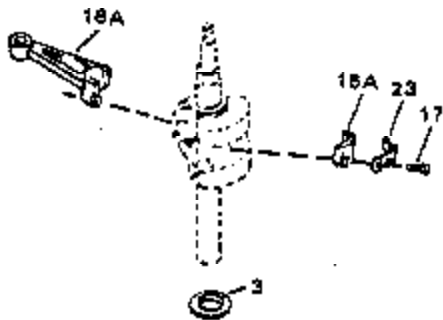

ILLUSTRATION SHOWS TYPICAL PARTS ONLY. ORDER BY PART NUMBER. PARTS NOT LISTED ARE SUPPLIED BY OEM.

Ref #	Part Number	Qty	Description
17	32610A		Bolt, Connecting rod
23	32609		Plate, Lock (Used on early production with No. 32610 connecting rod bolt. Donot use with No. 32610A locking type bolt.)
54	650561		Screw, 1/4-20 x 5/8"
55A	33907A		Housing, Blower
74	610973		Terminal Assy. (Use as required)
127	590343		Rope Assy., Starter
128A	33914		Cup (Early production only, not w/650 791)
143			Electric Starter Kit (Supplied by OEM)